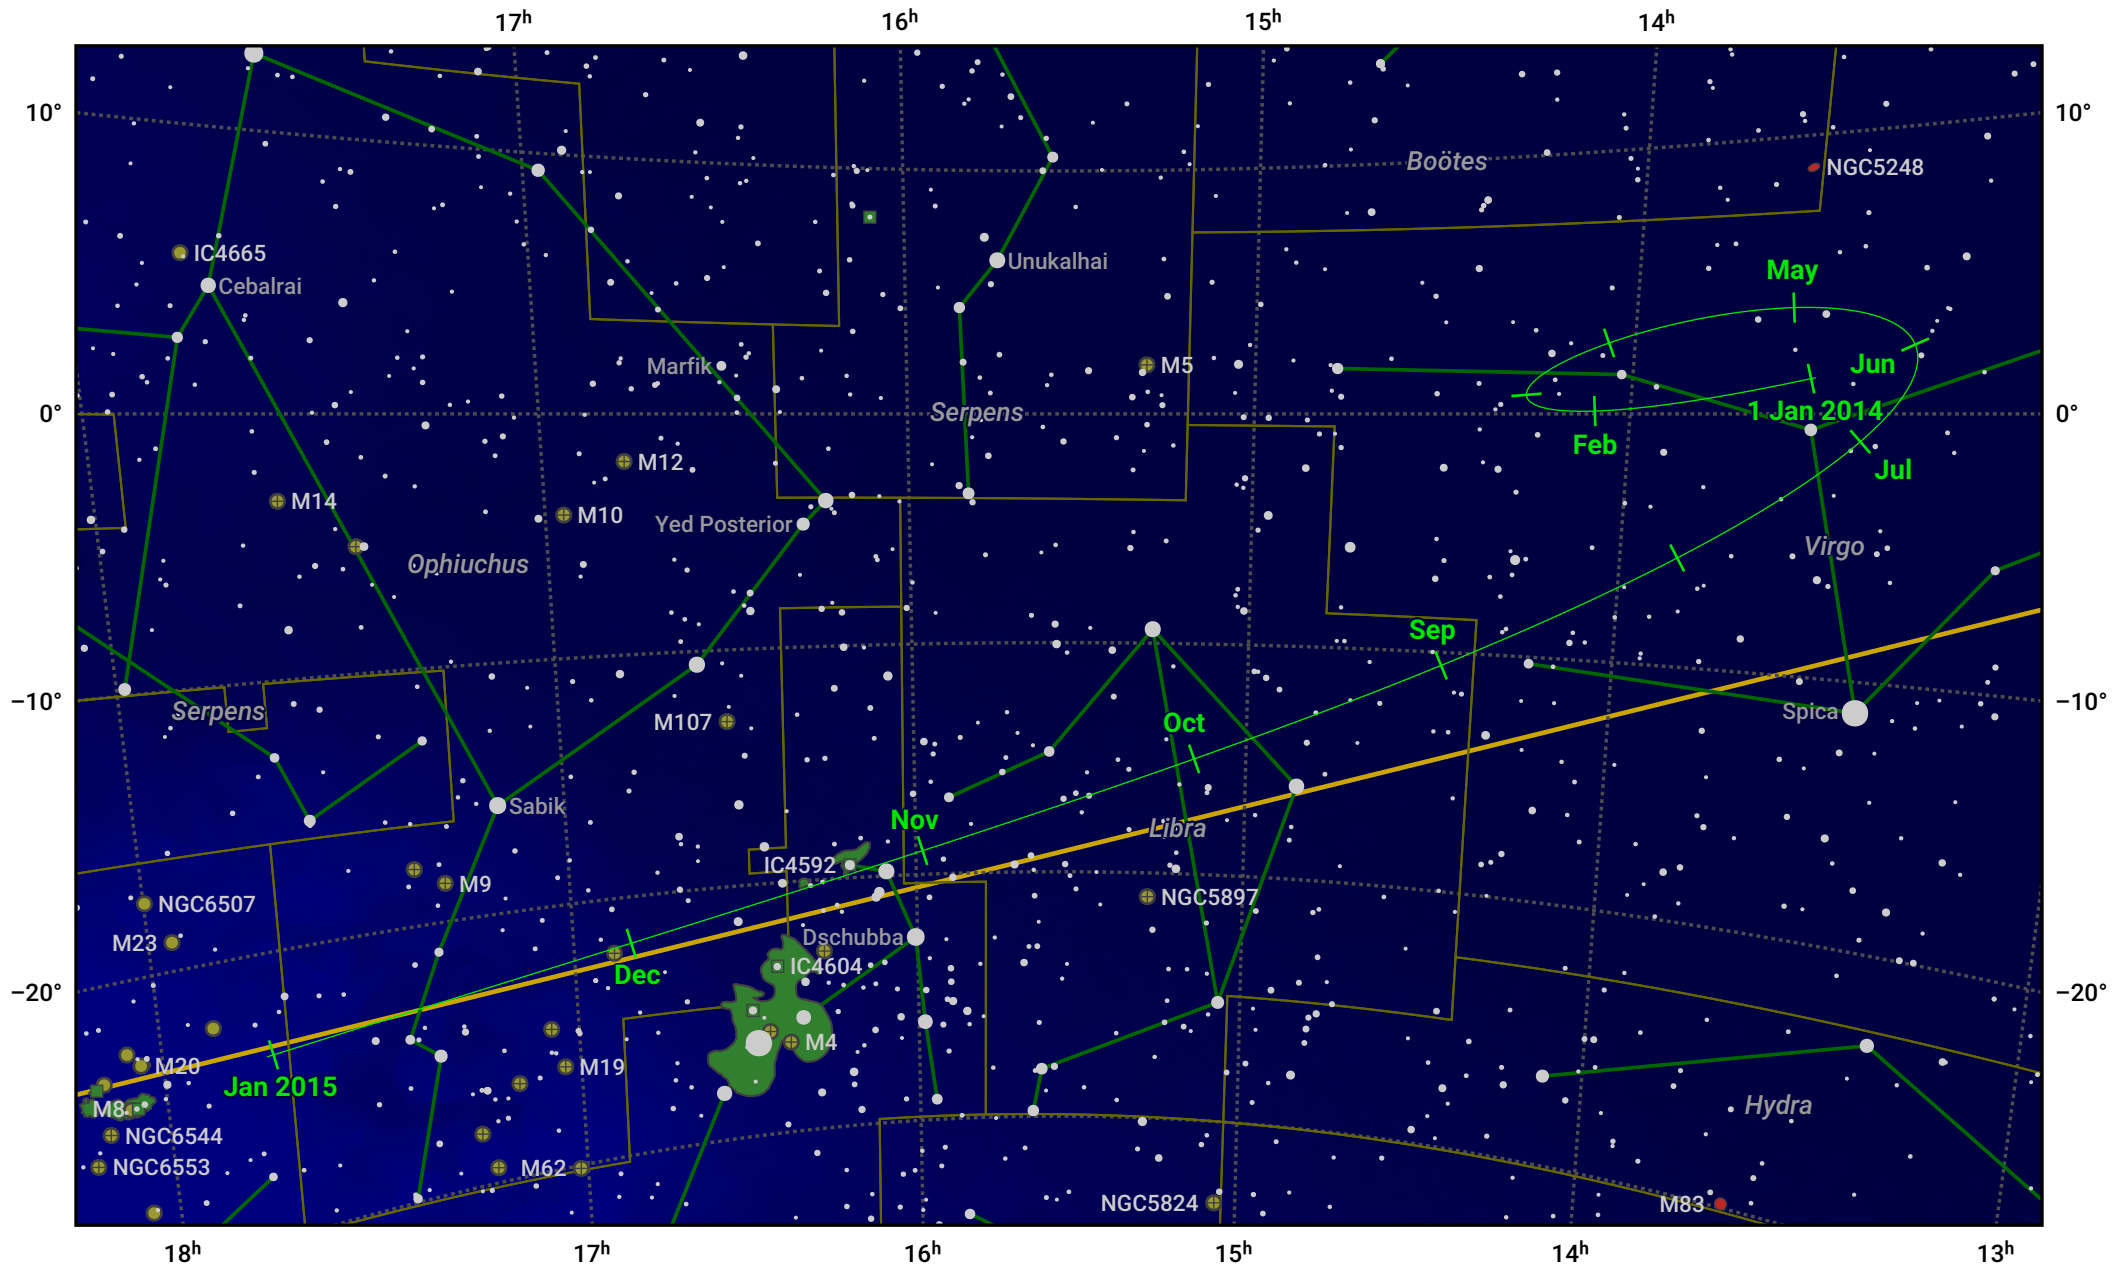

The path of Ceres in 2014

© Dominic Ford 2011–2024. Date markers placed at midnight UTC. Downloaded from <https://in-the-sky.org>

Magnitude scale: · 7.0 · 6.0 · 5.0 · 4.0 · 3.0 ● 2.0 ● 1.0

— Ecliptic Plane

● Galaxy ■ Bright nebula ● Open cluster ● Globular cluster

Date	Mag
2014 Jan 1	8.5
2014 Mar 11	7.5
2014 Apr 1	7.1
2014 Jul 1	8.3
2014 Jul 15	8.5
2014 Oct 1	9.0
2015 Jan 1	8.9