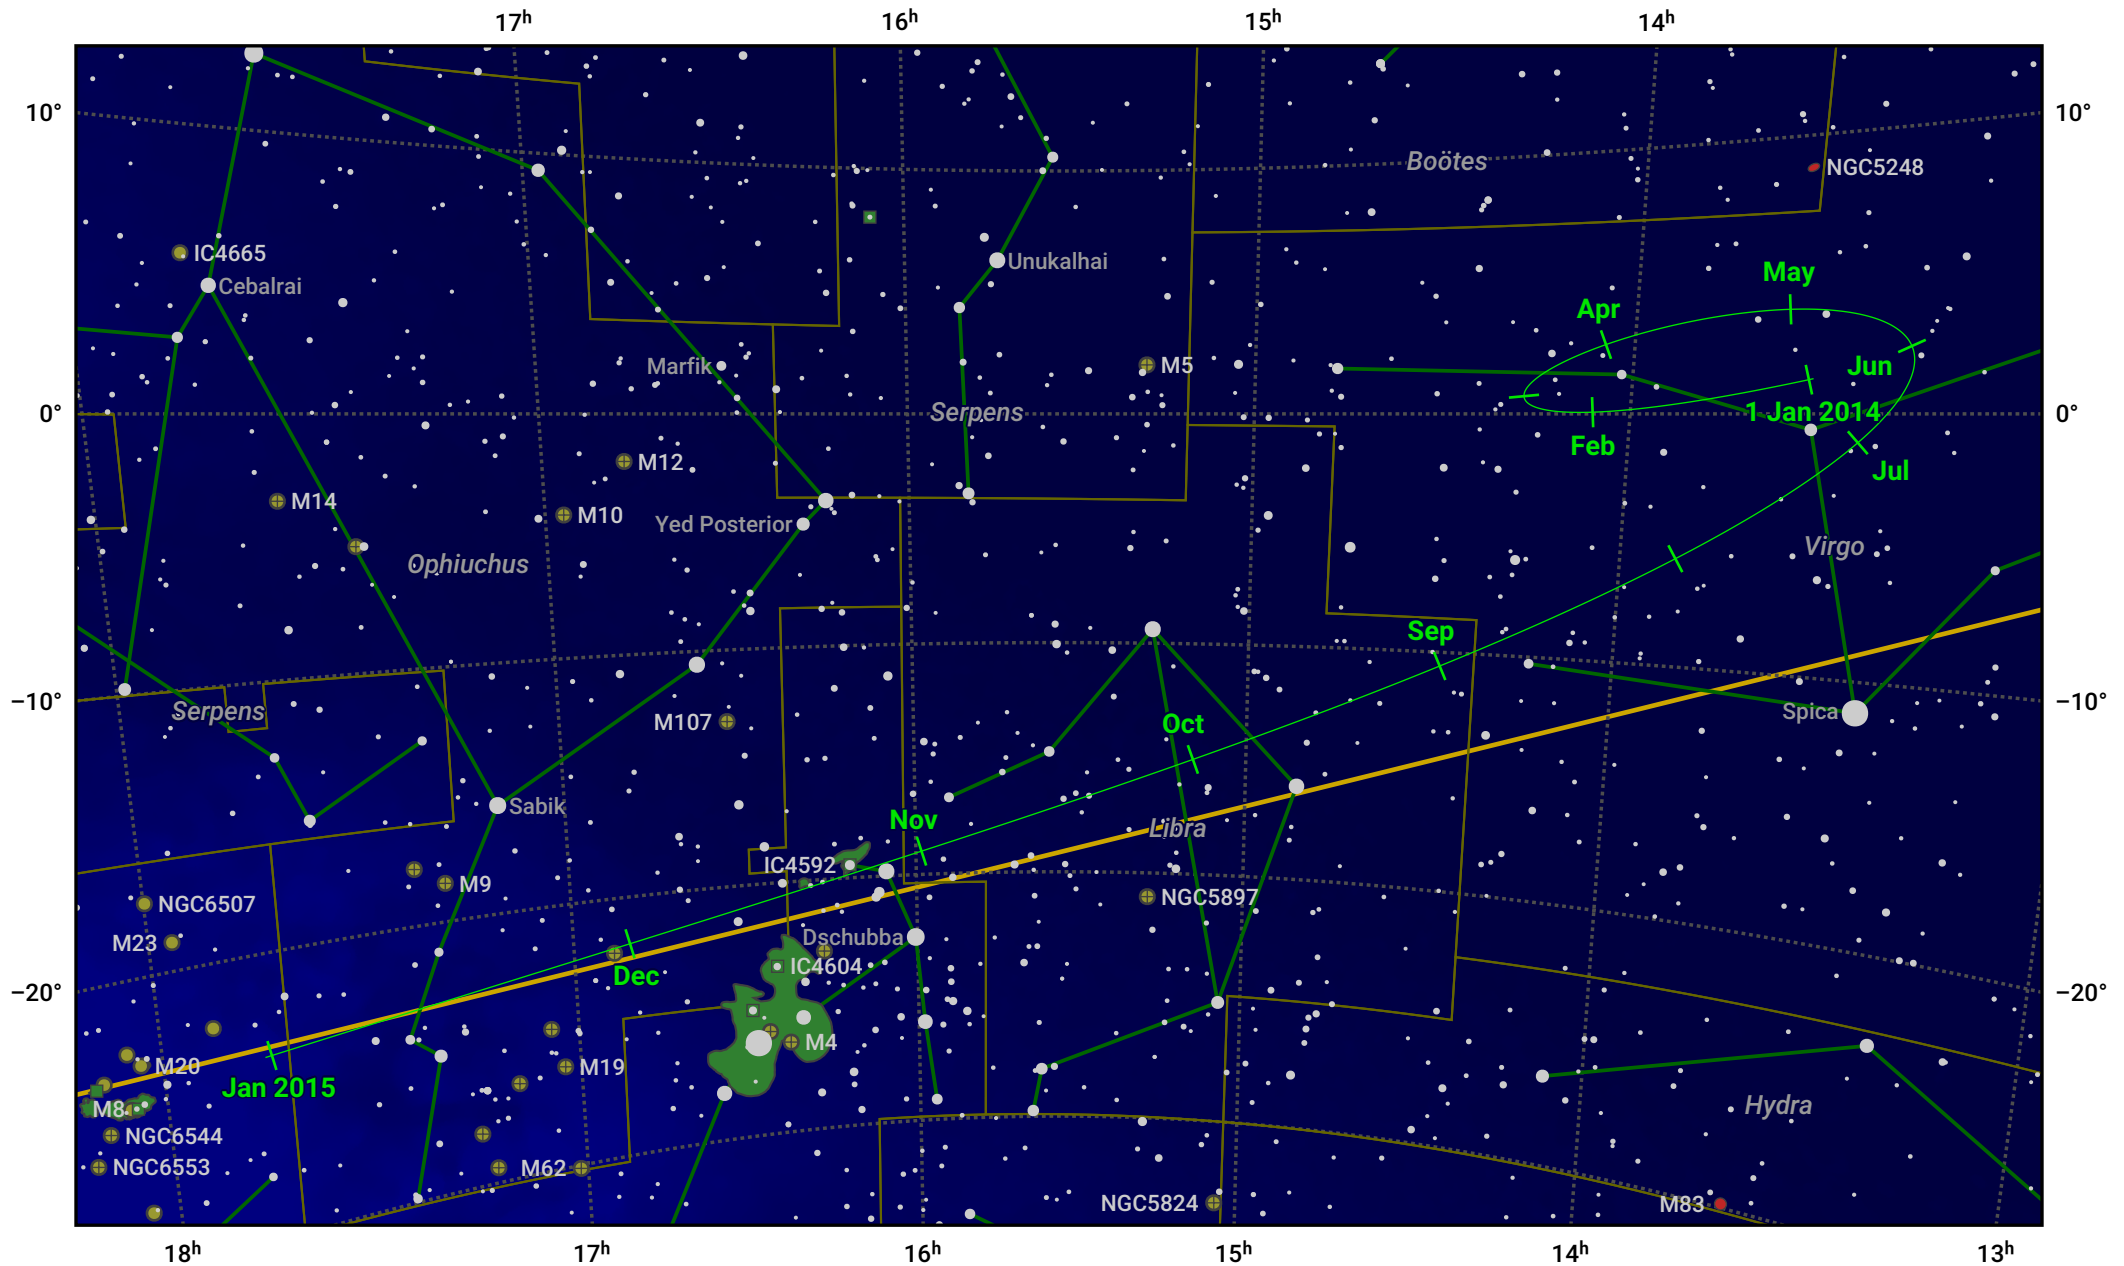

The path of Ceres in 2014

© Dominic Ford 2011–2023. Date markers placed at midnight UTC. Downloaded from <https://in-the-sky.org>

Magnitude scale: · 7.0 · 6.0 · 5.0 · 4.0 · 3.0 ● 2.0 ● 1.0

— Ecliptic Plane

● Galaxy ■ Bright nebula ● Open cluster ● Globular cluster

Date	Mag
2014 Jan 1	8.5
2014 Mar 11	7.5
2014 Apr 1	7.1
2014 Jul 1	8.3
2014 Jul 15	8.5
2014 Oct 1	9.0
2015 Jan 1	8.9