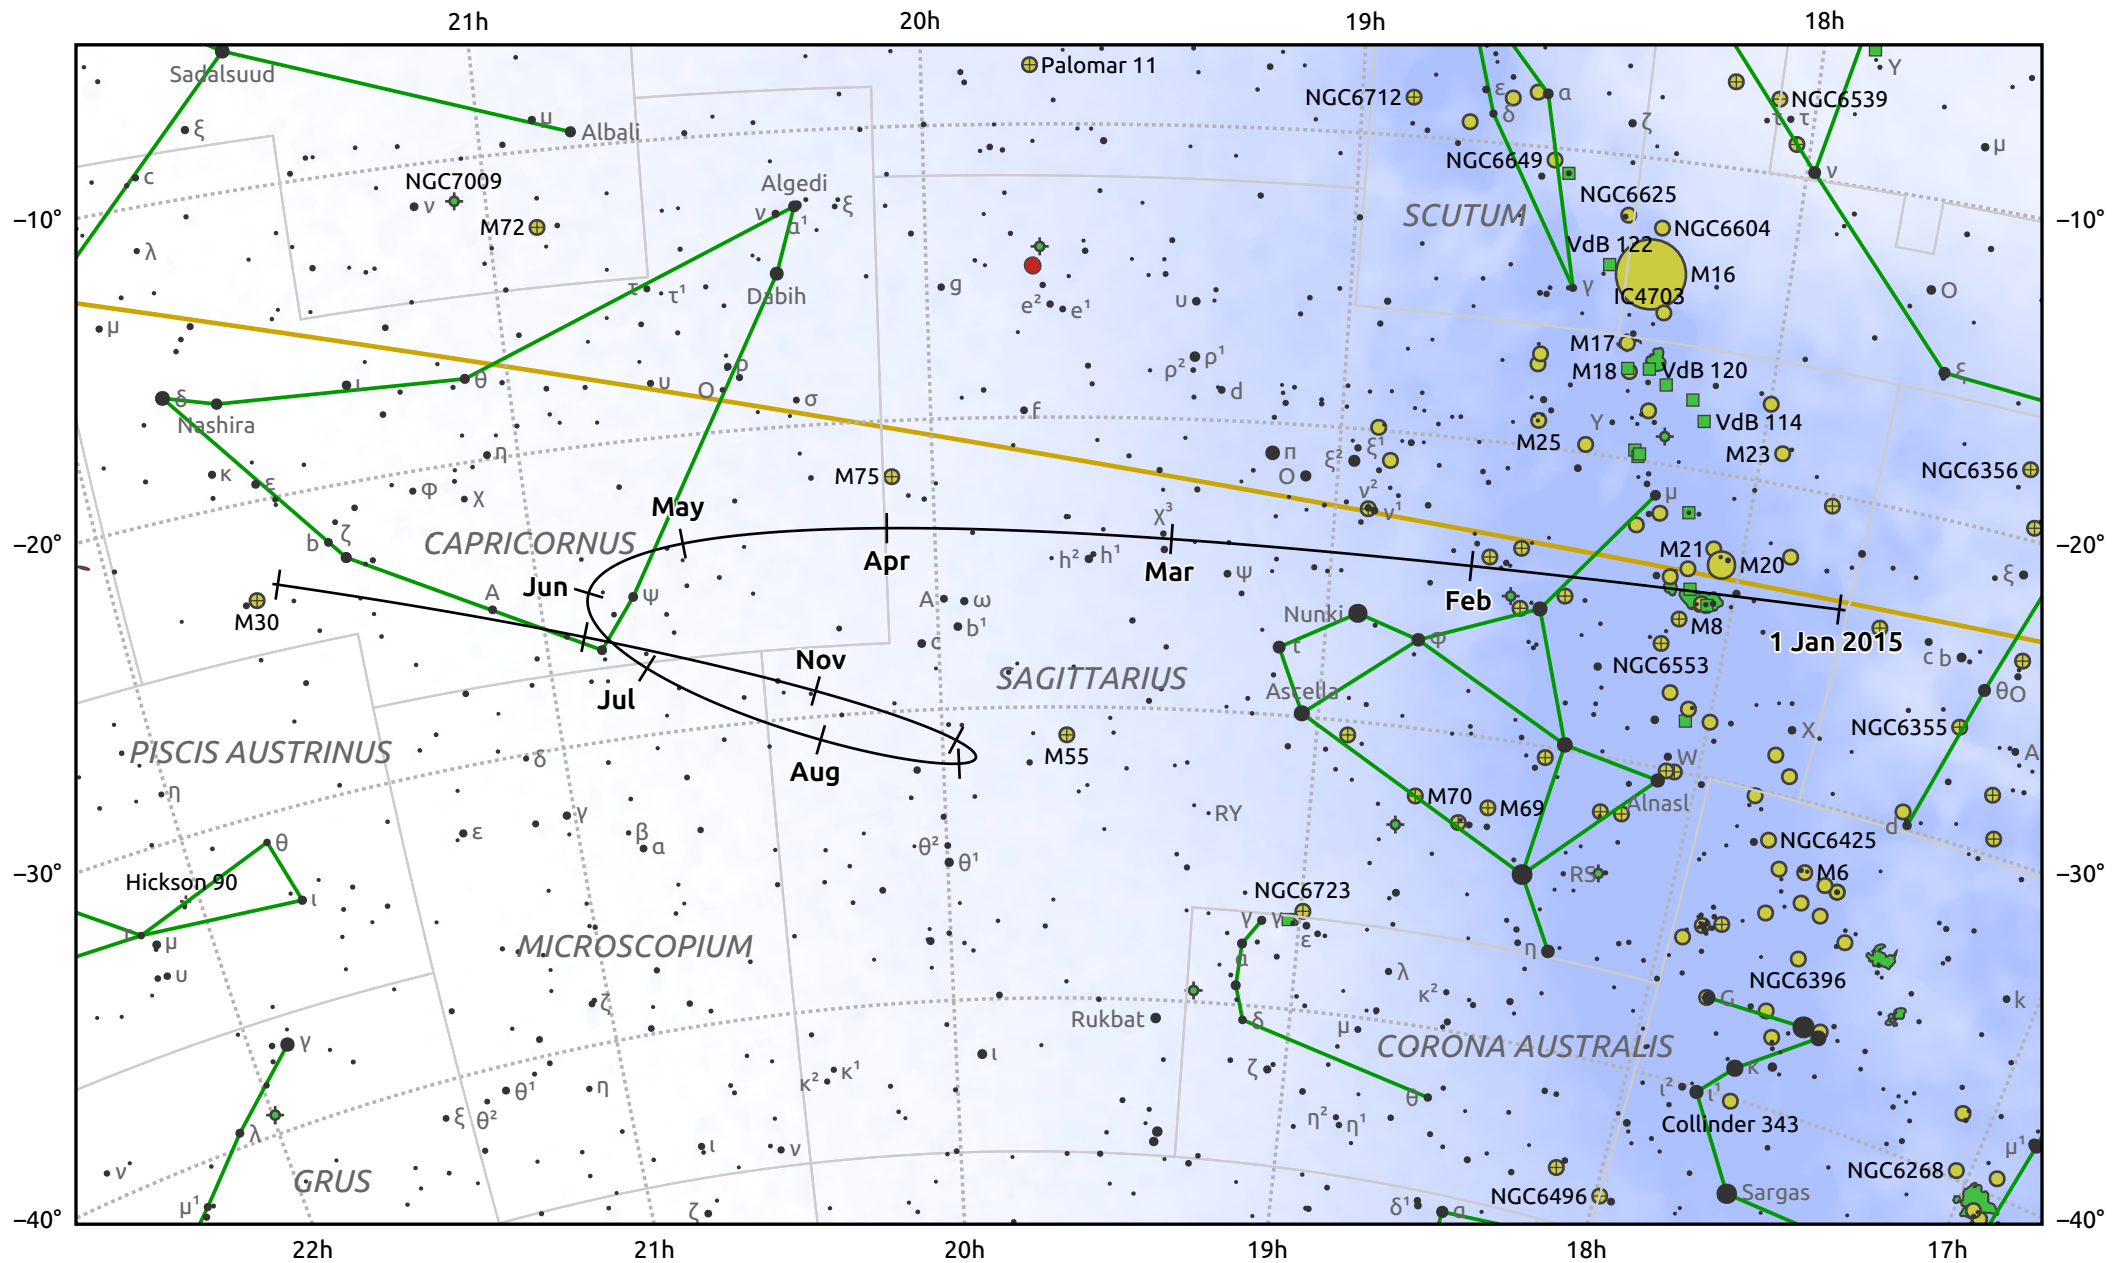

The path of Ceres in 2015

© Dominic Ford 2011–2025. Date markers placed at midnight UTC. Downloaded from <https://in-the-sky.org>

Magnitude scale: ● 7.0 ● 6.0 ● 5.0 ● 4.0 ● 3.0 ● 2.0 ● 1.0

— Ecliptic Plane

● Galaxy ■ Bright nebula ● Open cluster ⊕ Globular cluster ◆ Planetary nebula

Date	Mag
2015 Jan 1	8.9
2015 Apr 1	9.0
2015 Jun 29	7.9
2015 Jul 1	7.8
2015 Oct 1	8.7
2015 Oct 17	8.9
2016 Jan 1	9.3