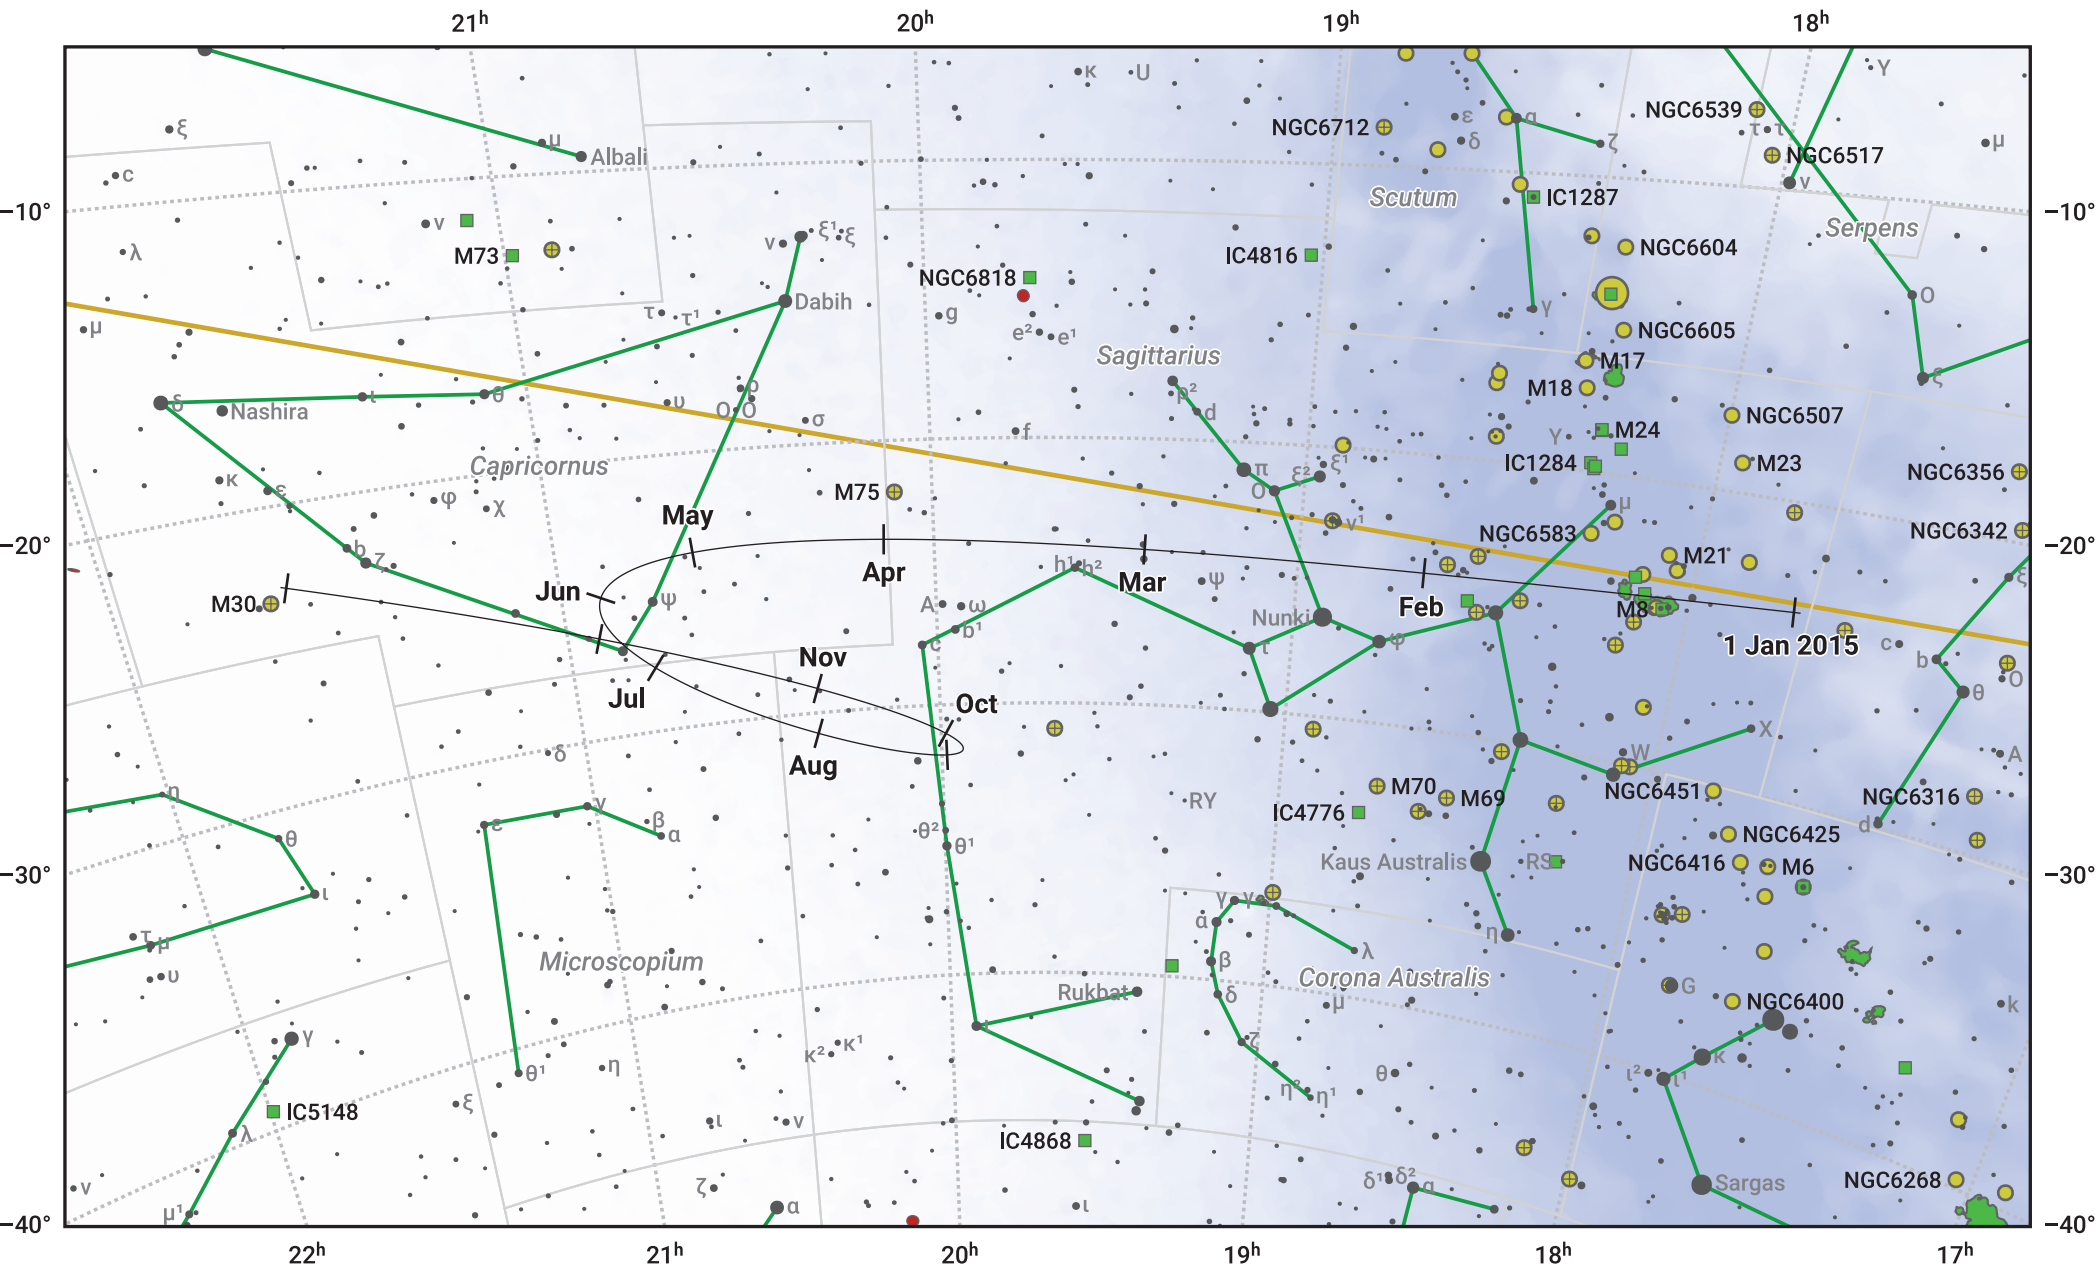

# The path of Ceres in 2015

© Dominic Ford 2011–2024. Date markers placed at midnight UTC. Downloaded from <https://in-the-sky.org>

Magnitude scale: ● 7.0 ● 6.0 ● 5.0 ● 4.0 ● 3.0 ● 2.0 ● 1.0

— Ecliptic Plane

● Galaxy    ■ Bright nebula    ● Open cluster    ⊕ Globular cluster

Date	Mag
2015 Jan 1	8.9
2015 Apr 1	9.0
2015 Jun 30	7.9
2015 Jul 1	7.8
2015 Oct 1	8.7
2015 Oct 16	8.9
2016 Jan 1	9.3