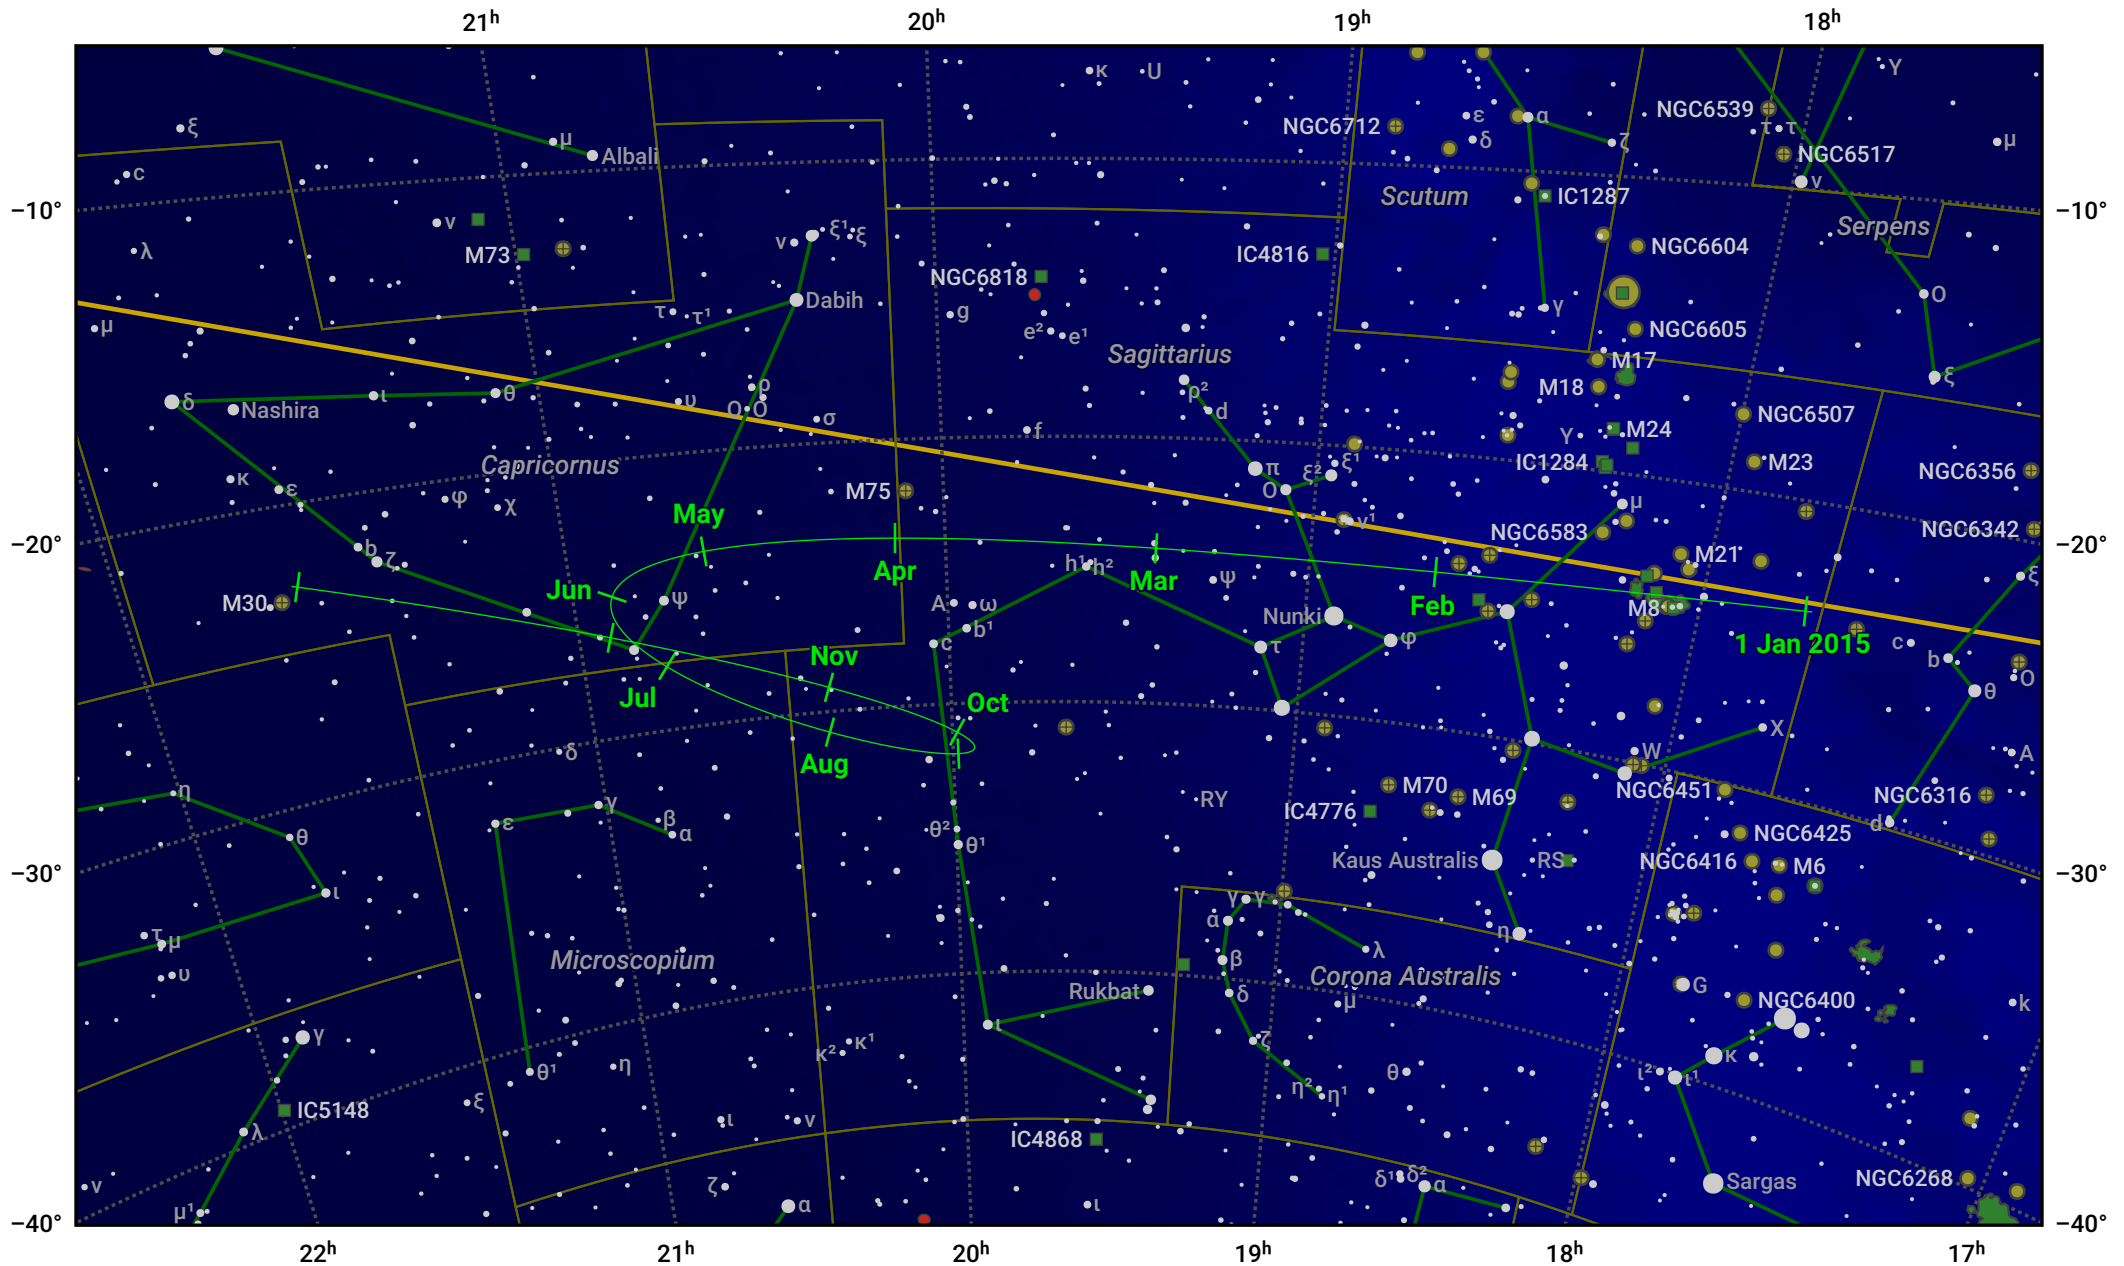

The path of Ceres in 2015

© Dominic Ford 2011–2024. Date markers placed at midnight UTC. Downloaded from <https://in-the-sky.org>

Magnitude scale: ● 7.0 ● 6.0 ● 5.0 ● 4.0 ● 3.0 ● 2.0 ● 1.0

— Ecliptic Plane

● Galaxy ■ Bright nebula ● Open cluster ⊕ Globular cluster

Date	Mag
2015 Jan 1	8.9
2015 Apr 1	9.0
2015 Jun 30	7.9
2015 Jul 1	7.8
2015 Oct 1	8.7
2015 Oct 16	8.9
2016 Jan 1	9.3