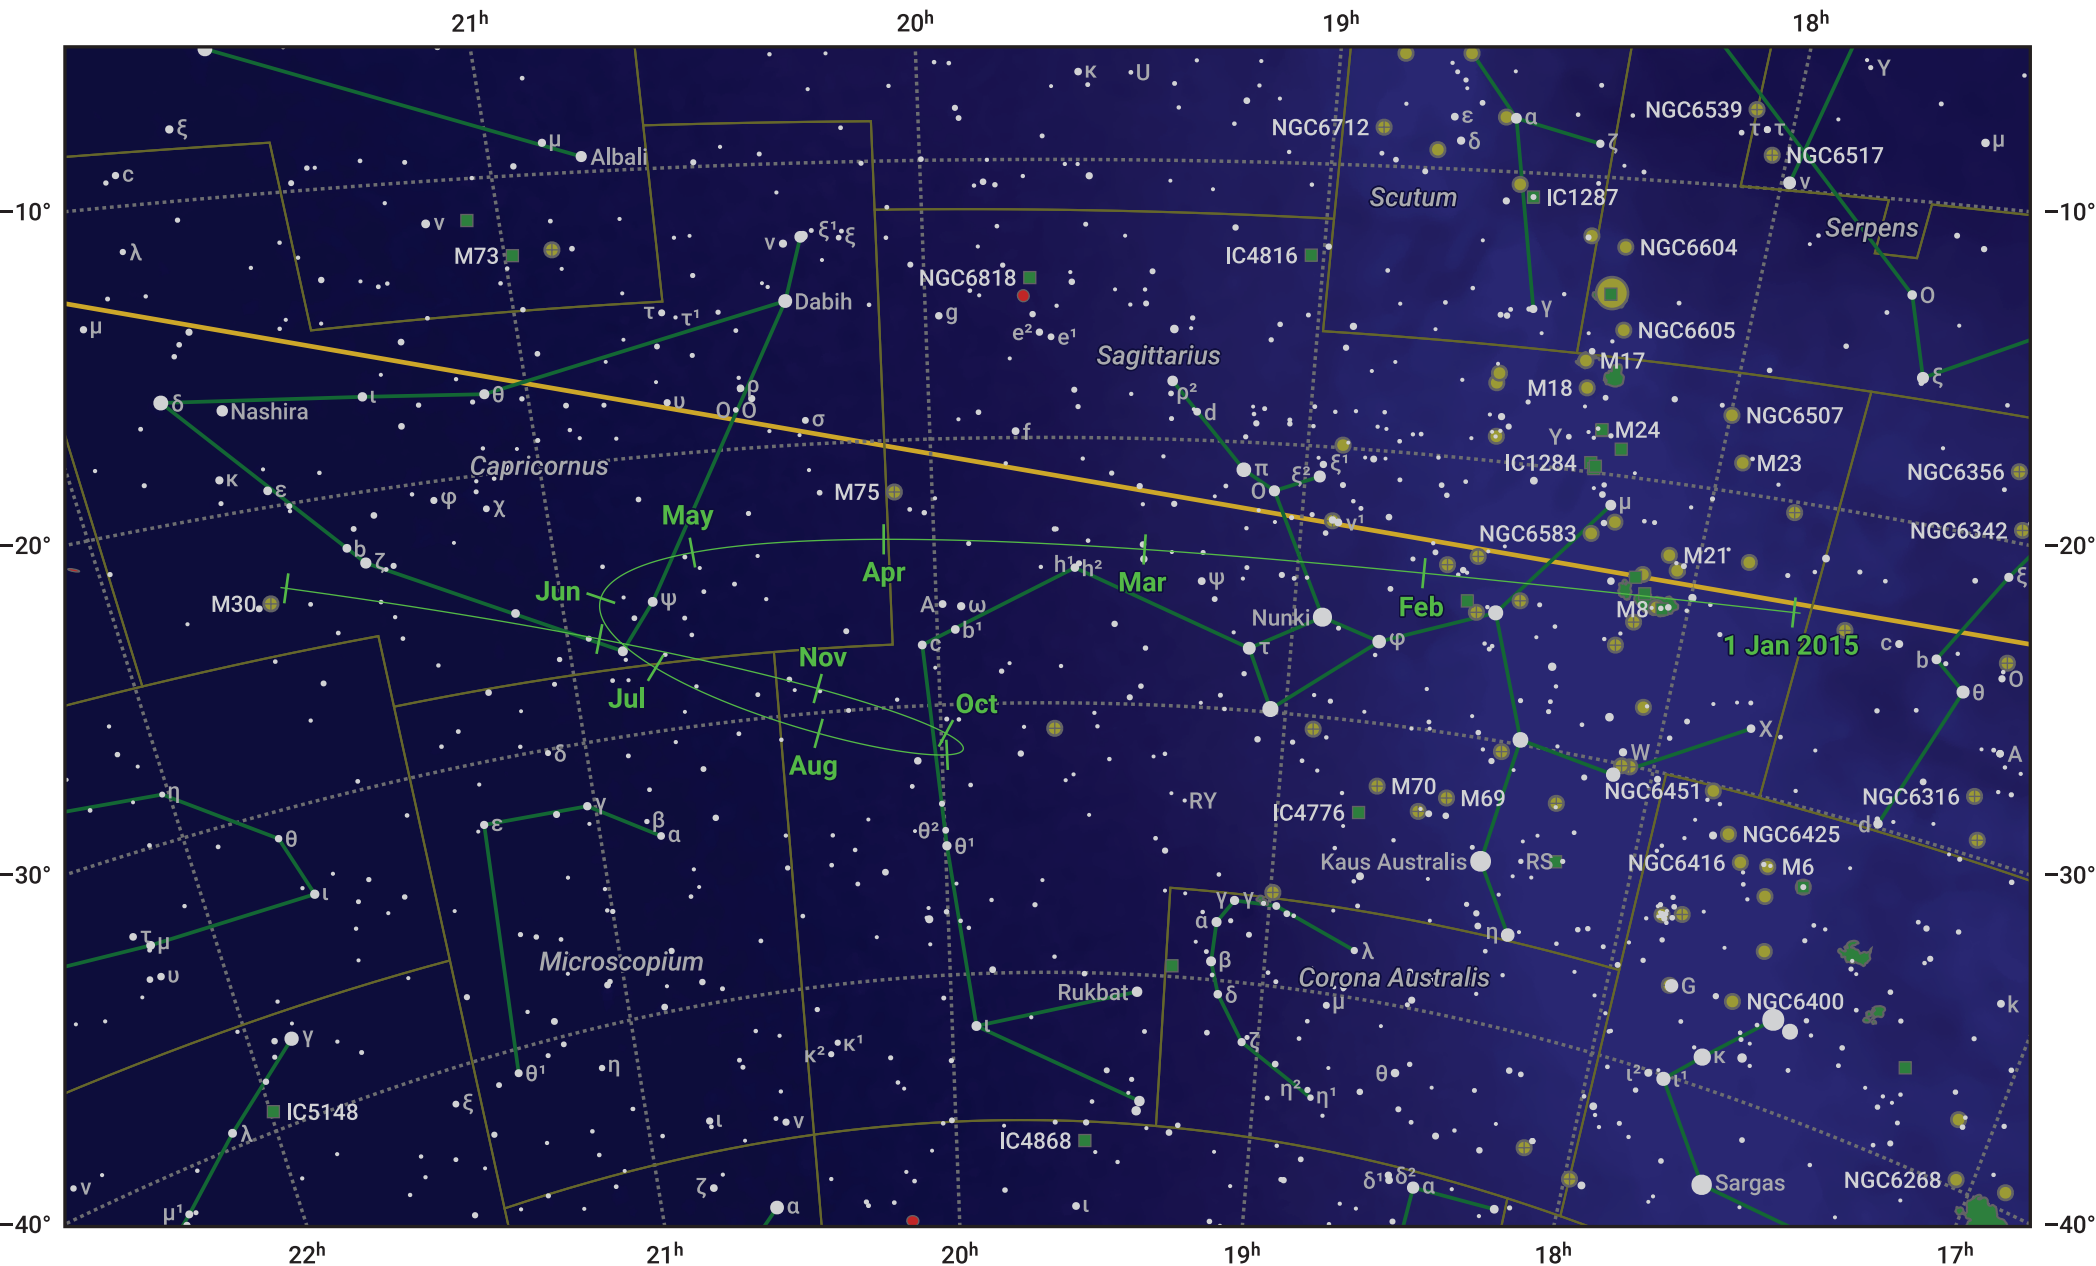

# The path of Ceres in 2015

© Dominic Ford 2011–2024. Date markers placed at midnight UTC. Downloaded from <https://in-the-sky.org>

Magnitude scale:  7.0  6.0  5.0  4.0  3.0  2.0  1.0

Ecliptic Plane

Galaxy  Bright nebula  Open cluster  Globular cluster