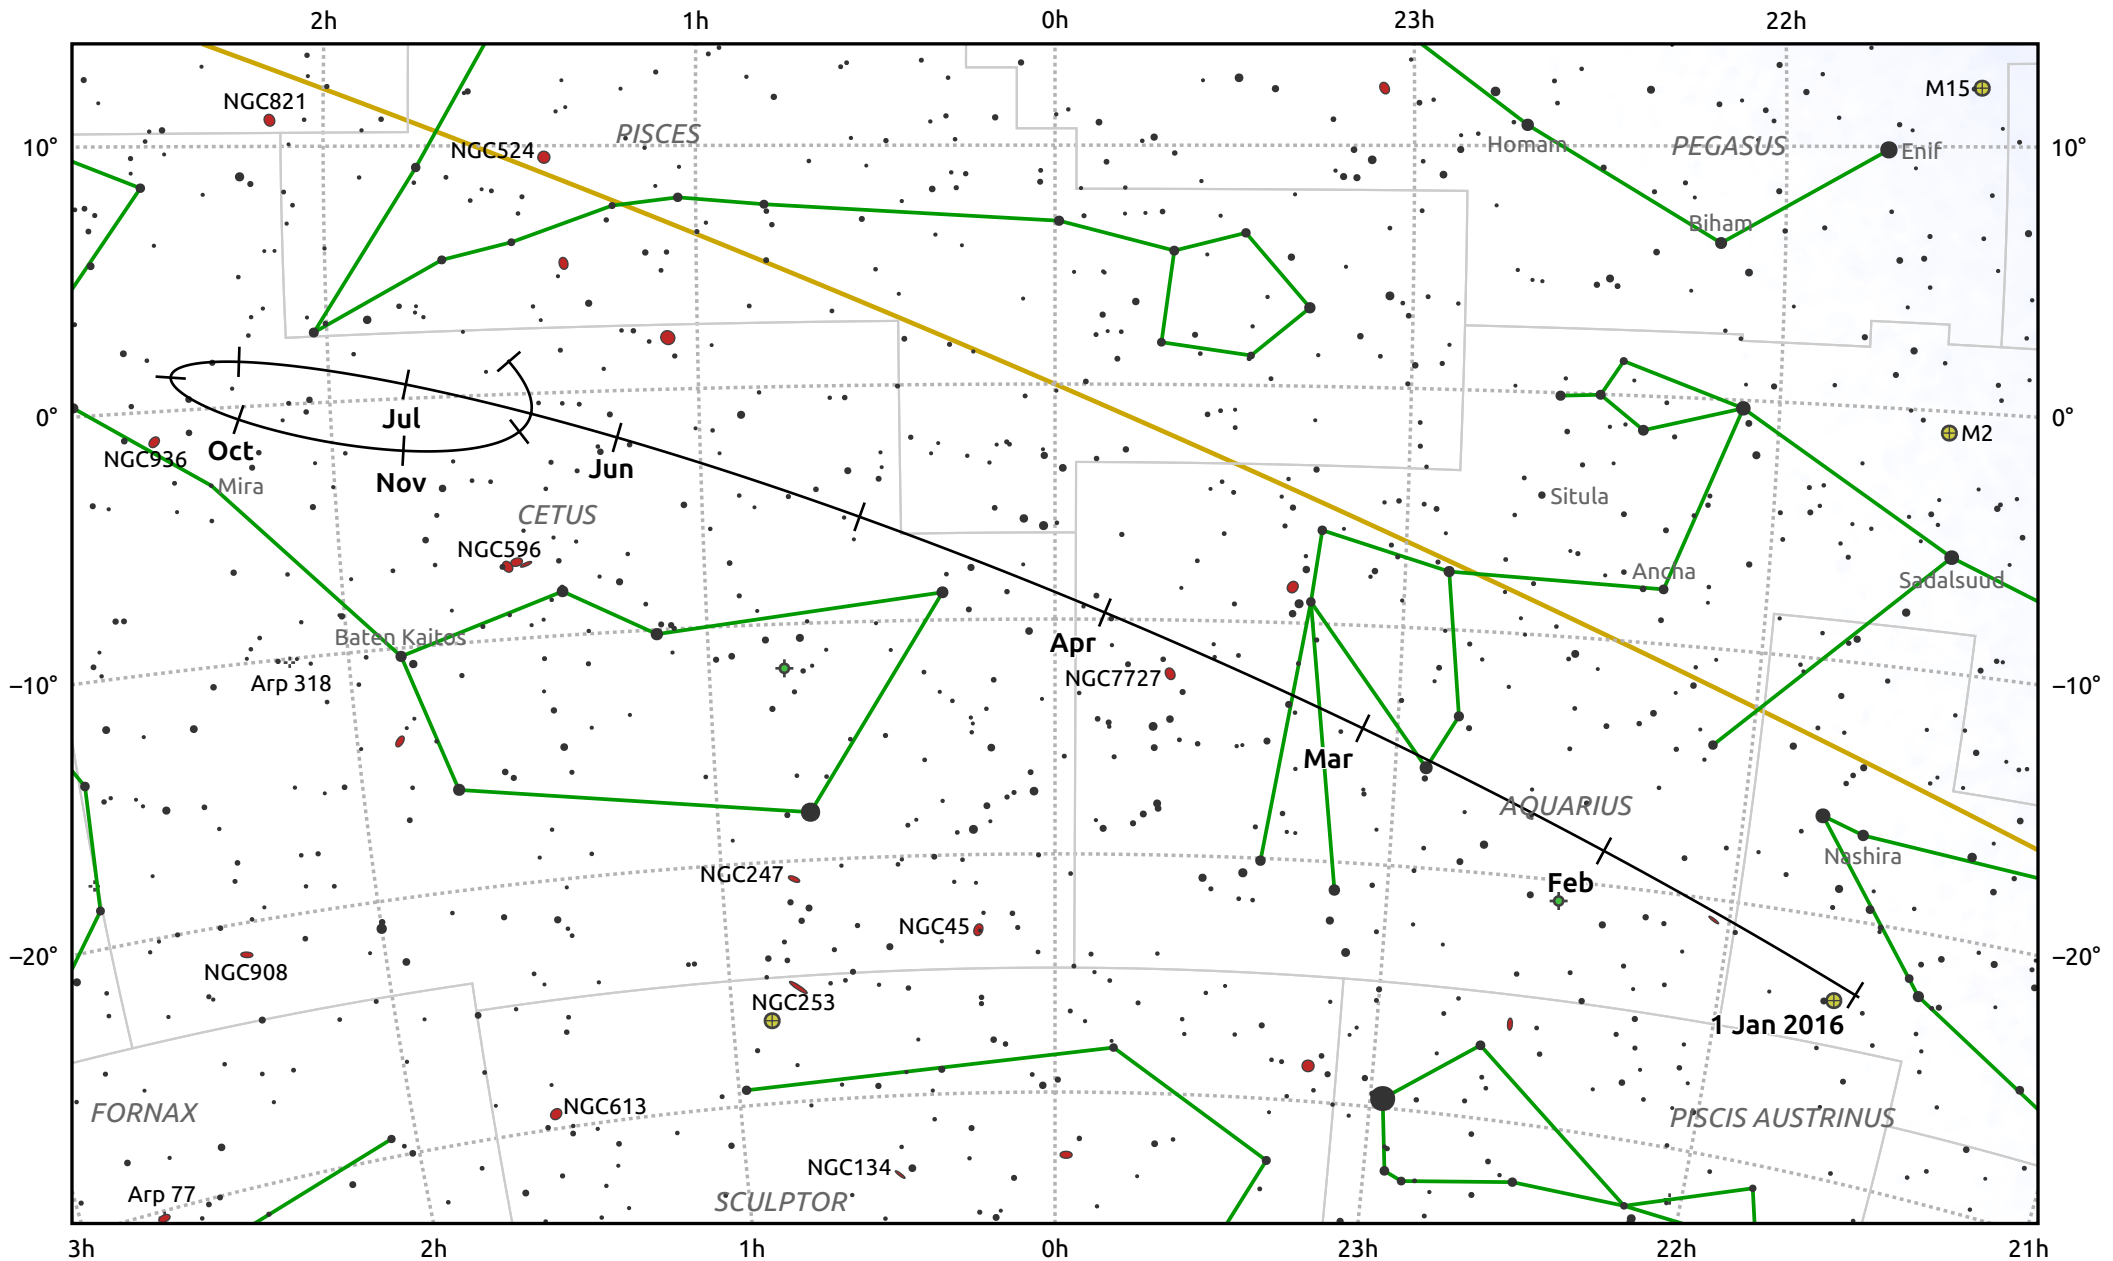

The path of Ceres in 2016

© Dominic Ford 2011–2025. Date markers placed at midnight UTC. Downloaded from <https://in-the-sky.org>

Magnitude scale: • 7.0 • 6.0 • 5.0 • 4.0 • 3.0 ● 2.0 ● 1.0

— Ecliptic Plane

● Galaxy ■ Bright nebula ● Open cluster ● Globular cluster ◆ Planetary nebula

Date	Mag
2016 Jan 1	9.3
2016 Apr 1	9.2
2016 Jul 1	9.1
2016 Sep 3	8.3
2016 Oct 1	7.7
2017 Jan 1	8.6