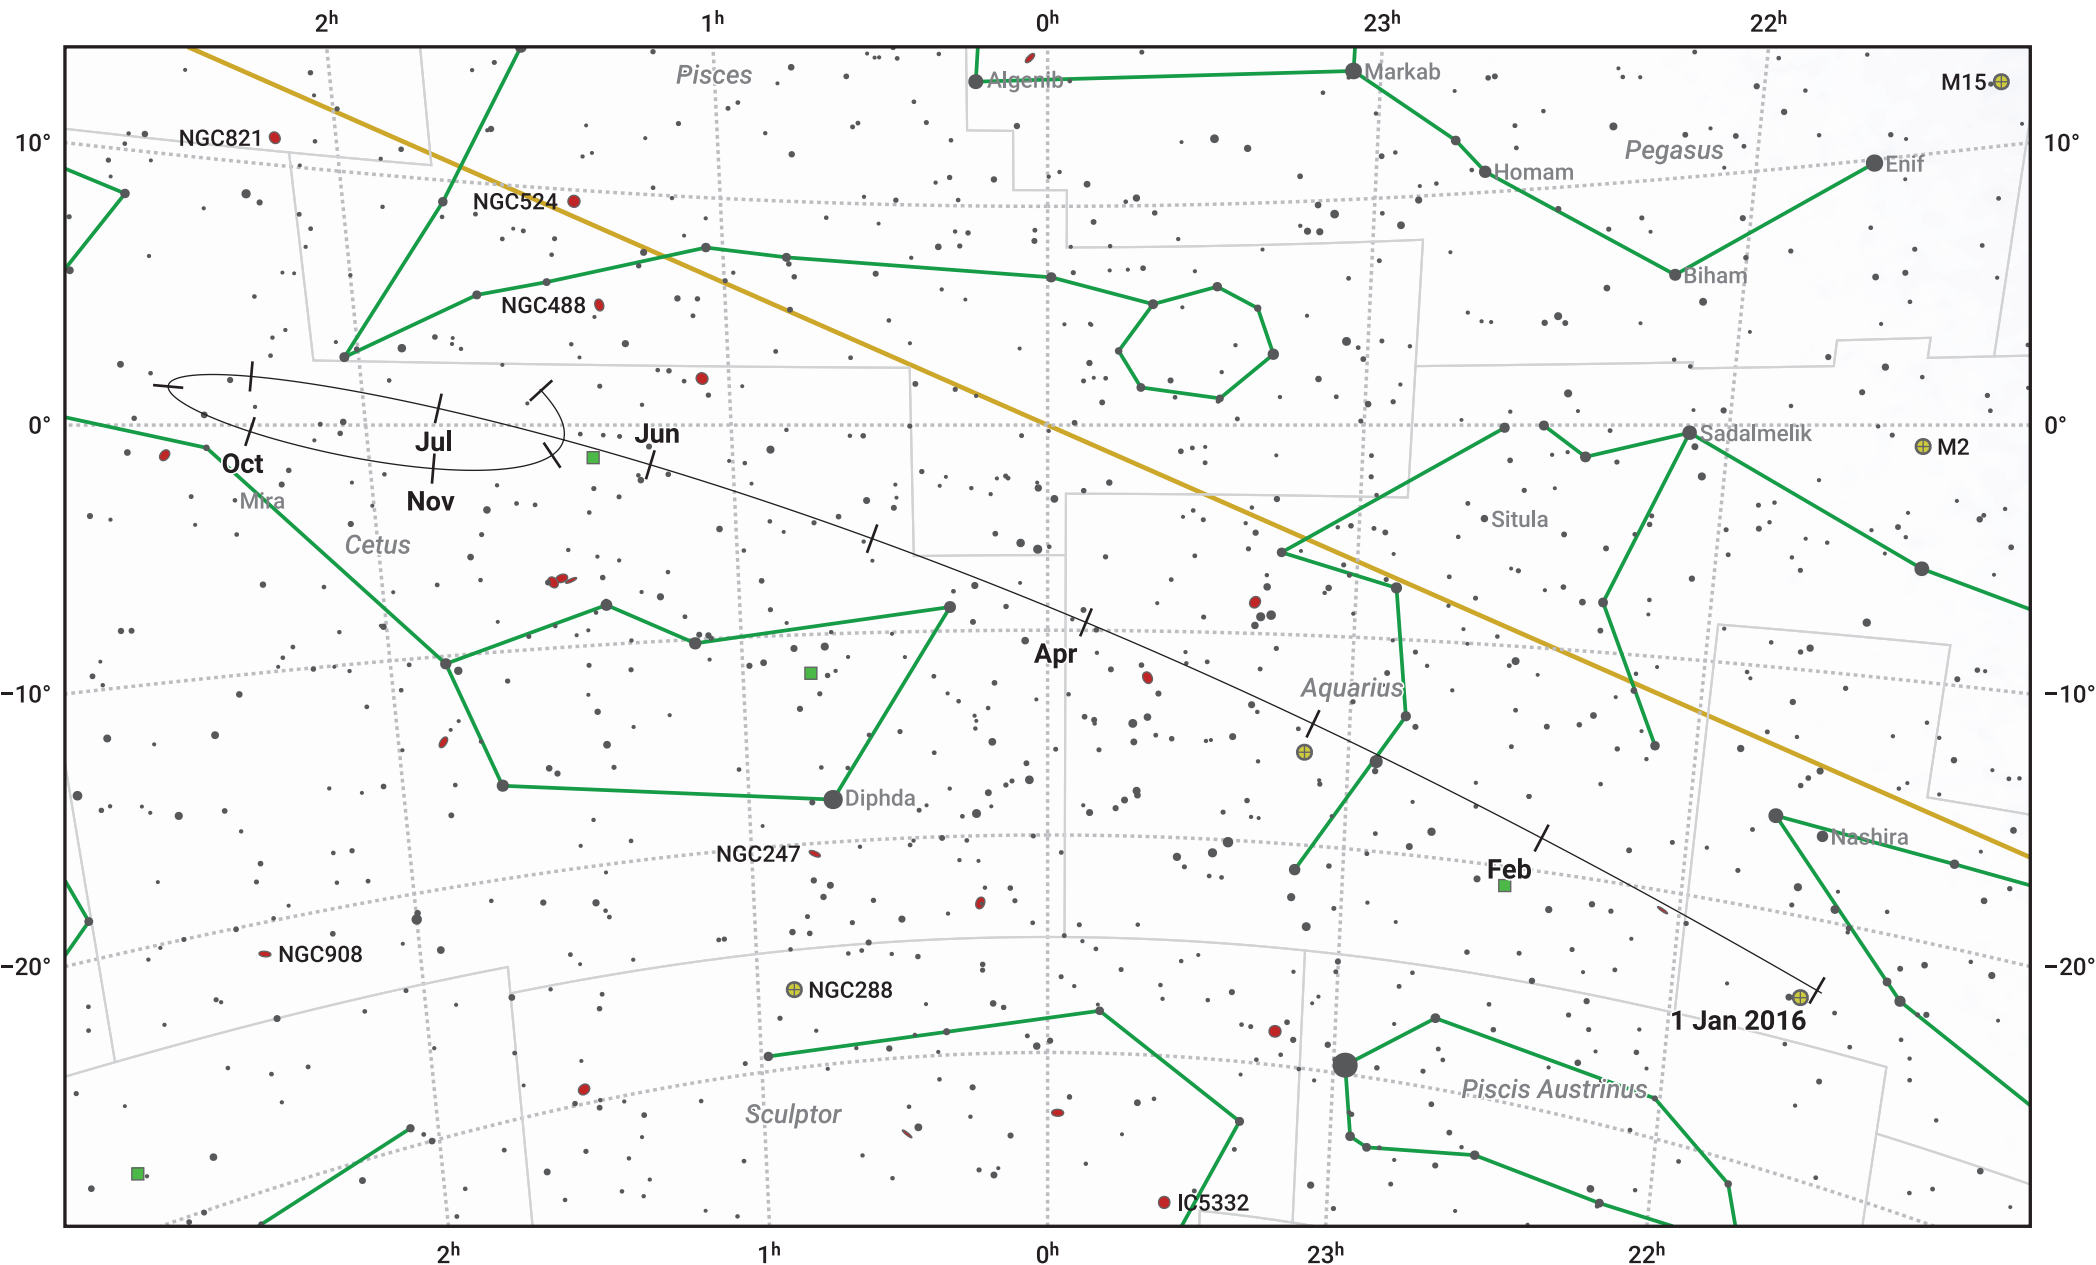

# The path of Ceres in 2016

© Dominic Ford 2011–2023. Date markers placed at midnight UTC. Downloaded from <https://in-the-sky.org>

Magnitude scale: ● 7.0 ● 6.0 ● 5.0 ● 4.0 ● 3.0 ● 2.0 ● 1.0

— Ecliptic Plane

● Galaxy    ■ Bright nebula    ● Open cluster    ⊕ Globular cluster

Date	Mag
2016 Jan 1	9.3
2016 Apr 1	9.1
2016 Jul 1	9.1
2016 Sep 4	8.2
2016 Oct 1	7.7
2017 Jan 1	8.6