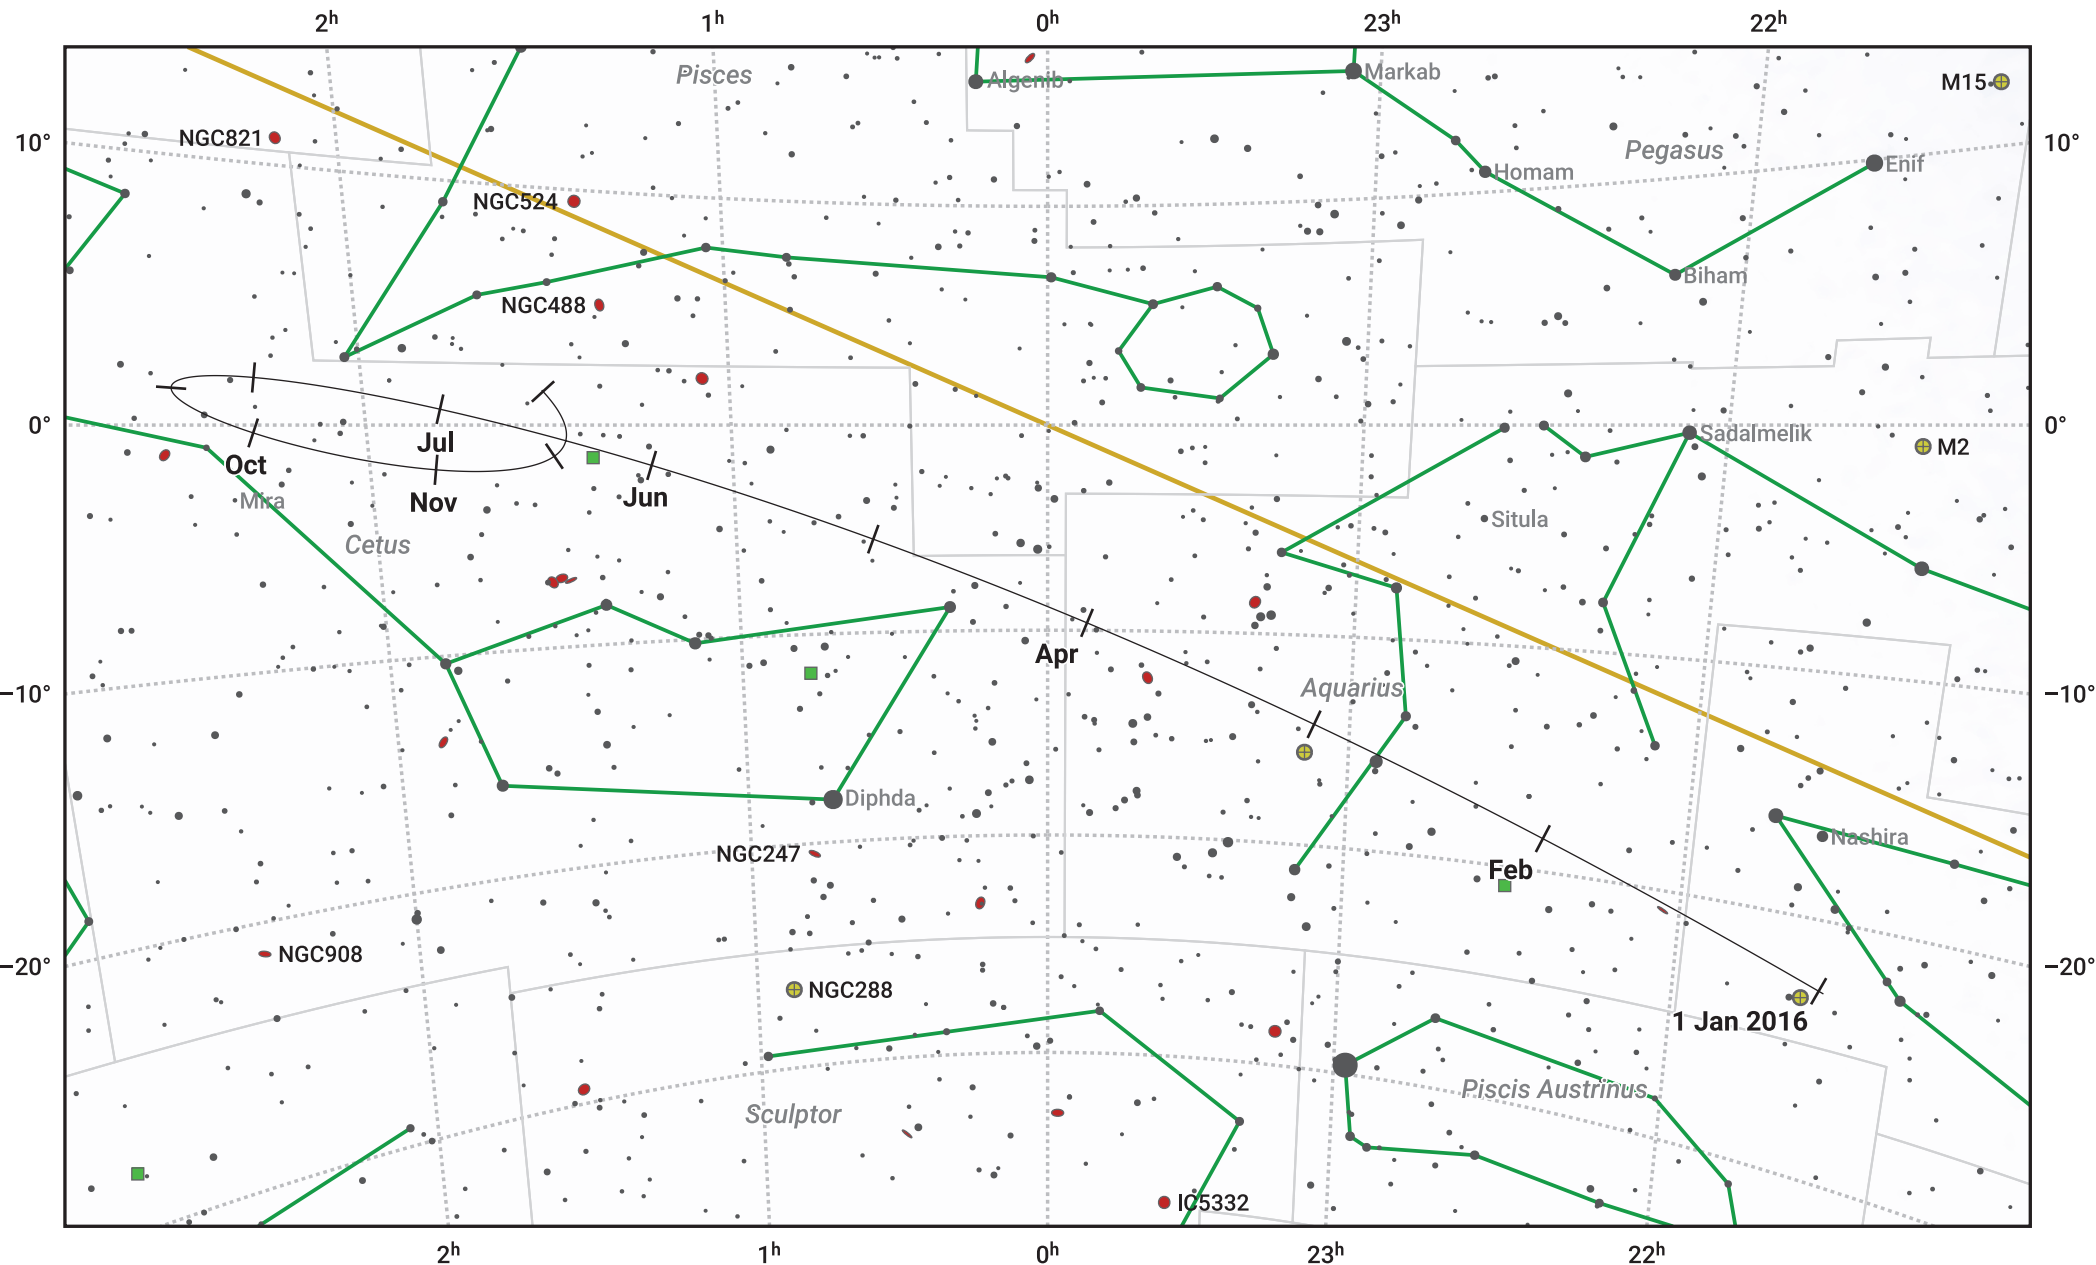

The path of Ceres in 2016

© Dominic Ford 2011–2024. Date markers placed at midnight UTC. Downloaded from <https://in-the-sky.org>

Magnitude scale: ● 7.0 ● 6.0 ● 5.0 ● 4.0 ● 3.0 ● 2.0 ● 1.0

— Ecliptic Plane

● Galaxy ■ Bright nebula ● Open cluster ● Globular cluster

Date	Mag
2016 Jan 1	9.3
2016 Apr 1	9.1
2016 Jul 1	9.1
2016 Sep 4	8.3
2016 Oct 1	7.7
2017 Jan 1	8.6