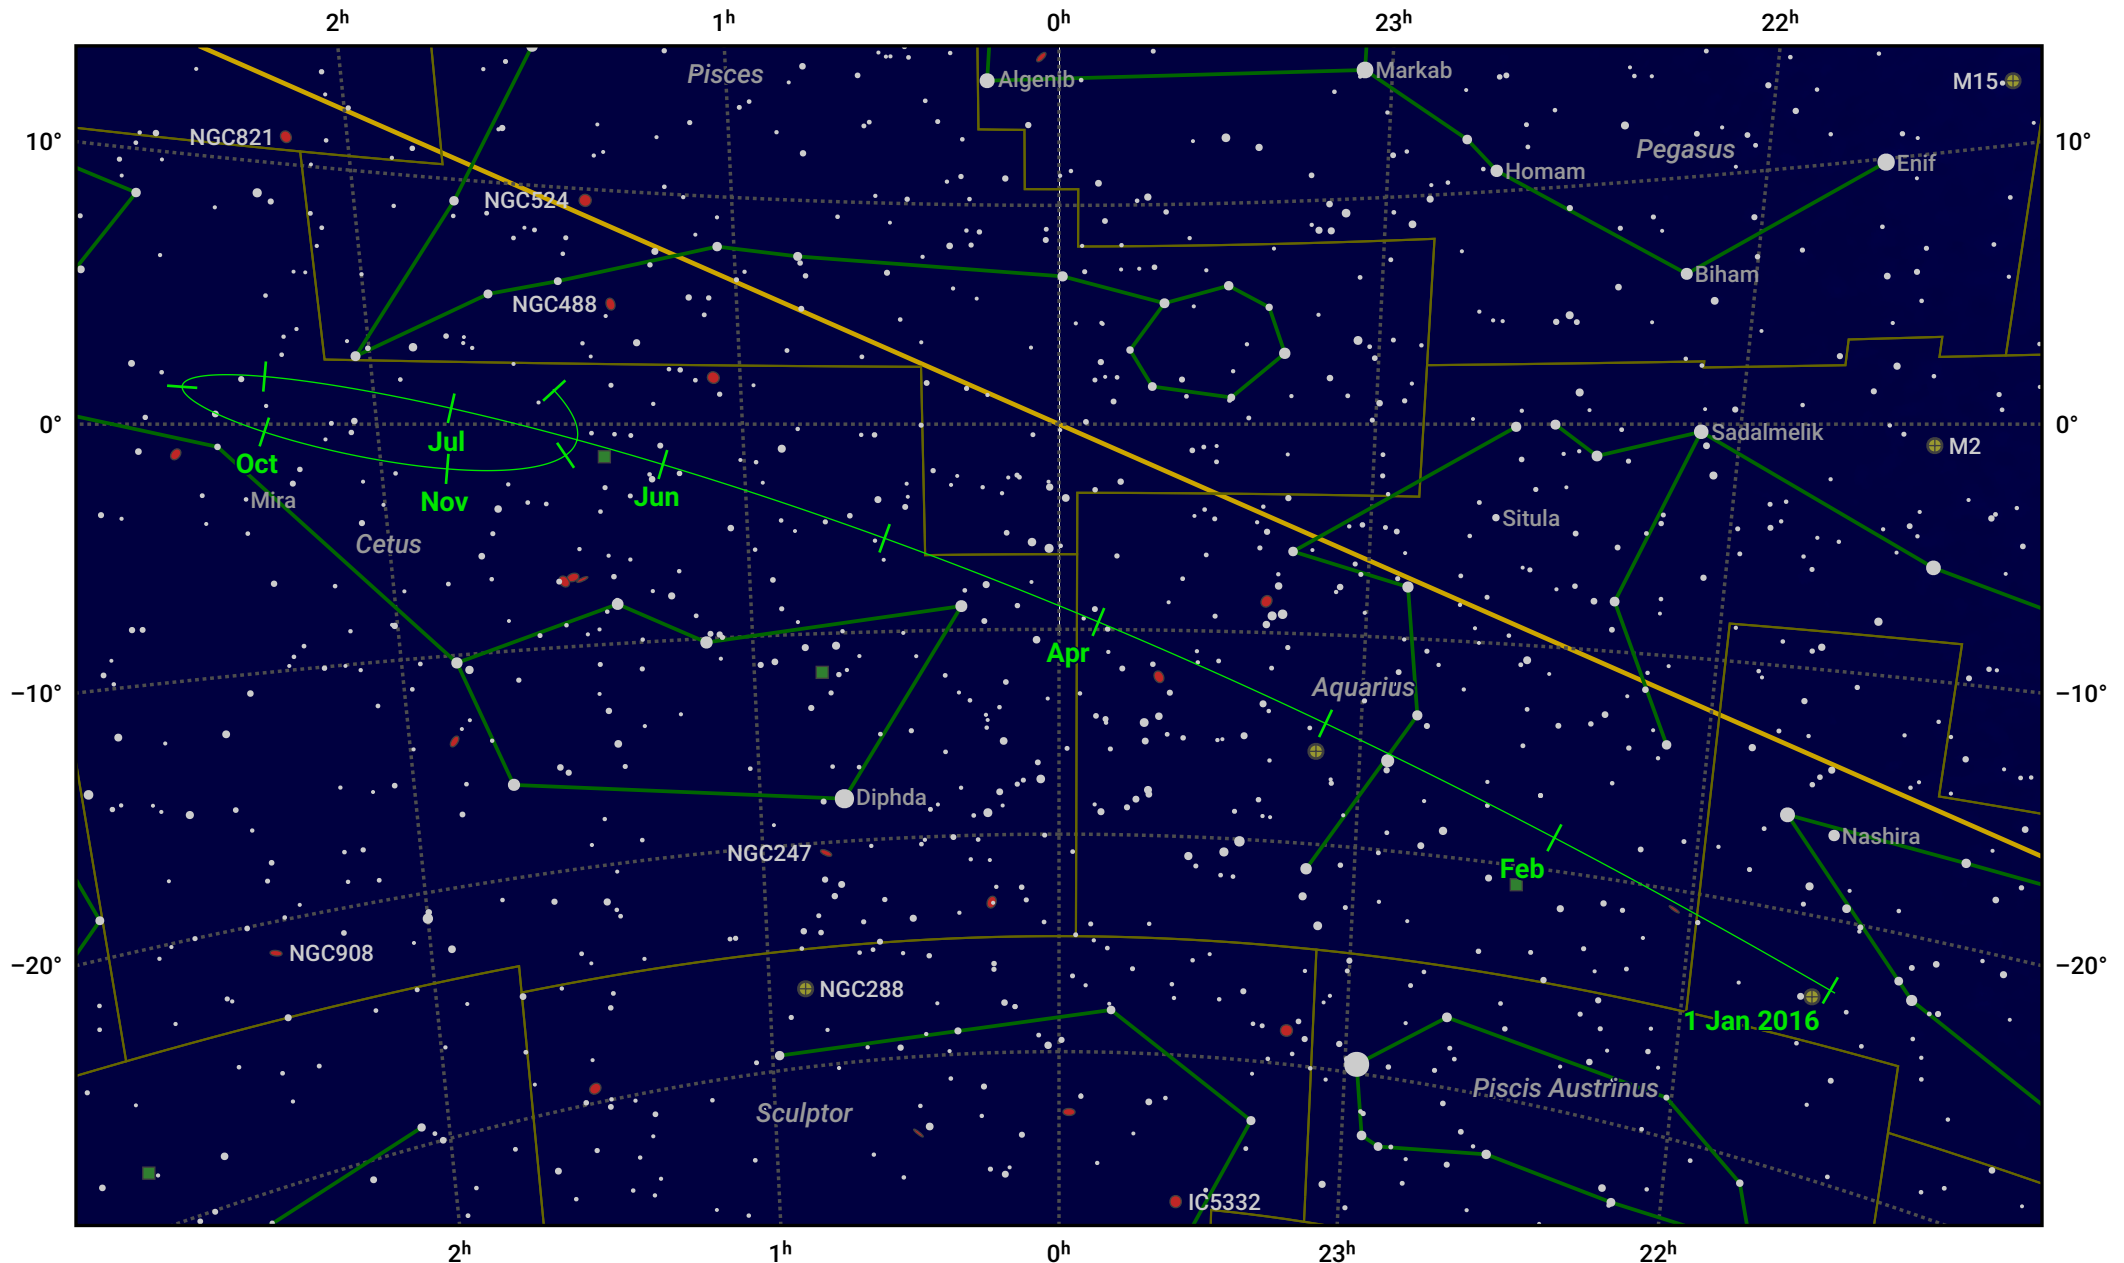

The path of Ceres in 2016

© Dominic Ford 2011–2024. Date markers placed at midnight UTC. Downloaded from <https://in-the-sky.org>

Magnitude scale: • 7.0 • 6.0 • 5.0 • 4.0 • 3.0 ● 2.0 ● 1.0

— Ecliptic Plane

● Galaxy ■ Bright nebula ● Open cluster ● Globular cluster

Date	Mag
2016 Jan 1	9.3
2016 Apr 1	9.1
2016 Jul 1	9.1
2016 Sep 4	8.3
2016 Oct 1	7.7
2017 Jan 1	8.6