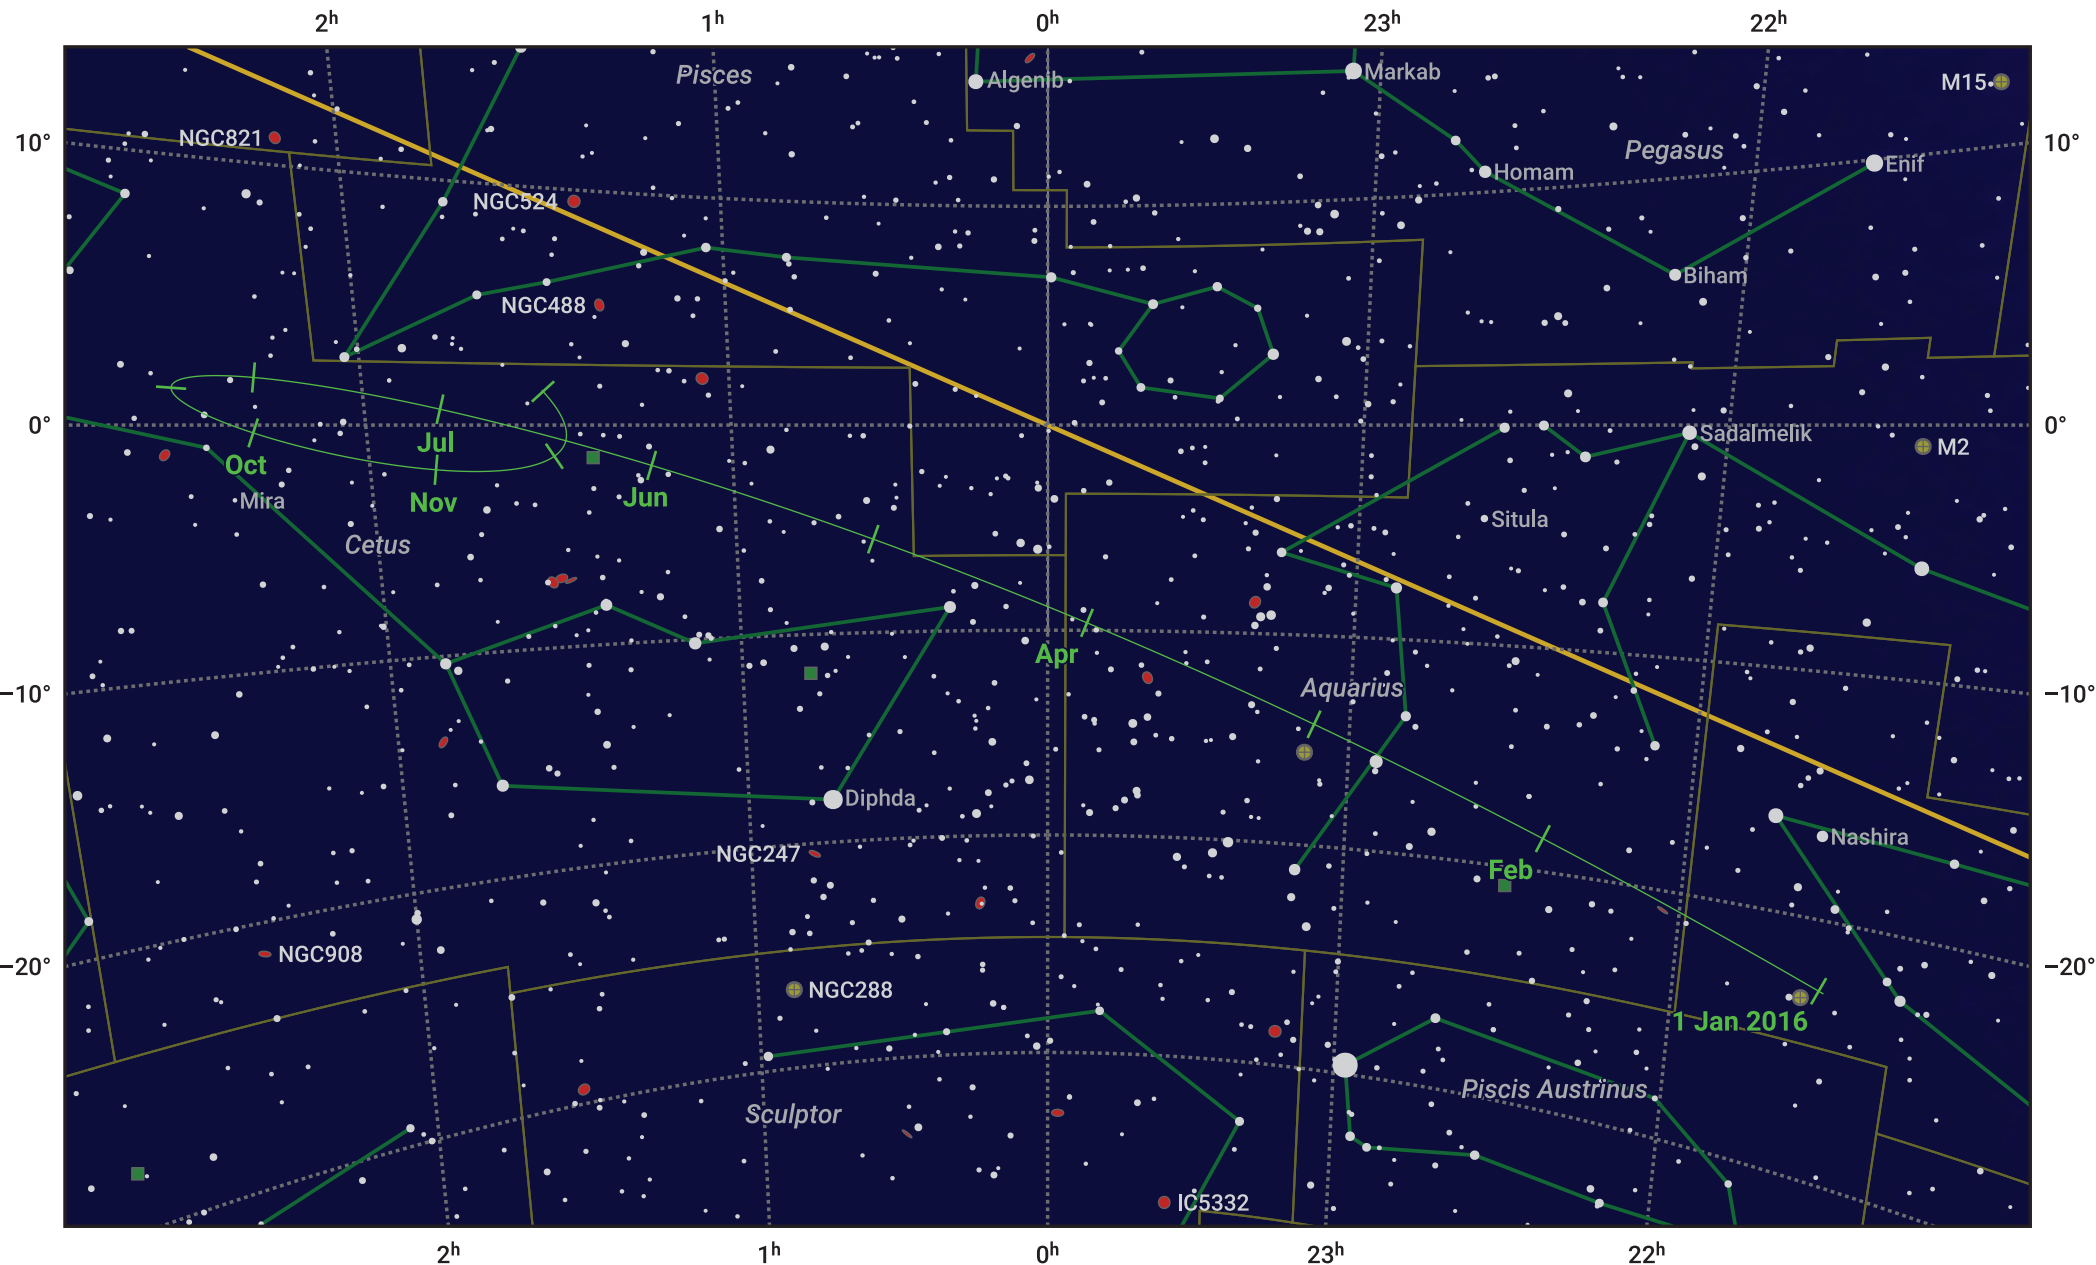

The path of Ceres in 2016

© Dominic Ford 2011–2024. Date markers placed at midnight UTC. Downloaded from <https://in-the-sky.org>

Magnitude scale: ● 7.0 ● 6.0 ● 5.0 ● 4.0 ● 3.0 ● 2.0 ● 1.0

— Ecliptic Plane

● Galaxy ■ Bright nebula ● Open cluster ● Globular cluster

Date	Mag
2016 Jan 1	9.3
2016 Apr 1	9.1
2016 Jul 1	9.1
2016 Sep 4	8.3
2016 Oct 1	7.7
2017 Jan 1	8.6