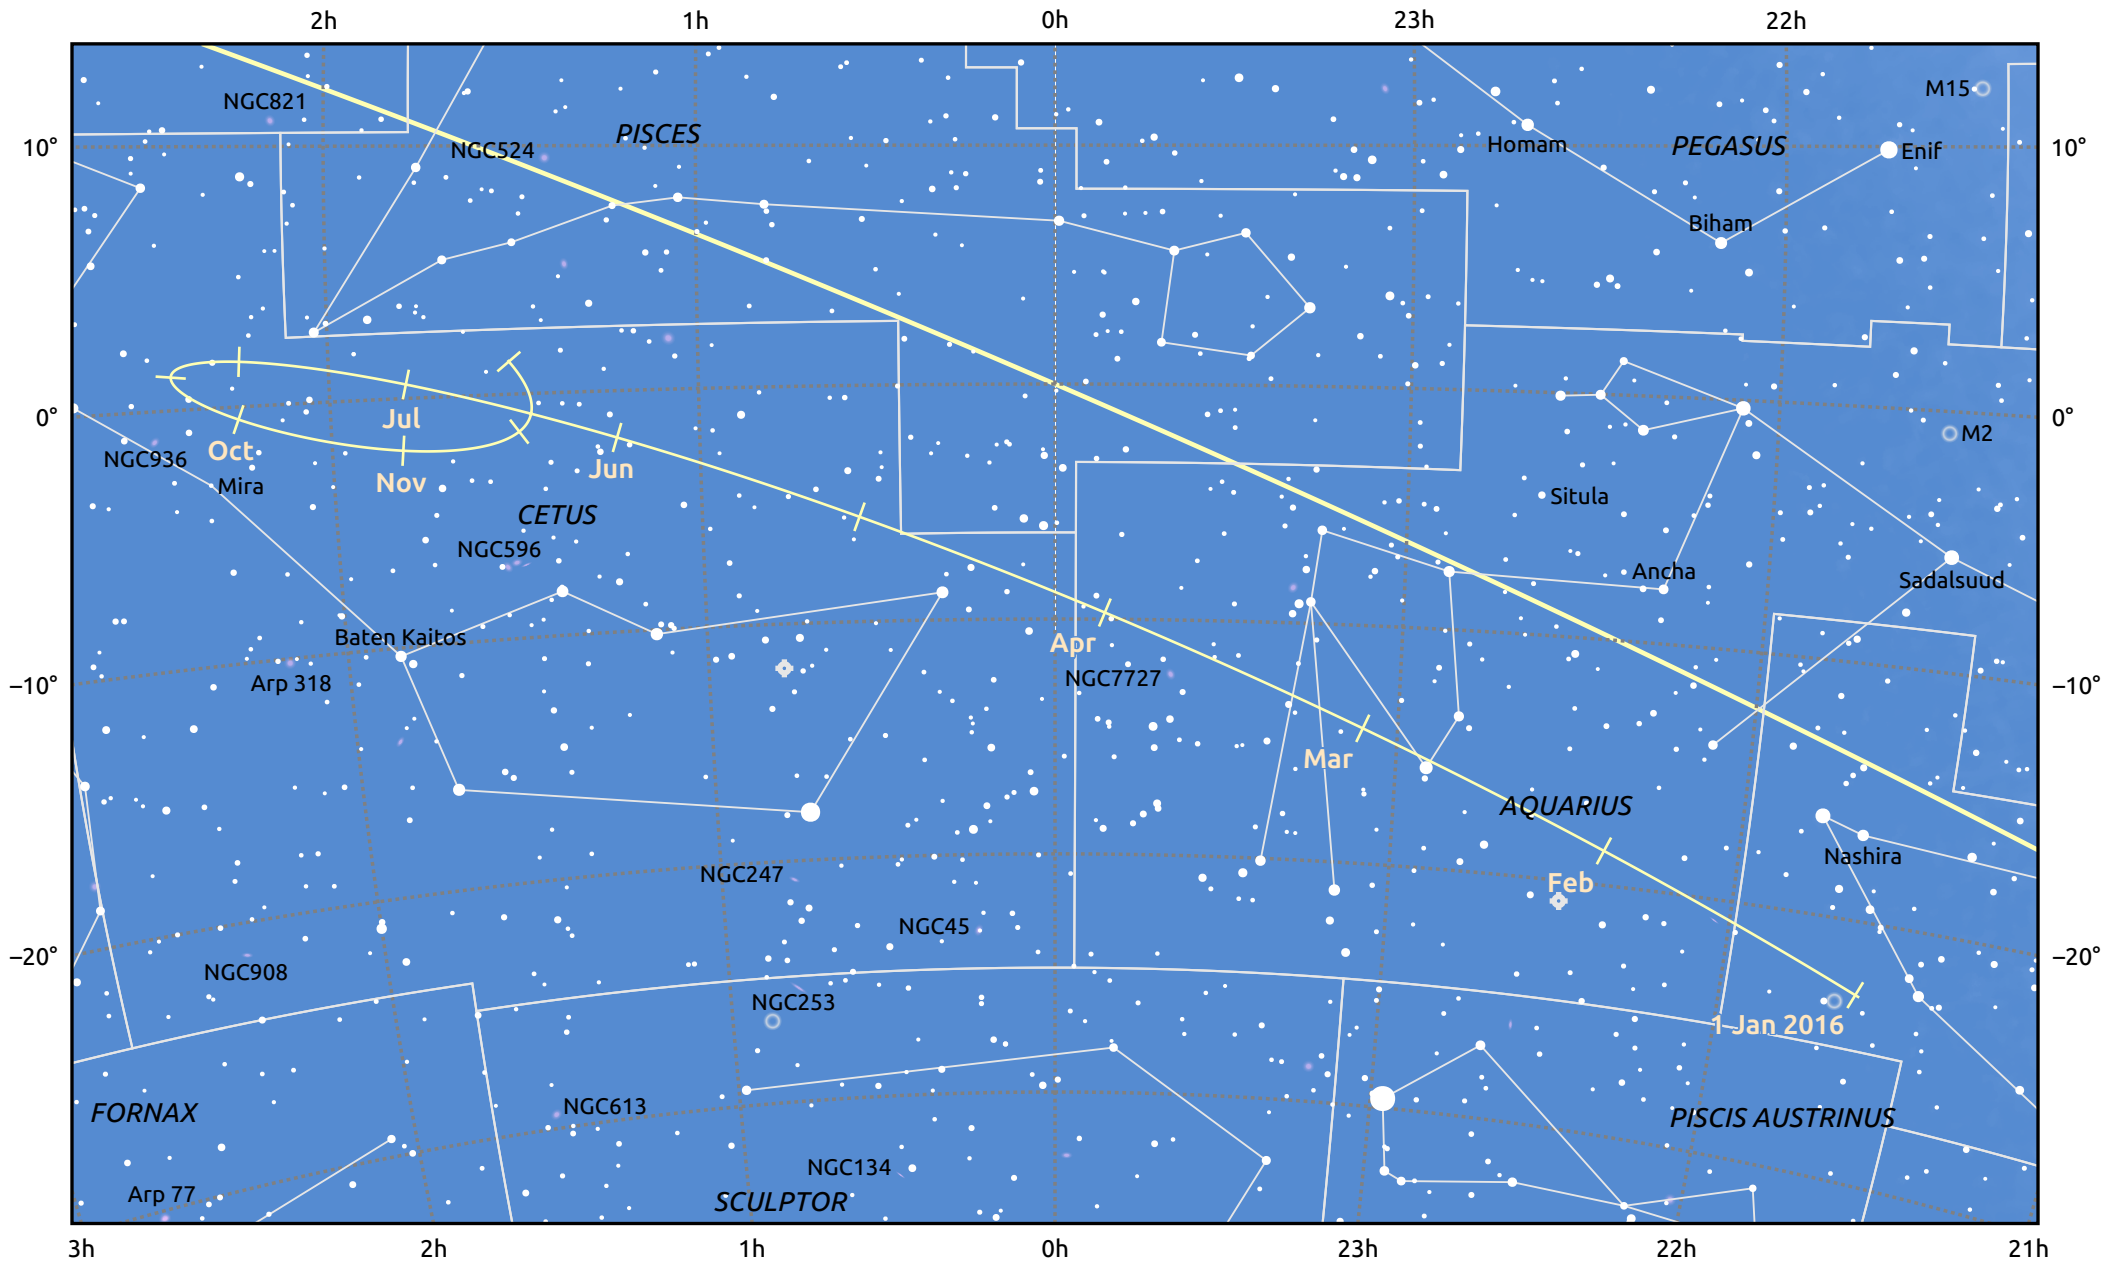

The path of Ceres in 2016

© Dominic Ford 2011–2025. Date markers placed at midnight UTC. Downloaded from <https://in-the-sky.org>

Magnitude scale: • 7.0 • 6.0 • 5.0 • 4.0 • 3.0 ● 2.0 ● 1.0

— Ecliptic Plane

Galaxy Bright nebula Open cluster Globular cluster Planetary nebula

Date	Mag
2016 Jan 1	9.3
2016 Apr 1	9.2
2016 Jul 1	9.1
2016 Sep 3	8.3
2016 Oct 1	7.7
2017 Jan 1	8.6