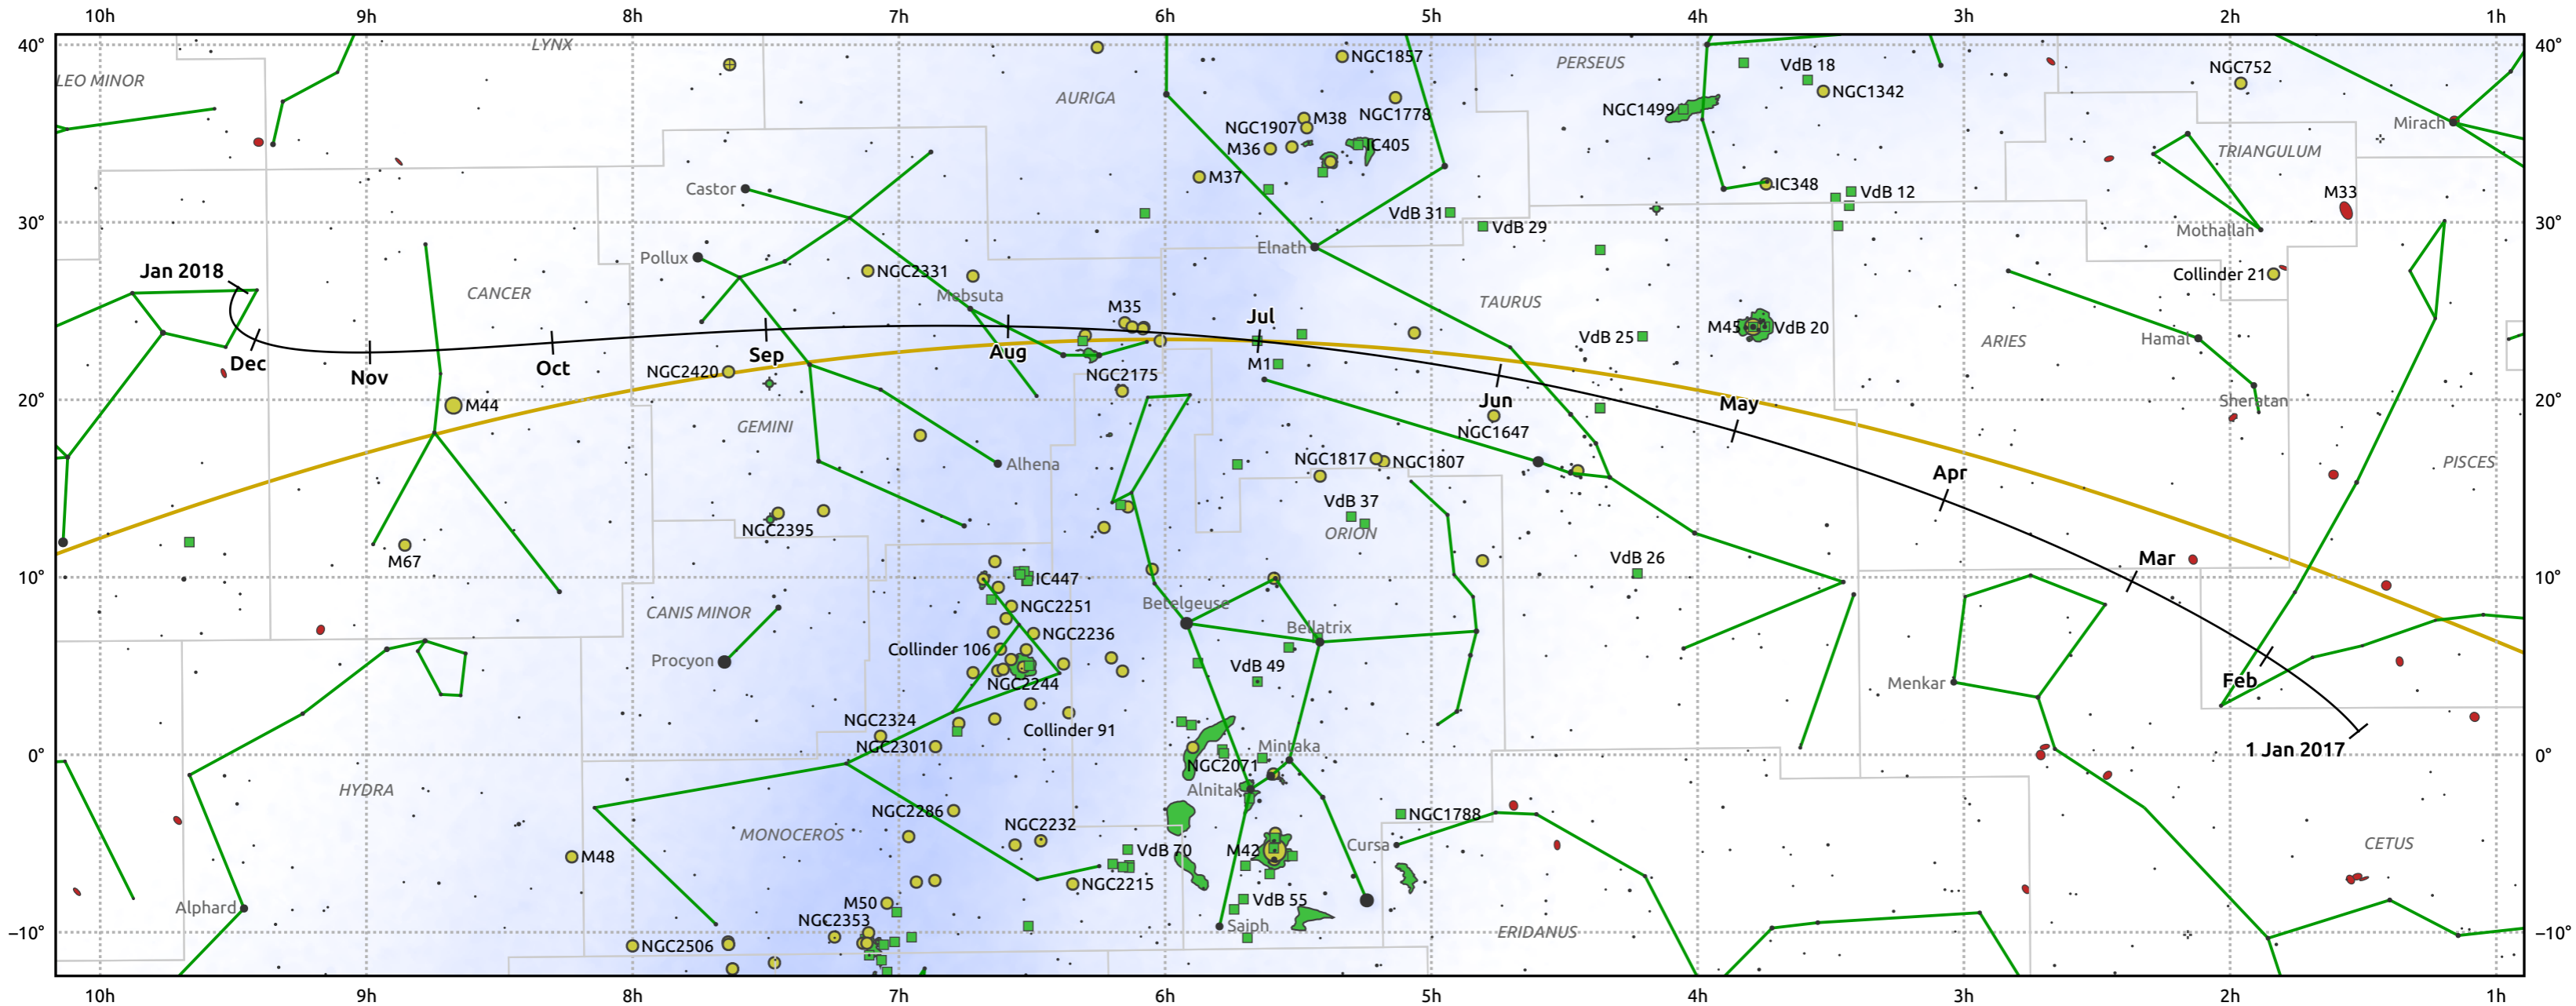

The path of Ceres in 2017

© Dominic Ford 2011–2025. Date markers placed at midnight UTC. Downloaded from <https://in-the-sky.org>

Magnitude scale: 6.0 5.0 4.0 3.0 2.0 1.0 0.0

— Ecliptic Plane

Galaxy Bright nebula Open cluster Globular cluster Planetary nebula

Date	Mag
2017 Jan 1	8.6
2017 Apr 1	9.0
2017 Jul 1	8.7
2017 Oct 1	8.7
2017 Dec 22	7.6
2018 Jan 1	7.3