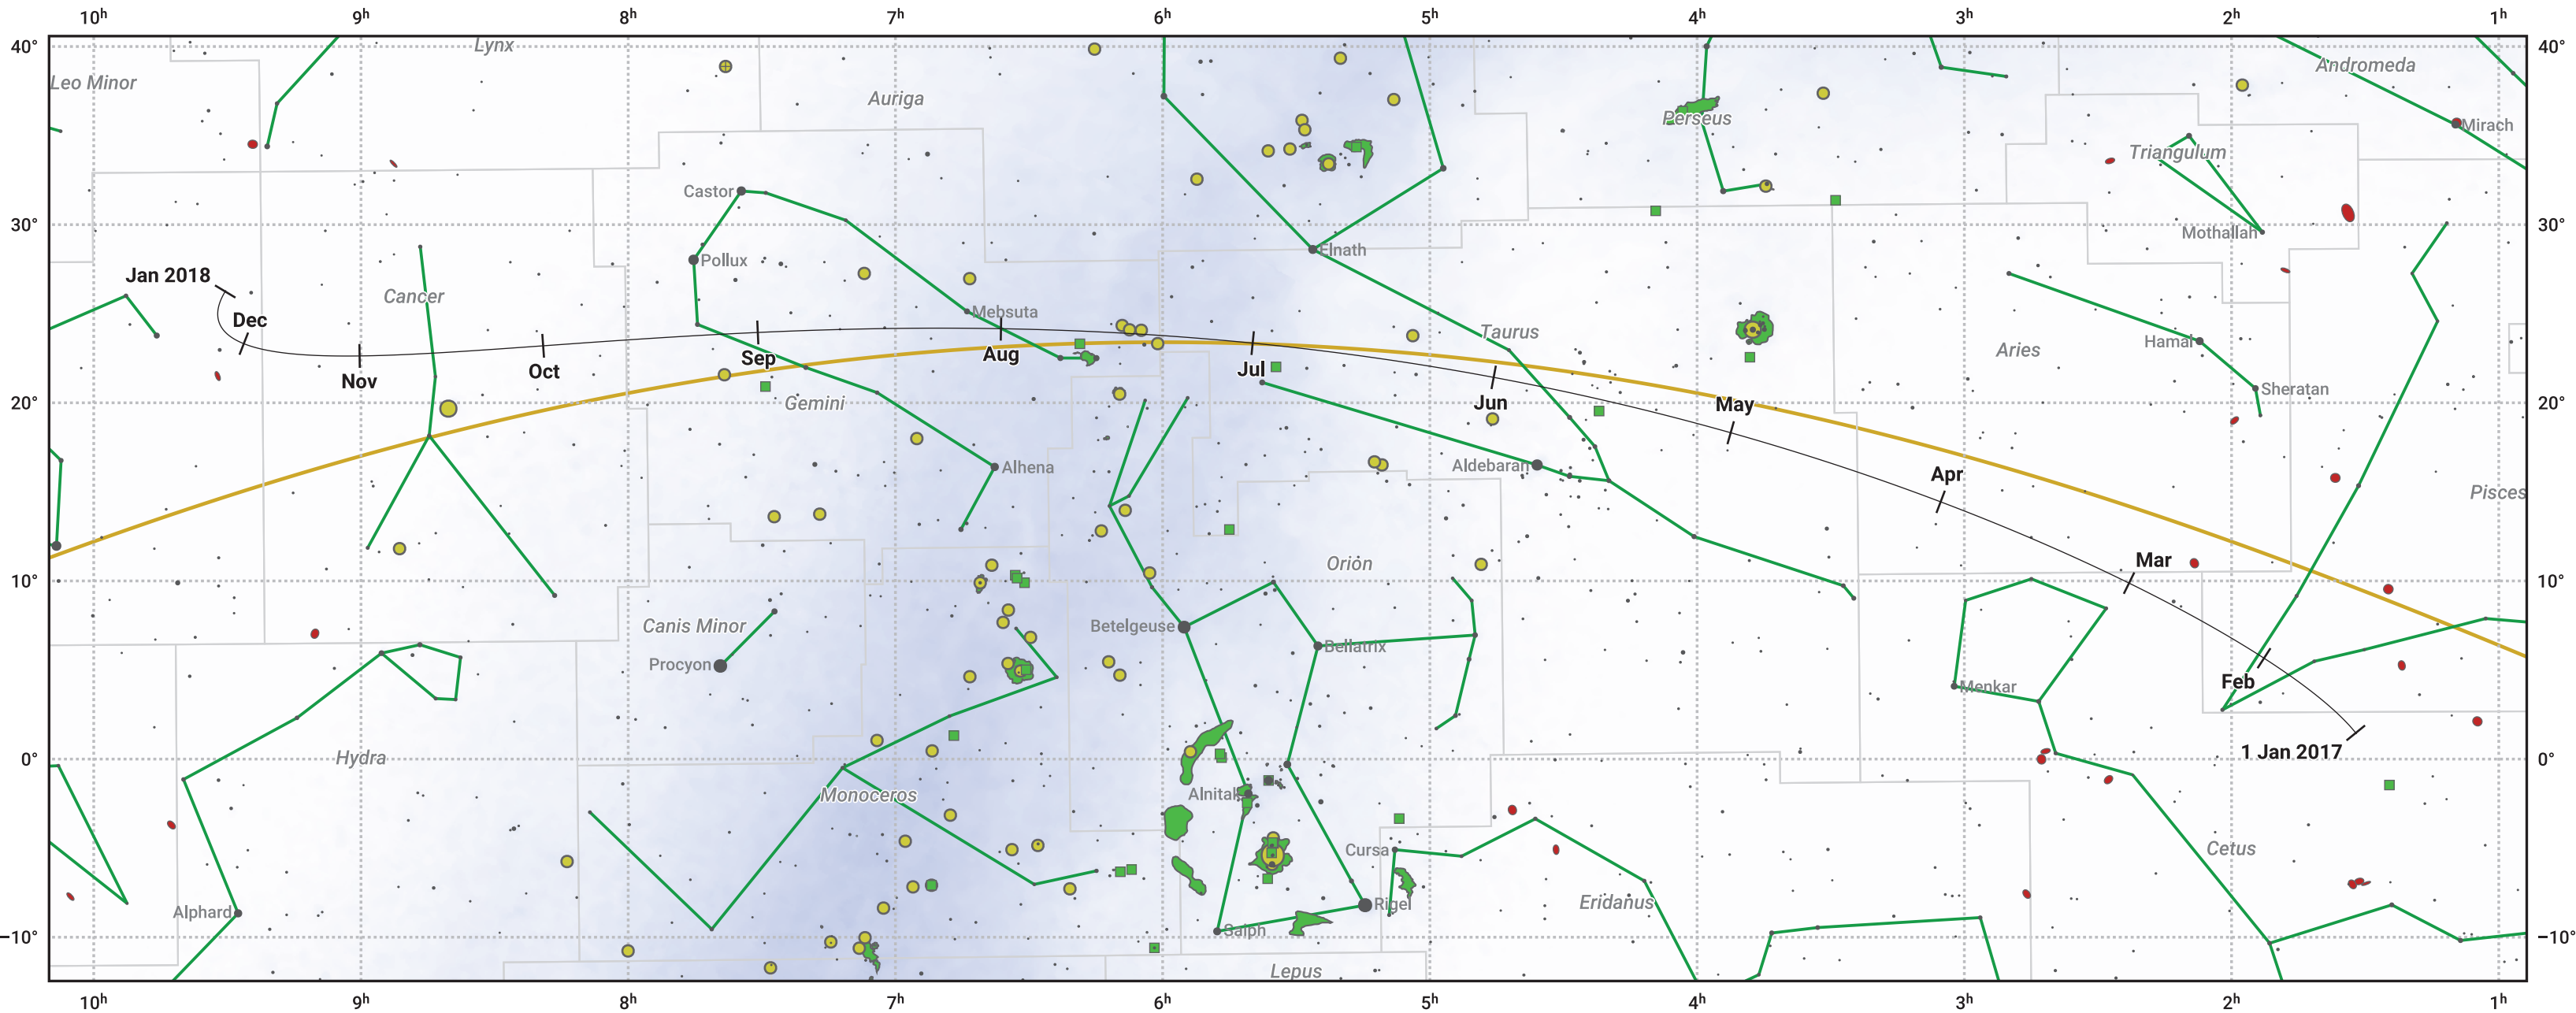

# The path of Ceres in 2017

© Dominic Ford 2011–2024. Date markers placed at midnight UTC. Downloaded from <https://in-the-sky.org>

Magnitude scale:  -6.0  -5.0  -4.0  -3.0  -2.0  -1.0  0.0

Ecliptic Plane

Galaxy  Bright nebula  Open cluster + Globular cluster

Date	Mag
2017 Jan 1	8.6
2017 Apr 1	9.0
2017 Jul 1	8.7
2017 Oct 1	8.7
2017 Dec 23	7.6
2018 Jan 1	7.4