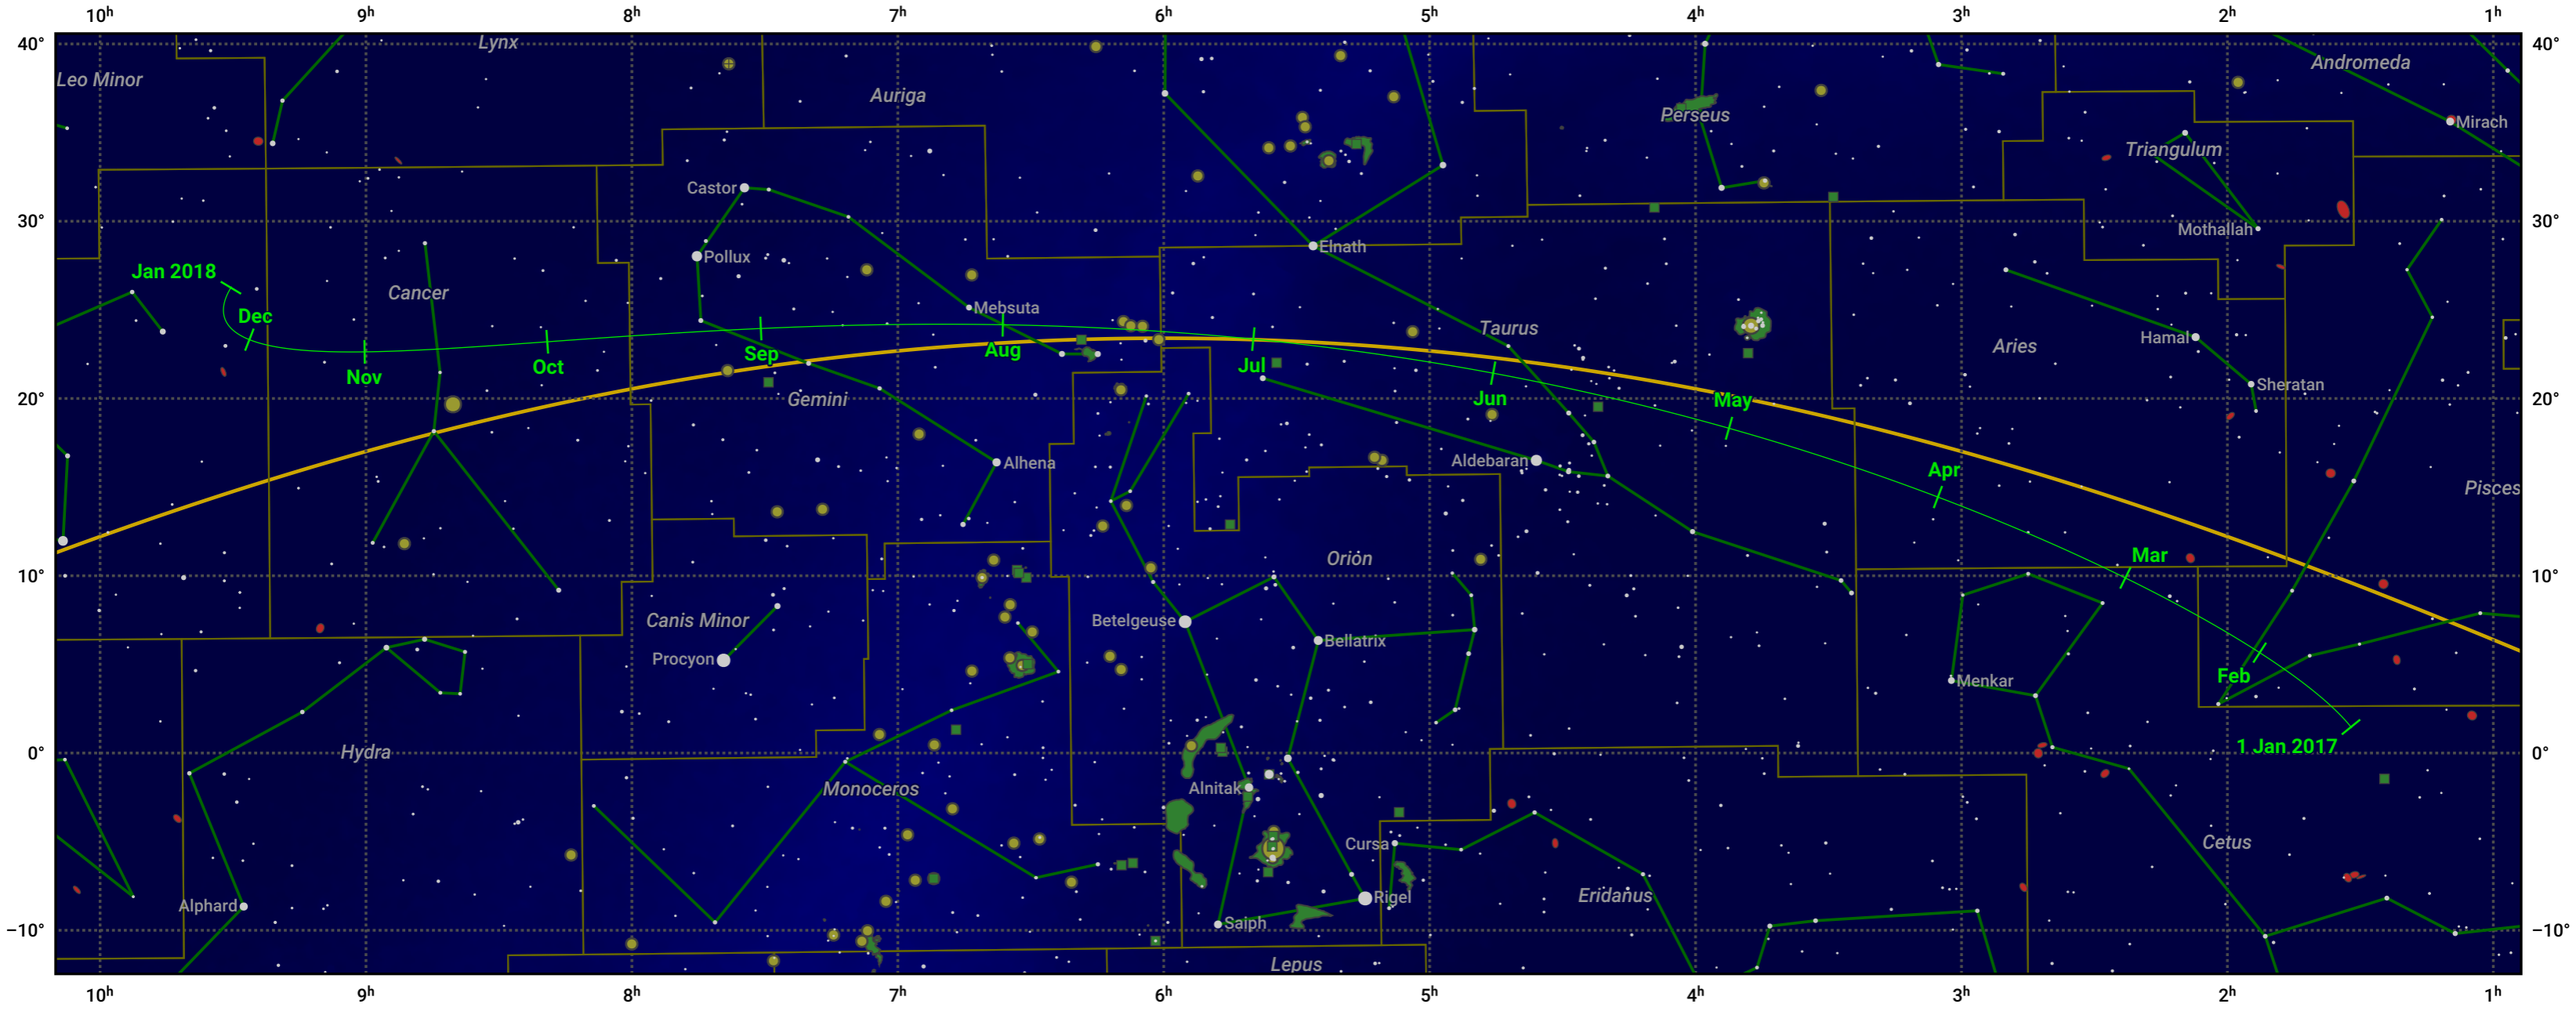

The path of Ceres in 2017

© Dominic Ford 2011–2024. Date markers placed at midnight UTC. Downloaded from <https://in-the-sky.org>

Magnitude scale: 6.0 5.0 4.0 3.0 2.0 1.0 0.0

— Ecliptic Plane

Galaxy
 Bright nebula
 Open cluster
 Globular cluster