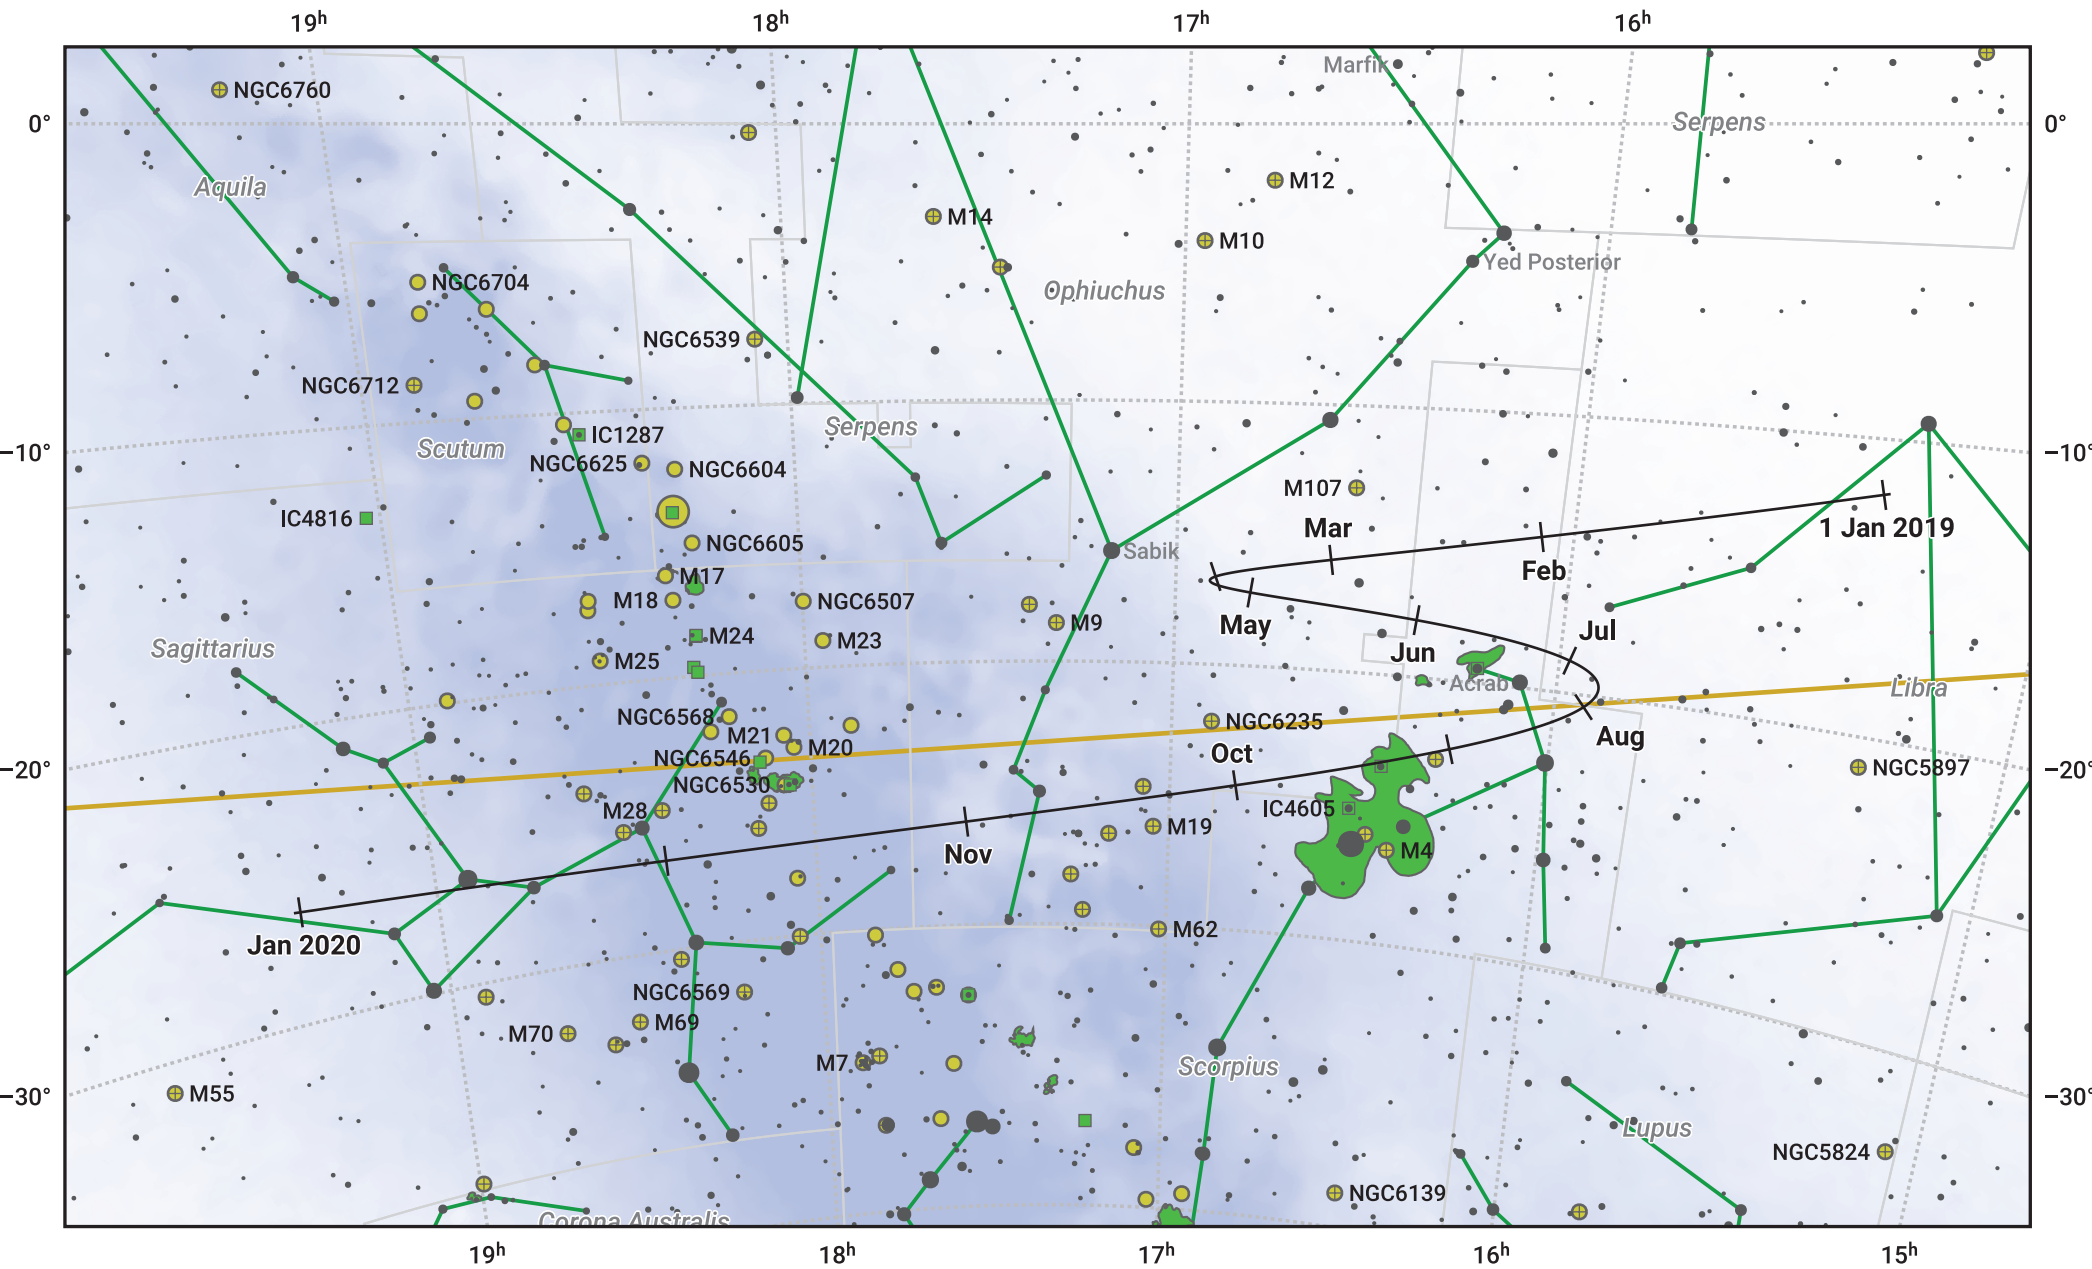

The path of Ceres in 2019

© Dominic Ford 2011–2024. Date markers placed at midnight UTC. Downloaded from <https://in-the-sky.org>

Magnitude scale: • 7.0 • 6.0 • 5.0 • 4.0 • 3.0 • 2.0 • 1.0

— Ecliptic Plane

● Galaxy
 ■ Bright nebula
 ● Open cluster
 ● Globular cluster

Date	Mag
2019 Jan 1	8.8
2019 Apr 1	8.1
2019 Apr 17	7.8
2019 Jul 1	7.7
2019 Sep 7	8.8
2019 Oct 1	9.0
2020 Jan 1	8.9