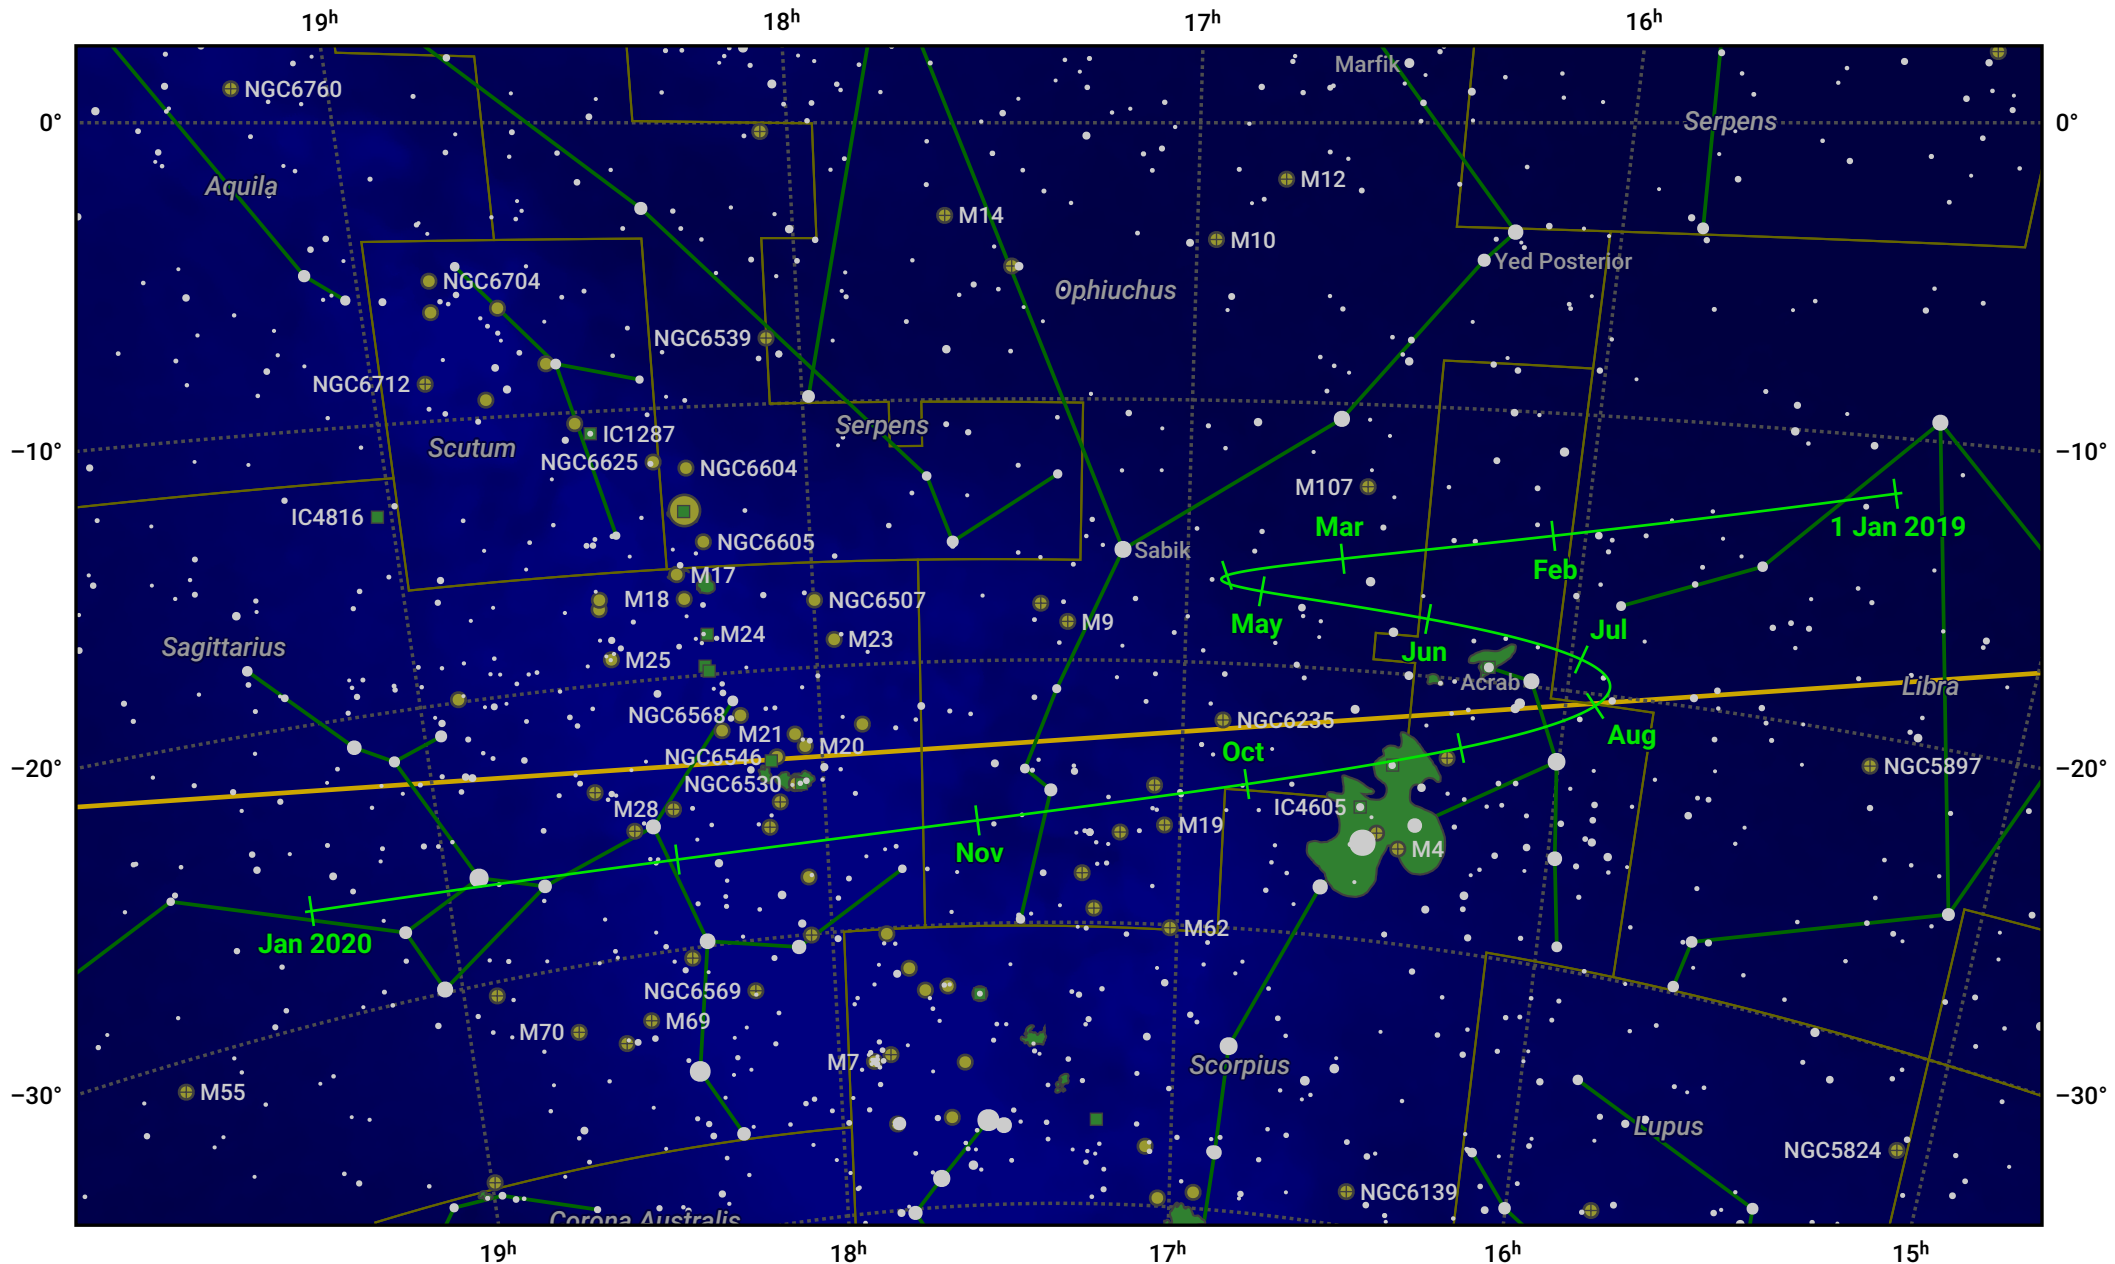

The path of Ceres in 2019

© Dominic Ford 2011–2024. Date markers placed at midnight UTC. Downloaded from <https://in-the-sky.org>

Magnitude scale: ● 7.0 ● 6.0 ● 5.0 ● 4.0 ● 3.0 ● 2.0 ● 1.0

— Ecliptic Plane

● Galaxy ● Bright nebula ● Open cluster ● Globular cluster

Date	Mag
2019 Jan 1	8.8
2019 Apr 1	8.1
2019 Apr 17	7.8
2019 Jul 1	7.7
2019 Sep 7	8.8
2019 Oct 1	9.0
2020 Jan 1	8.9