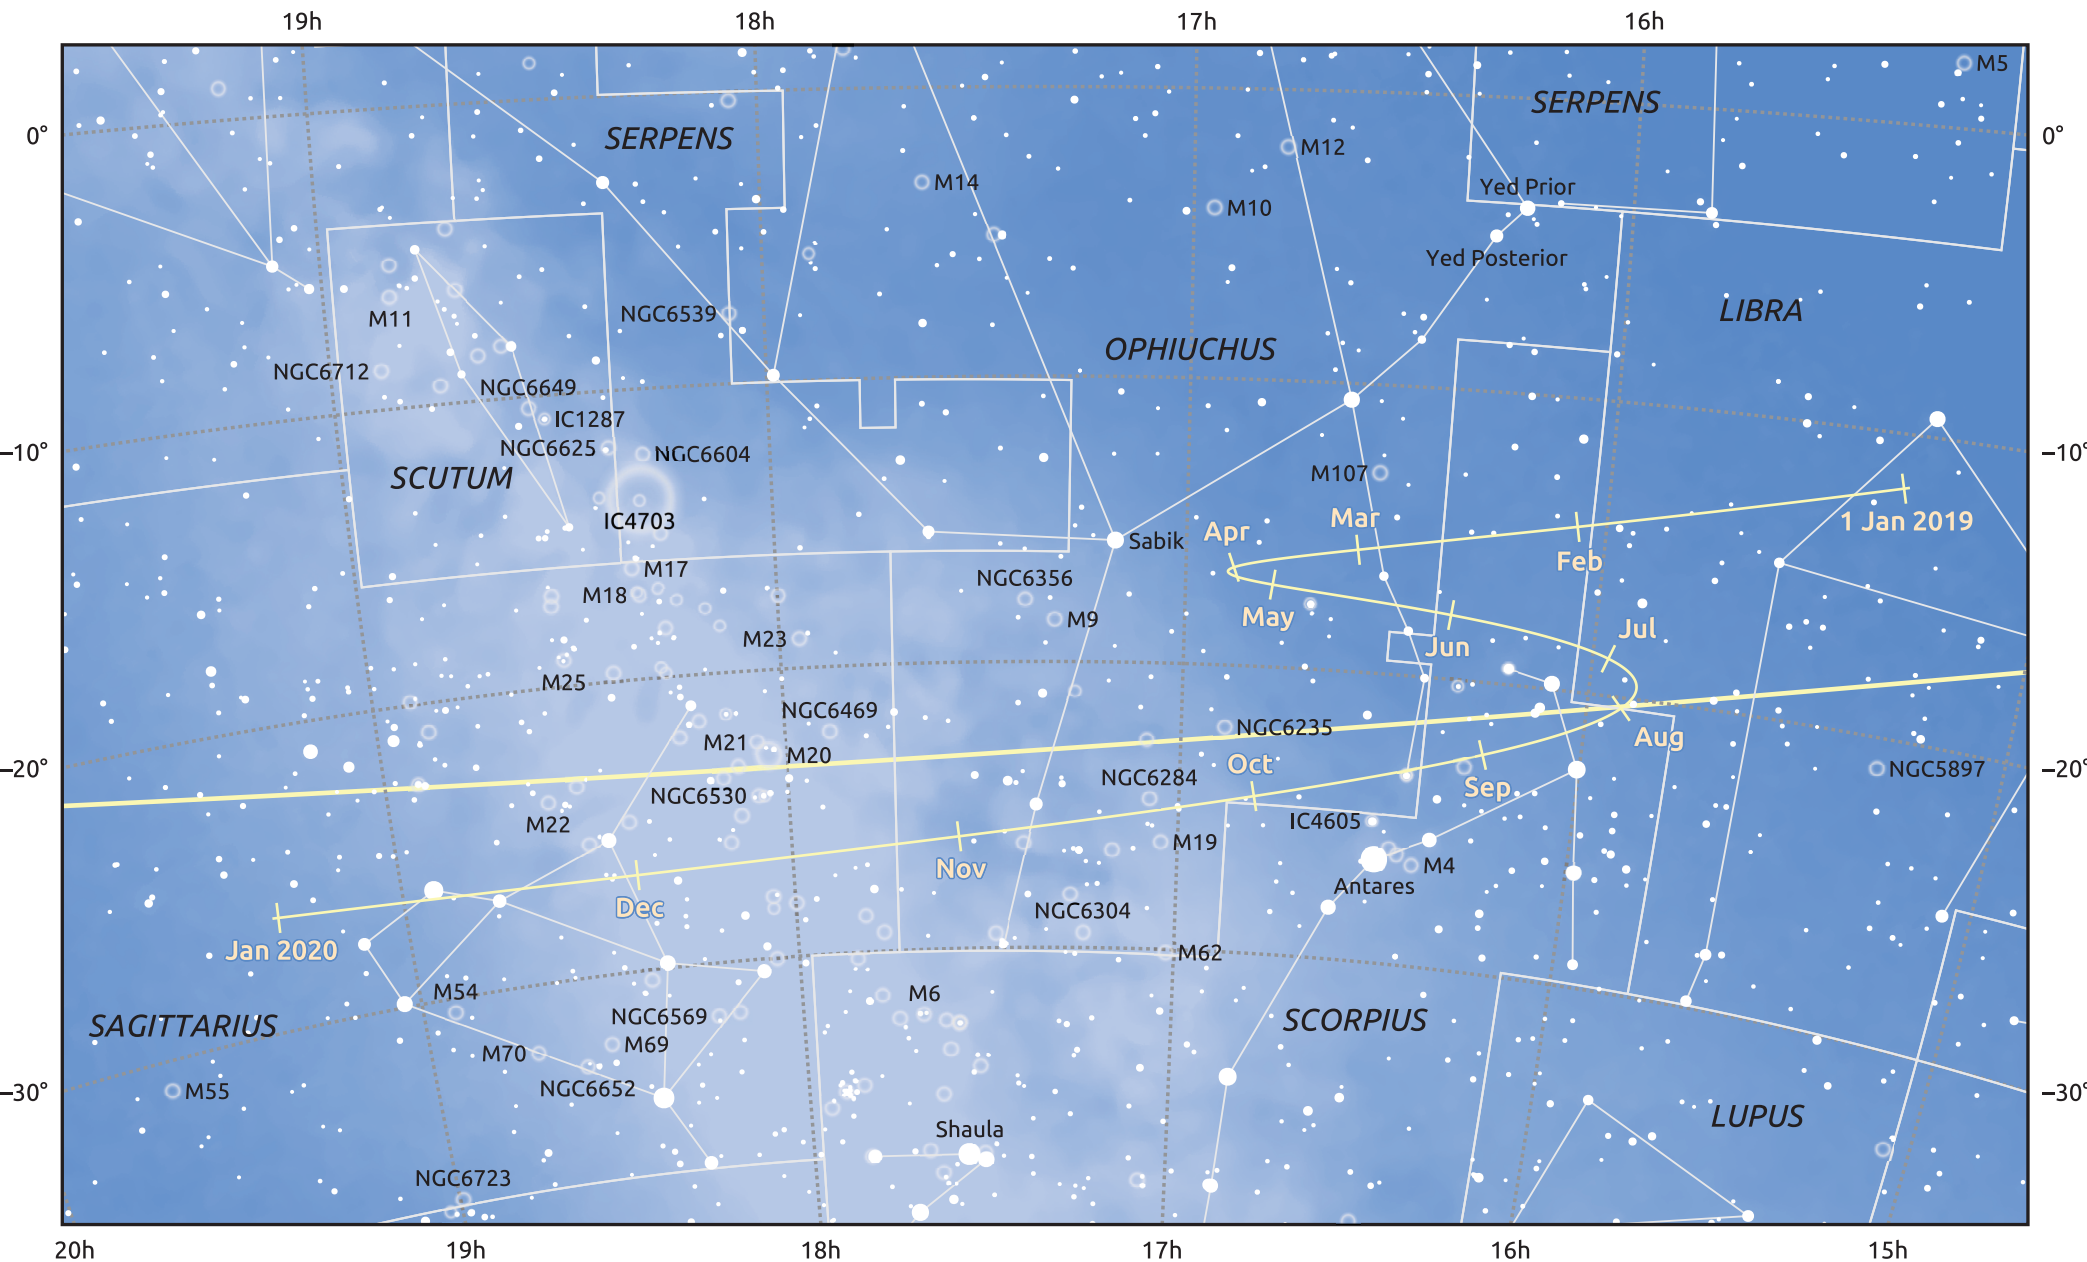

The path of Ceres in 2019

© Dominic Ford 2011–2025. Date markers placed at midnight UTC. Downloaded from <https://in-the-sky.org>

Magnitude scale: ● 7.0 ● 6.0 ● 5.0 ● 4.0 ● 3.0 ● 2.0 ● 1.0

— Ecliptic Plane

Galaxy Bright nebula Open cluster Globular cluster Planetary nebula

Date	Mag
2019 Jan 1	8.8
2019 Apr 1	8.1
2019 Apr 17	7.8
2019 Jul 1	7.7
2019 Sep 6	8.8
2019 Oct 1	9.0
2020 Jan 1	8.9