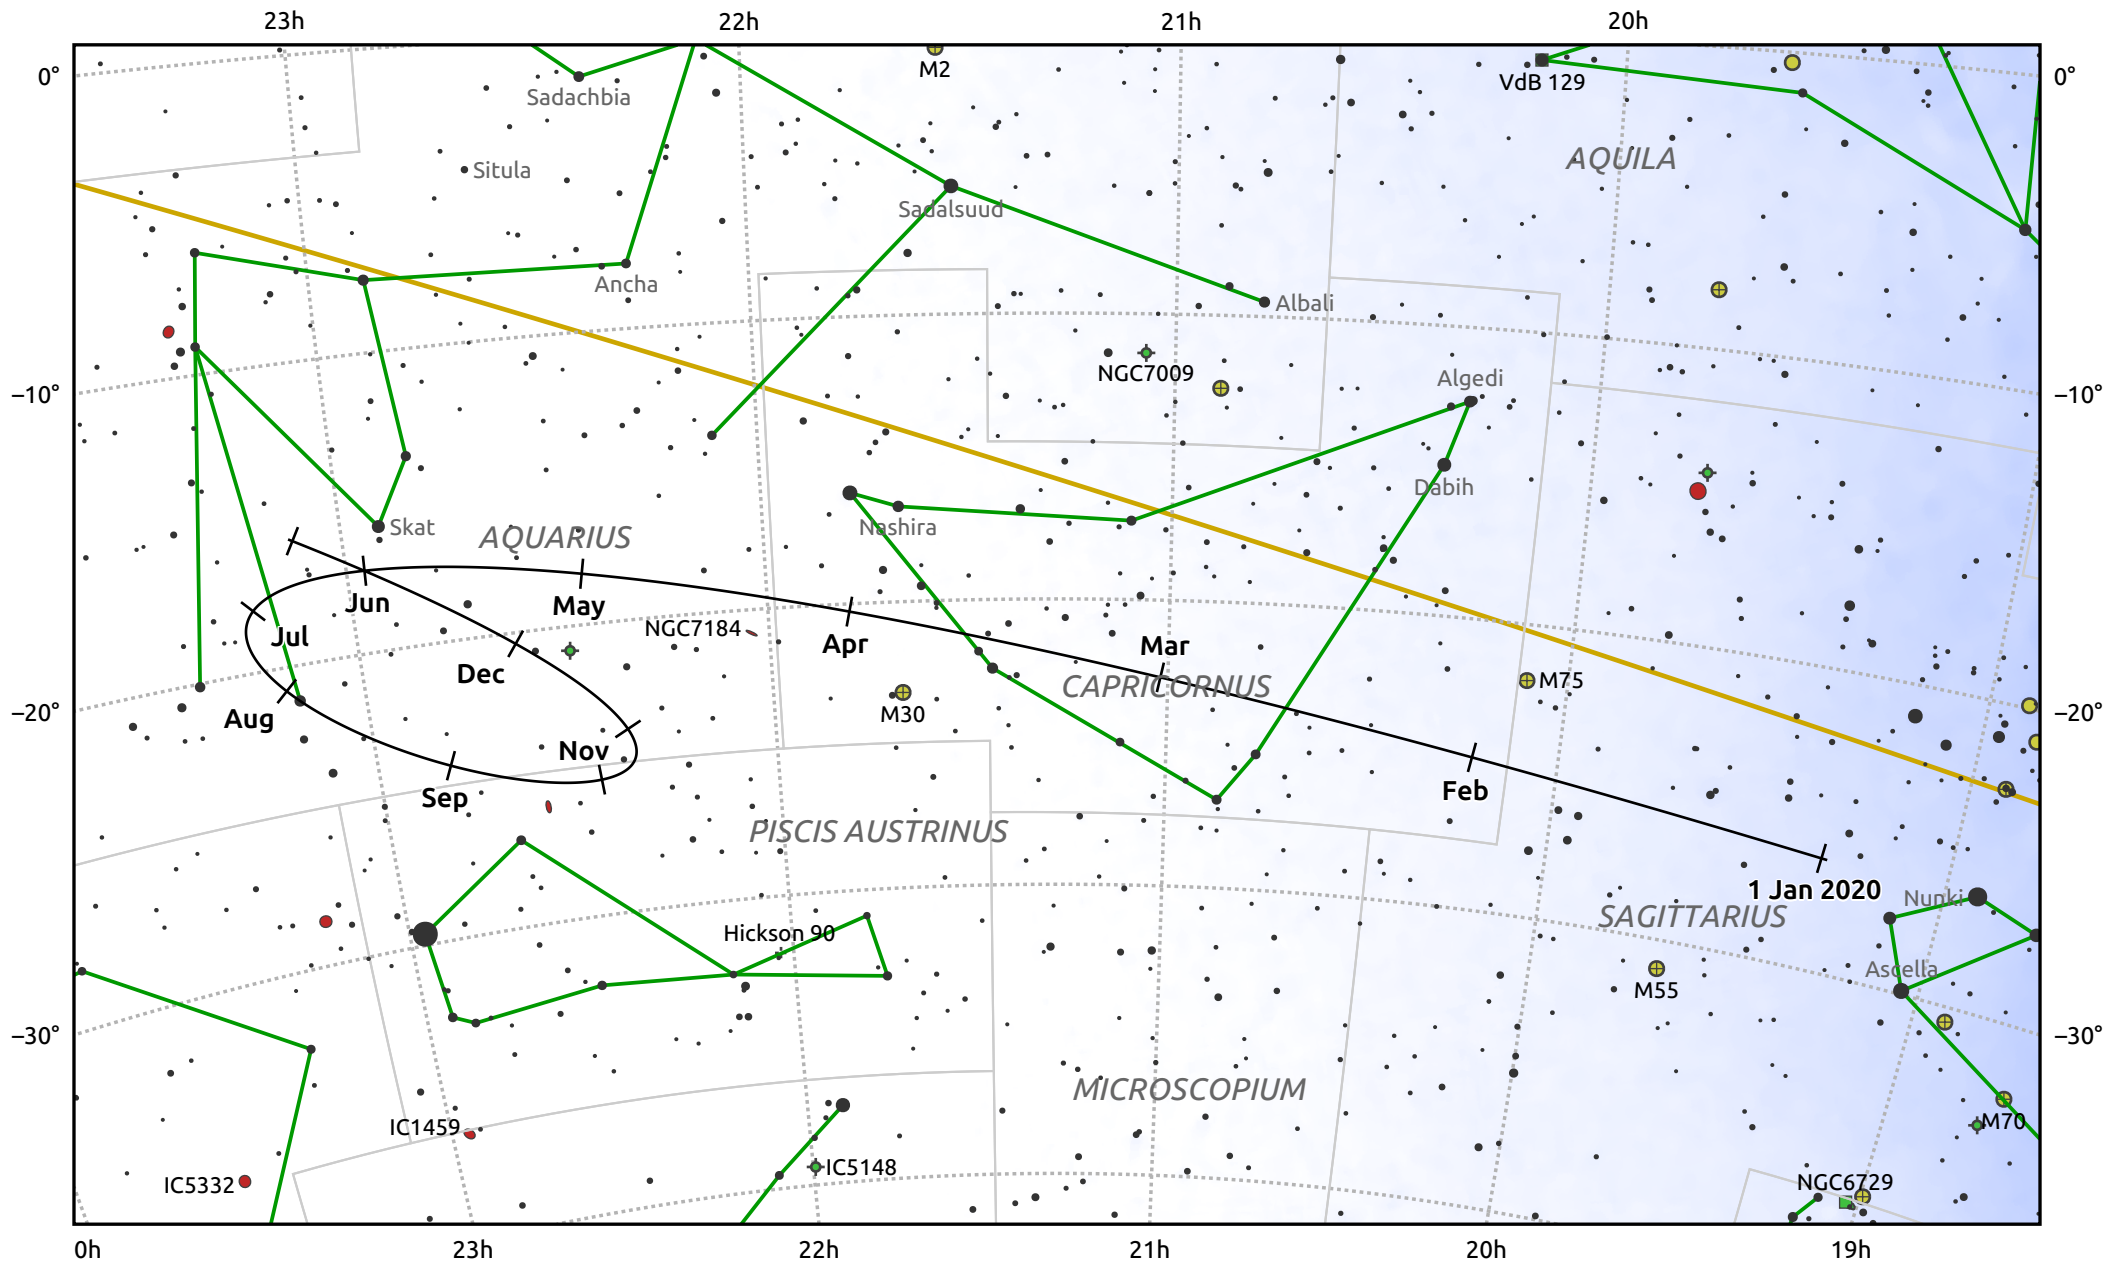

The path of Ceres in 2020

© Dominic Ford 2011–2025. Date markers placed at midnight UTC. Downloaded from <https://in-the-sky.org>

Magnitude scale: · 7.0 · 6.0 · 5.0 · 4.0 · 3.0 ● 2.0 ● 1.0

— Ecliptic Plane

● Galaxy ■ Bright nebula ○ Open cluster ⊕ Globular cluster ◆ Planetary nebula

Date	Mag
2020 Jan 1	8.9
2020 Apr 1	9.3
2020 Jul 1	8.5
2020 Aug 6	7.9
2020 Oct 1	8.1
2020 Nov 24	8.9
2021 Jan 1	9.2