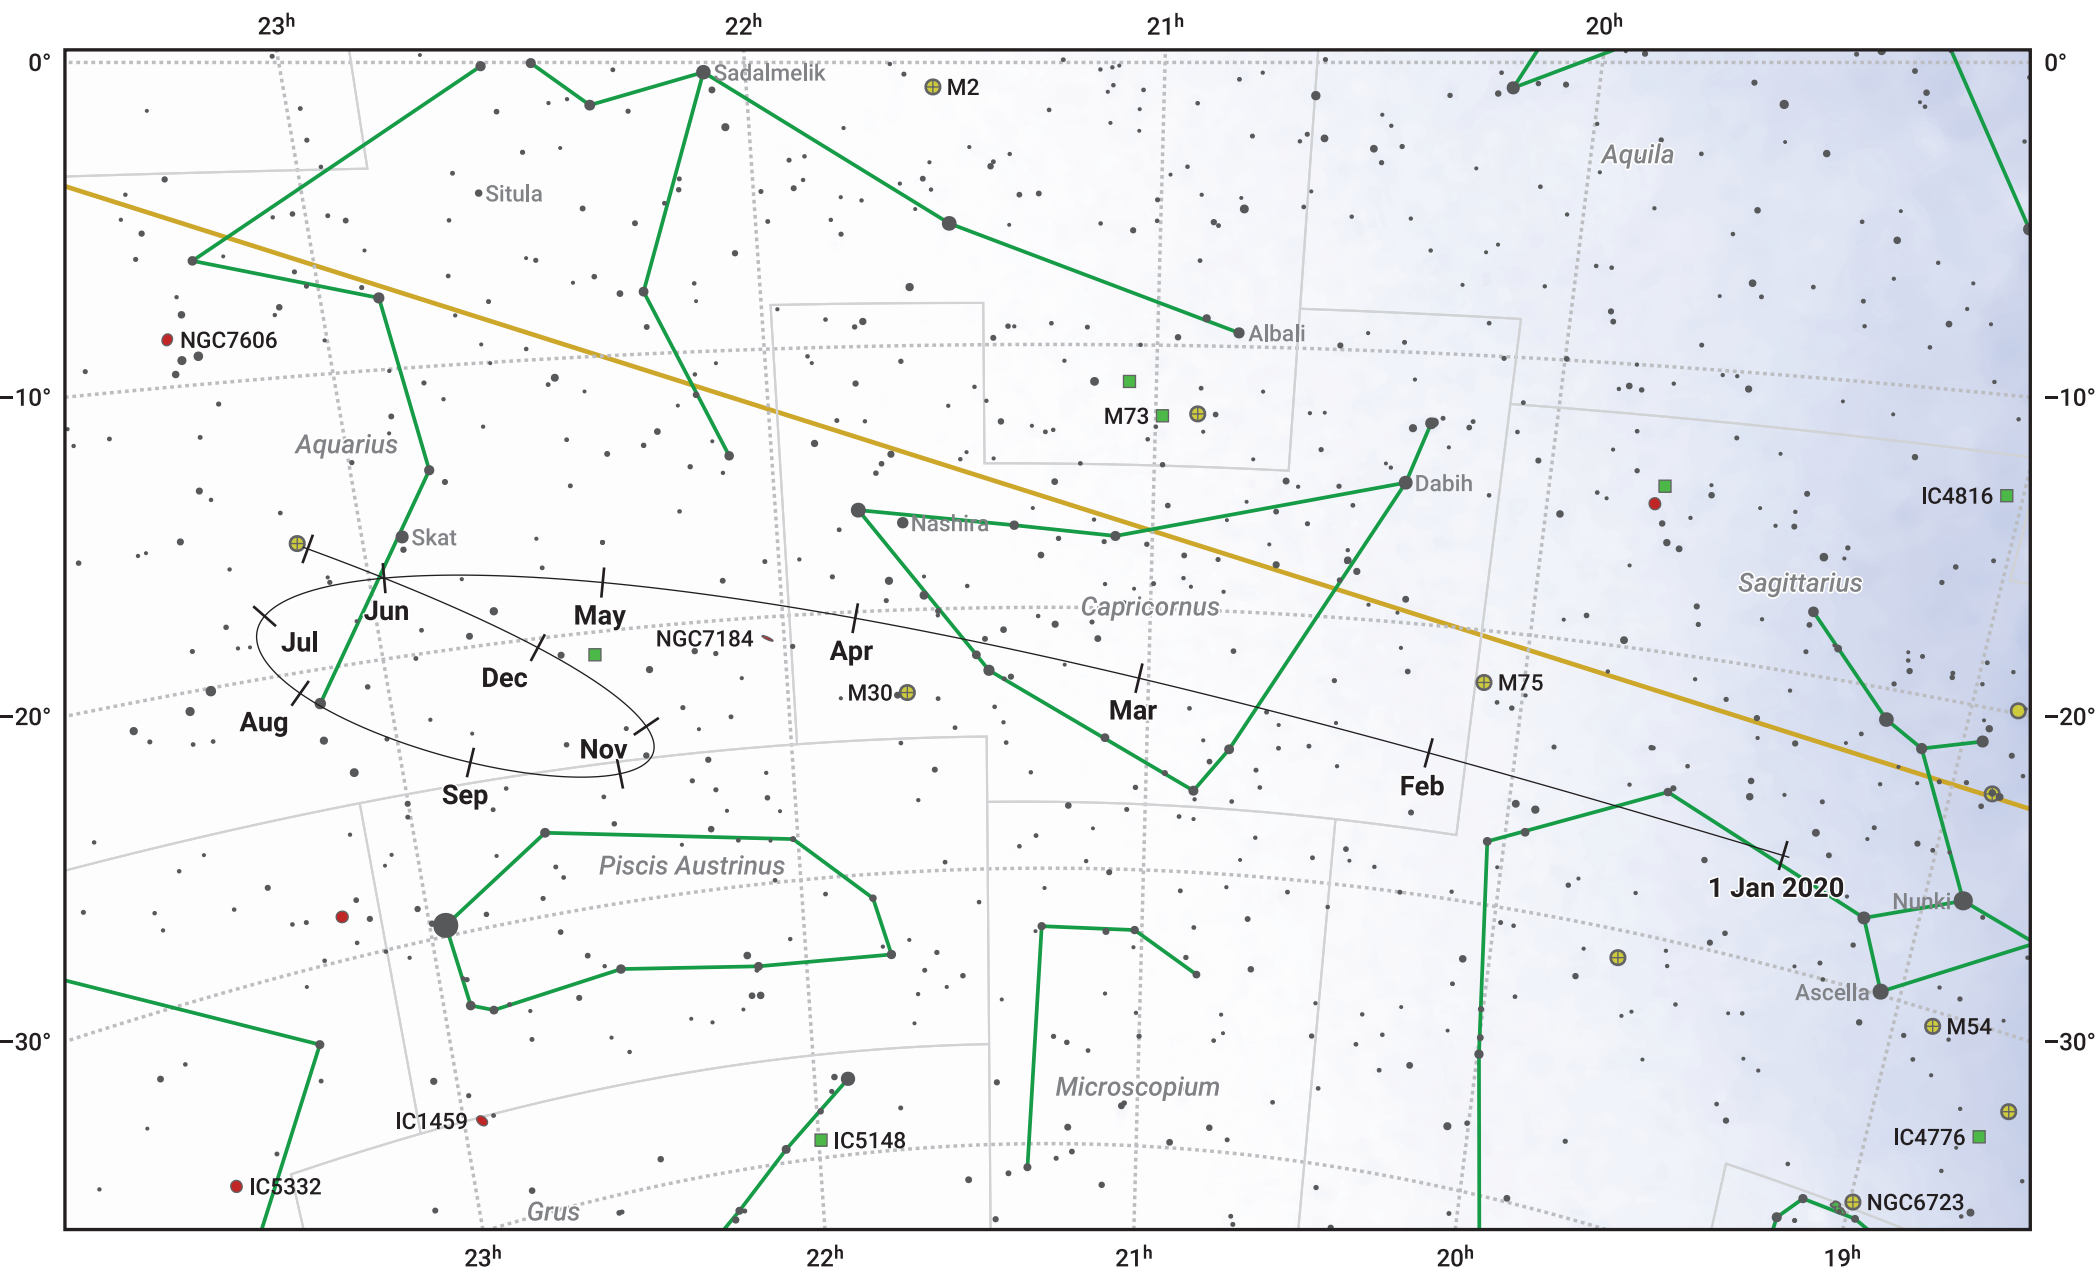

The path of Ceres in 2020

© Dominic Ford 2011–2024. Date markers placed at midnight UTC. Downloaded from <https://in-the-sky.org>

Magnitude scale: ● 7.0 ● 6.0 ● 5.0 ● 4.0 ● 3.0 ● 2.0 ● 1.0

— Ecliptic Plane

● Galaxy ■ Bright nebula ● Open cluster ⊕ Globular cluster

Date	Mag
2020 Jan 1	8.9
2020 Apr 1	9.3
2020 Jul 1	8.5
2020 Aug 6	7.9
2020 Oct 1	8.1
2020 Nov 24	8.9
2021 Jan 1	9.2