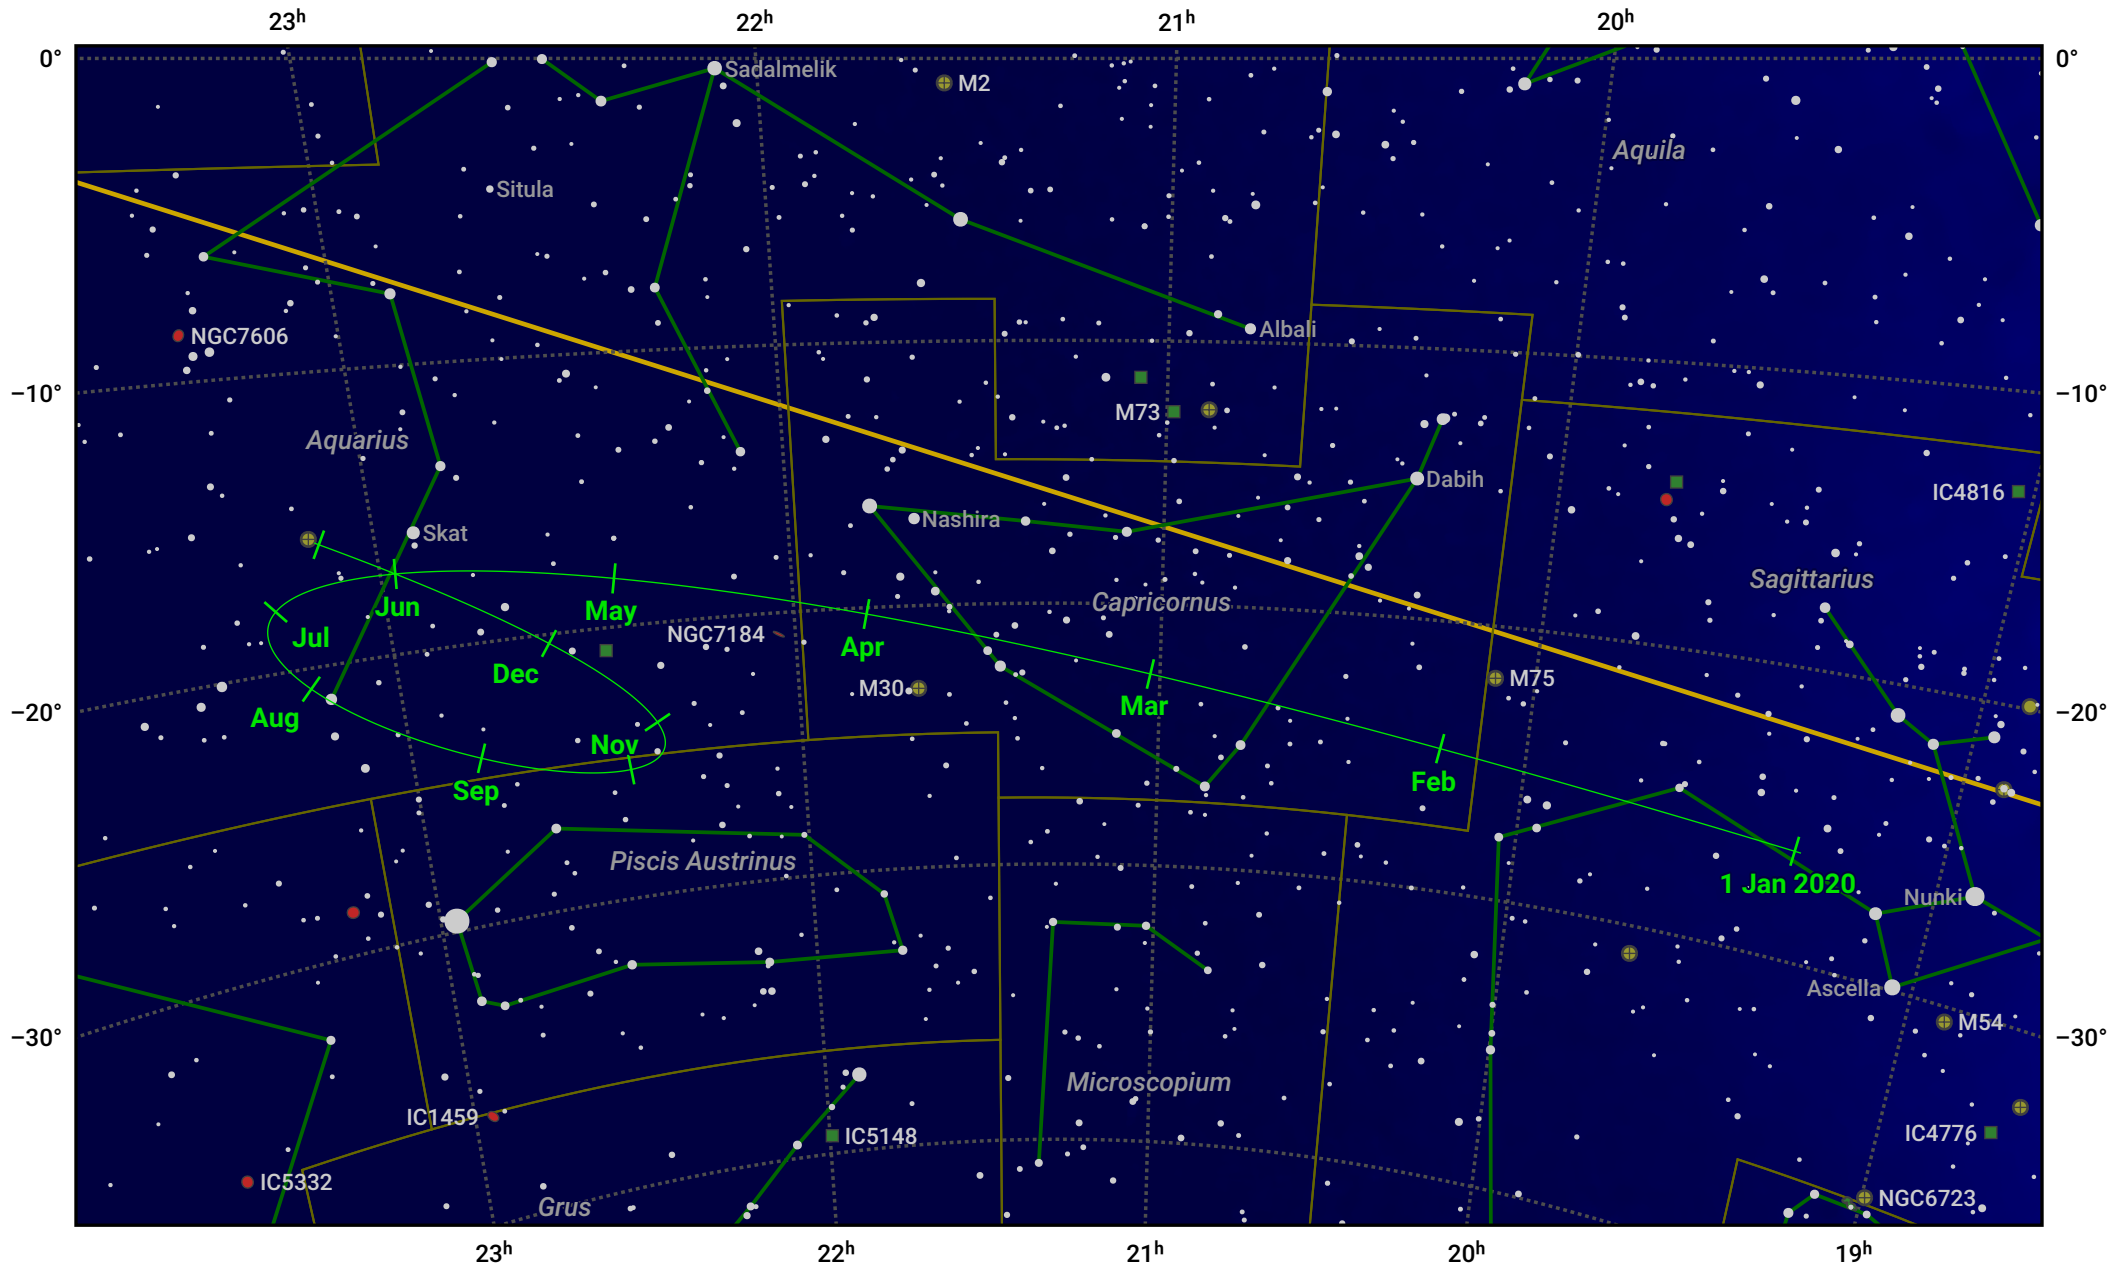

# The path of Ceres in 2020

© Dominic Ford 2011–2024. Date markers placed at midnight UTC. Downloaded from <https://in-the-sky.org>

Magnitude scale: ● 7.0 ● 6.0 ● 5.0 ● 4.0 ● 3.0 ● 2.0 ● 1.0

— Ecliptic Plane

● Galaxy    ■ Bright nebula    ● Open cluster    ● Globular cluster

Date	Mag
2020 Jan 1	8.9
2020 Apr 1	9.3
2020 Jul 1	8.5
2020 Aug 6	7.9
2020 Oct 1	8.1
2020 Nov 24	8.9
2021 Jan 1	9.2