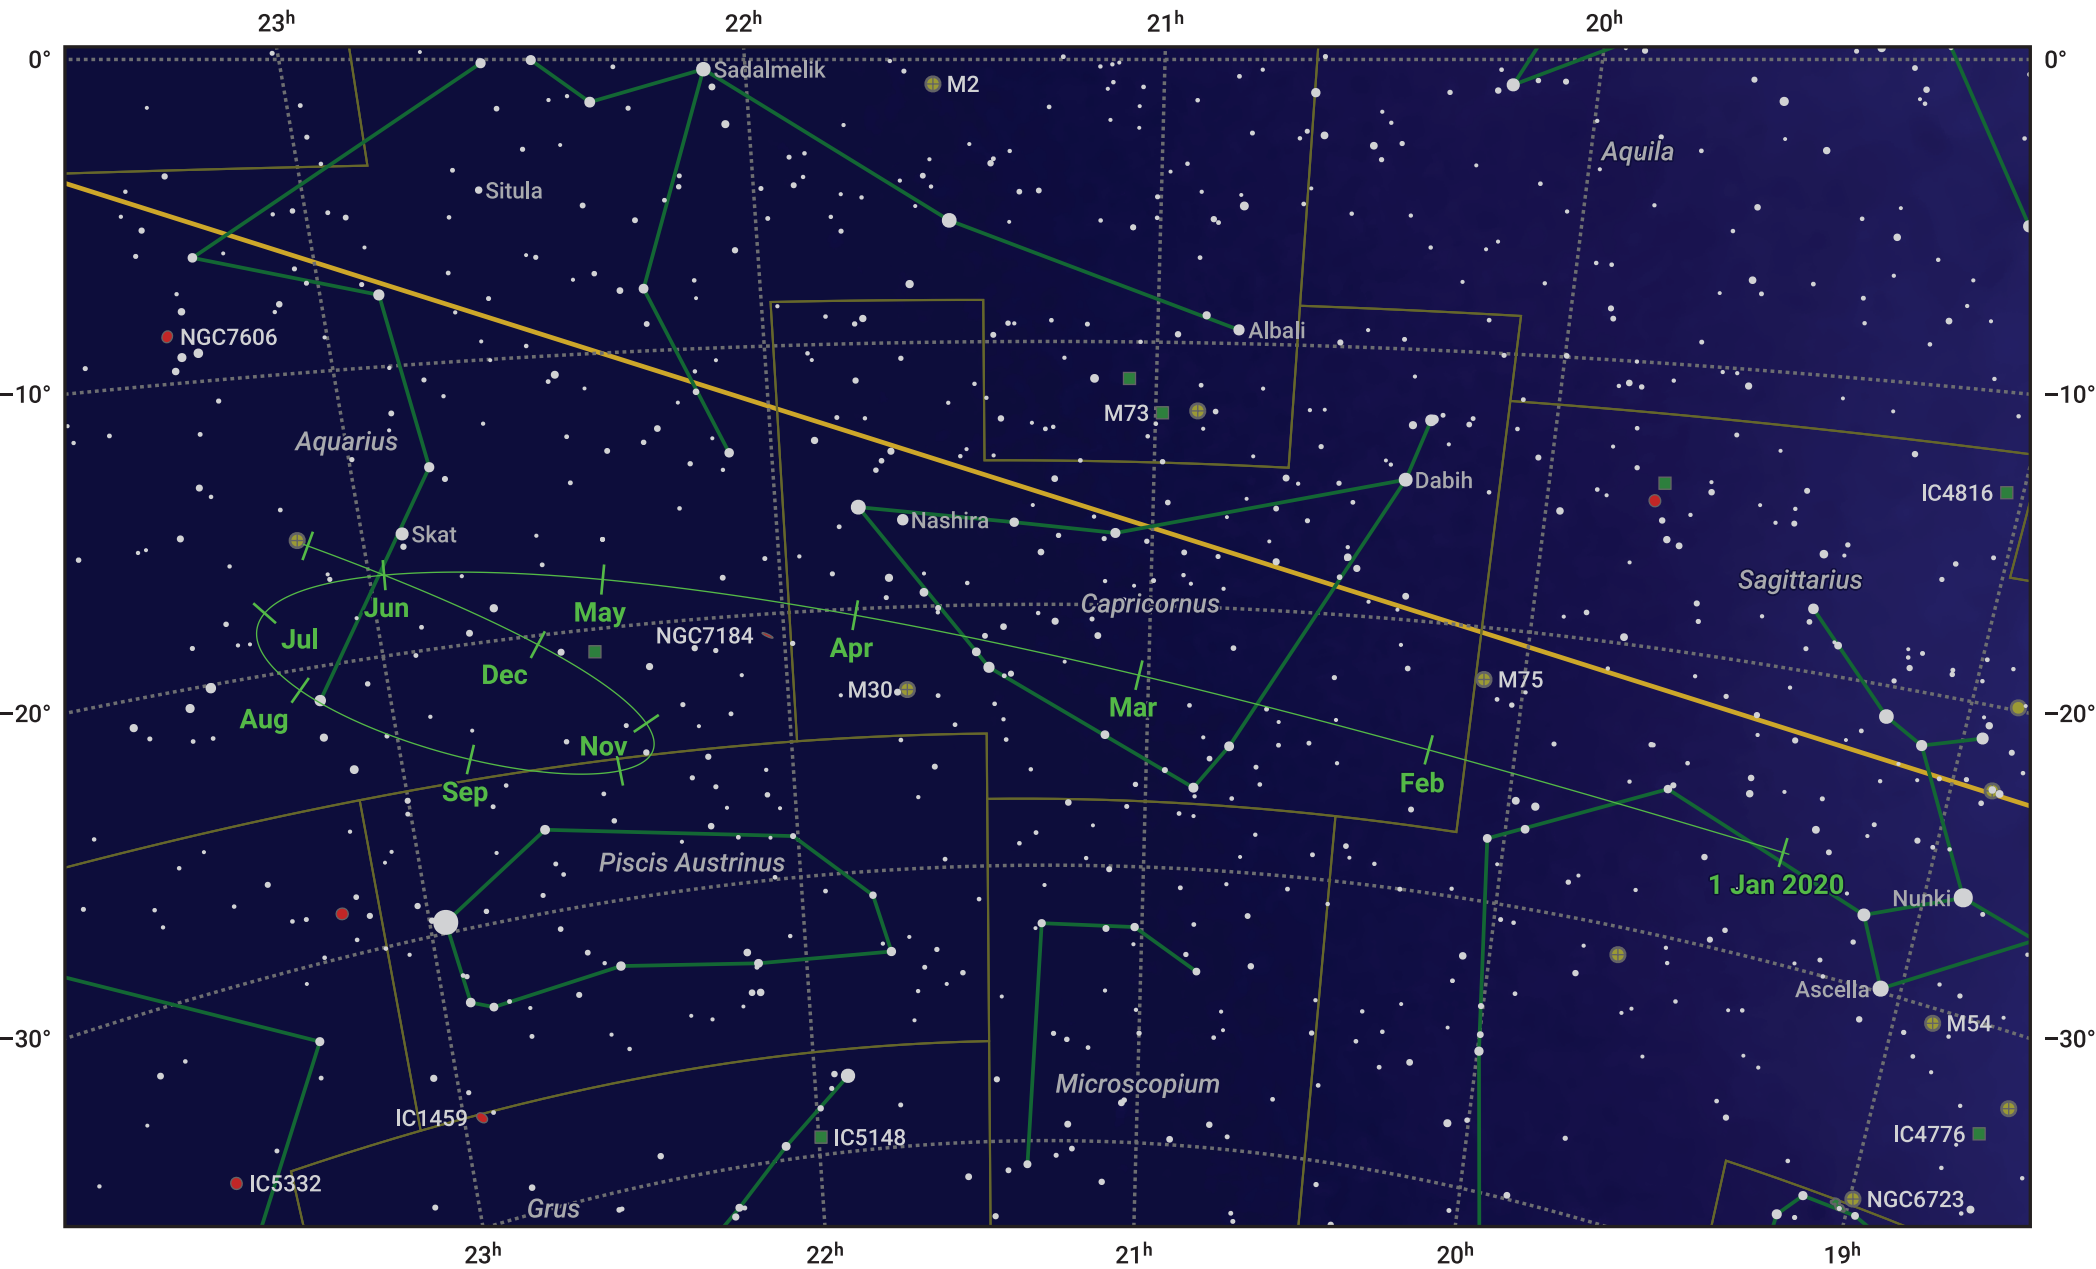

The path of Ceres in 2020

© Dominic Ford 2011–2024. Date markers placed at midnight UTC. Downloaded from <https://in-the-sky.org>

Magnitude scale: ● 7.0 ● 6.0 ● 5.0 ● 4.0 ● 3.0 ● 2.0 ● 1.0

— Ecliptic Plane

● Galaxy ■ Bright nebula ● Open cluster ● Globular cluster

Date	Mag
2020 Jan 1	8.9
2020 Apr 1	9.3
2020 Jul 1	8.5
2020 Aug 6	7.9
2020 Oct 1	8.1
2020 Nov 24	8.9
2021 Jan 1	9.2