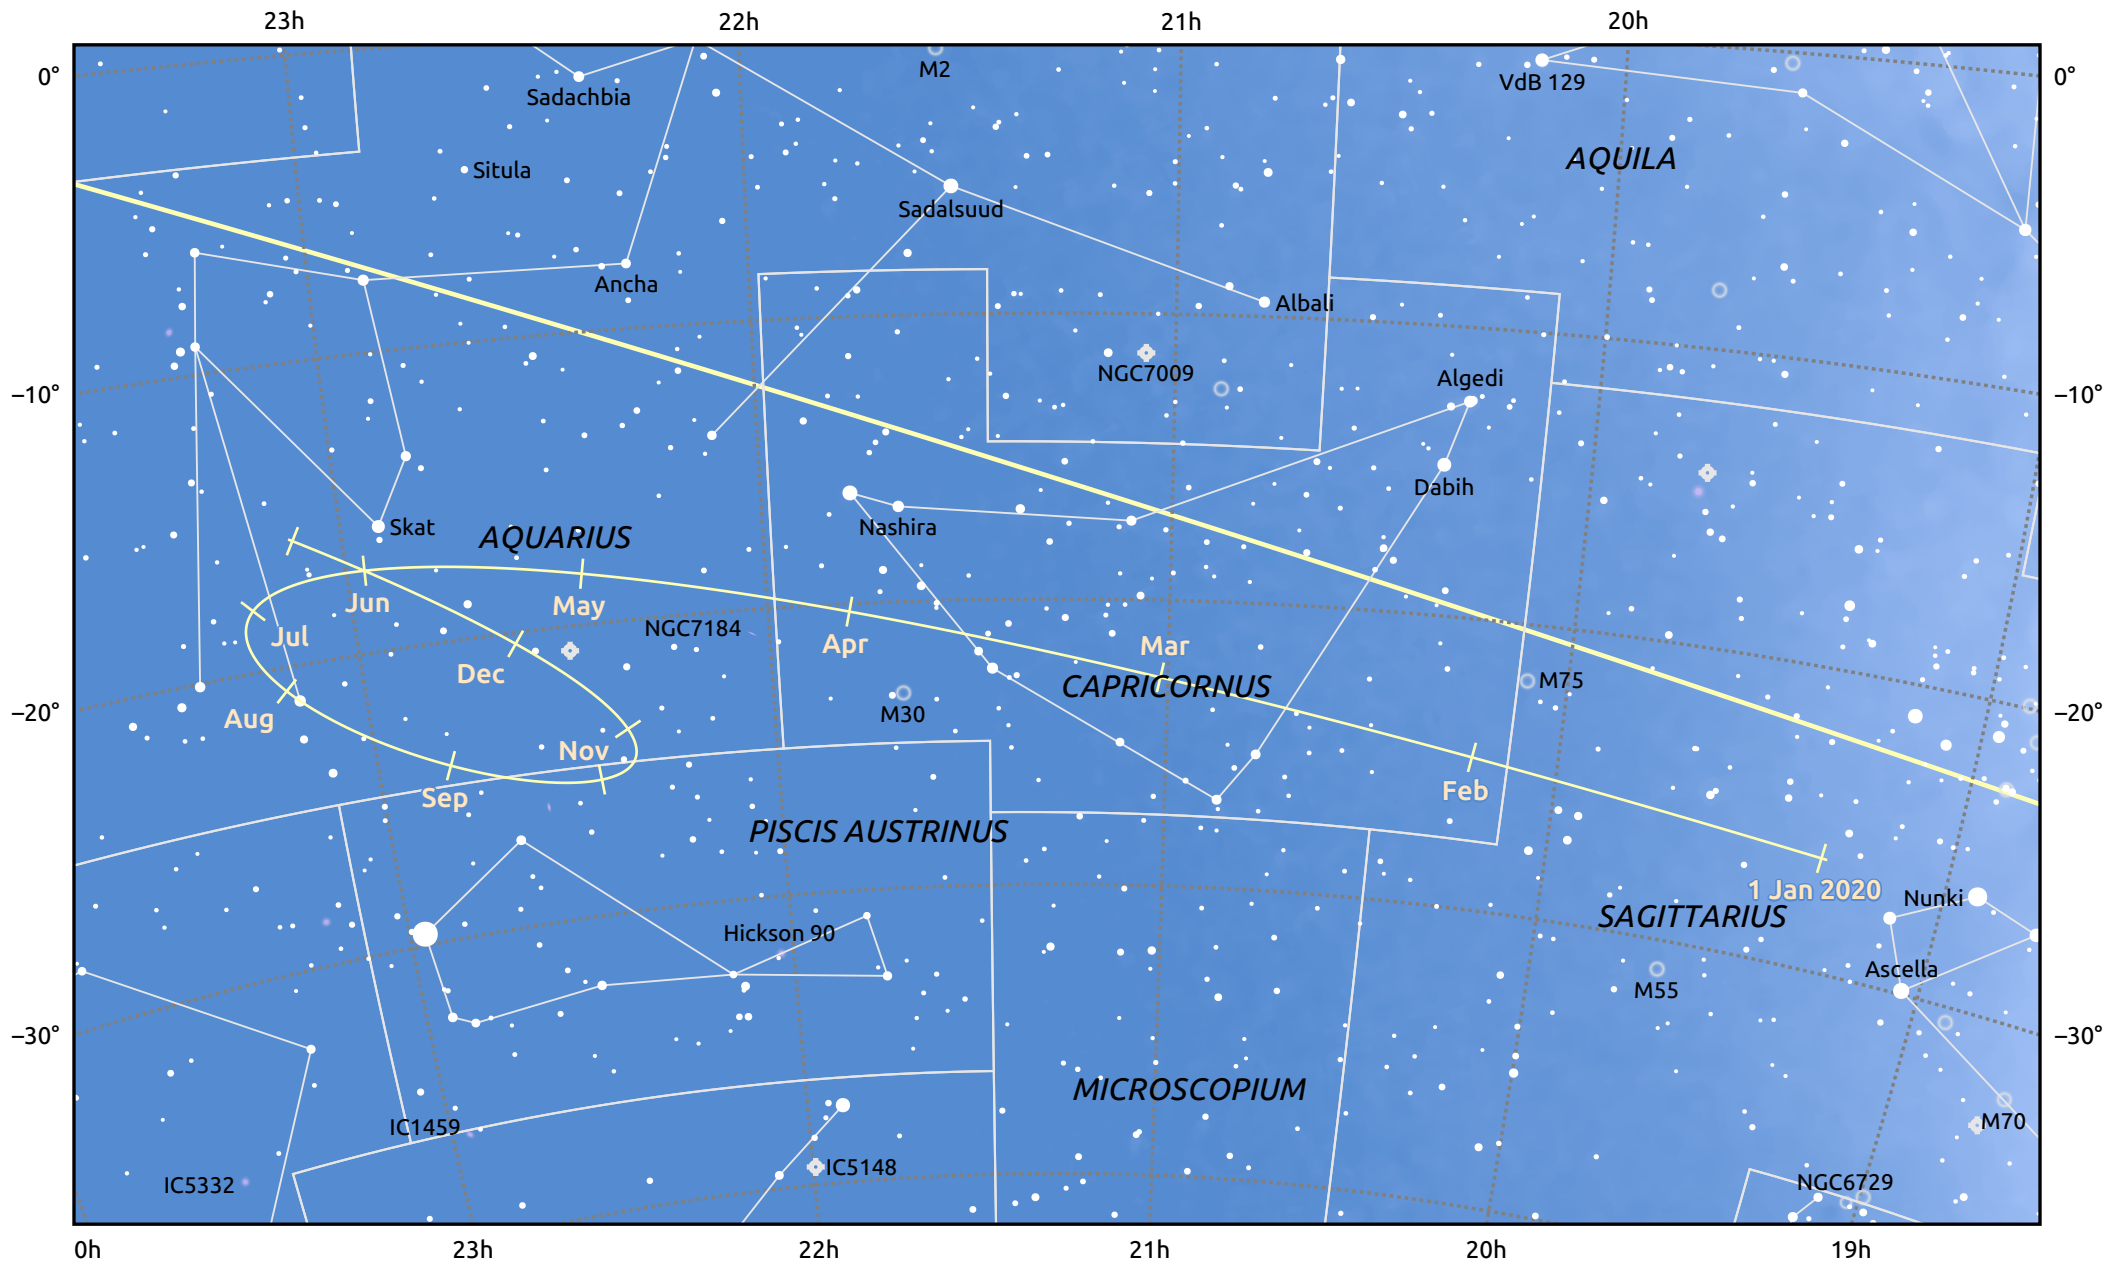

# The path of Ceres in 2020

© Dominic Ford 2011–2025. Date markers placed at midnight UTC. Downloaded from <https://in-the-sky.org>

Magnitude scale: • 7.0 • 6.0 • 5.0 • 4.0 • 3.0 • 2.0 • 1.0

— Ecliptic Plane

Galaxy Bright nebula Open cluster Globular cluster Planetary nebula

Date	Mag
2020 Jan 1	8.9
2020 Apr 1	9.3
2020 Jul 1	8.5
2020 Aug 6	7.9
2020 Oct 1	8.1
2020 Nov 24	8.9
2021 Jan 1	9.2