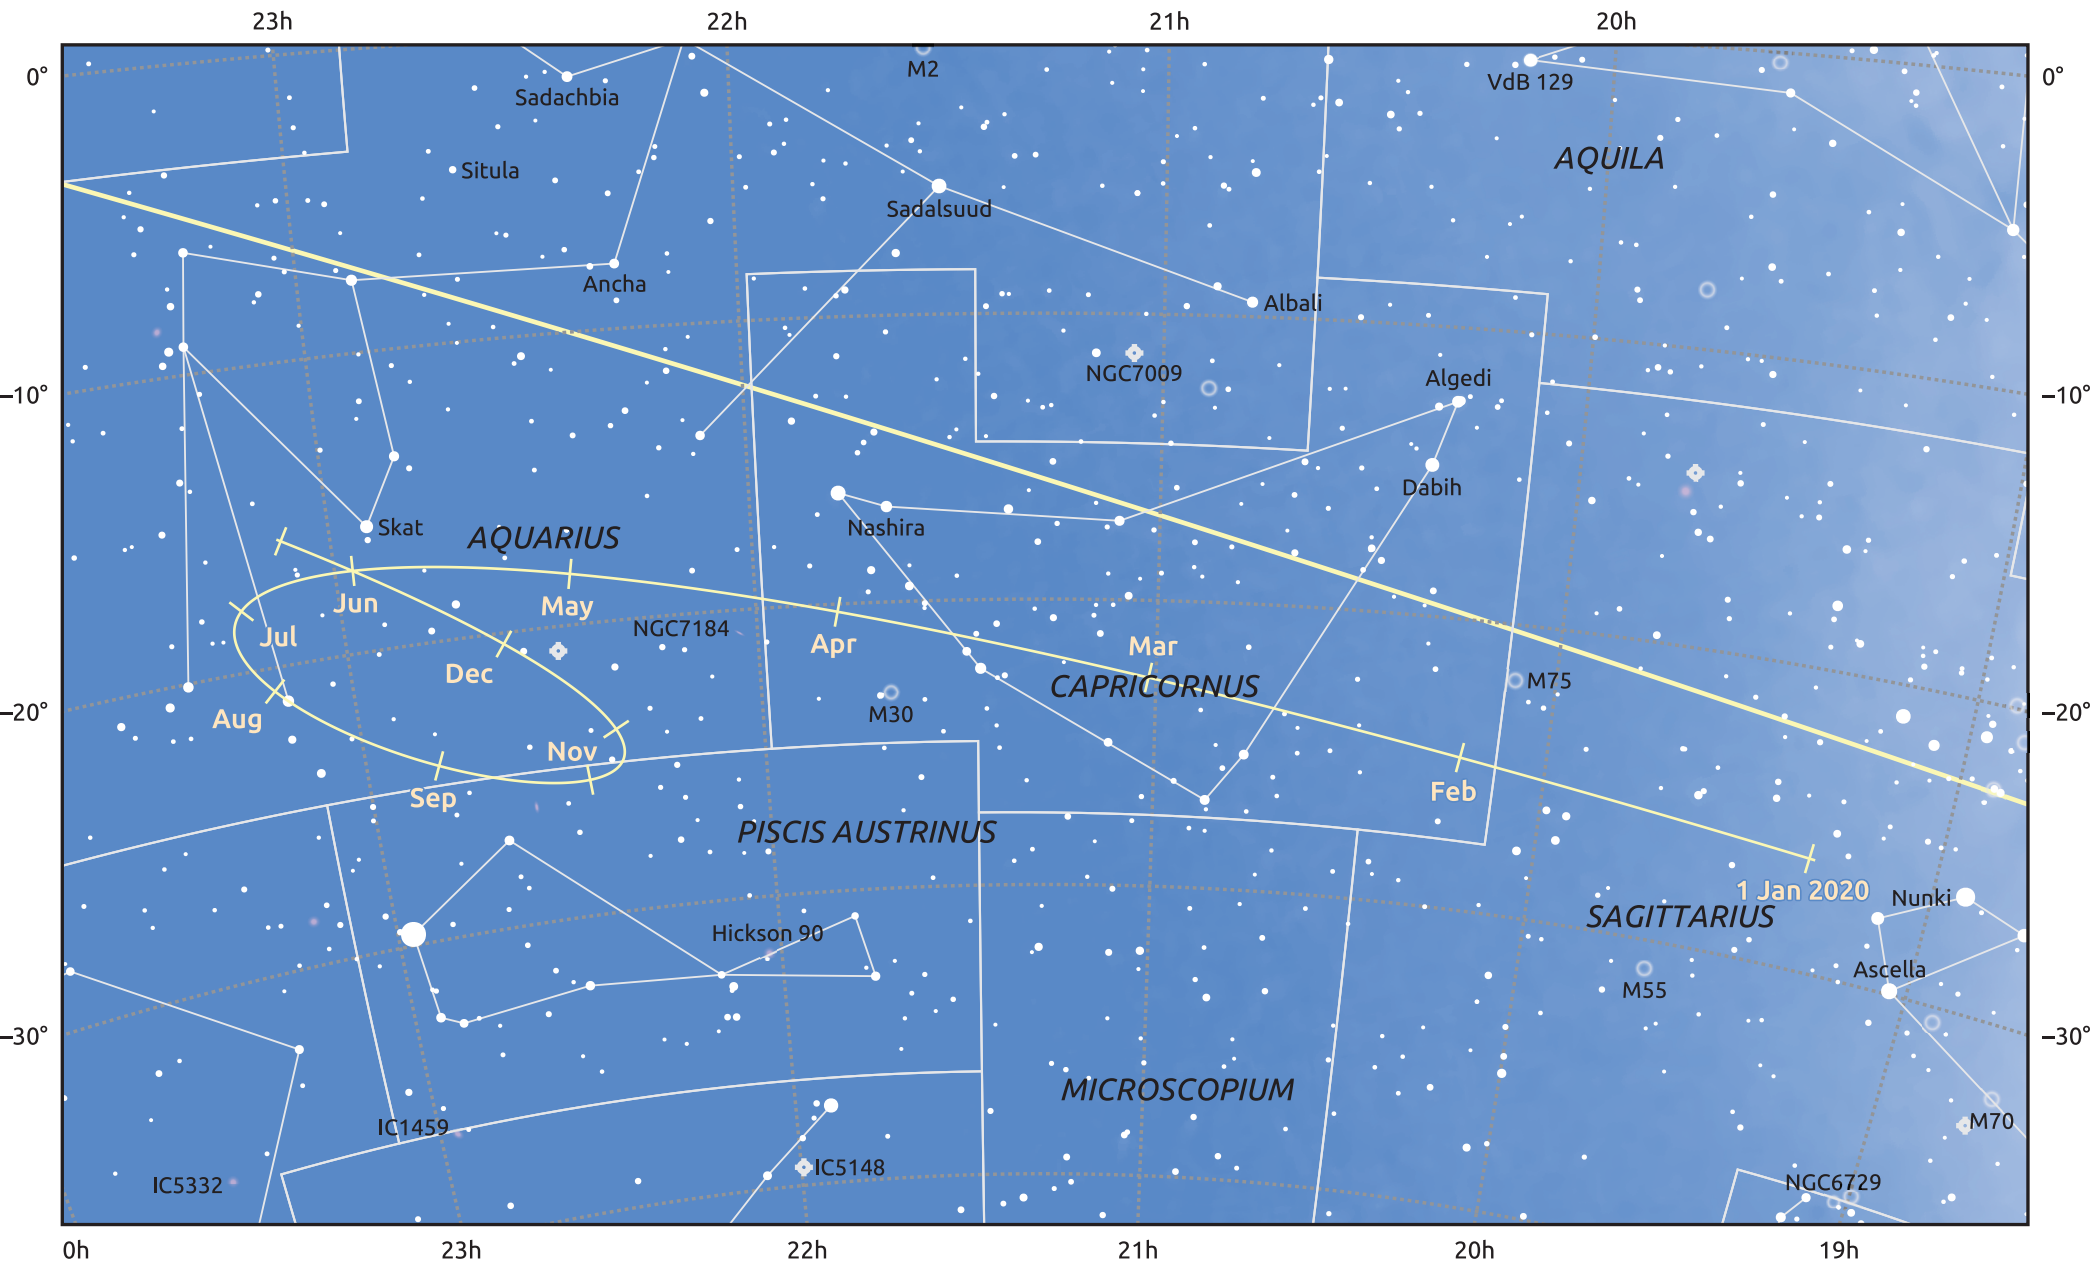

The path of Ceres in 2020

© Dominic Ford 2011–2025. Date markers placed at midnight UTC. Downloaded from <https://in-the-sky.org>

Magnitude scale: -7.0 • 6.0 • 5.0 • 4.0 • 3.0 ● 2.0 ● 1.0

— Ecliptic Plane

Galaxy Bright nebula Open cluster Globular cluster Planetary nebula

Date	Mag
2020 Jan 1	8.9
2020 Apr 1	9.3
2020 Jul 1	8.5
2020 Aug 6	7.9
2020 Oct 1	8.1
2020 Nov 24	8.9
2021 Jan 1	9.2