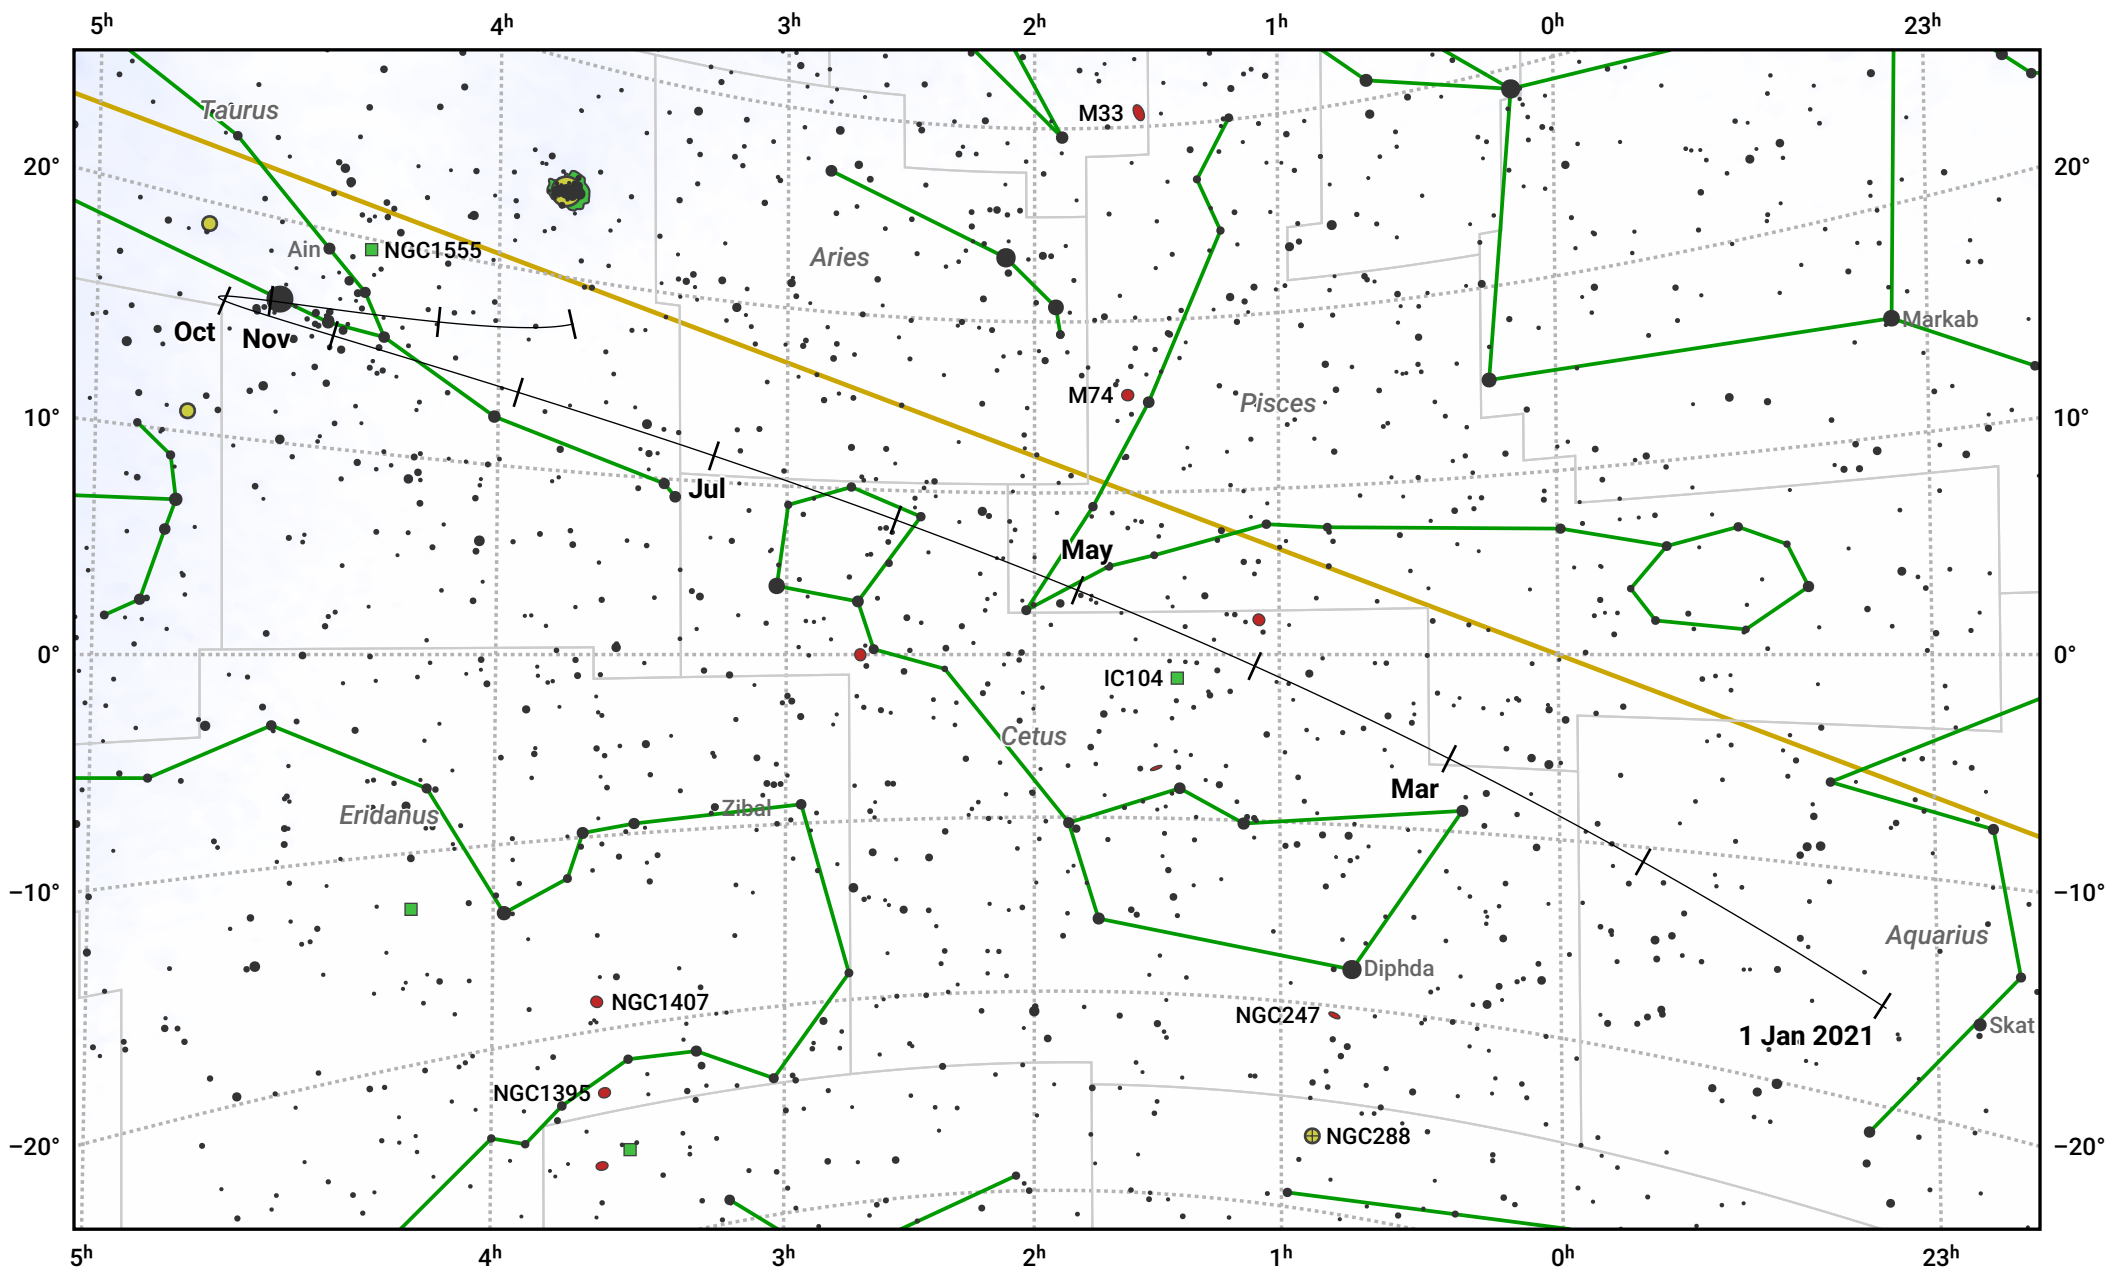

The path of Ceres in 2021

© Dominic Ford 2011–2023. Date markers placed at midnight UTC. Downloaded from <https://in-the-sky.org>

Magnitude scale: ● 7.0 ● 6.0 ● 5.0 ● 4.0 ● 3.0 ● 2.0 ● 1.0 ● 0.0

— Ecliptic Plane

● Galaxy ■ Bright nebula ● Open cluster ⊕ Globular cluster

Date	Mag
2021 Jan 1	9.2
2021 Apr 1	8.9
2021 Jul 1	9.1
2021 Oct 1	8.2
2021 Oct 5	8.2
2021 Nov 19	7.1
2022 Jan 1	7.7