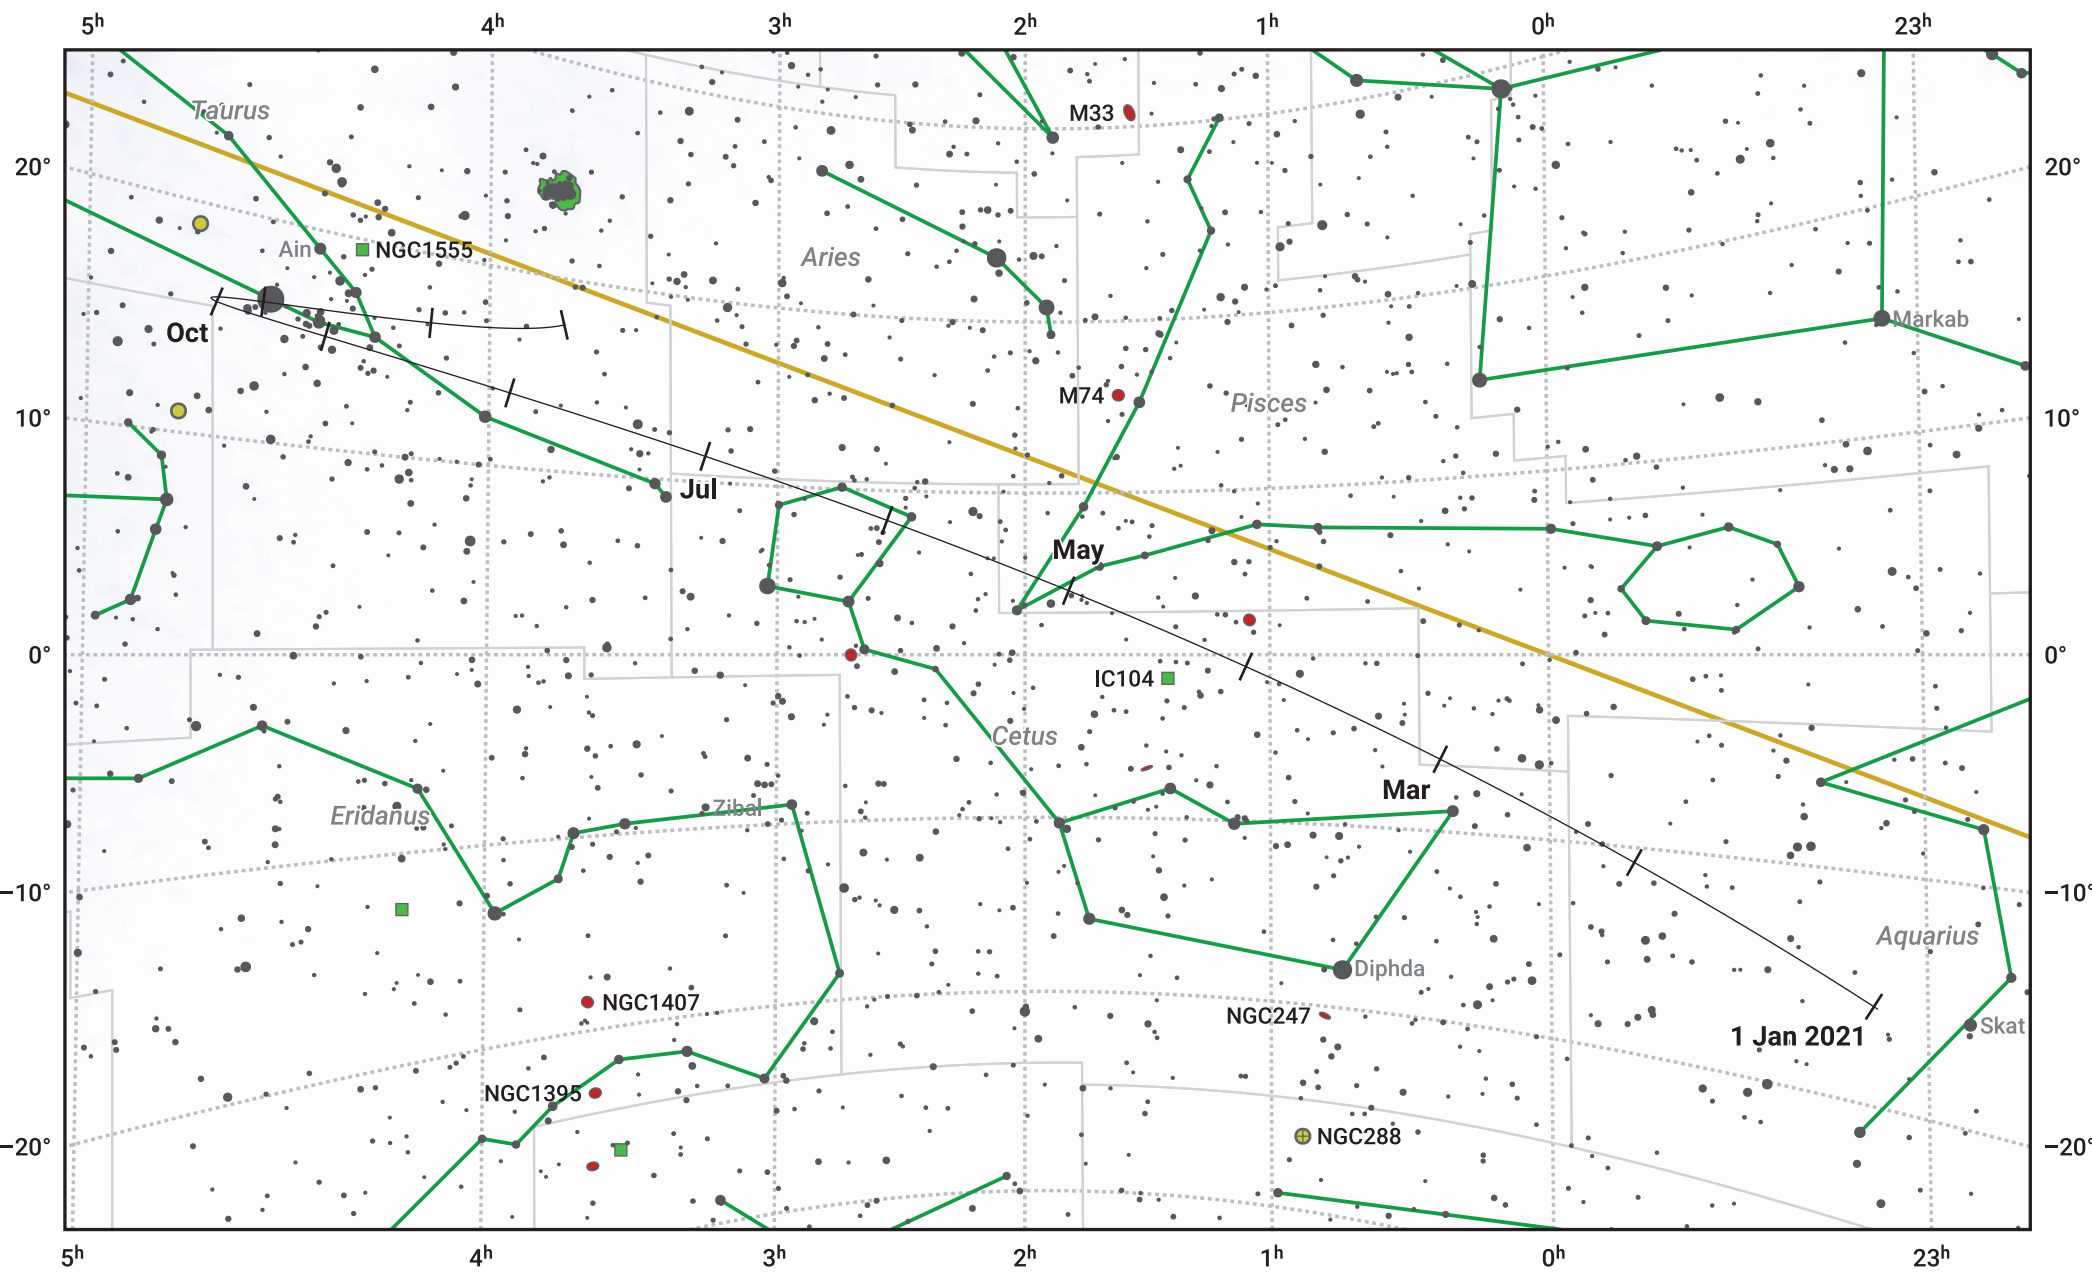

The path of Ceres in 2021

© Dominic Ford 2011–2024. Date markers placed at midnight UTC. Downloaded from <https://in-the-sky.org>

Magnitude scale: • 7.0 • 6.0 • 5.0 • 4.0 • 3.0 • 2.0 • 1.0 • 0.0

— Ecliptic Plane

● Galaxy ■ Bright nebula ● Open cluster ⊕ Globular cluster

Date	Mag
2021 Jan 1	9.2
2021 Apr 1	8.9
2021 Jul 1	9.1
2021 Oct 1	8.2
2021 Oct 5	8.2
2021 Nov 19	7.2
2022 Jan 1	7.7