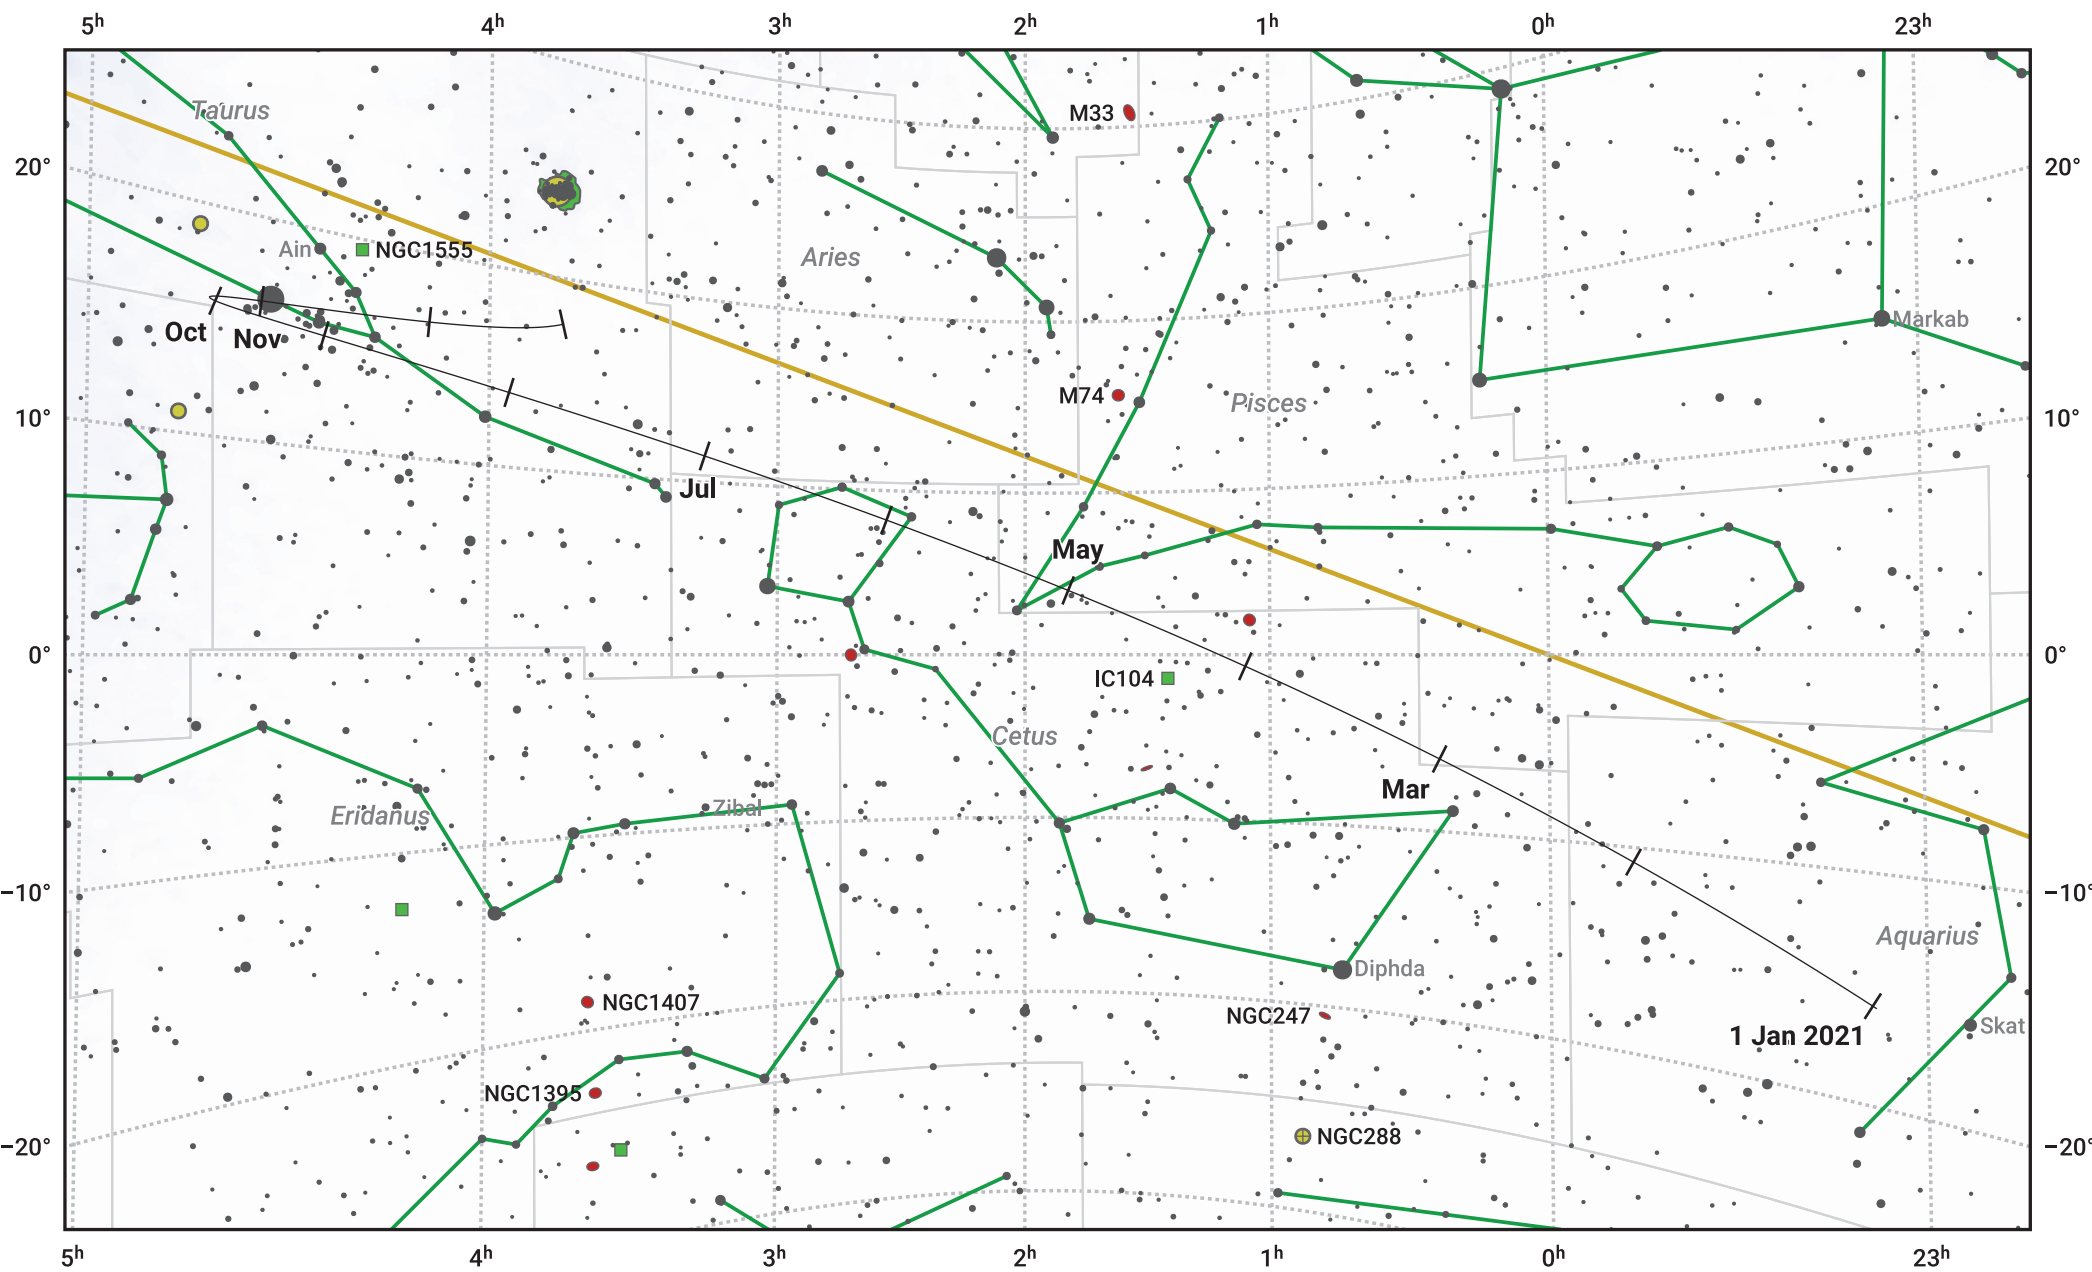

The path of Ceres in 2021

© Dominic Ford 2011–2023. Date markers placed at midnight UTC. Downloaded from <https://in-the-sky.org>

Magnitude scale: • 7.0 • 6.0 • 5.0 • 4.0 • 3.0 • 2.0 • 1.0 • 0.0

— Ecliptic Plane

- Galaxy
- Bright nebula
- Open cluster
- ⊕ Globular cluster

Date	Mag
2021 Jan 1	9.2
2021 Apr 1	8.9
2021 Jul 1	9.1
2021 Oct 1	8.2
2021 Oct 5	8.2
2021 Nov 19	7.1
2022 Jan 1	7.7