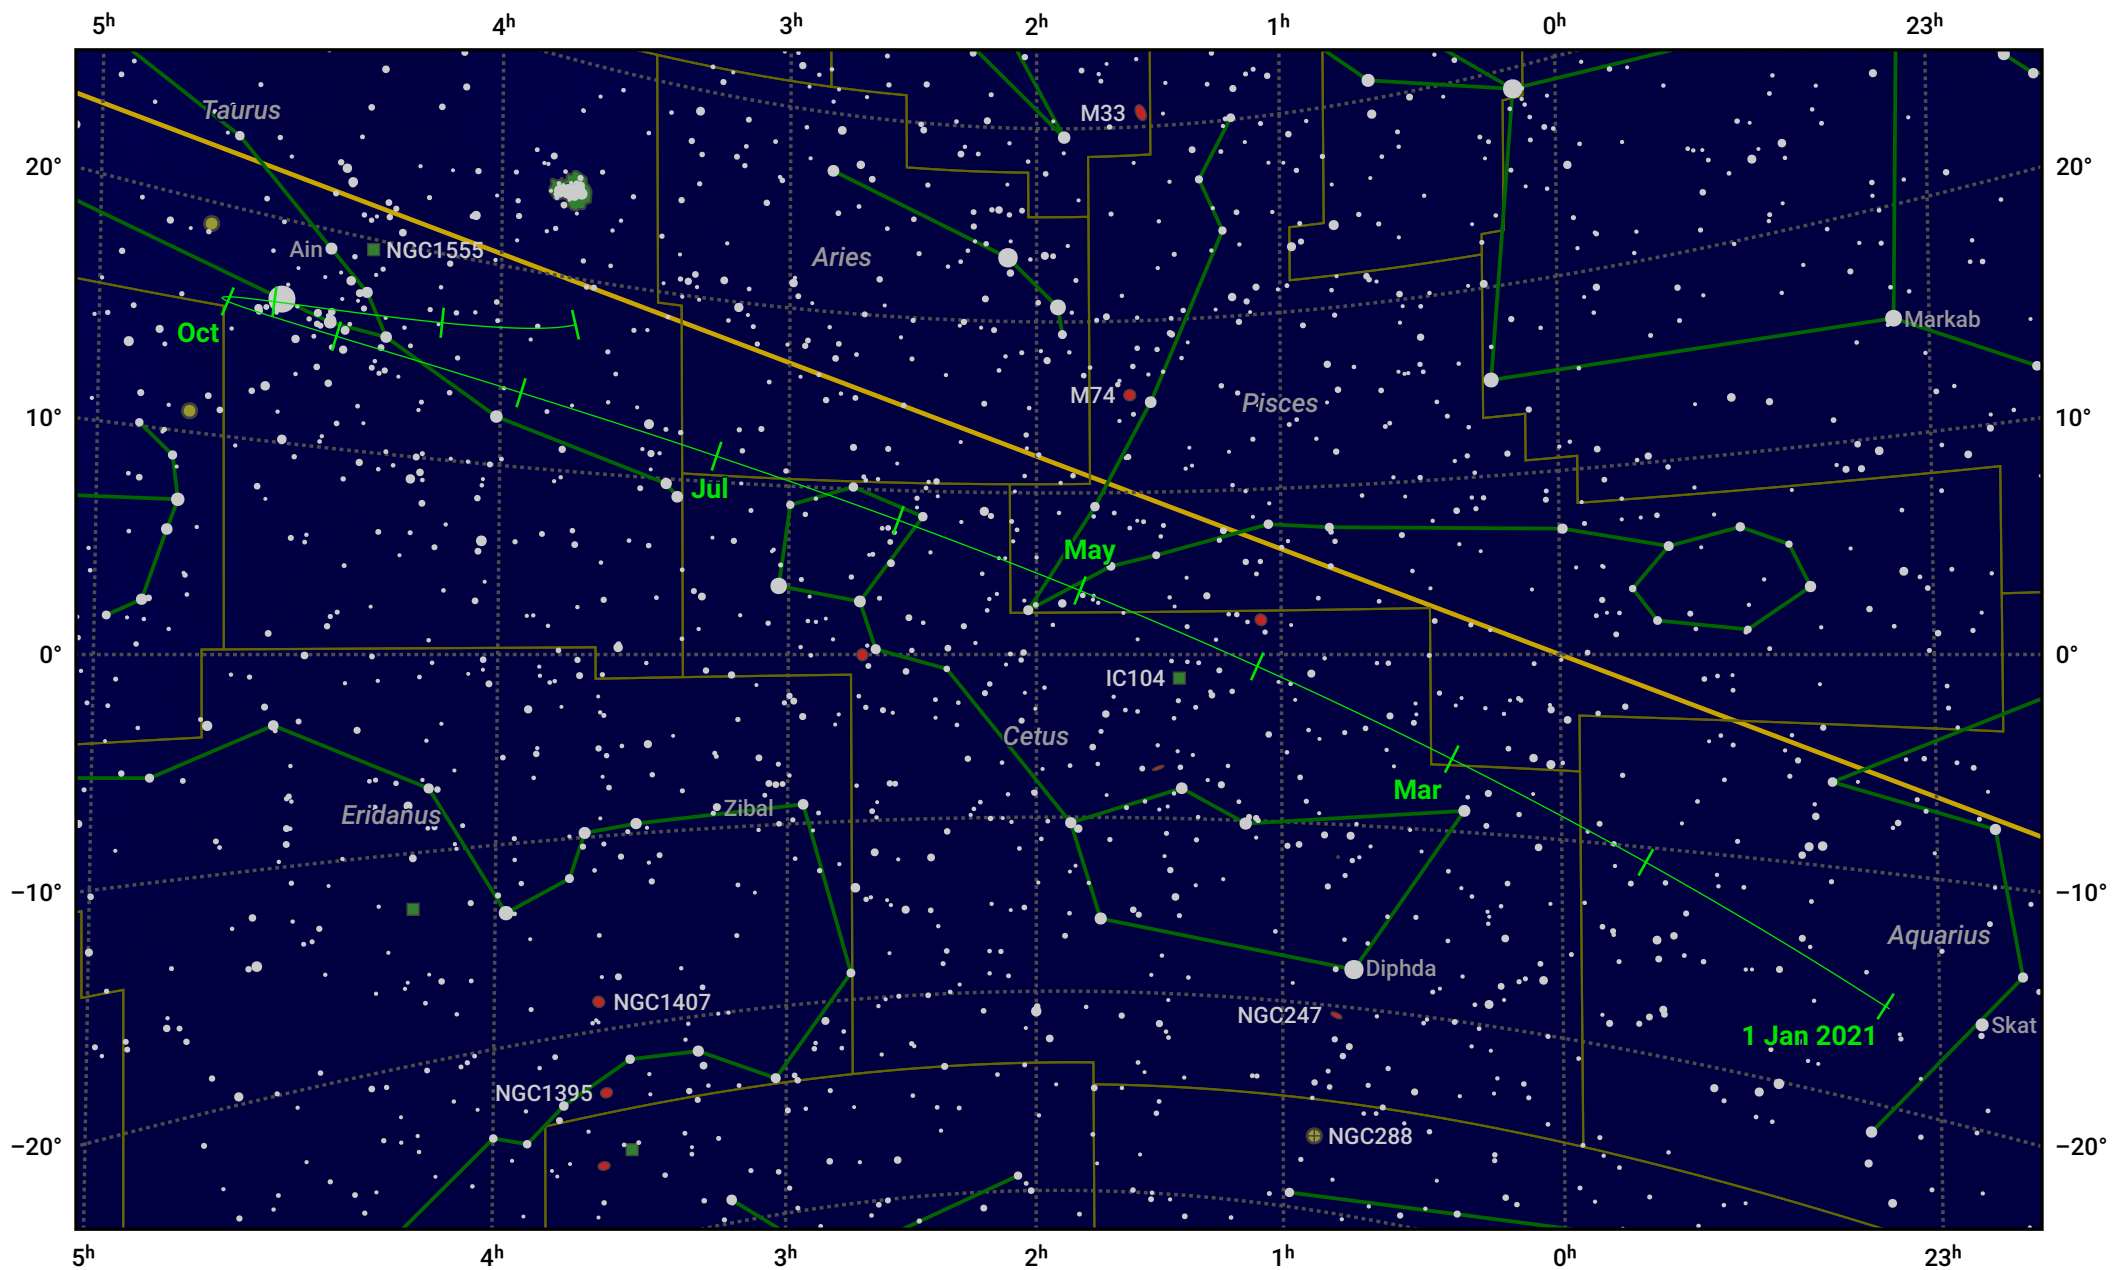

The path of Ceres in 2021

© Dominic Ford 2011–2024. Date markers placed at midnight UTC. Downloaded from <https://in-the-sky.org>

Magnitude scale: ● 7.0 ● 6.0 ● 5.0 ● 4.0 ● 3.0 ● 2.0 ● 1.0 ● 0.0

— Ecliptic Plane

● Galaxy ■ Bright nebula ● Open cluster ⊕ Globular cluster

Date	Mag
2021 Jan 1	9.2
2021 Apr 1	8.9
2021 Jul 1	9.1
2021 Oct 1	8.2
2021 Oct 5	8.2
2021 Nov 19	7.2
2022 Jan 1	7.7