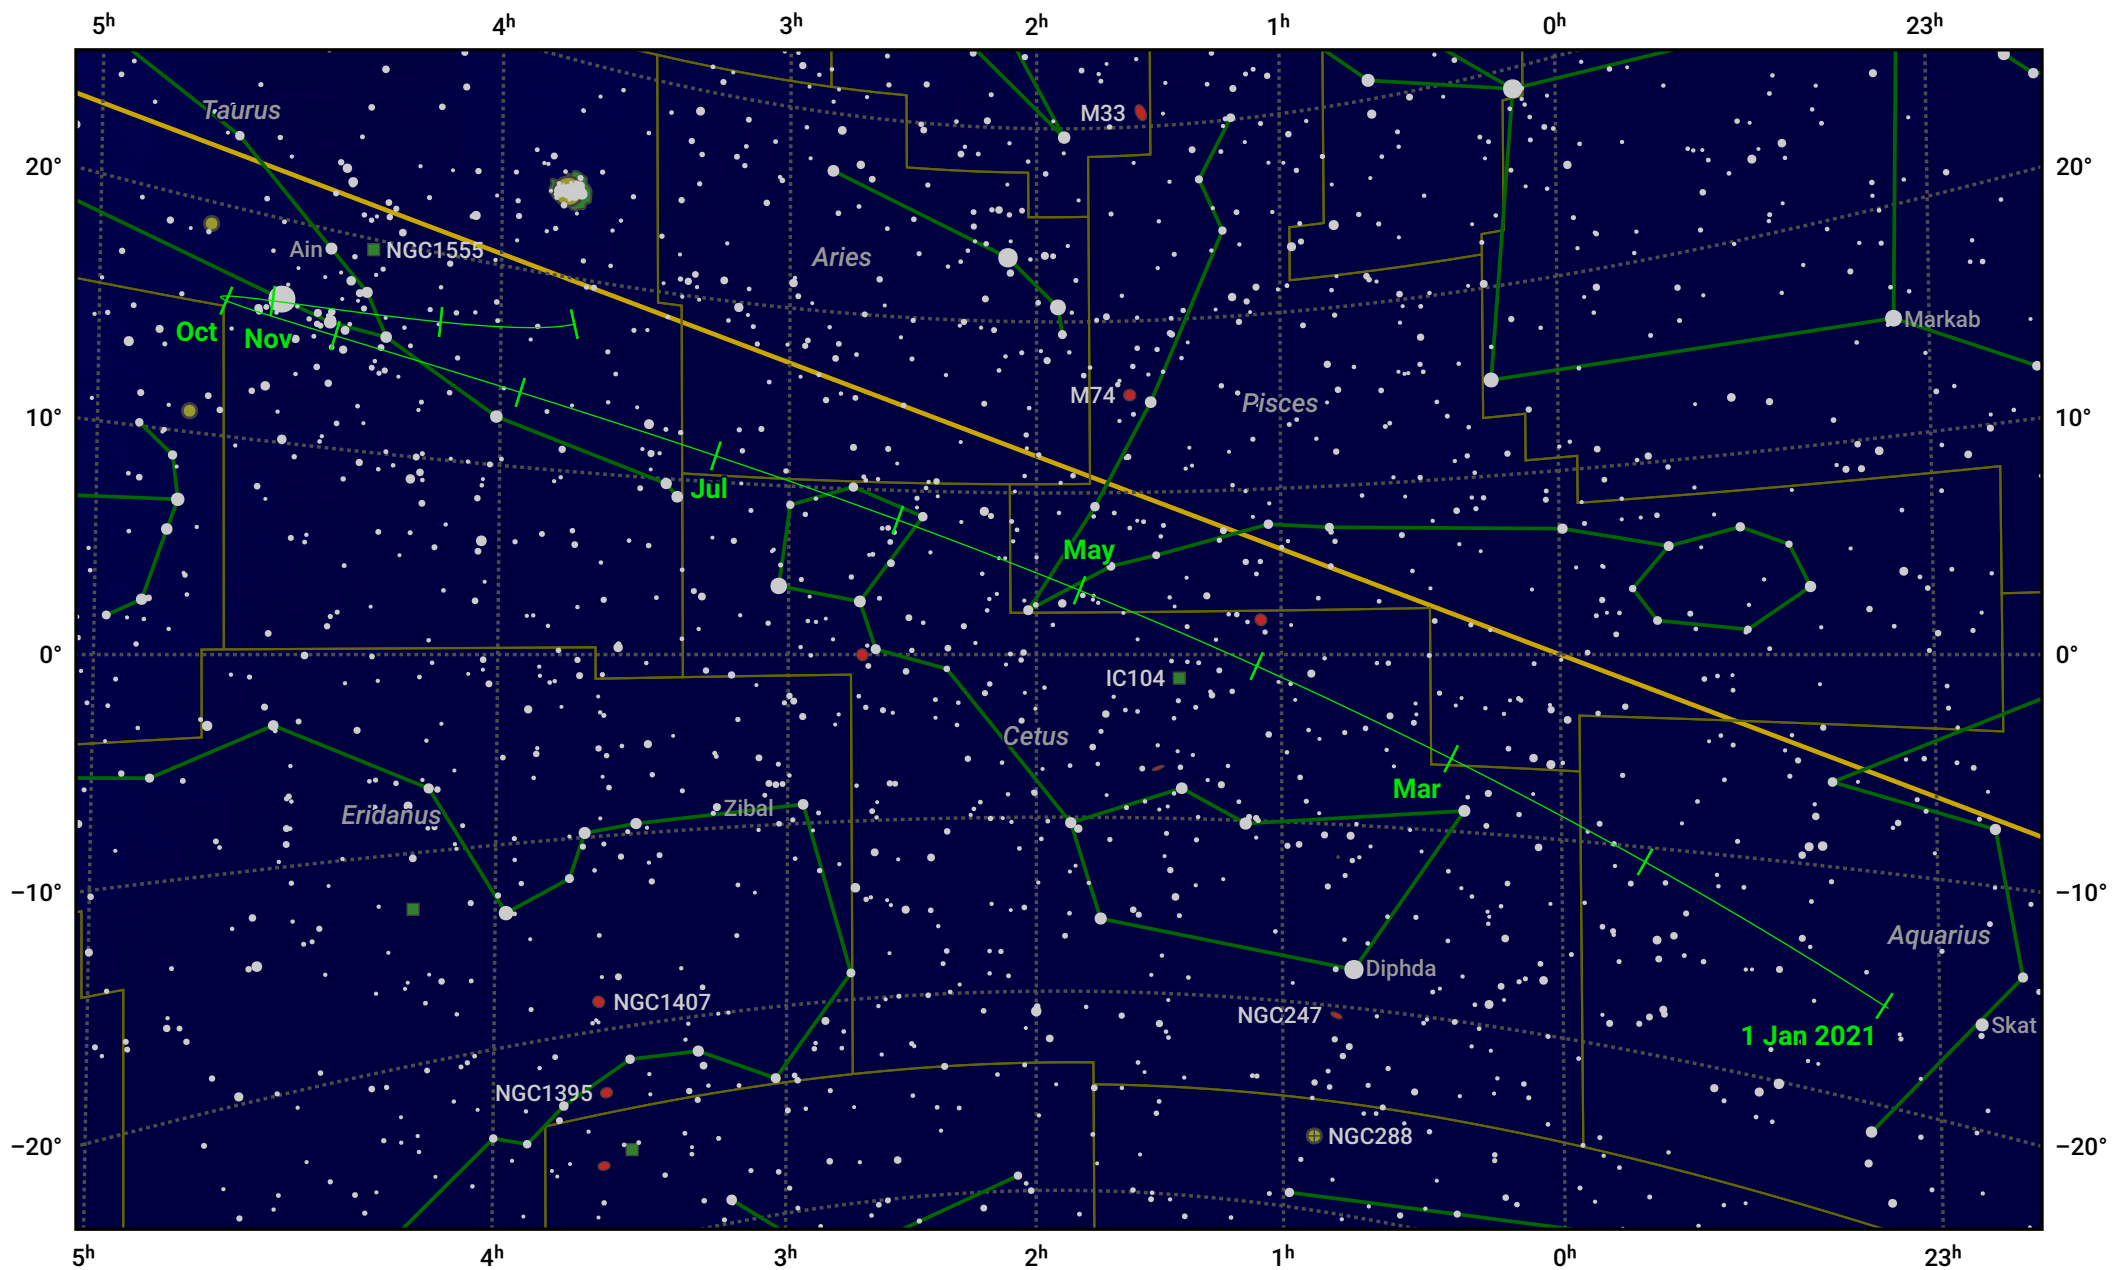

The path of Ceres in 2021

© Dominic Ford 2011–2023. Date markers placed at midnight UTC. Downloaded from <https://in-the-sky.org>

Magnitude scale: ● 7.0 ● 6.0 ● 5.0 ● 4.0 ● 3.0 ● 2.0 ● 1.0 ● 0.0

— Ecliptic Plane

● Galaxy ■ Bright nebula ● Open cluster ● Globular cluster

Date	Mag
2021 Jan 1	9.2
2021 Apr 1	8.9
2021 Jul 1	9.1
2021 Oct 1	8.2
2021 Oct 5	8.2
2021 Nov 19	7.1
2022 Jan 1	7.7