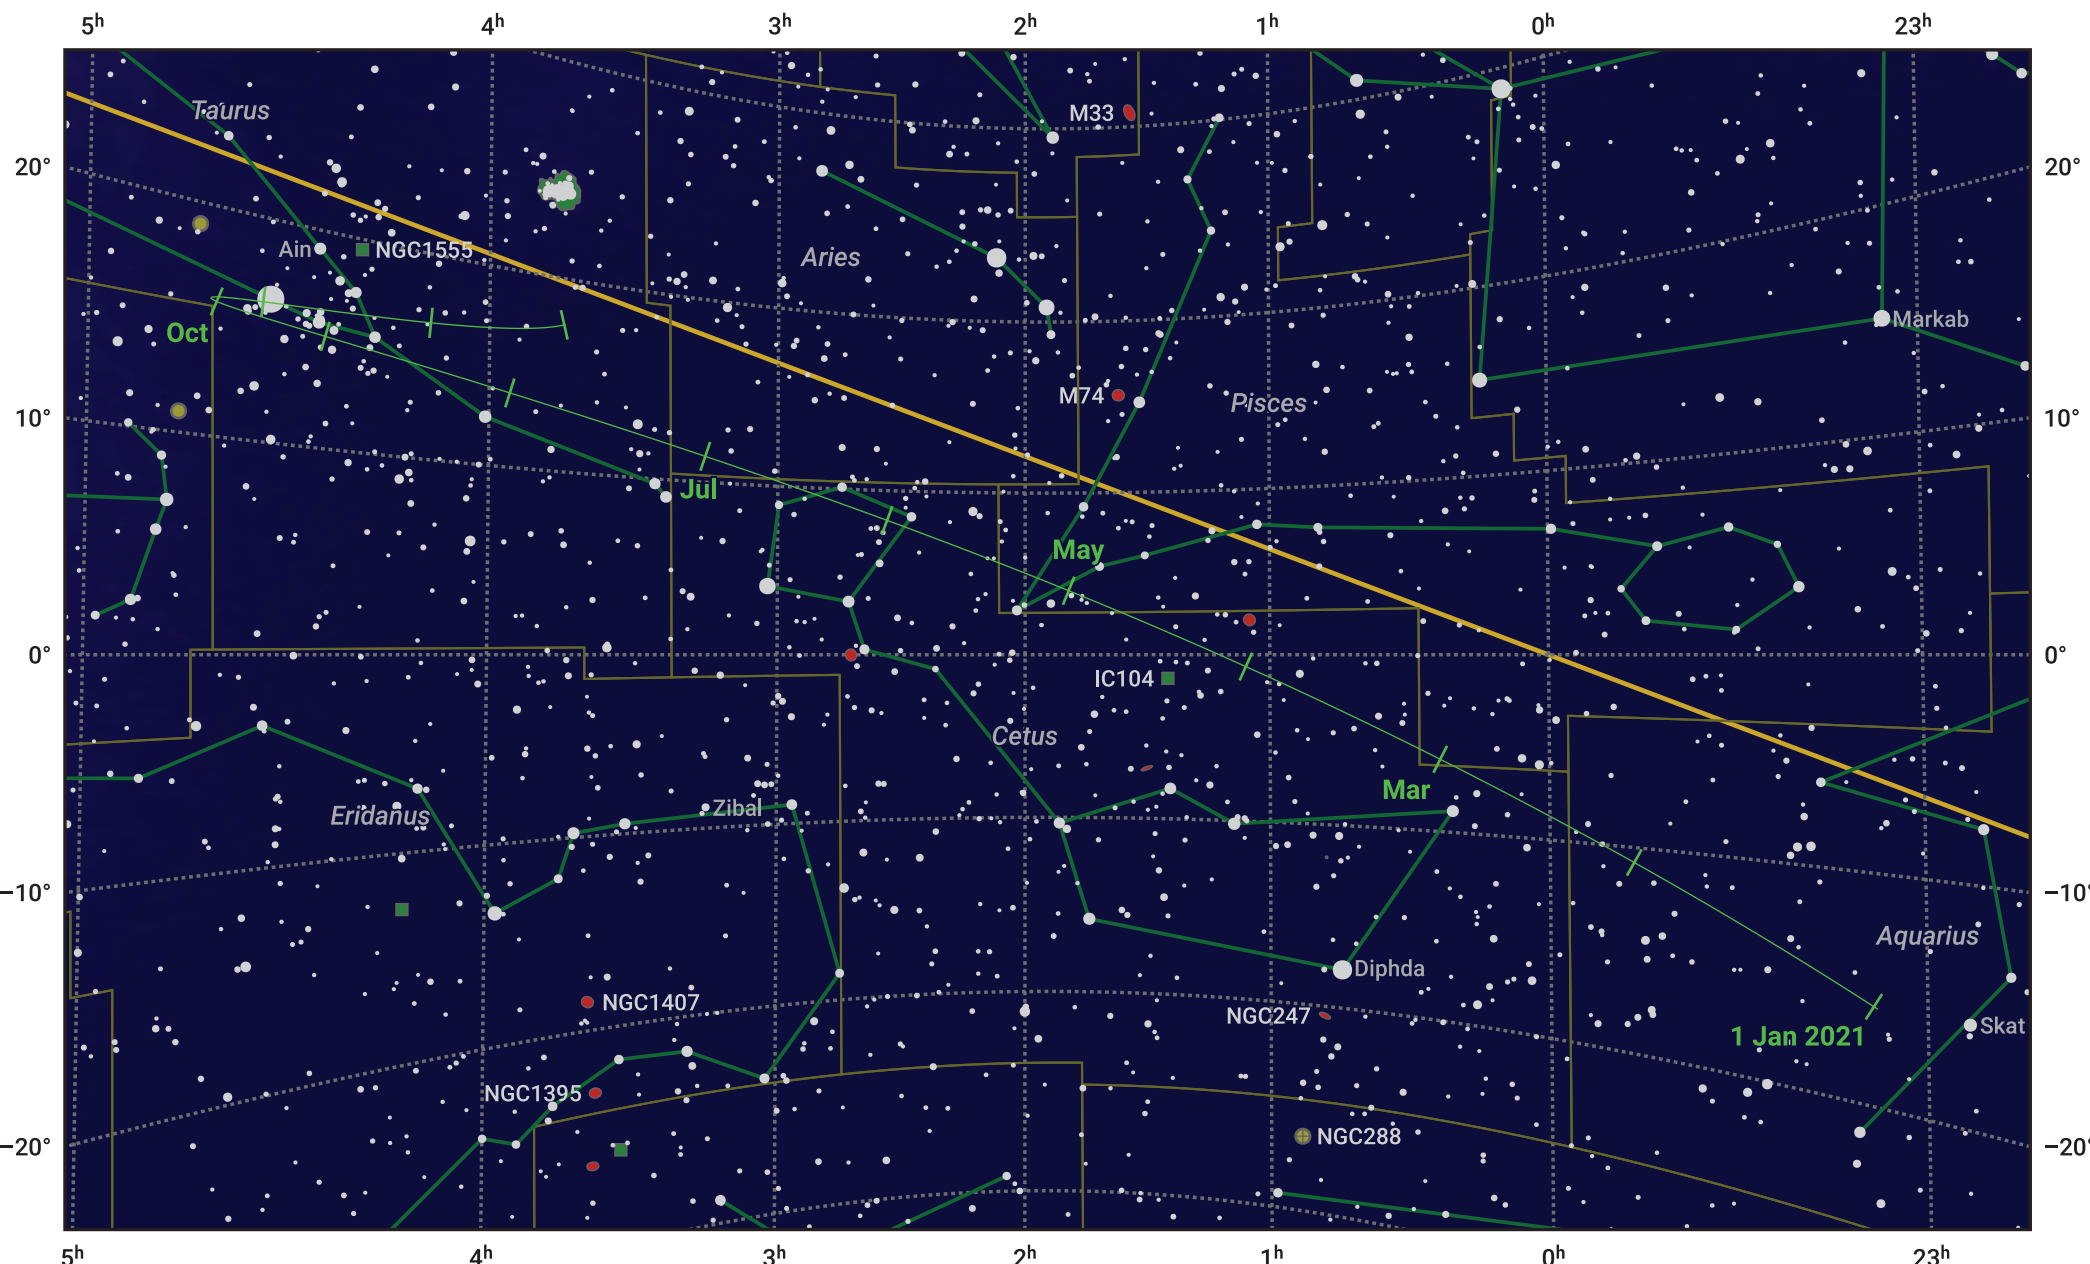

The path of Ceres in 2021

© Dominic Ford 2011–2024. Date markers placed at midnight UTC. Downloaded from <https://in-the-sky.org>

Magnitude scale: • 7.0 • 6.0 • 5.0 • 4.0 • 3.0 • 2.0 • 1.0 • 0.0

— Ecliptic Plane

● Galaxy
 ■ Bright nebula
 ● Open cluster
 ⊕ Globular cluster

Date	Mag
2021 Jan 1	9.2
2021 Apr 1	8.9
2021 Jul 1	9.1
2021 Oct 1	8.2
2021 Oct 5	8.2
2021 Nov 19	7.2
2022 Jan 1	7.7