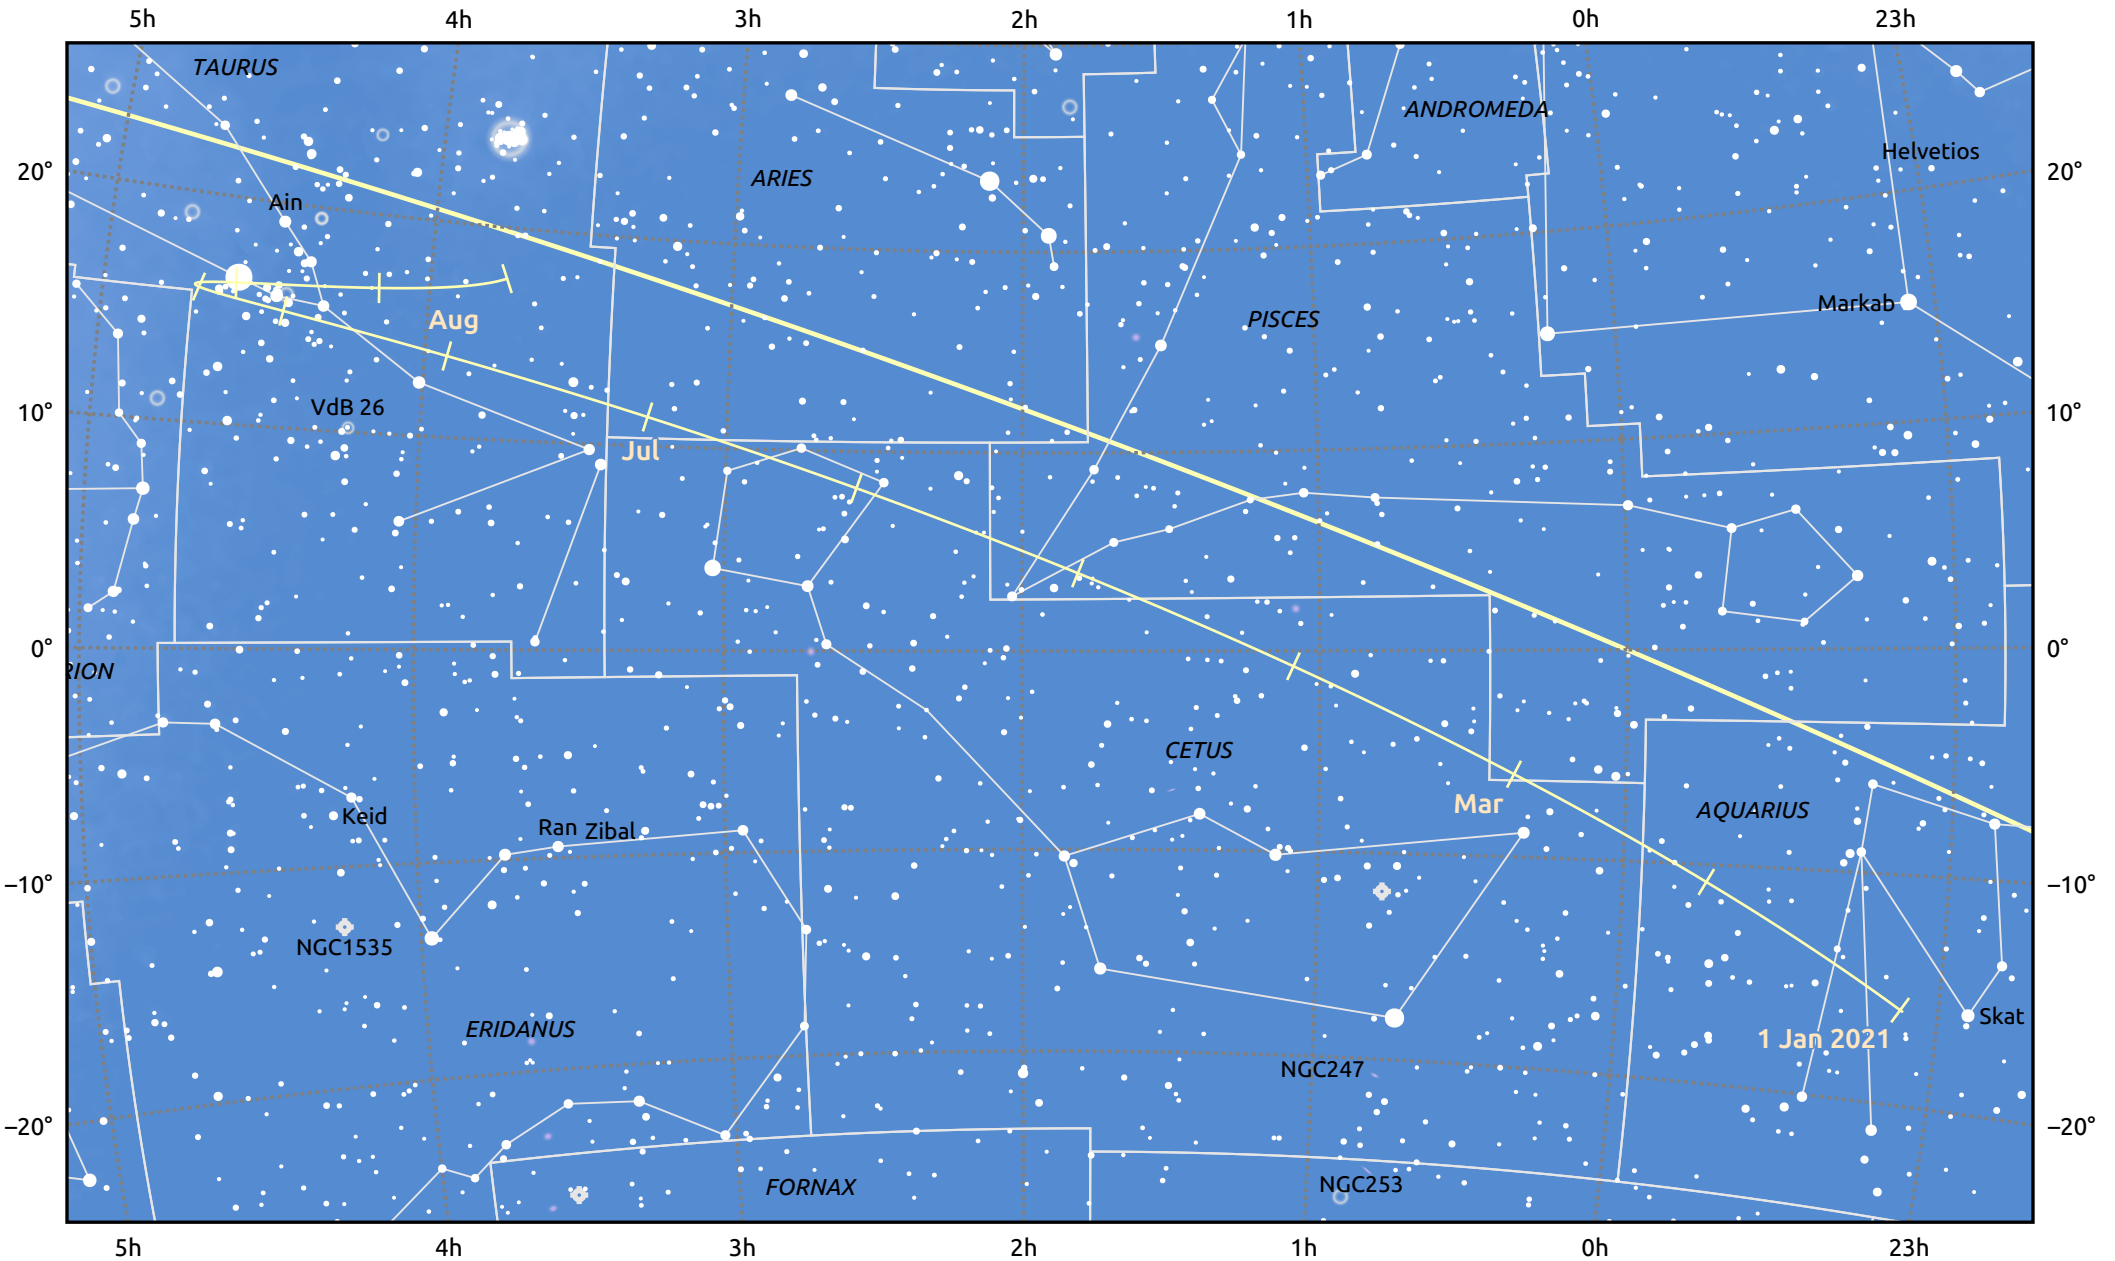

The path of Ceres in 2021

© Dominic Ford 2011–2025. Date markers placed at midnight UTC. Downloaded from <https://in-the-sky.org>

Date	Mag
2021 Jan 1	9.2
2021 Apr 1	8.9
2021 Jul 1	9.1
2021 Oct 1	8.2
2021 Oct 4	8.2
2021 Nov 18	7.2
2022 Jan 1	7.7