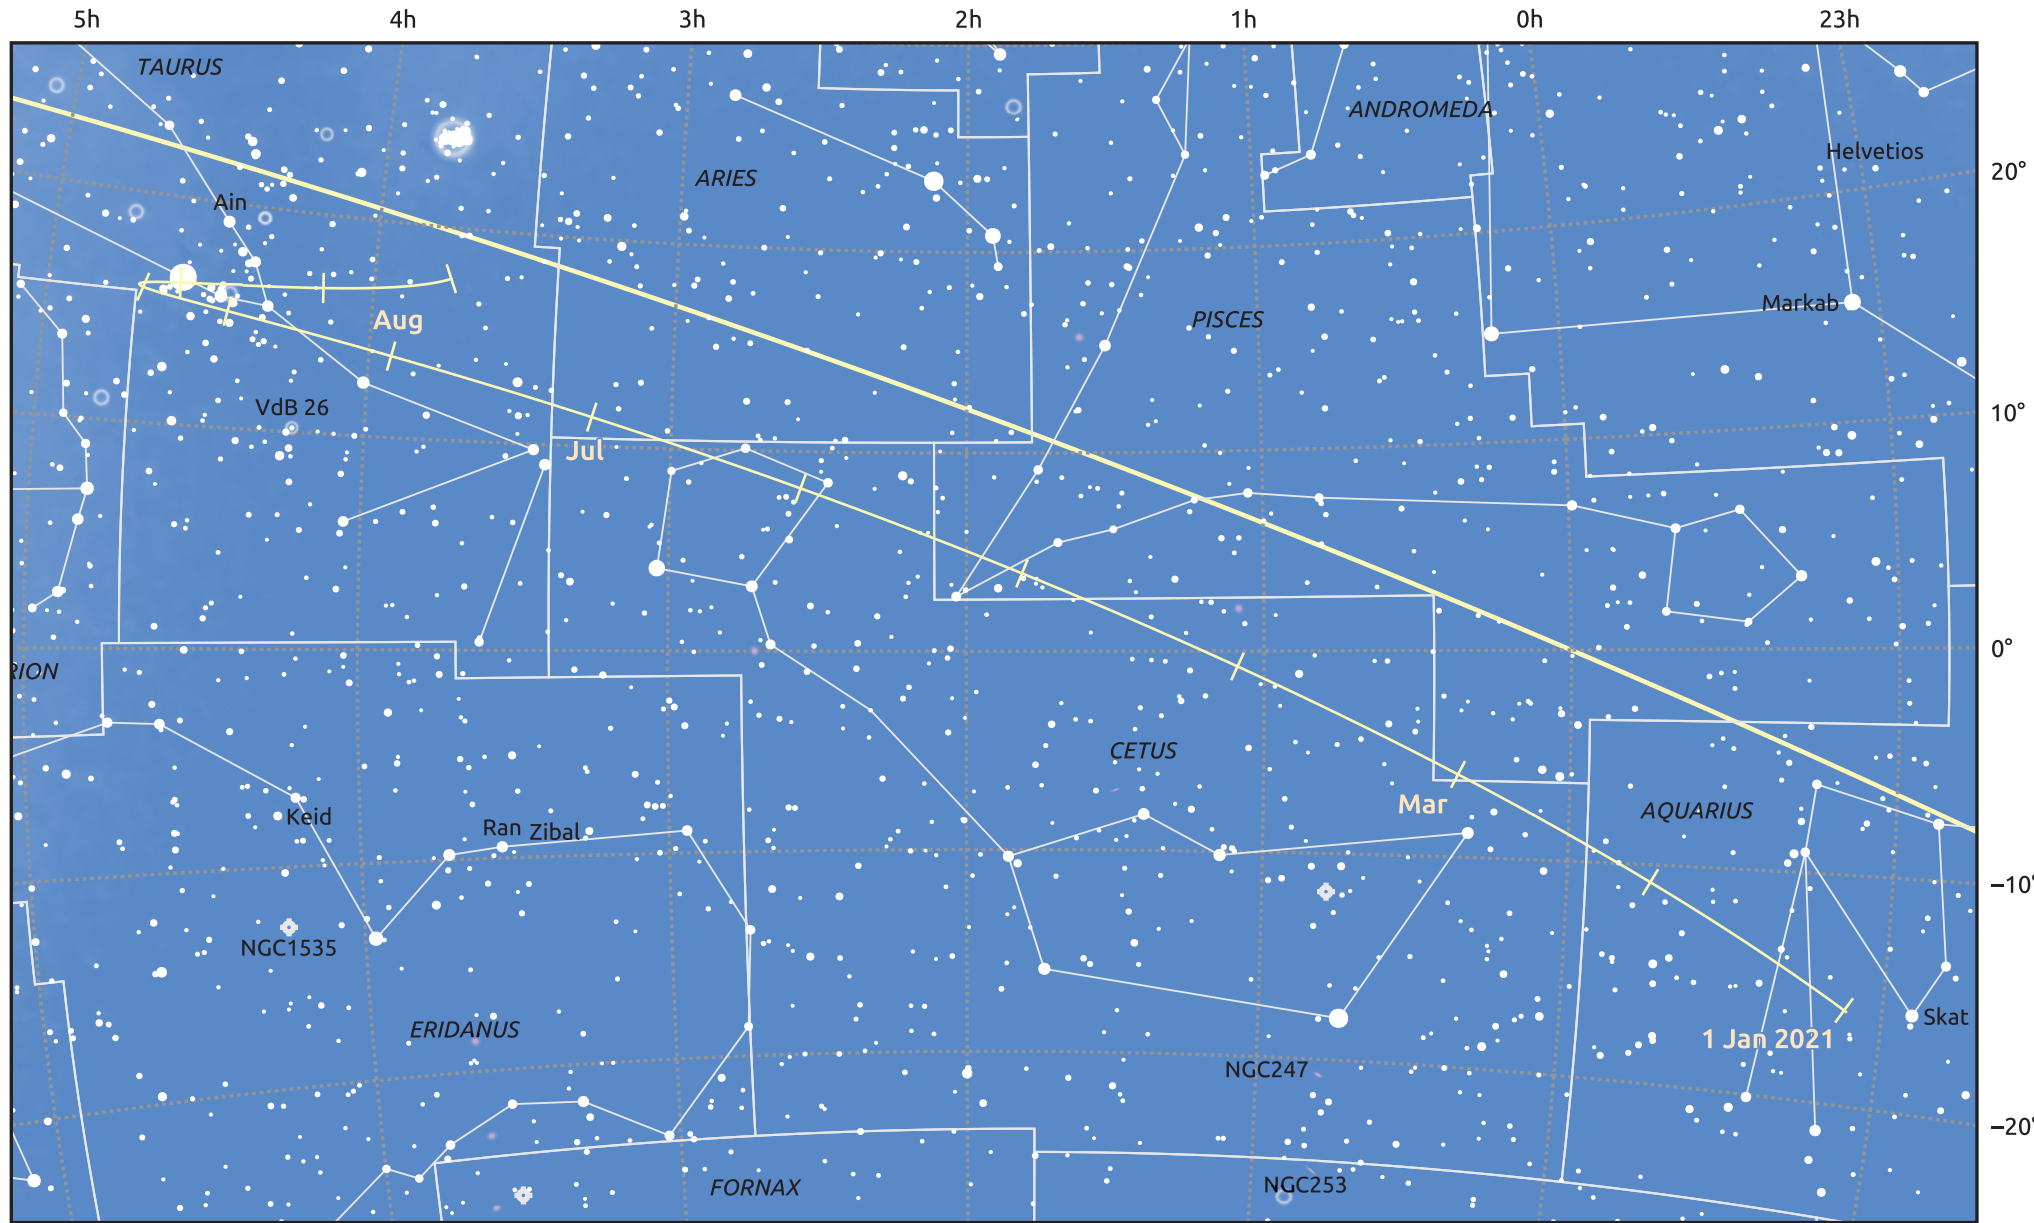

The path of Ceres in 2021

© Dominic Ford 2011–2025. Date markers placed at midnight UTC. Downloaded from <https://in-the-sky.org>

Magnitude scale: ● -7.0 ● -6.0 ● -5.0 ● -4.0 ● -3.0 ● -2.0 ● -1.0 ● 0.0

— Ecliptic Plane

◆ Galaxy
 ○ Bright nebula
 ○ Open cluster
 ○ Globular cluster
 ◇ Planetary nebula

Date	Mag
2021 Jan 1	9.2
2021 Apr 1	8.9
2021 Jul 1	9.1
2021 Oct 1	8.2
2021 Oct 4	8.2
2021 Nov 18	7.2
2022 Jan 1	7.7