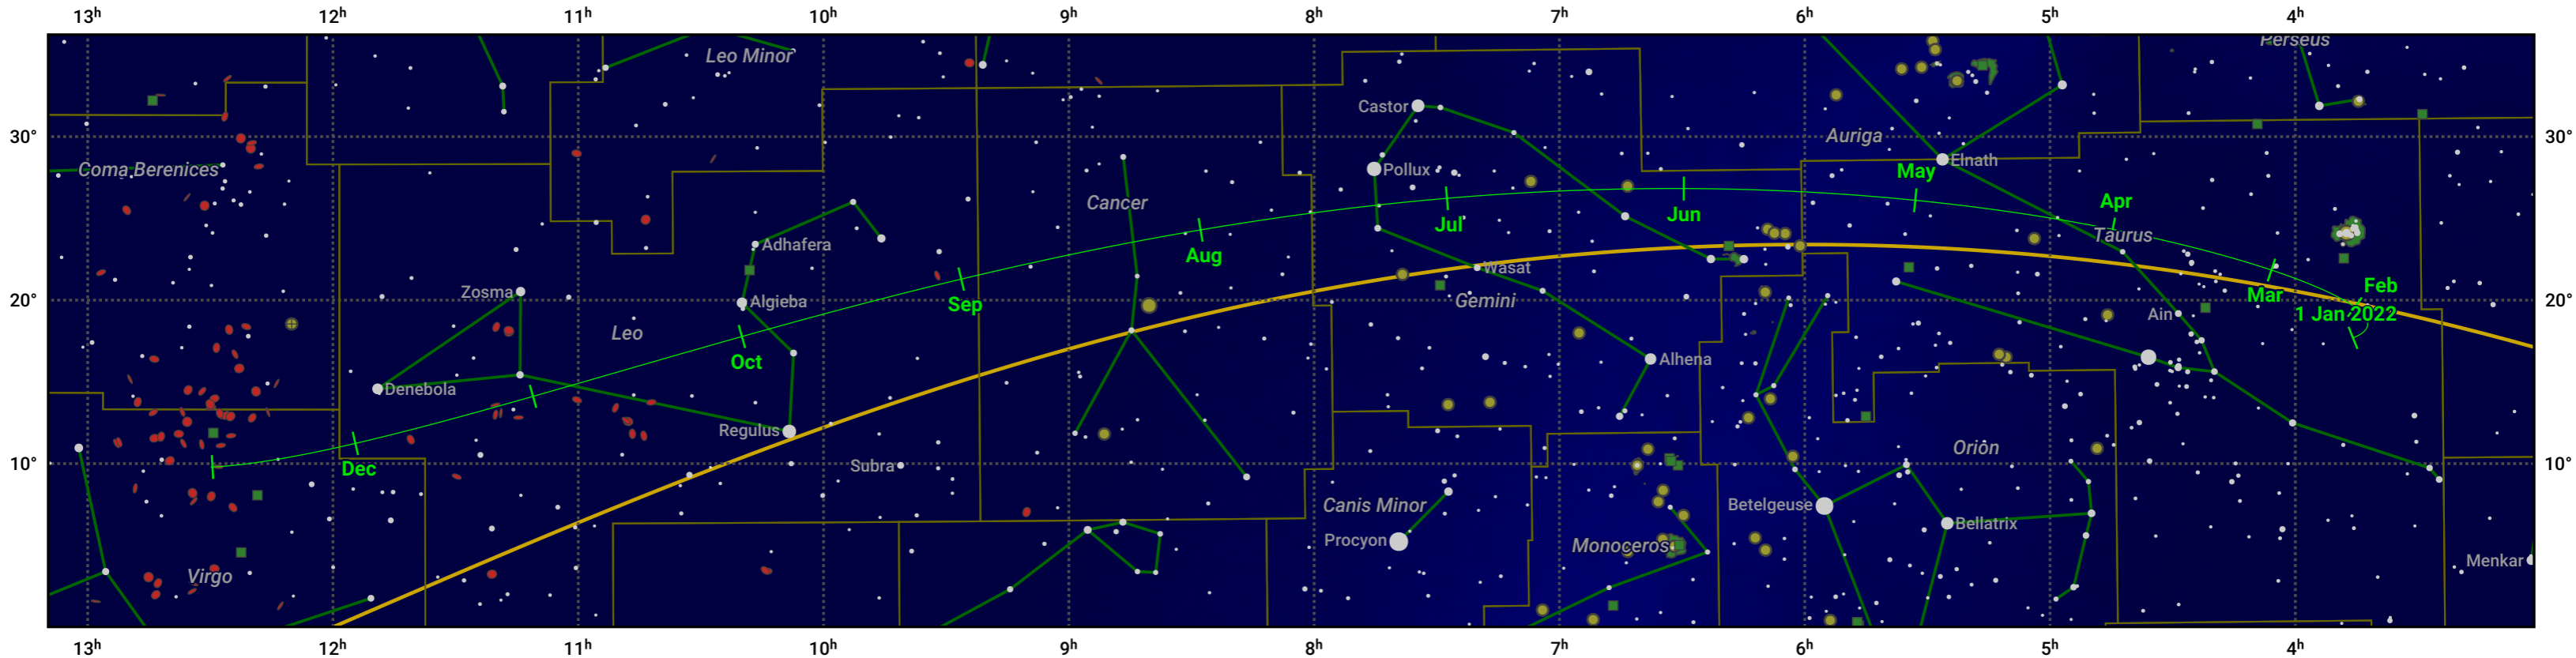

The path of Ceres in 2022

© Dominic Ford 2011–2024. Date markers placed at midnight UTC. Downloaded from <https://in-the-sky.org>

Magnitude scale: 6.0 5.0 4.0 3.0 2.0 1.0 0.0

Ecliptic Plane

Galaxy Bright nebula Open cluster Globular cluster