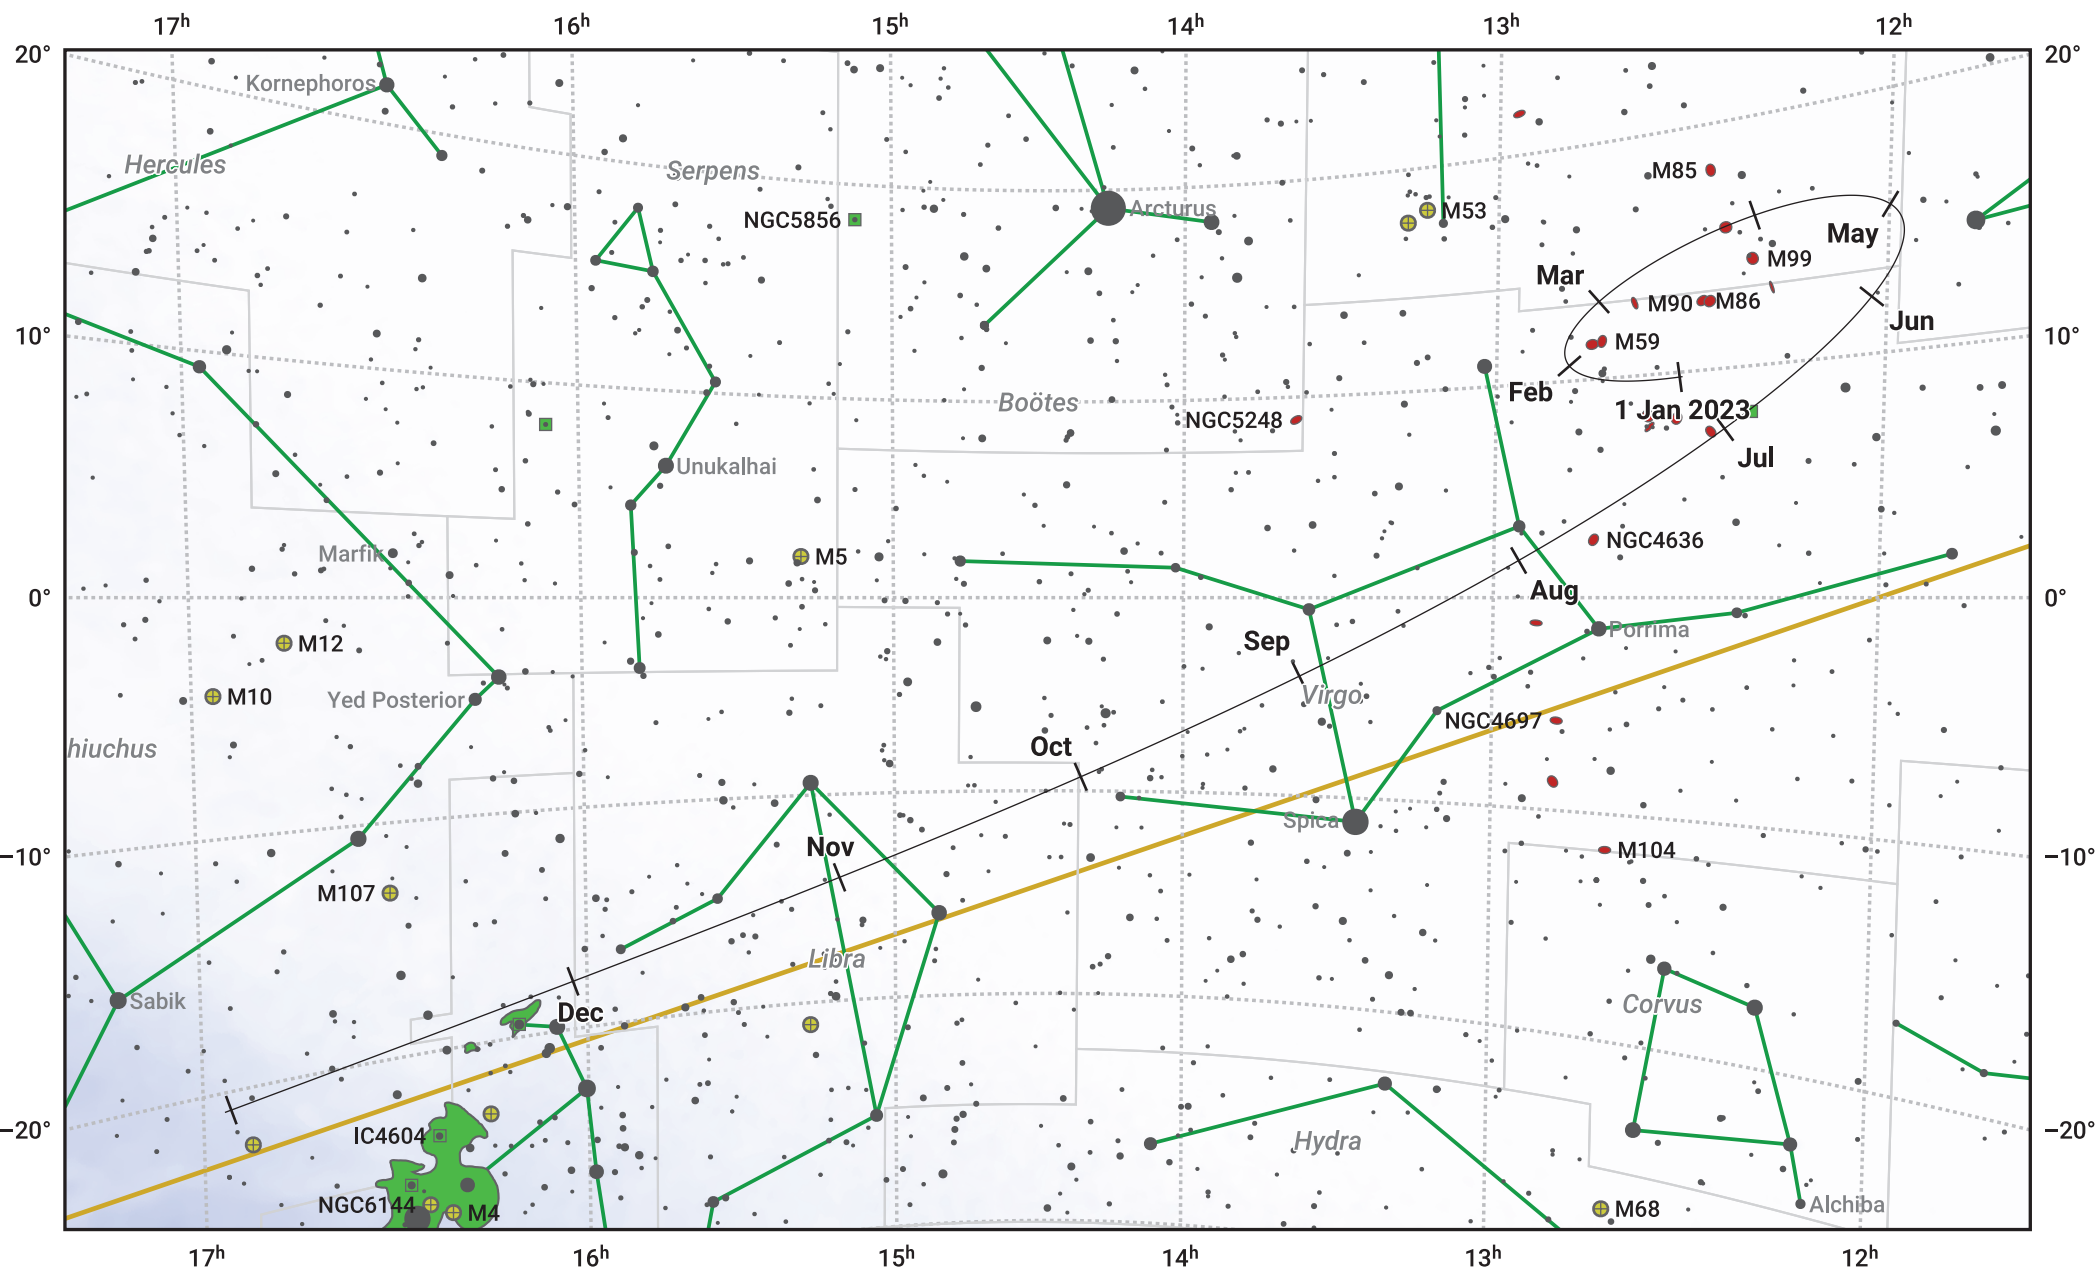

The path of Ceres in 2023

© Dominic Ford 2011–2024. Date markers placed at midnight UTC. Downloaded from <https://in-the-sky.org>

Magnitude scale: • 7.0 • 6.0 • 5.0 • 4.0 • 3.0 • 2.0 • 1.0 • 0.0

— Ecliptic Plane

- Galaxy
- Bright nebula
- Open cluster
- ⊕ Globular cluster

Date	Mag
2023 Jan 1	8.2
2023 Feb 27	7.2
2023 Apr 1	7.0
2023 Jun 5	8.2
2023 Jul 1	8.5
2023 Oct 1	8.9
2024 Jan 1	8.9