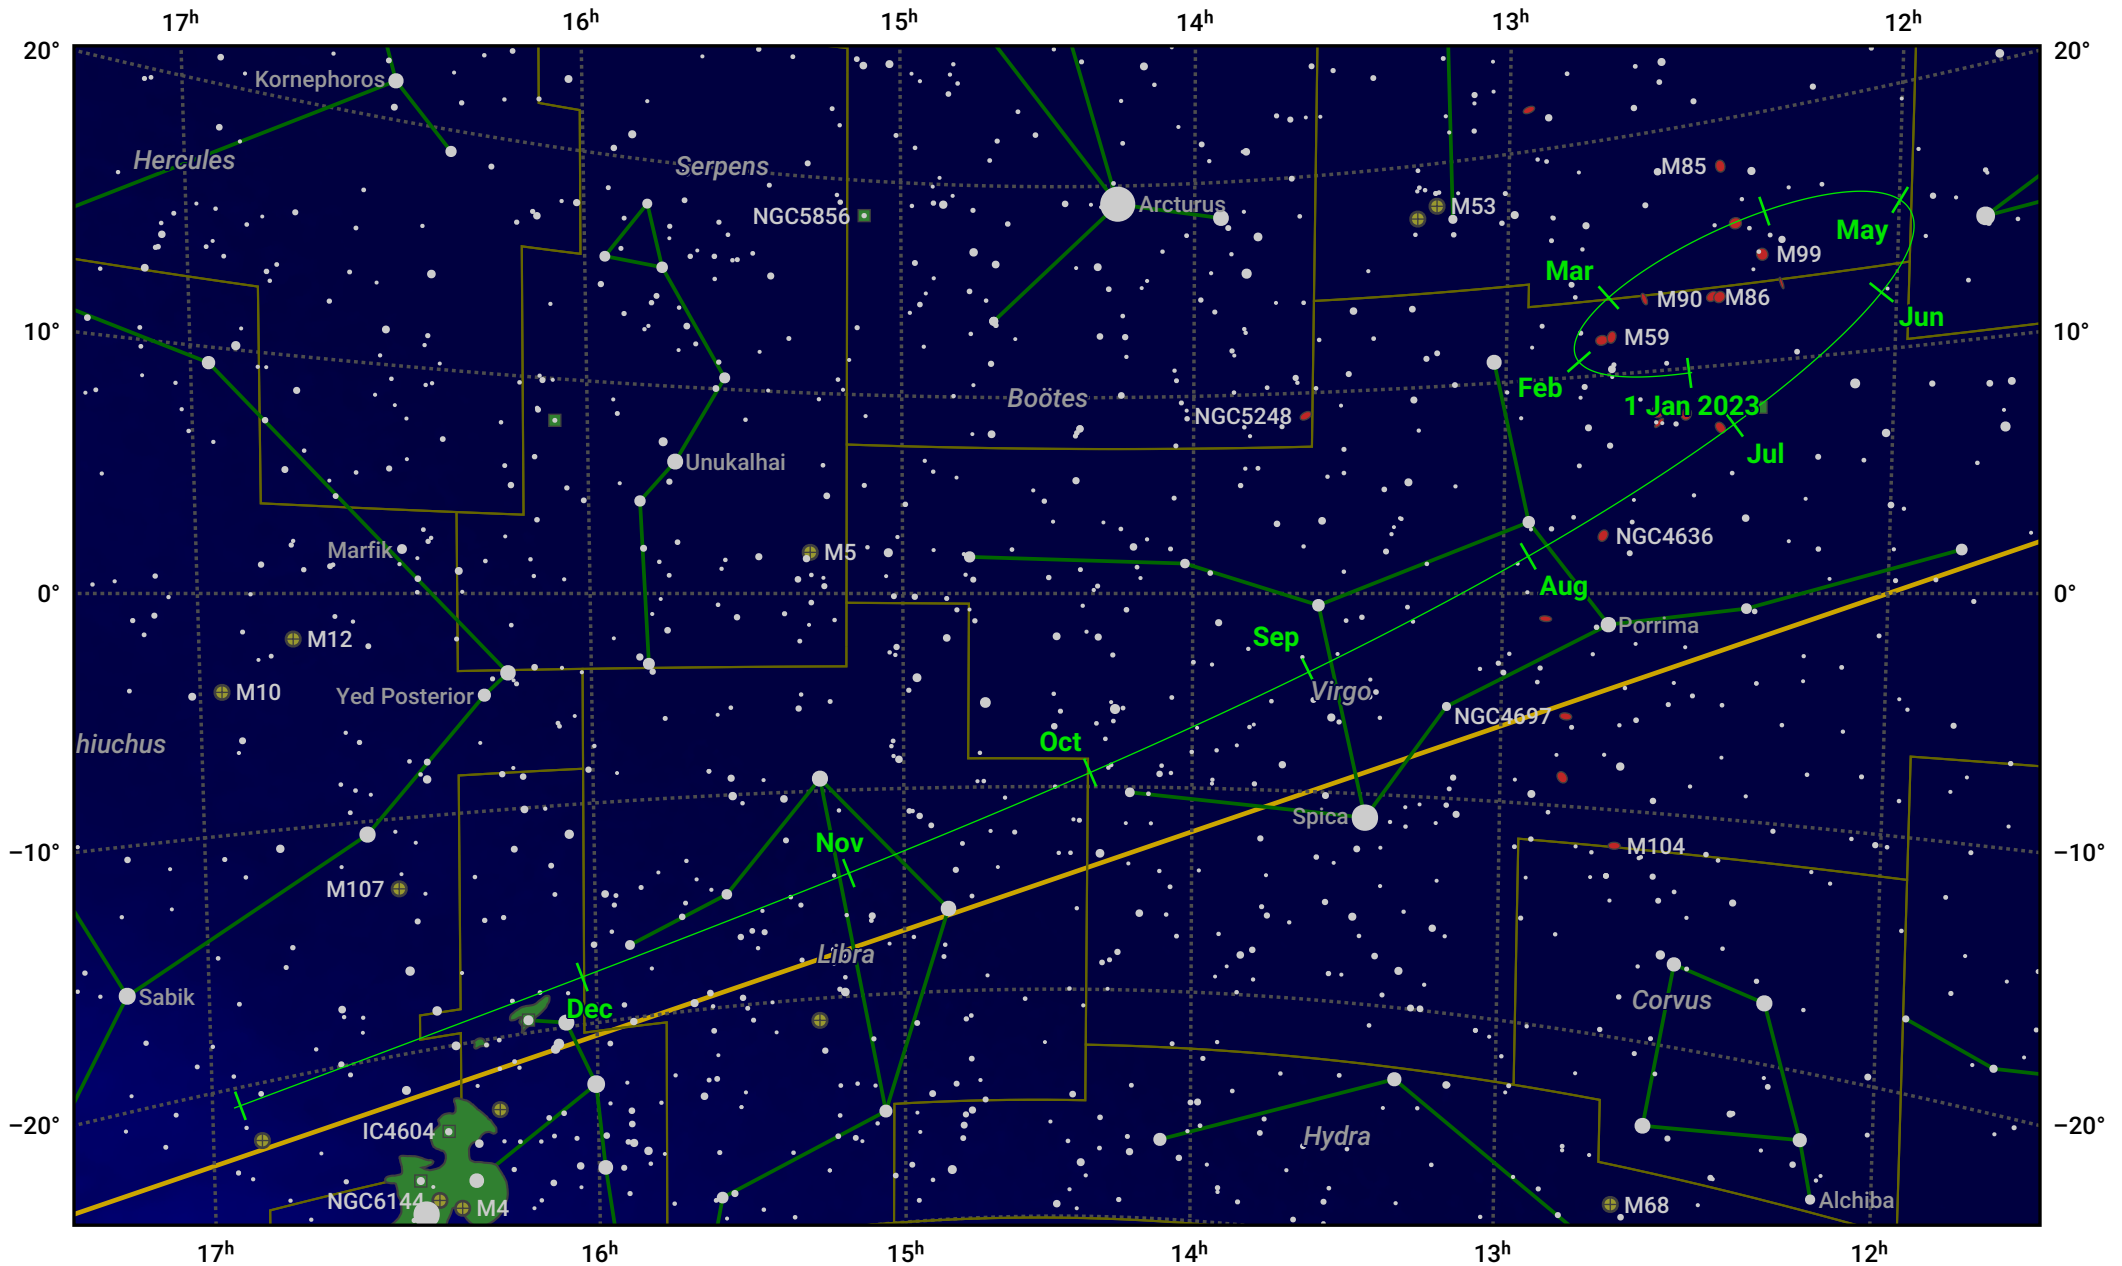

The path of Ceres in 2023

© Dominic Ford 2011–2024. Date markers placed at midnight UTC. Downloaded from <https://in-the-sky.org>

Magnitude scale: · 7.0 · 6.0 · 5.0 · 4.0 · 3.0 ● 2.0 ● 1.0 ● 0.0

— Ecliptic Plane

● Galaxy ■ Bright nebula ● Open cluster ● Globular cluster

Date	Mag
2023 Jan 1	8.2
2023 Feb 27	7.2
2023 Apr 1	7.0
2023 Jun 5	8.2
2023 Jul 1	8.5
2023 Oct 1	8.9
2024 Jan 1	8.9