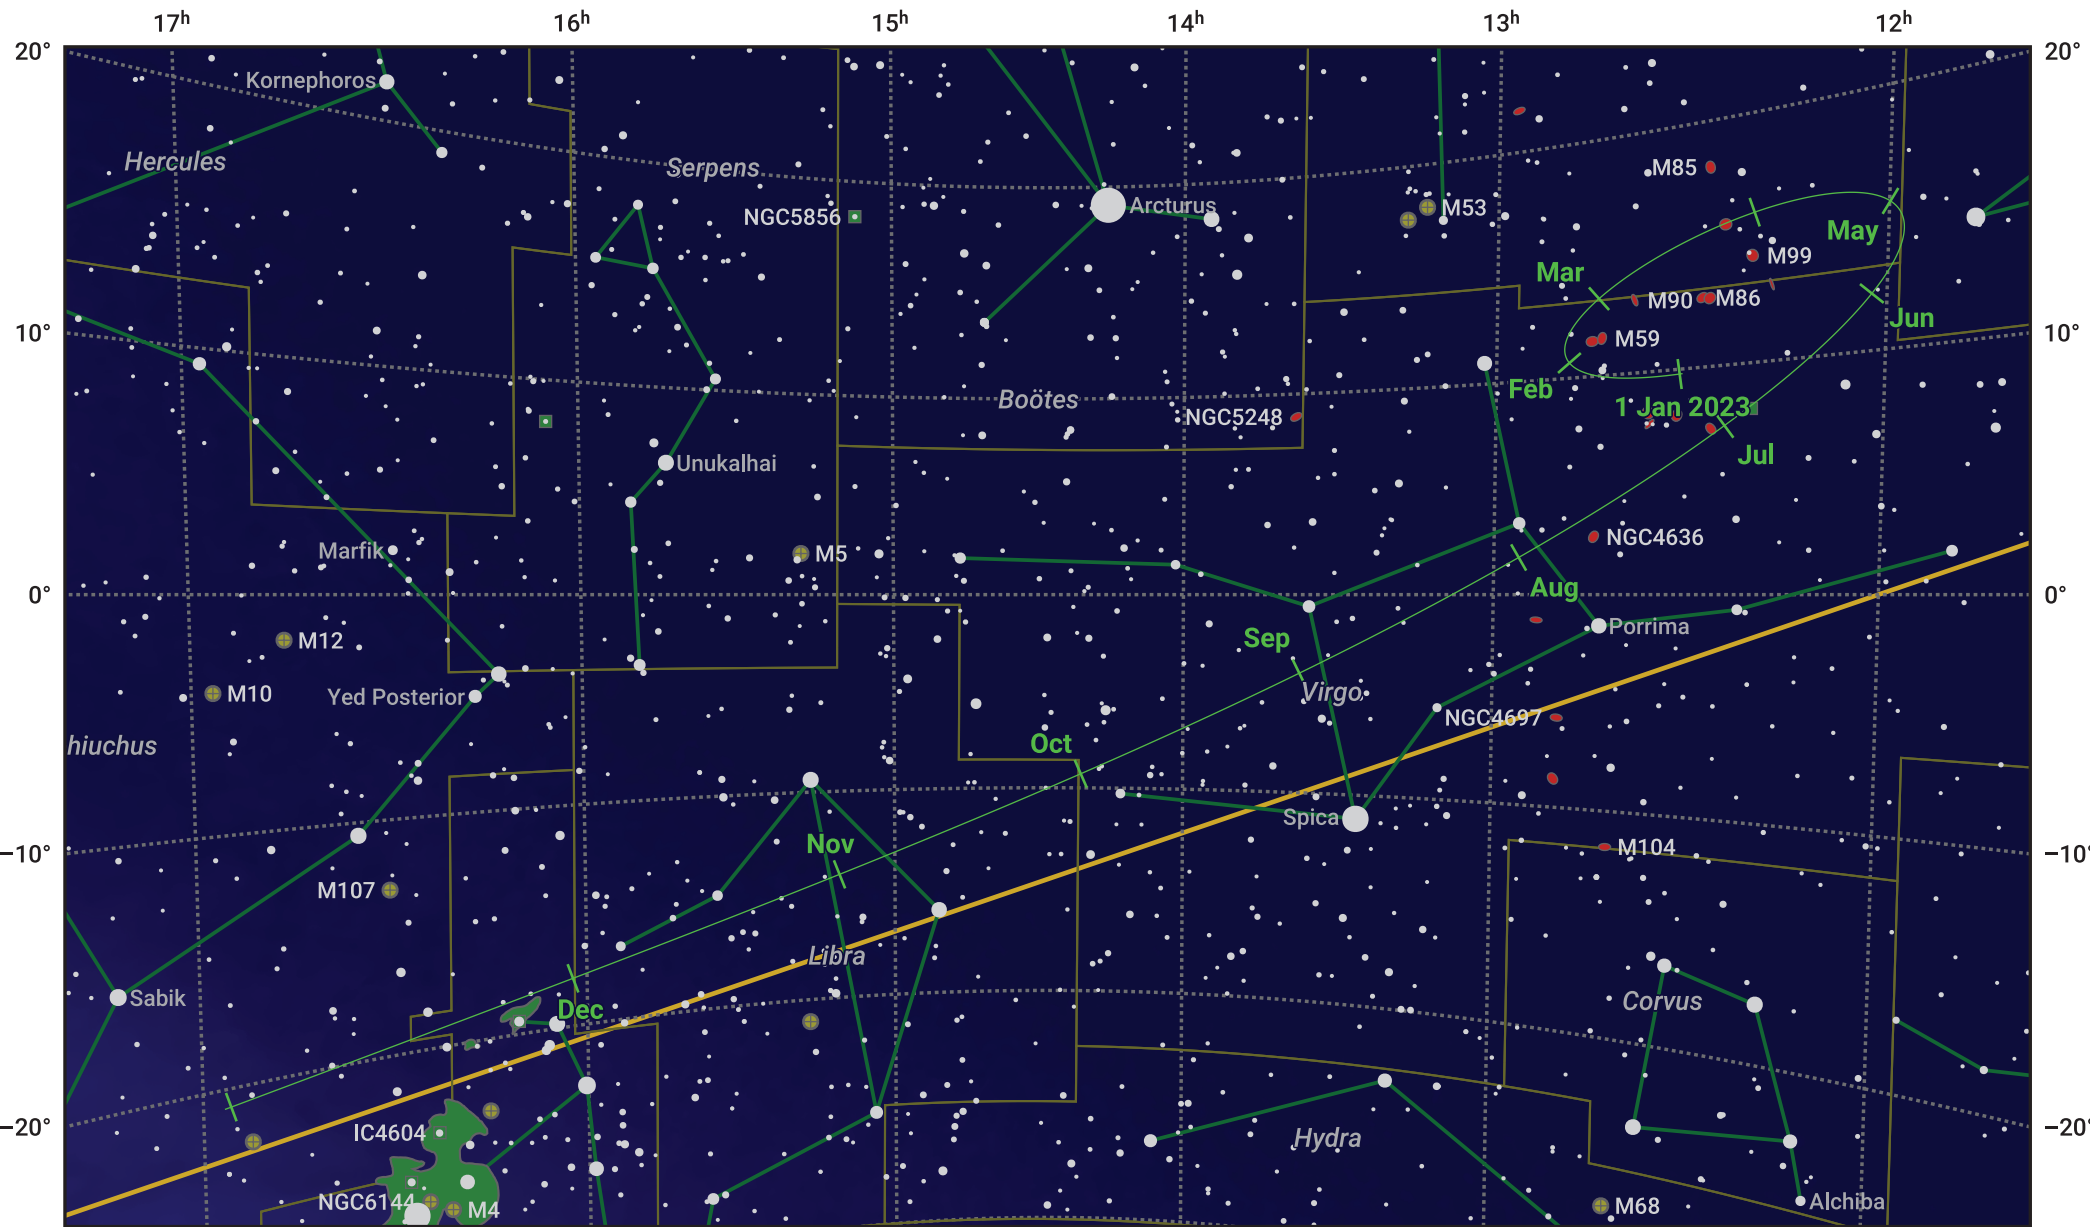

The path of Ceres in 2023

© Dominic Ford 2011–2024. Date markers placed at midnight UTC. Downloaded from <https://in-the-sky.org>

Magnitude scale: • 7.0 • 6.0 • 5.0 • 4.0 • 3.0 • 2.0 • 1.0 • 0.0

— Ecliptic Plane

● Galaxy
 ■ Bright nebula
 ● Open cluster
 ⊕ Globular cluster

Date	Mag
2023 Jan 1	8.2
2023 Feb 27	7.2
2023 Apr 1	7.0
2023 Jun 5	8.2
2023 Jul 1	8.5
2023 Oct 1	8.9
2024 Jan 1	8.9