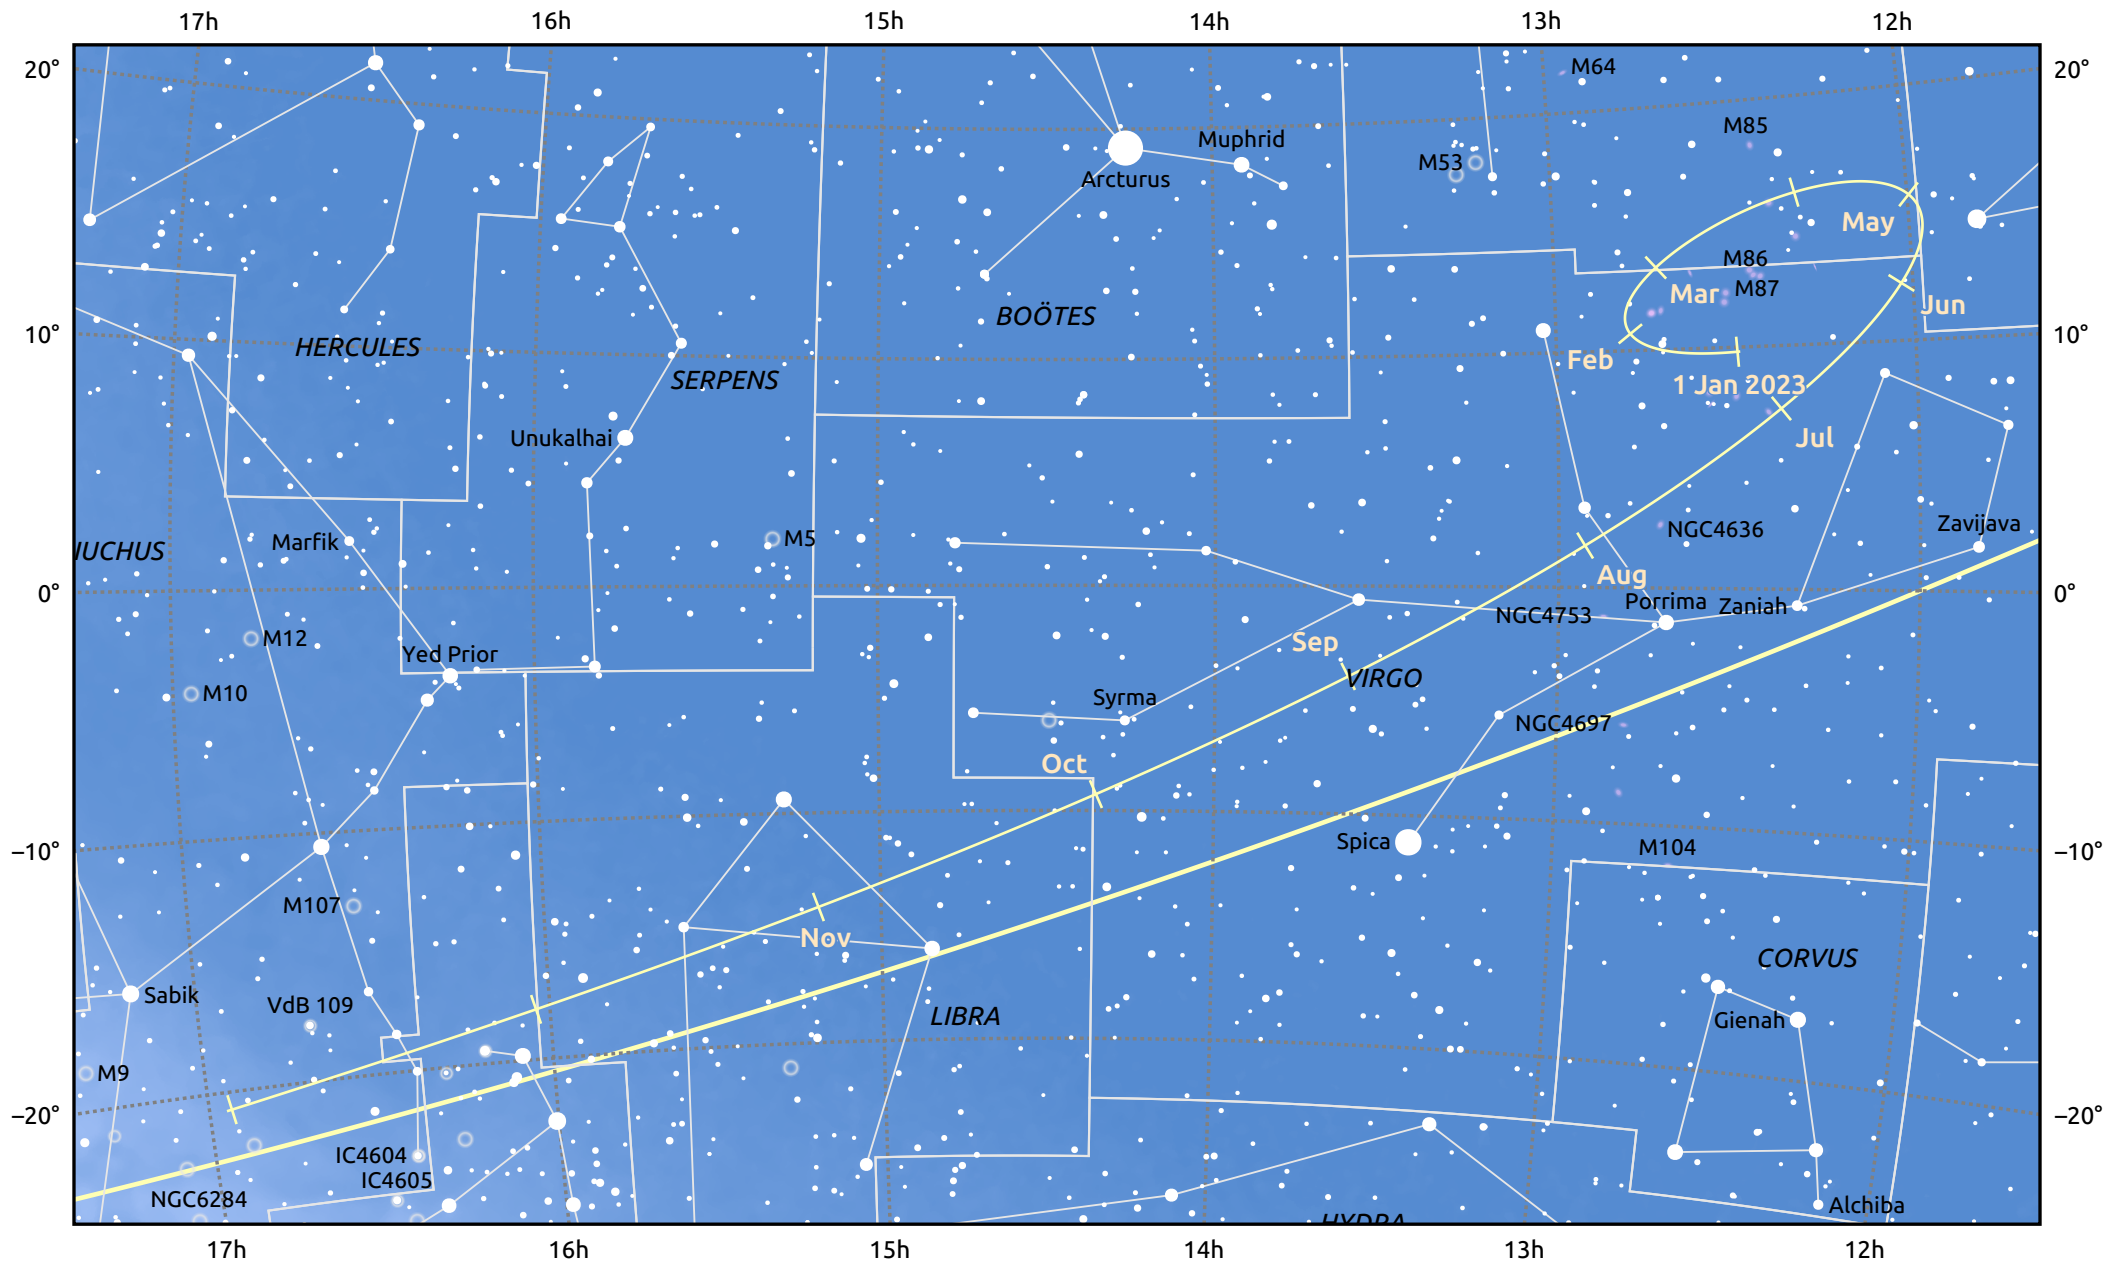

# The path of Ceres in 2023

© Dominic Ford 2011–2025. Date markers placed at midnight UTC. Downloaded from <https://in-the-sky.org>

Magnitude scale: · 7.0 · 6.0 · 5.0 · 4.0 · 3.0 · 2.0 · 1.0 ● 0.0

— Ecliptic Plane

Galaxy

Bright nebula

Open cluster

Globular cluster

Planetary nebula

Date	Mag
2023 Jan 1	8.2
2023 Feb 27	7.2
2023 Apr 1	7.0
2023 Jun 5	8.2
2023 Jul 1	8.5
2023 Oct 1	8.9
2024 Jan 1	8.9