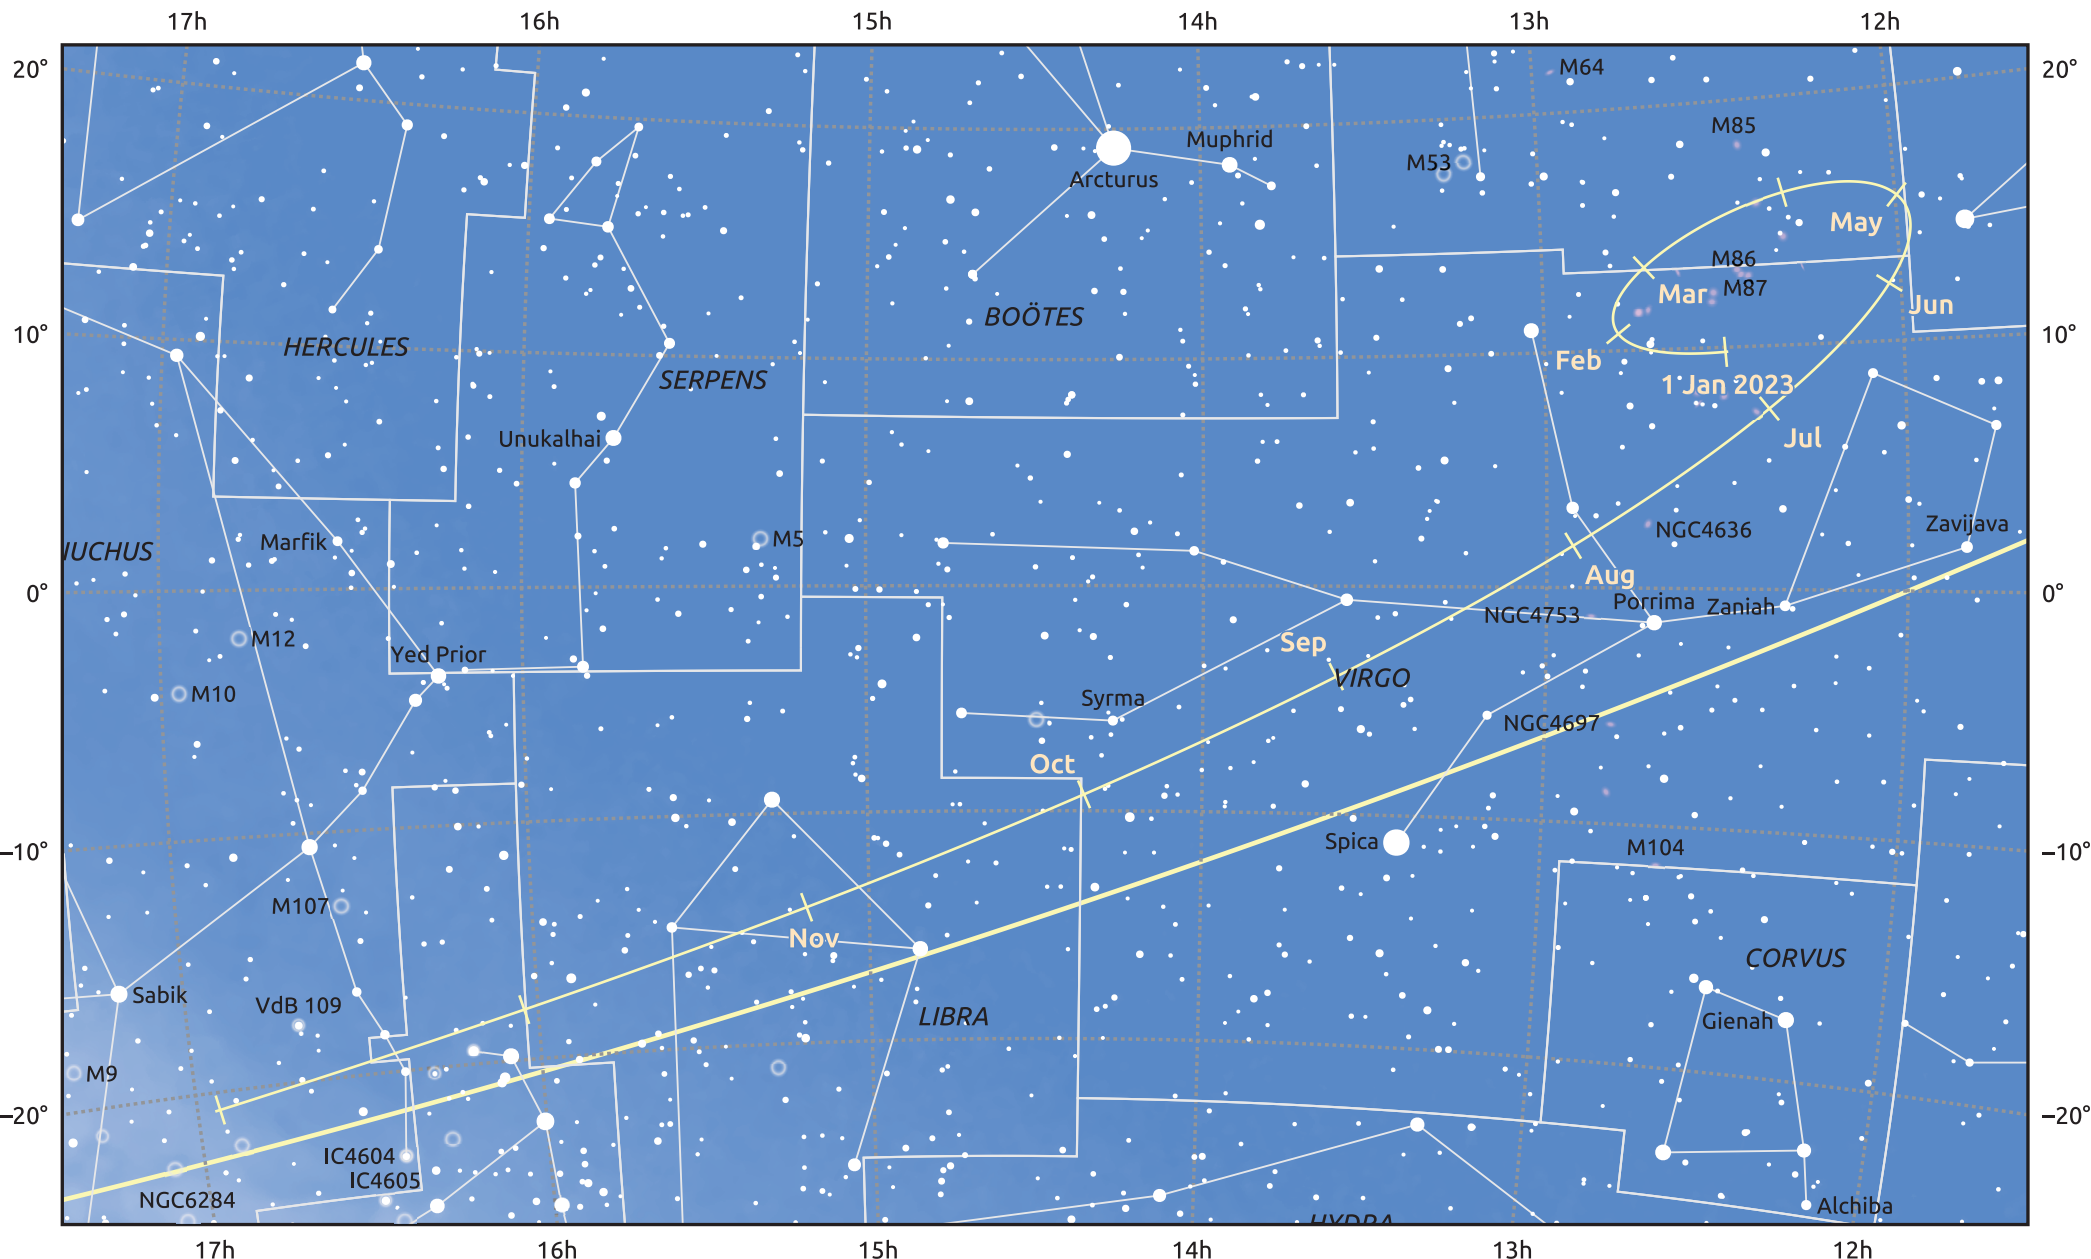

# The path of Ceres in 2023

© Dominic Ford 2011–2025. Date markers placed at midnight UTC. Downloaded from <https://in-the-sky.org>

Magnitude scale: • 7.0 • 6.0 • 5.0 • 4.0 • 3.0 • 2.0 • 1.0 • 0.0

— Ecliptic Plane

Galaxy    Bright nebula    Open cluster    Globular cluster    Planetary nebula

Date	Mag
2023 Jan 1	8.2
2023 Feb 27	7.2
2023 Apr 1	7.0
2023 Jun 5	8.2
2023 Jul 1	8.5
2023 Oct 1	8.9
2024 Jan 1	8.9