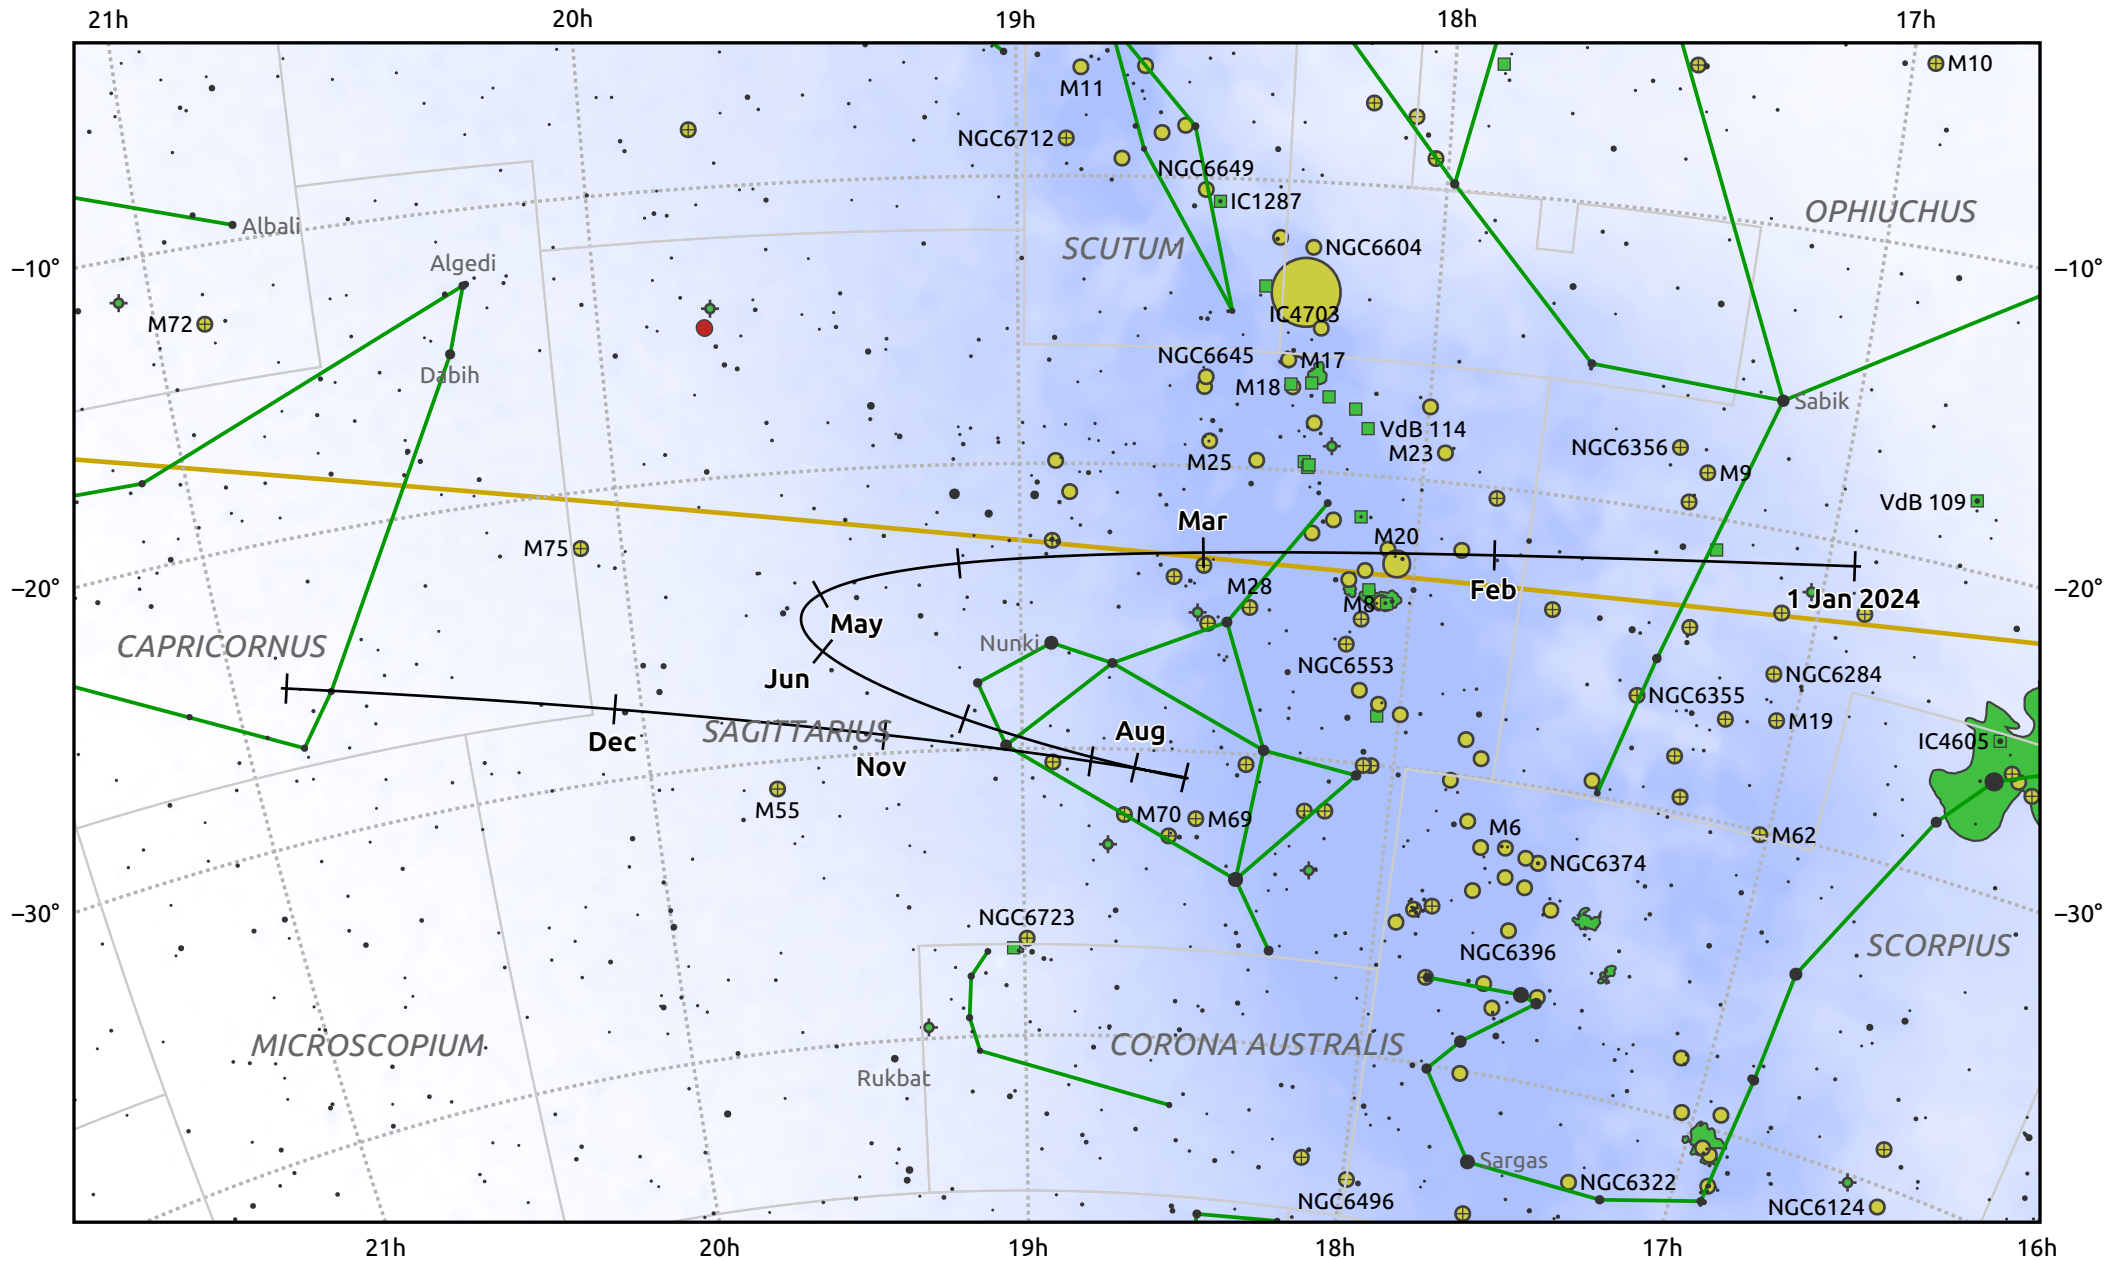

The path of Ceres in 2024

© Dominic Ford 2011–2025. Date markers placed at midnight UTC. Downloaded from <https://in-the-sky.org>

Magnitude scale: 7.0 6.0 5.0 4.0 3.0 2.0 1.0

— Ecliptic Plane

- Galaxy
- Bright nebula
- Open cluster
- Globular cluster
- ◆ Planetary nebula

Date	Mag
2024 Jan 1	8.9
2024 Apr 1	8.8
2024 Jun 2	7.9
2024 Jul 1	7.3
2024 Oct 1	8.9
2024 Oct 6	8.9
2025 Jan 1	9.2