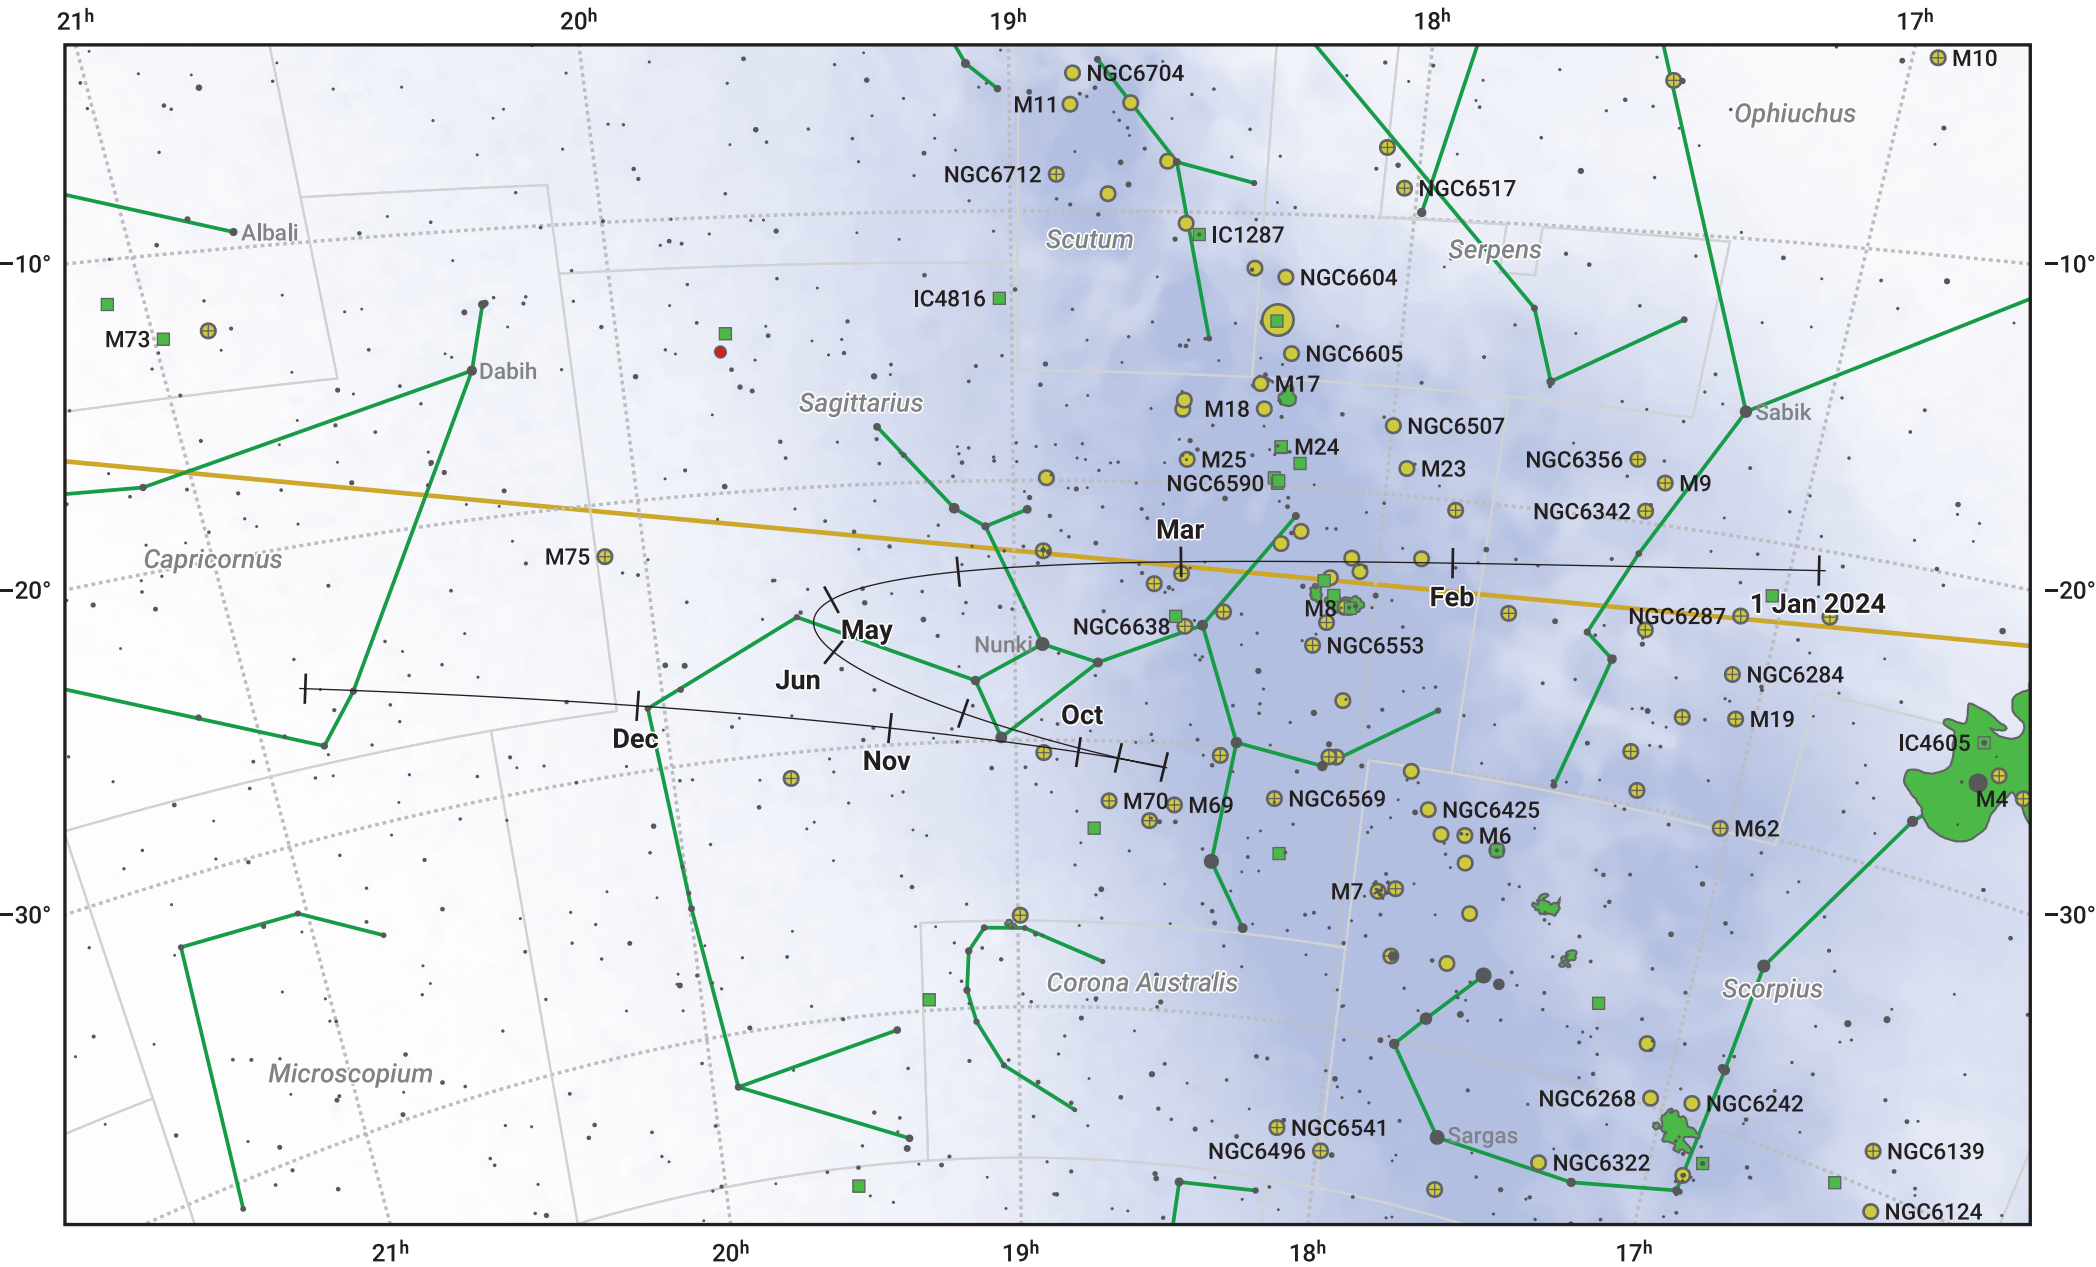

# The path of Ceres in 2024

© Dominic Ford 2011–2024. Date markers placed at midnight UTC. Downloaded from <https://in-the-sky.org>

Magnitude scale: 7.0 6.0 5.0 4.0 3.0 2.0 1.0

— Ecliptic Plane

Galaxy    Bright nebula    Open cluster    Globular cluster

Date	Mag
2024 Jan 1	8.9
2024 Apr 1	8.8
2024 Jun 2	7.9
2024 Jul 1	7.3
2024 Oct 1	8.9
2024 Oct 6	8.9
2025 Jan 1	9.2