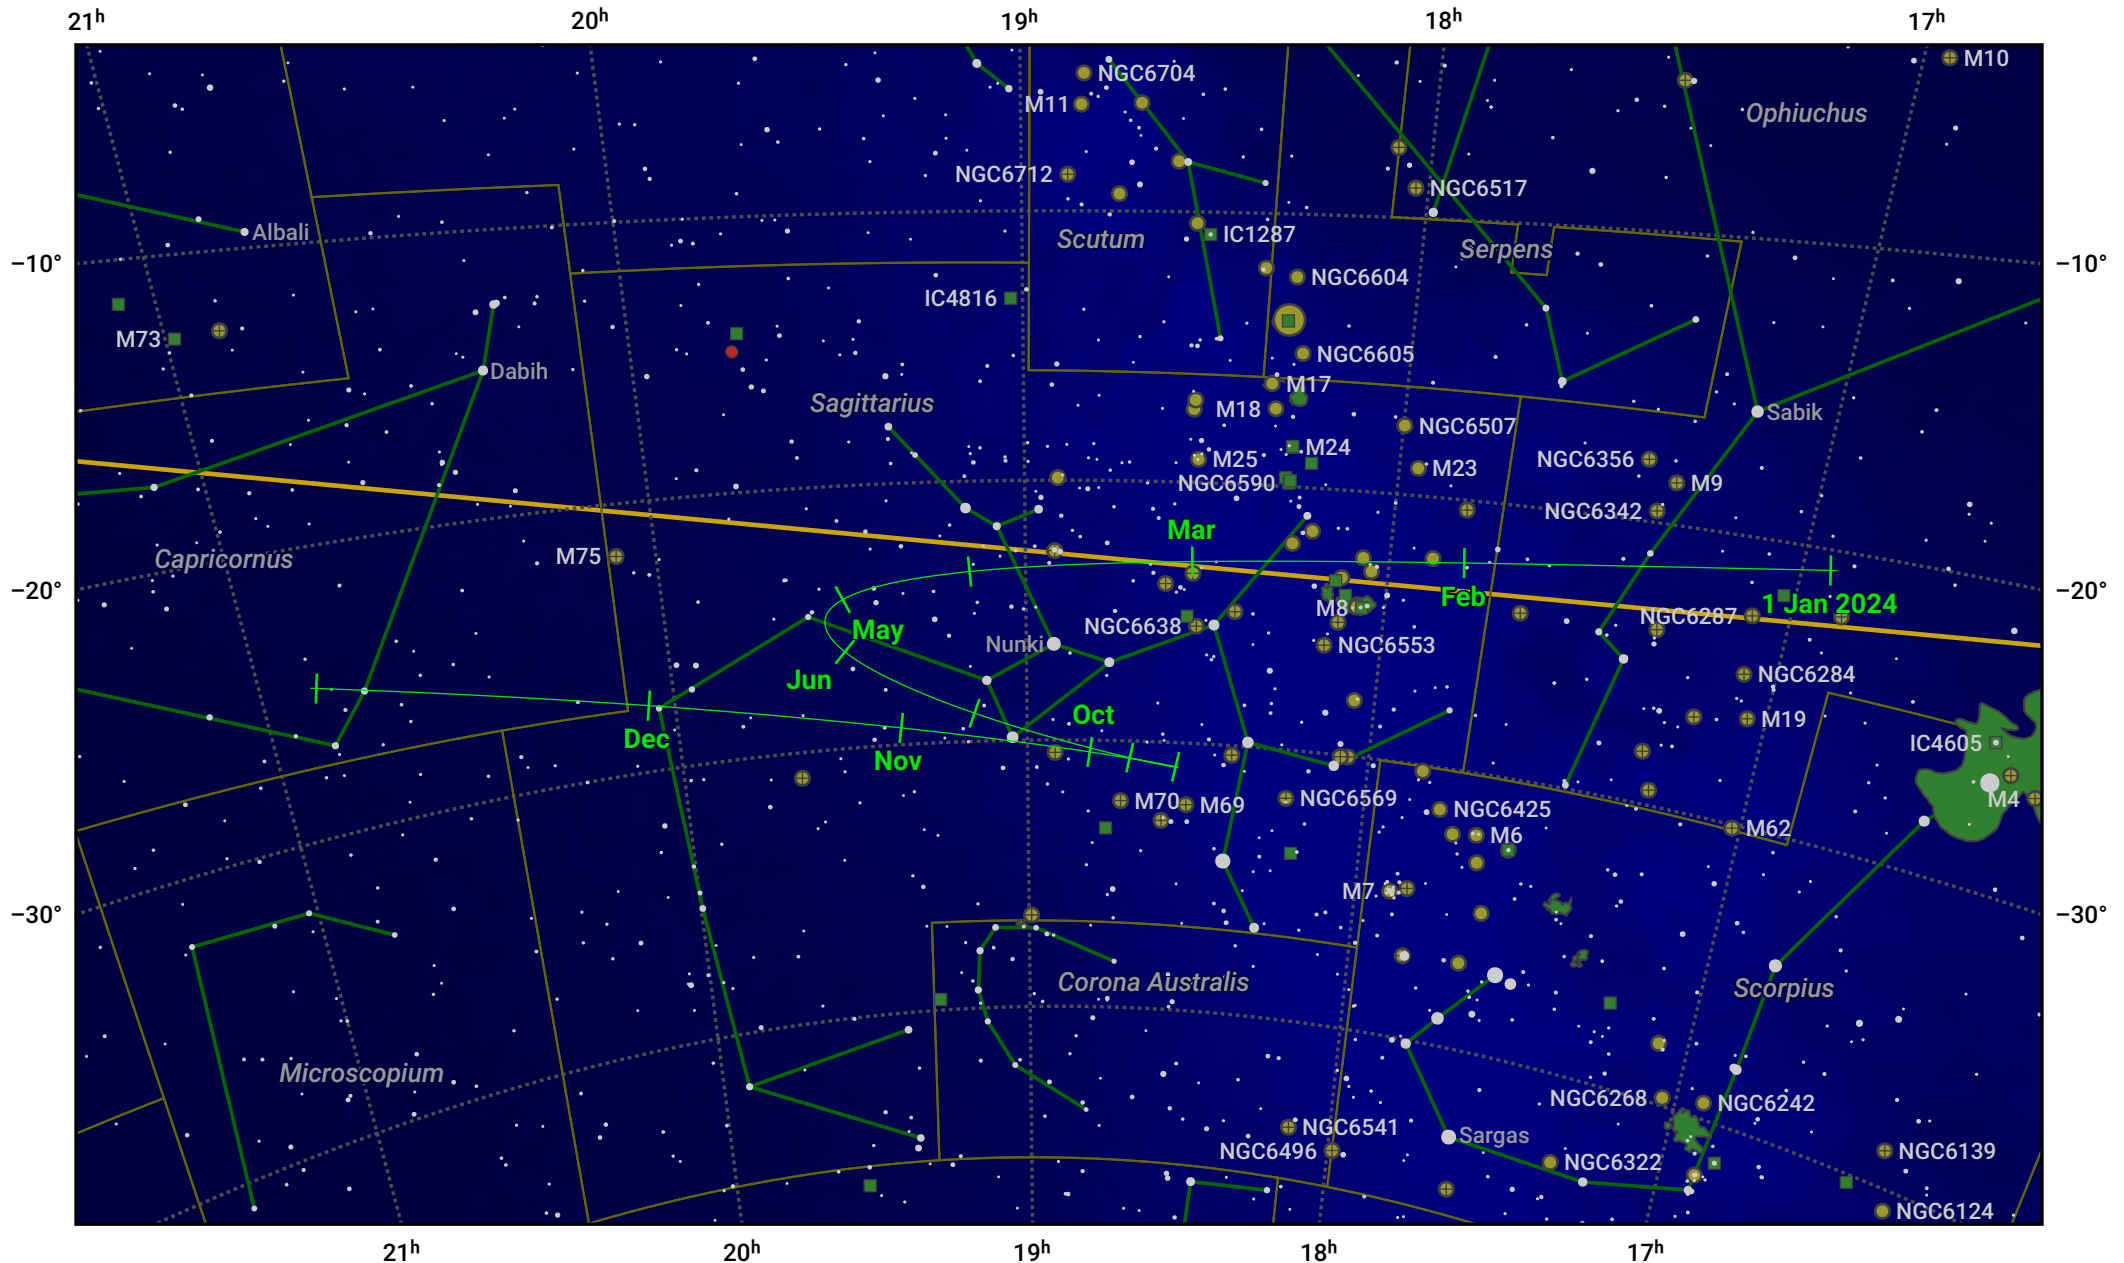

The path of Ceres in 2024

© Dominic Ford 2011–2024. Date markers placed at midnight UTC. Downloaded from <https://in-the-sky.org>

Magnitude scale: 7.0 6.0 5.0 4.0 3.0 2.0 1.0

— Ecliptic Plane

Galaxy Bright nebula Open cluster Globular cluster