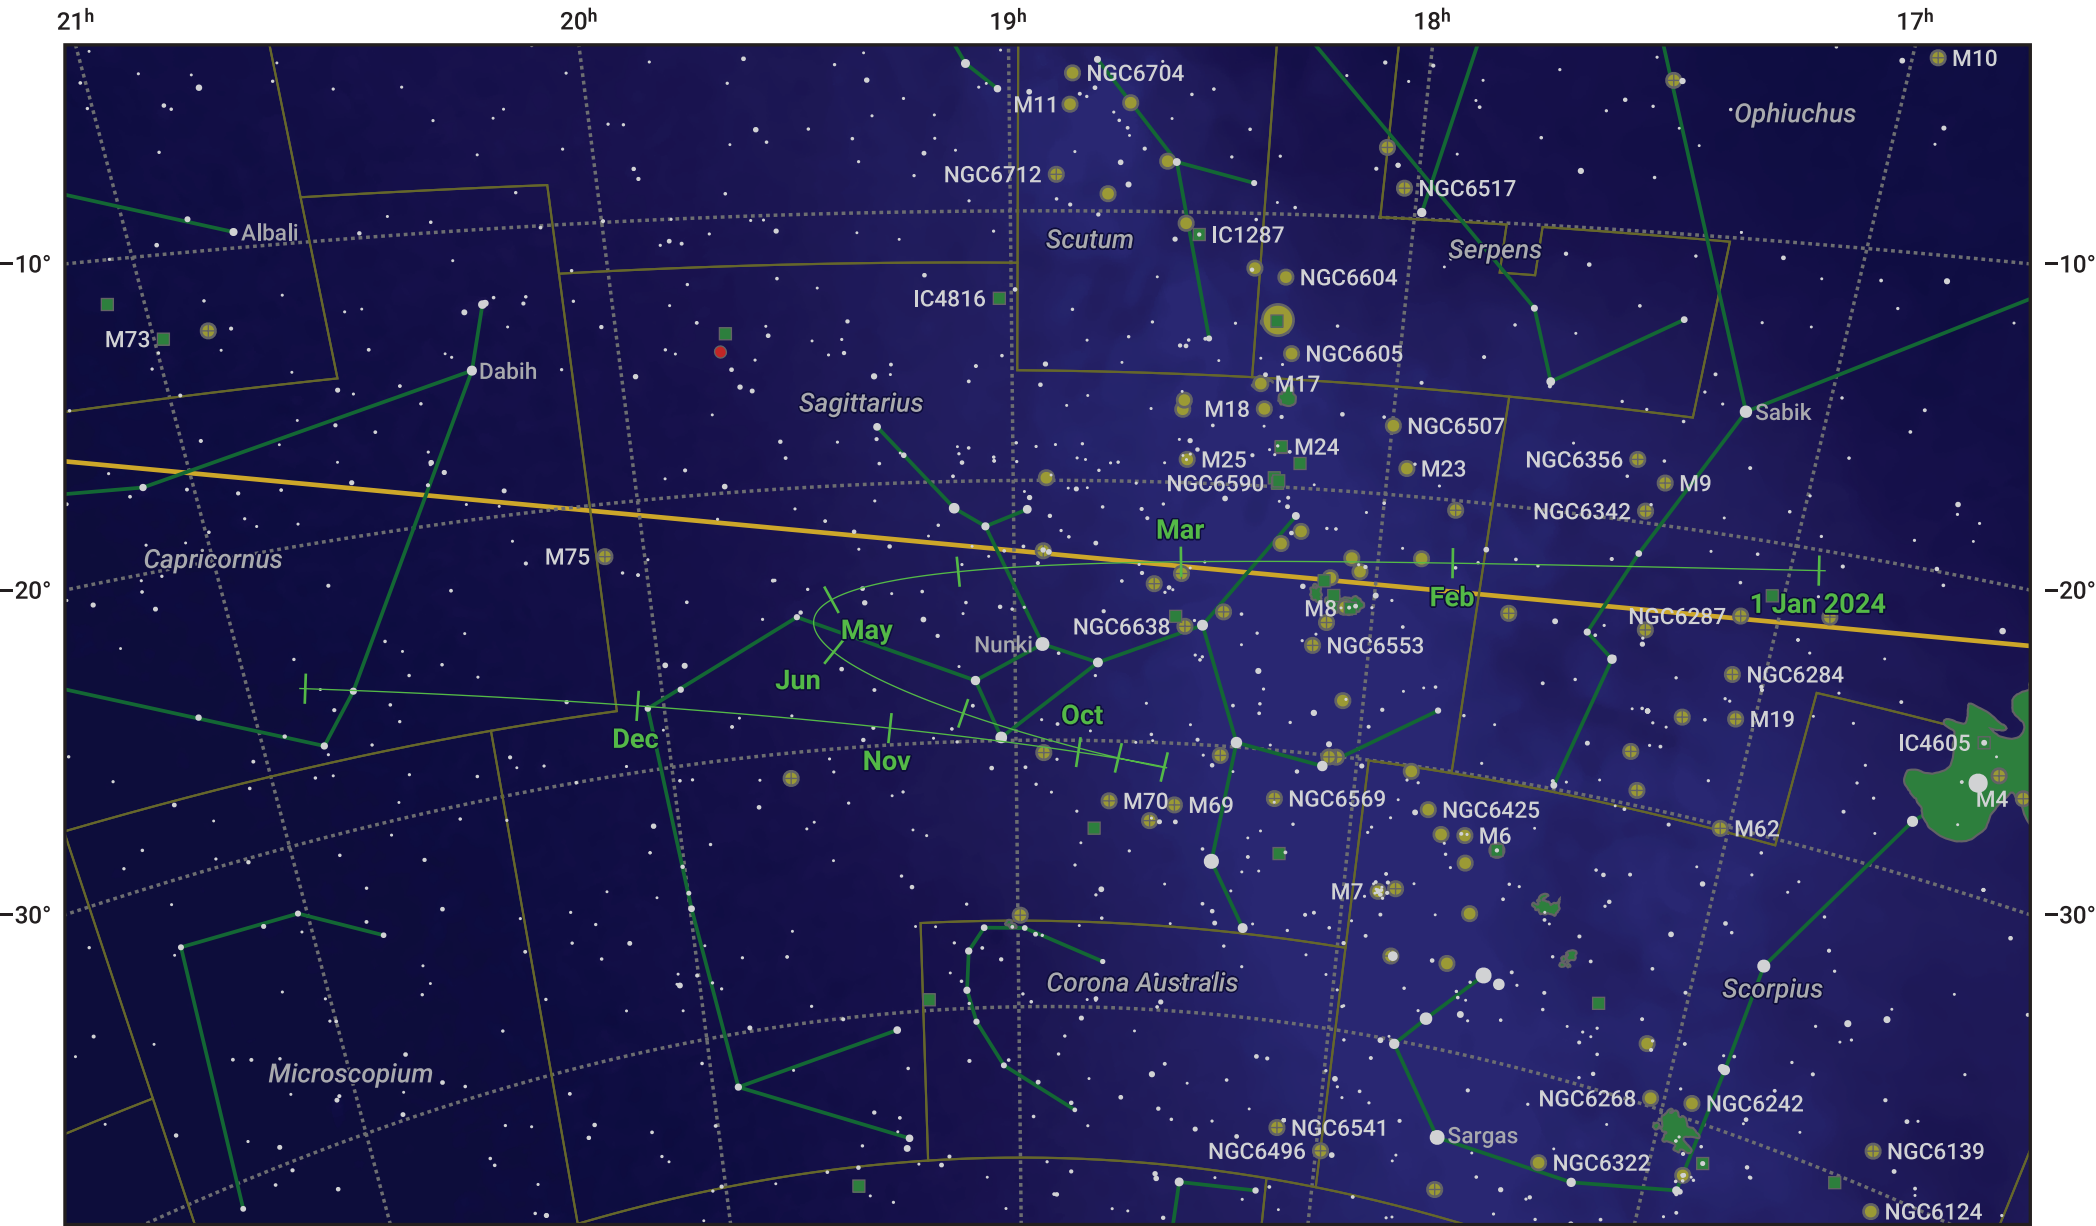

The path of Ceres in 2024

© Dominic Ford 2011–2024. Date markers placed at midnight UTC. Downloaded from <https://in-the-sky.org>

Magnitude scale: ● 7.0 ● 6.0 ● 5.0 ● 4.0 ● 3.0 ● 2.0 ● 1.0

— Ecliptic Plane

- Galaxy
- Bright nebula
- Open cluster
- ⊕ Globular cluster

Date	Mag
2024 Jan 1	8.9
2024 Apr 1	8.8
2024 Jun 2	7.9
2024 Jul 1	7.3
2024 Oct 1	8.9
2024 Oct 6	8.9
2025 Jan 1	9.2