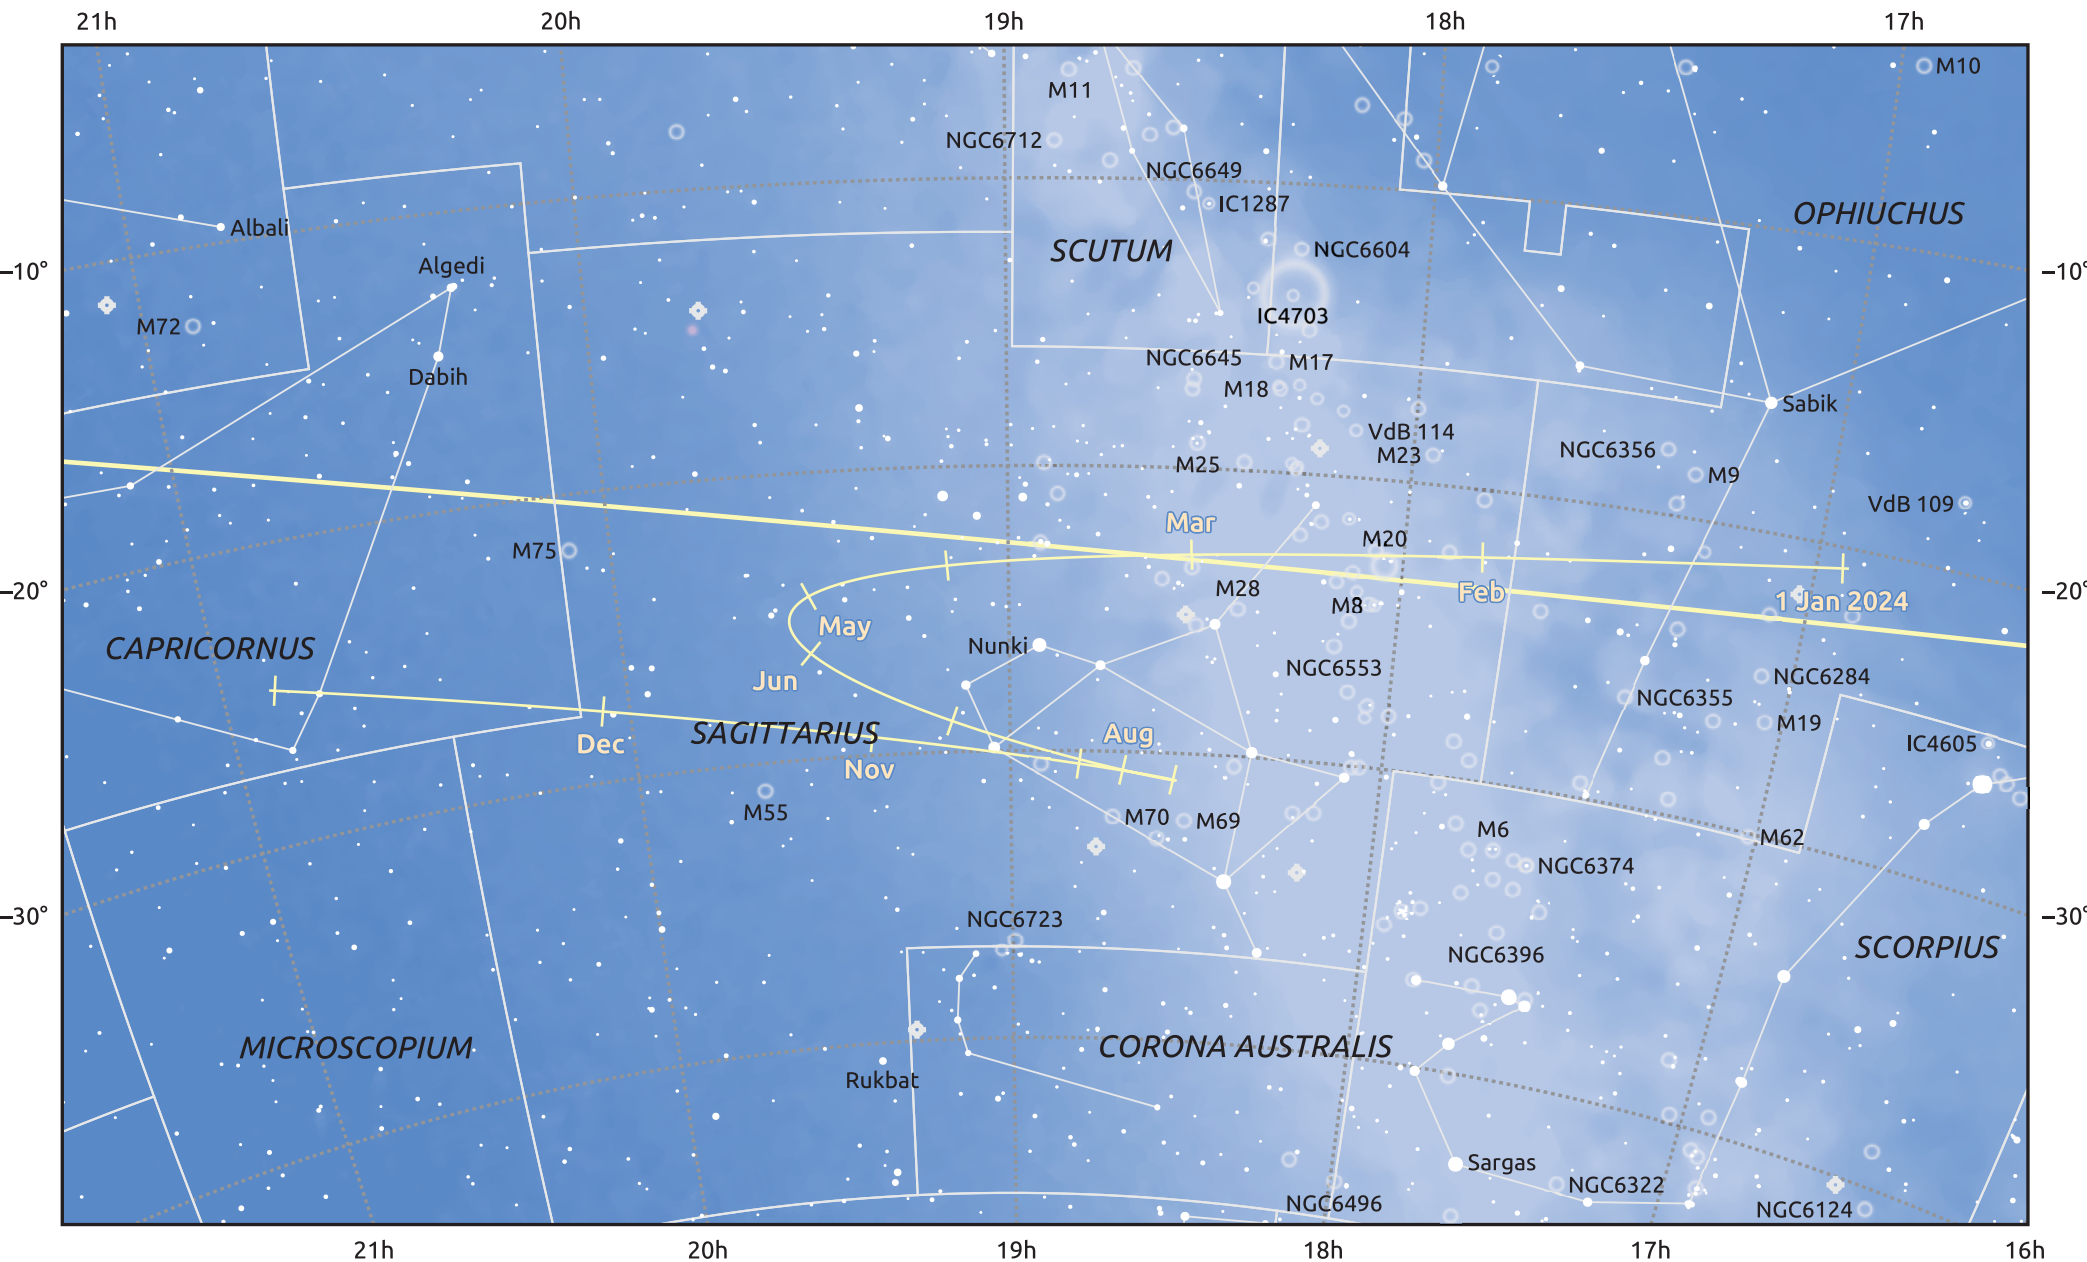

The path of Ceres in 2024

© Dominic Ford 2011–2025. Date markers placed at midnight UTC. Downloaded from <https://in-the-sky.org>

Magnitude scale: ● 7.0 ● 6.0 ● 5.0 ● 4.0 ● 3.0 ● 2.0 ● 1.0

— Ecliptic Plane

◆ Galaxy
 ○ Bright nebula
 ○ Open cluster
 ○ Globular cluster
 ◆ Planetary nebula

Date	Mag
2024 Jan 1	8.9
2024 Apr 1	8.8
2024 Jun 2	7.9
2024 Jul 1	7.3
2024 Oct 1	8.9
2024 Oct 6	8.9
2025 Jan 1	9.2