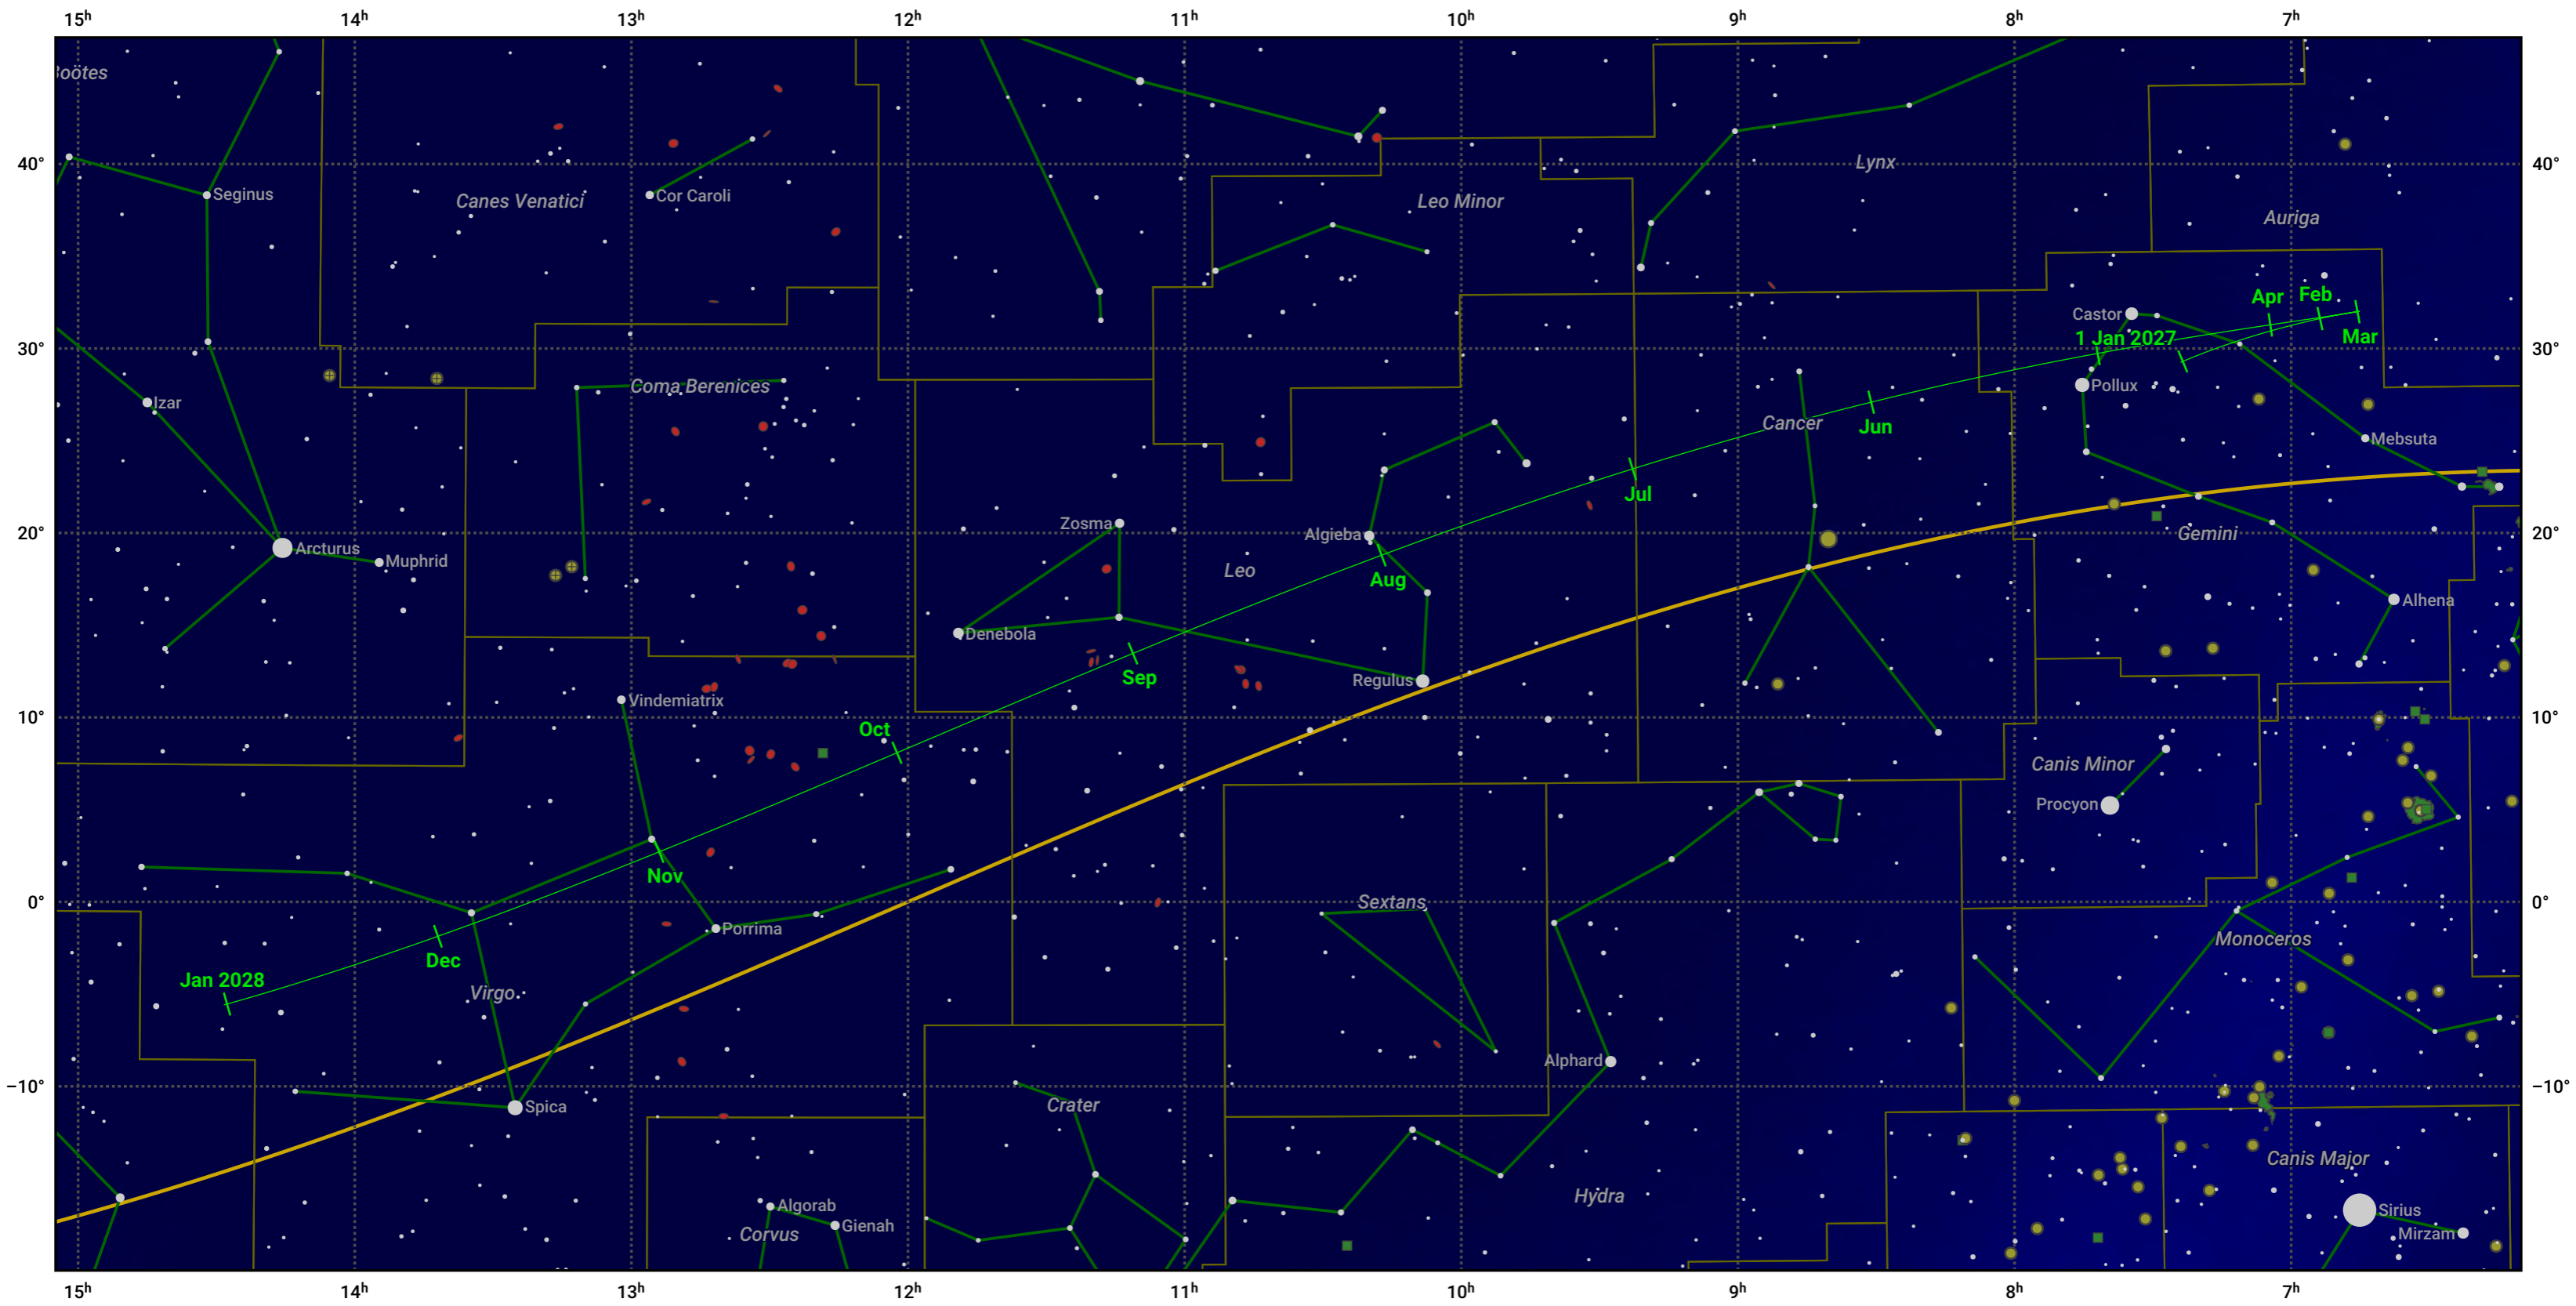

The path of Ceres in 2027

© Dominic Ford 2011–2024. Date markers placed at midnight UTC. Downloaded from <https://in-the-sky.org>

— Ecliptic Plane

Date	Mag
2027 Jan 1	6.9
2027 Mar 5	7.9
2027 Apr 1	8.3
2027 Jul 1	8.8
2027 Oct 1	8.5
2028 Jan 1	8.7