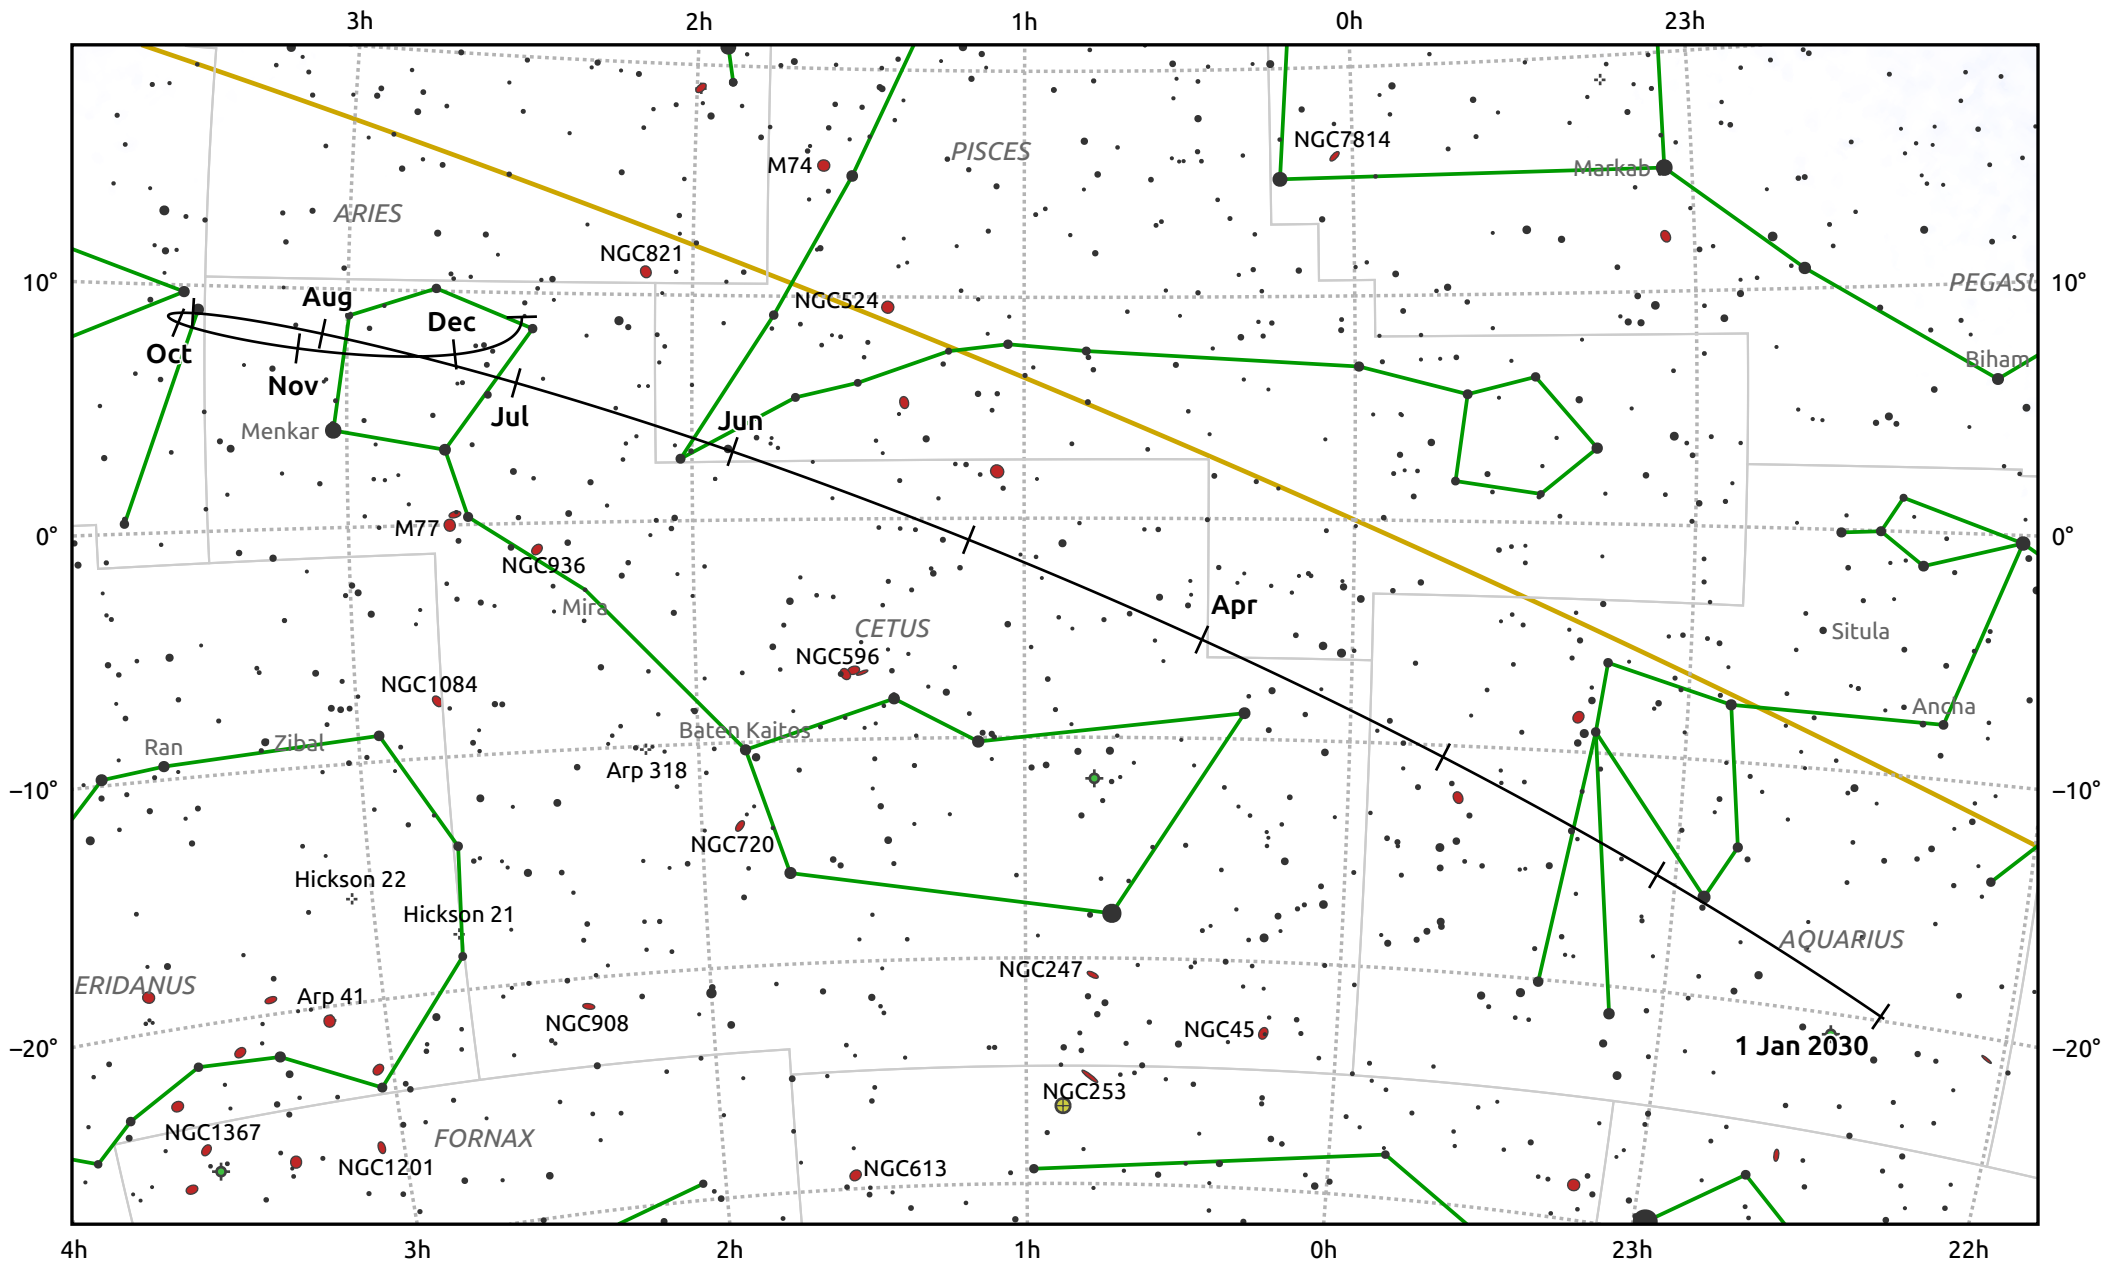

The path of Ceres in 2030

© Dominic Ford 2011–2025. Date markers placed at midnight UTC. Downloaded from <https://in-the-sky.org>

Magnitude scale: · 7.0 · 6.0 · 5.0 · 4.0 · 3.0 ● 2.0 ● 1.0

— Ecliptic Plane

● Galaxy ■ Bright nebula ● Open cluster ⊕ Globular cluster ◆ Planetary nebula

Date	Mag
2030 Jan 1	9.3
2030 Apr 1	9.0
2030 Jul 1	9.2
2030 Sep 18	8.2
2030 Oct 1	8.0
2030 Nov 7	7.2
2031 Jan 1	8.2