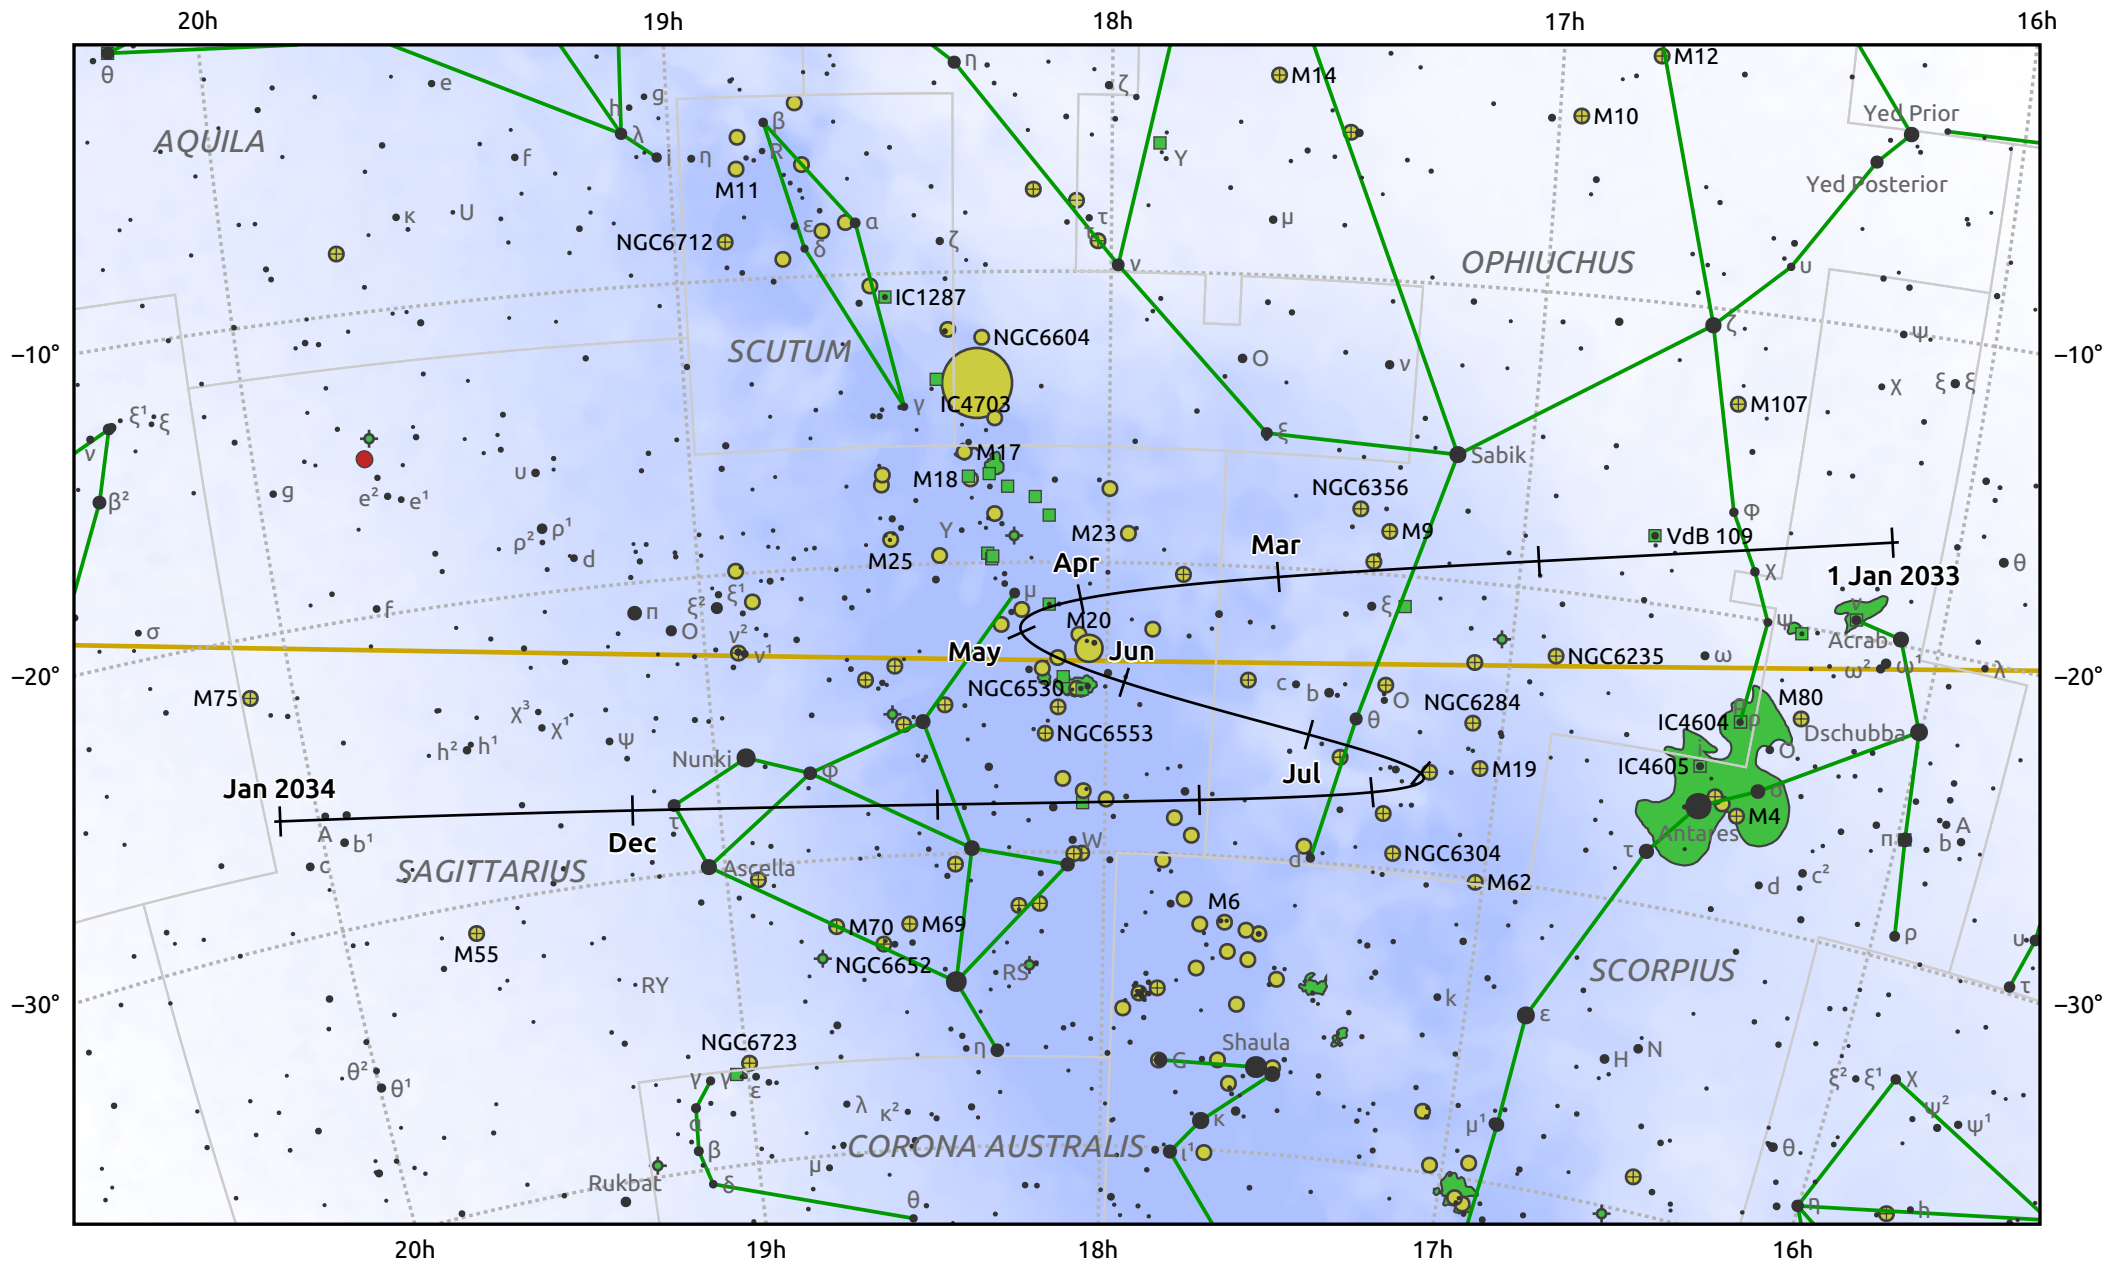

# The path of Ceres in 2033

© Dominic Ford 2011–2025. Date markers placed at midnight UTC. Downloaded from <https://in-the-sky.org>

Magnitude scale: ● 7.0 ● 6.0 ● 5.0 ● 4.0 ● 3.0 ● 2.0 ● 1.0

— Ecliptic Plane

● Galaxy    ■ Bright nebula    ● Open cluster    ⊕ Globular cluster    ◆ Planetary nebula

Date	Mag
2023 Jan 1	8.9
2023 Apr 1	8.5
2023 May 8	7.9
2023 Jul 1	7.4
2023 Sep 24	8.9
2023 Oct 1	9.0
2024 Jan 1	9.1