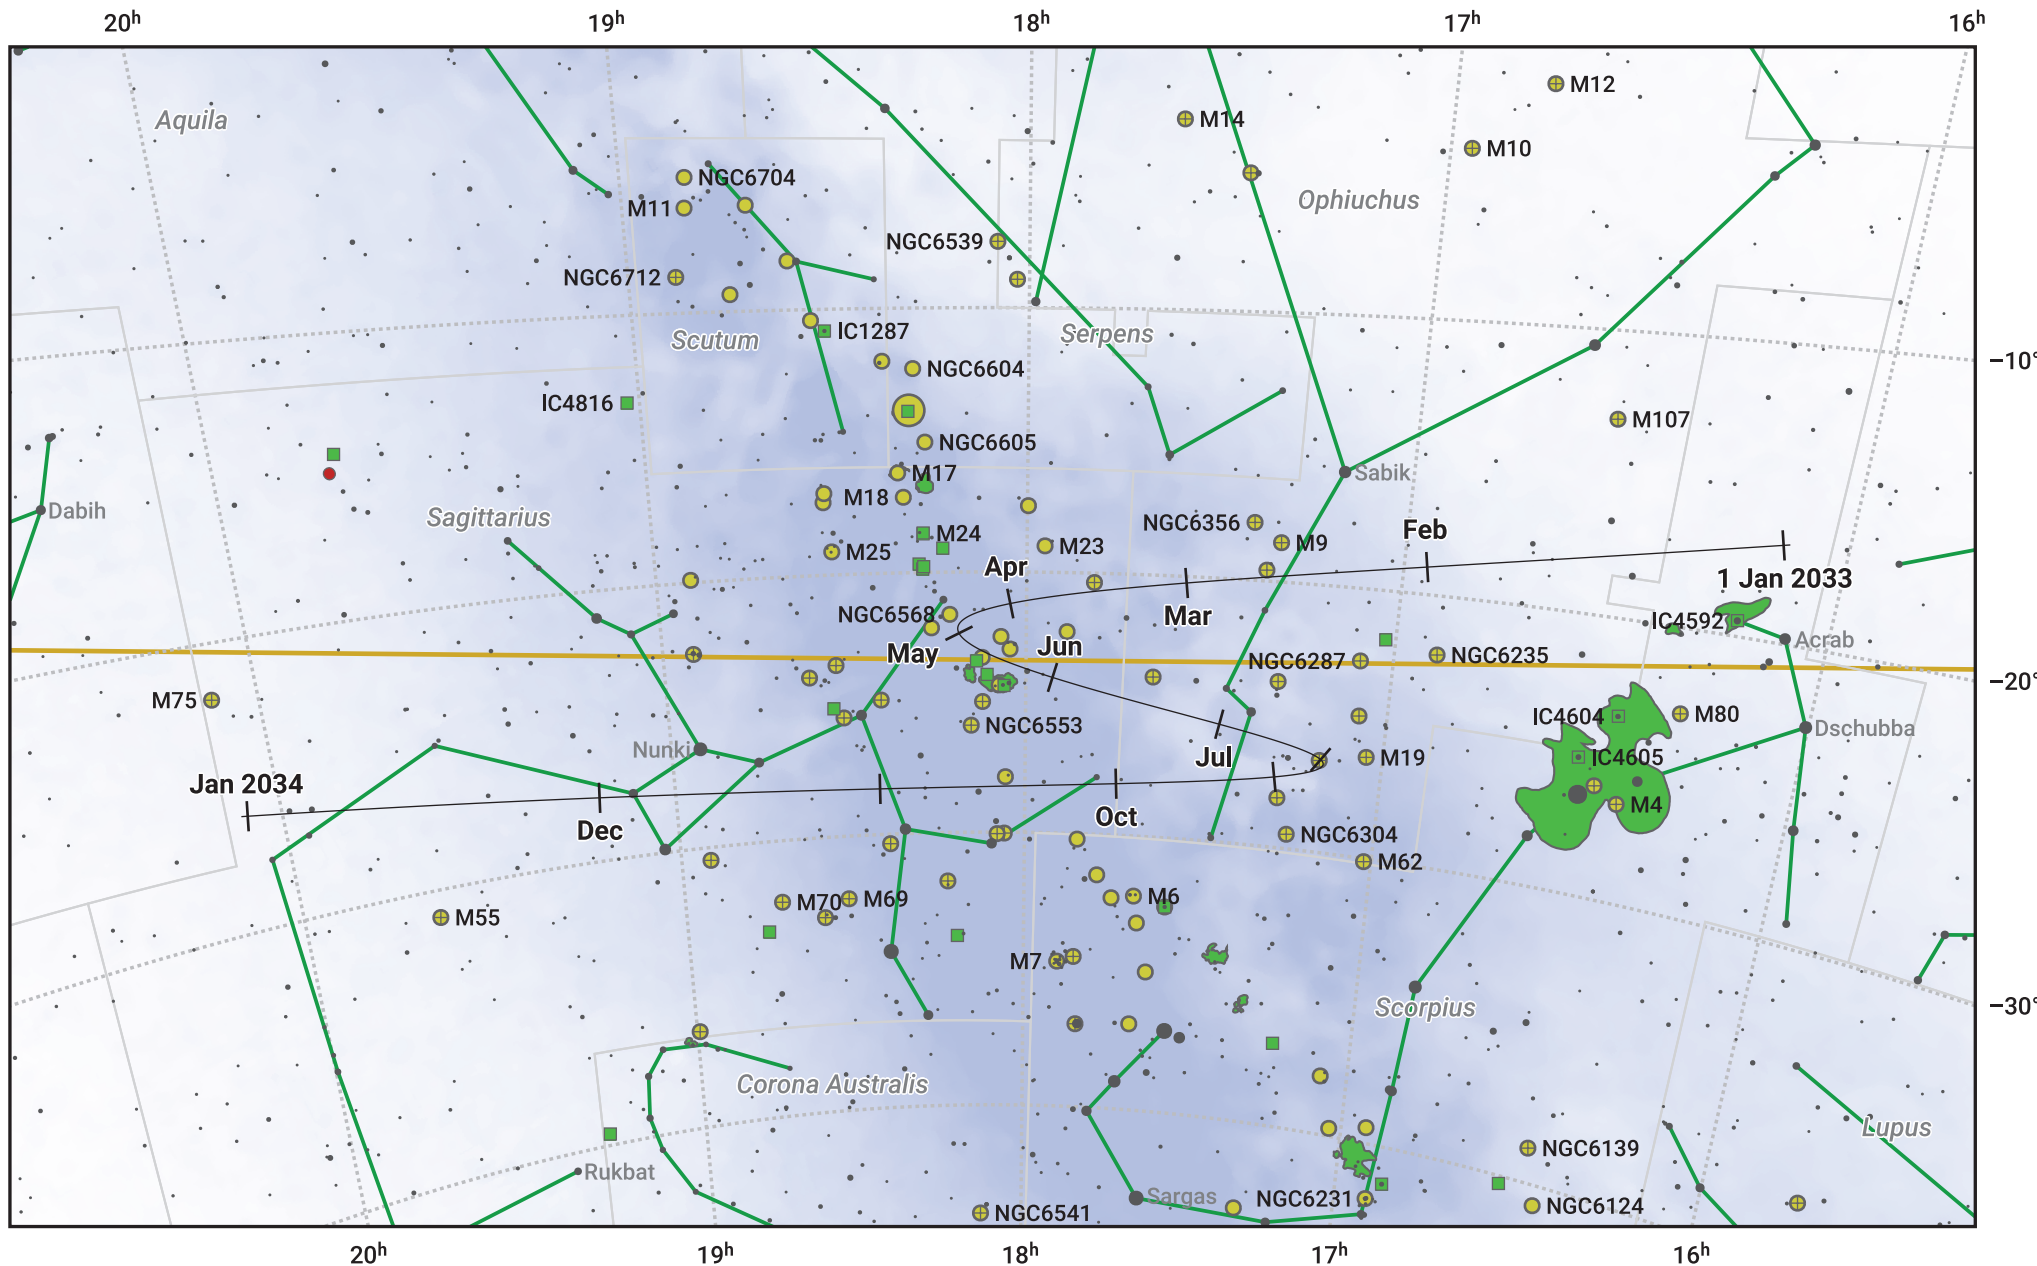

The path of Ceres in 2033

© Dominic Ford 2011–2024. Date markers placed at midnight UTC. Downloaded from <https://in-the-sky.org>

Magnitude scale: · 7.0 · 6.0 · 5.0 · 4.0 · 3.0 · 2.0 ● 1.0

— Ecliptic Plane

● Galaxy ■ Bright nebula ● Open cluster ⊕ Globular cluster

Date	Mag
2033 Jan 1	8.9
2033 Apr 1	8.5
2033 May 8	7.9
2033 Jul 1	7.4
2033 Sep 23	8.9
2033 Oct 1	9.0
2034 Jan 1	9.1