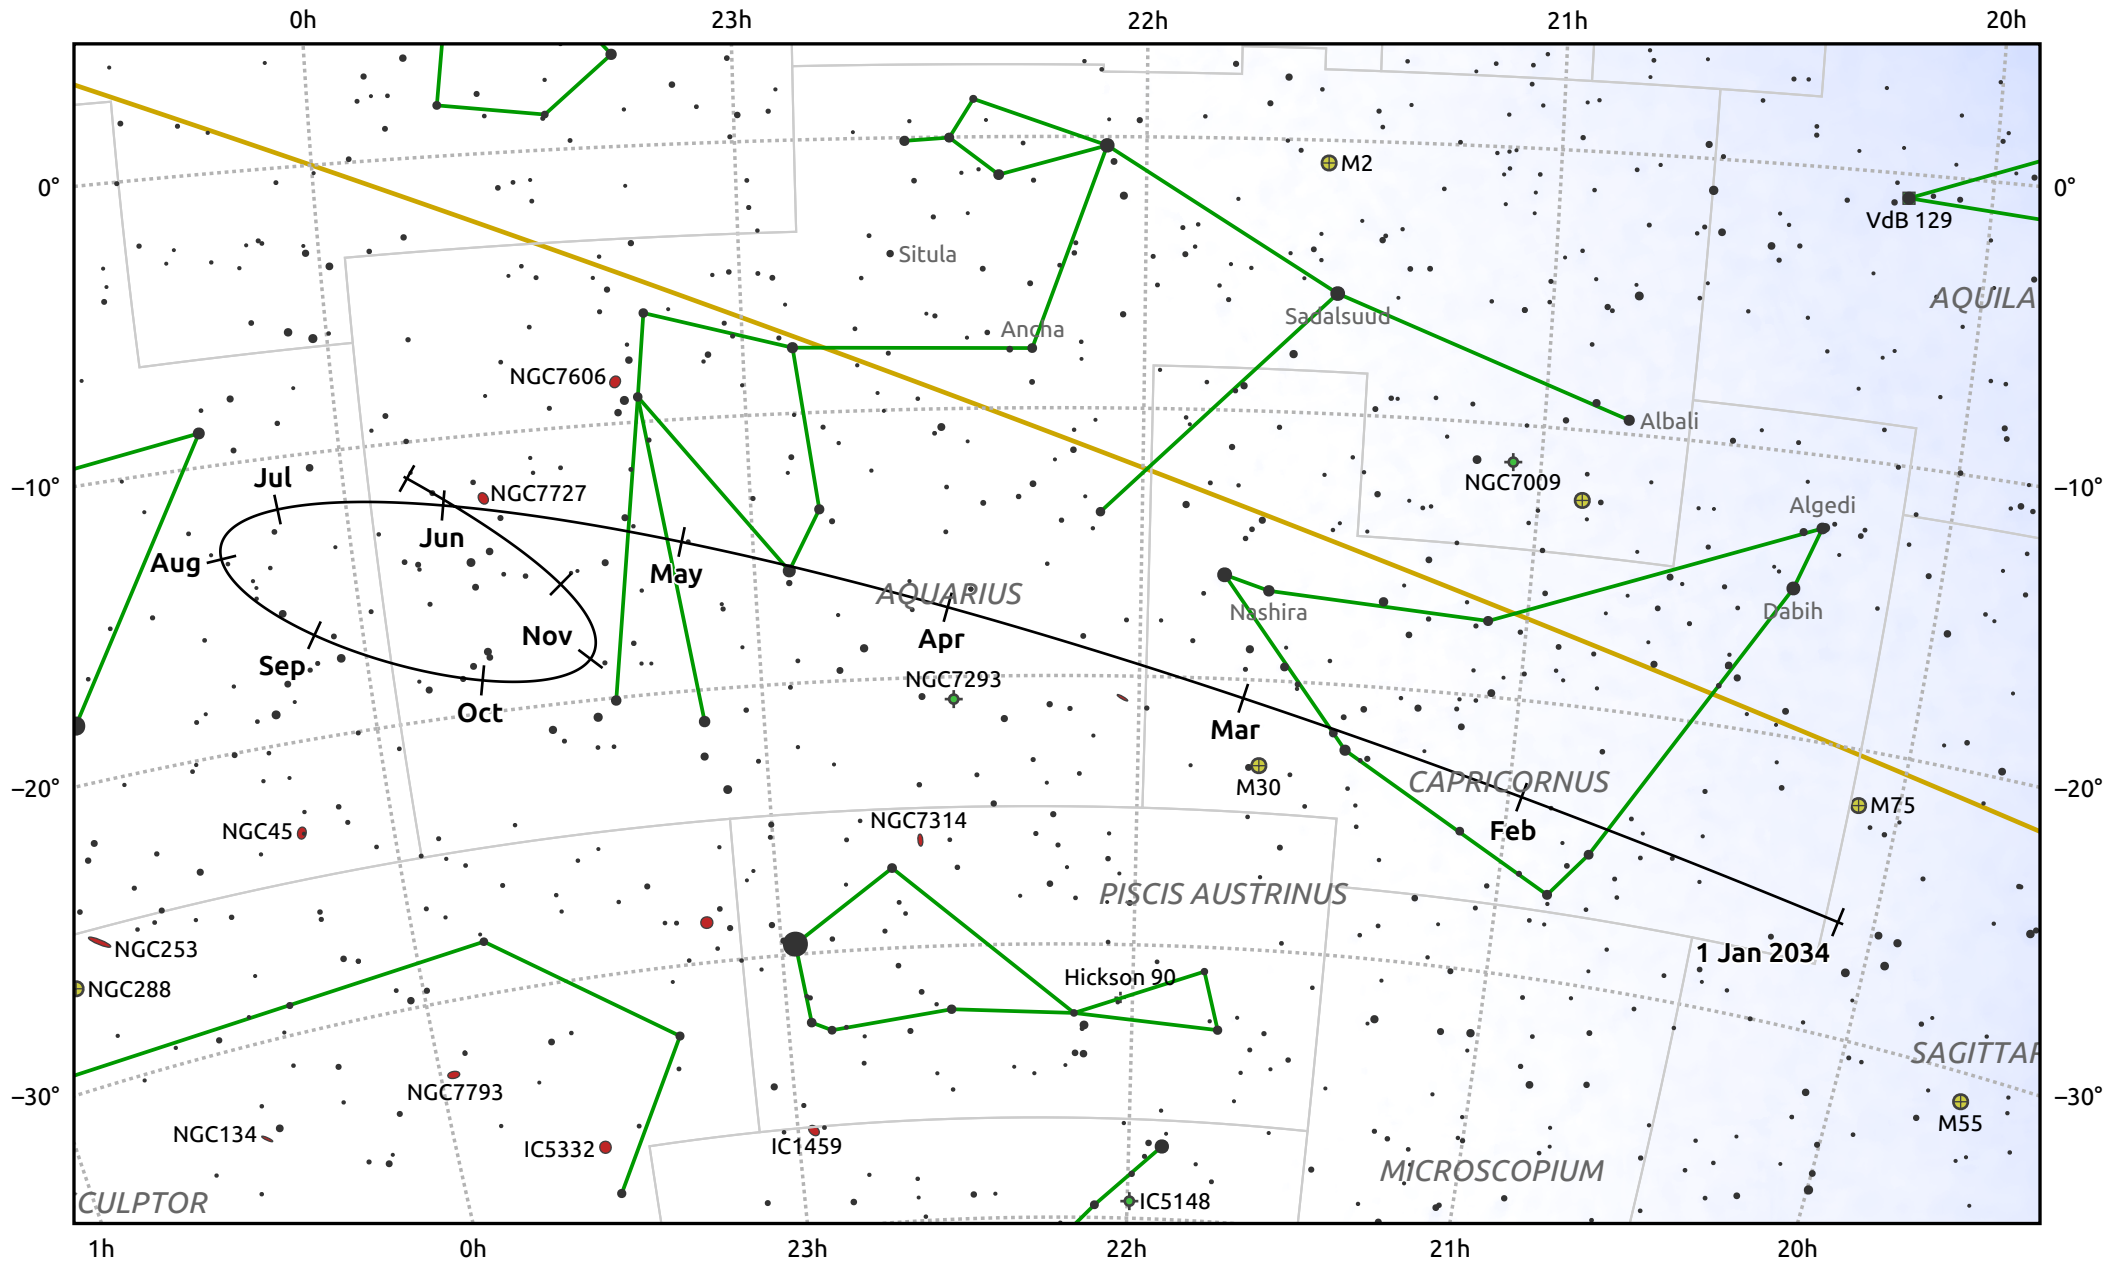

The path of Ceres in 2034

© Dominic Ford 2011–2025. Date markers placed at midnight UTC. Downloaded from <https://in-the-sky.org>

Magnitude scale: ● 7.0 ● 6.0 ● 5.0 ● 4.0 ● 3.0 ● 2.0 ● 1.0

— Ecliptic Plane

● Galaxy ■ Bright nebula ● Open cluster ⊕ Globular cluster ◆ Planetary nebula

Date	Mag
2034 Jan 1	9.1
2034 Apr 1	9.3
2034 Jul 1	8.8
2034 Aug 14	8.1
2034 Oct 1	7.8
2035 Jan 1	9.1