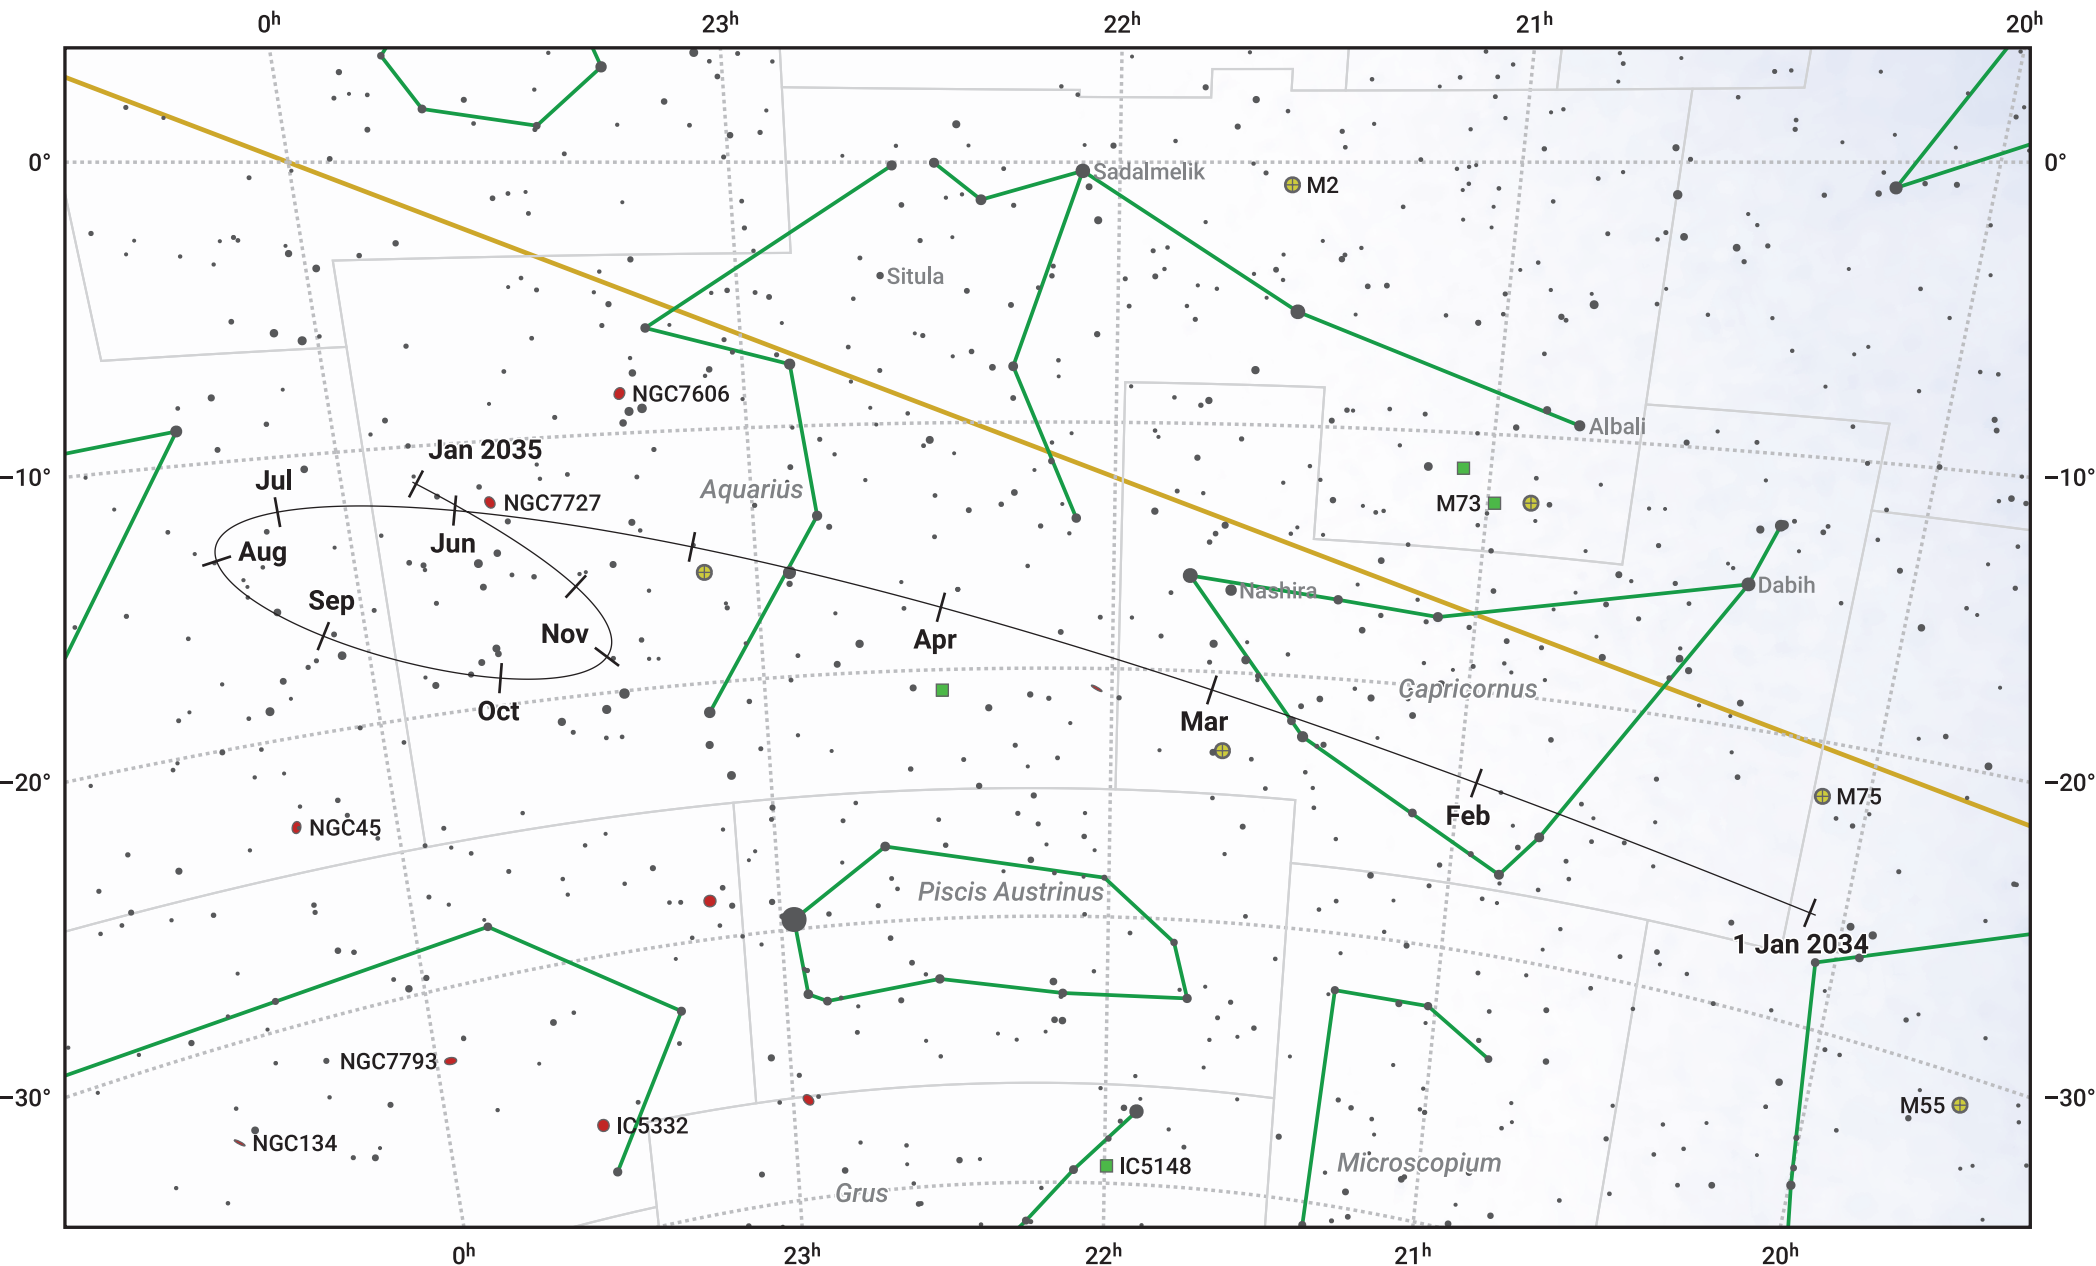

# The path of Ceres in 2034

© Dominic Ford 2011–2024. Date markers placed at midnight UTC. Downloaded from <https://in-the-sky.org>

Magnitude scale: 7.0 6.0 5.0 4.0 3.0 2.0 1.0

— Ecliptic Plane

Galaxy    Bright nebula    Open cluster    Globular cluster

Date	Mag
2034 Jan 1	9.1
2034 Apr 1	9.3
2034 Jul 1	8.8
2034 Aug 14	8.1
2034 Oct 1	7.8
2035 Jan 1	9.1