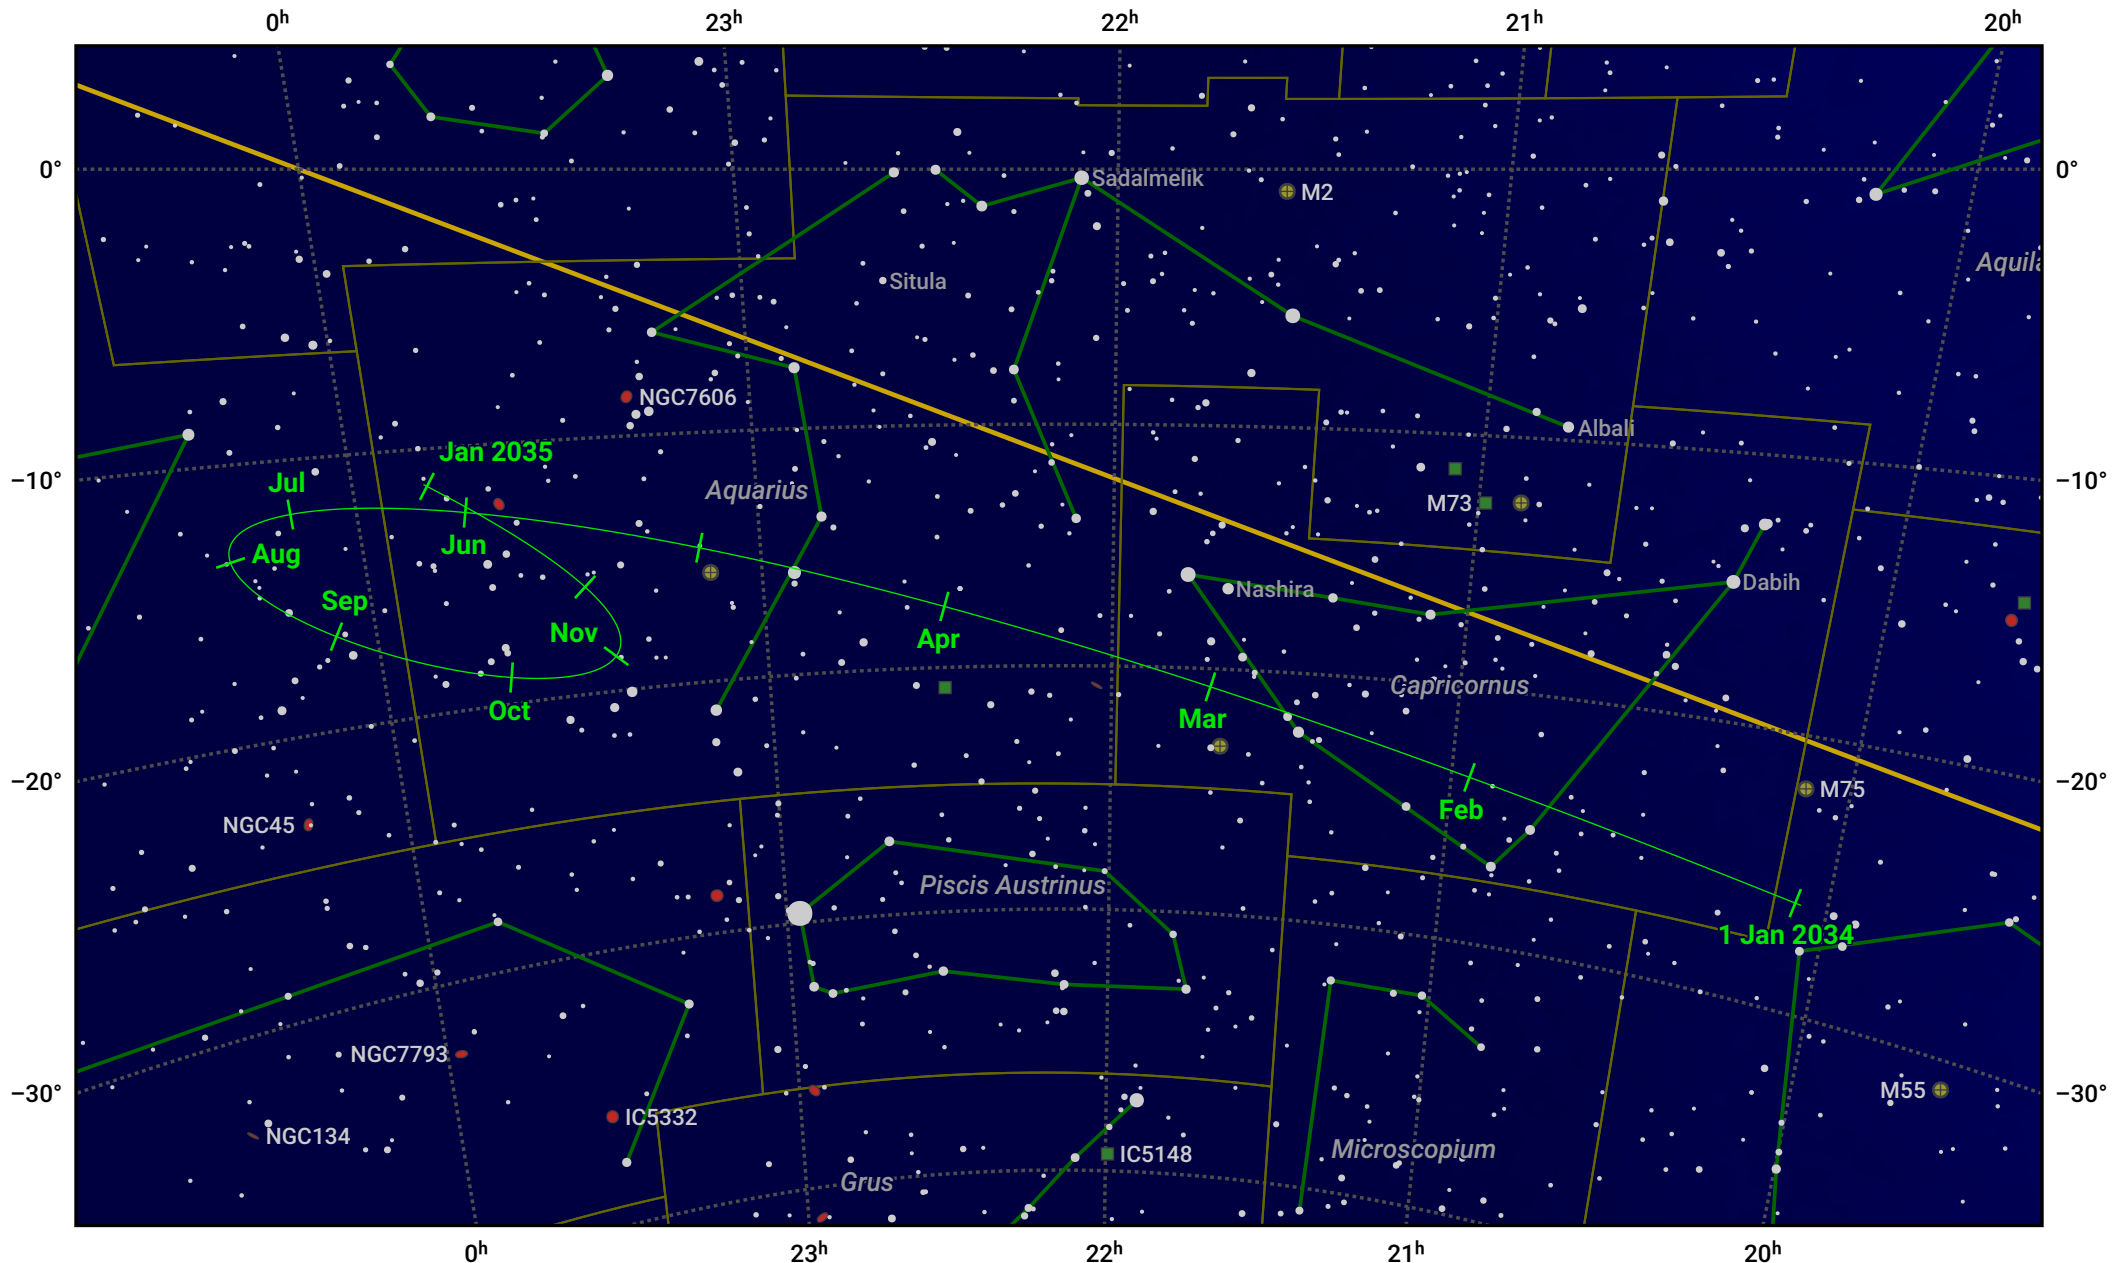

The path of Ceres in 2034

© Dominic Ford 2011–2023. Date markers placed at midnight UTC. Downloaded from <https://in-the-sky.org>

Magnitude scale: ● 7.0 ● 6.0 ● 5.0 ● 4.0 ● 3.0 ● 2.0 ● 1.0

— Ecliptic Plane

● Galaxy ■ Bright nebula ● Open cluster ⊕ Globular cluster

Date	Mag
2034 Jan 1	9.1
2034 Apr 1	9.3
2034 Jul 1	8.8
2034 Aug 14	8.1
2034 Oct 1	7.8
2035 Jan 1	9.1