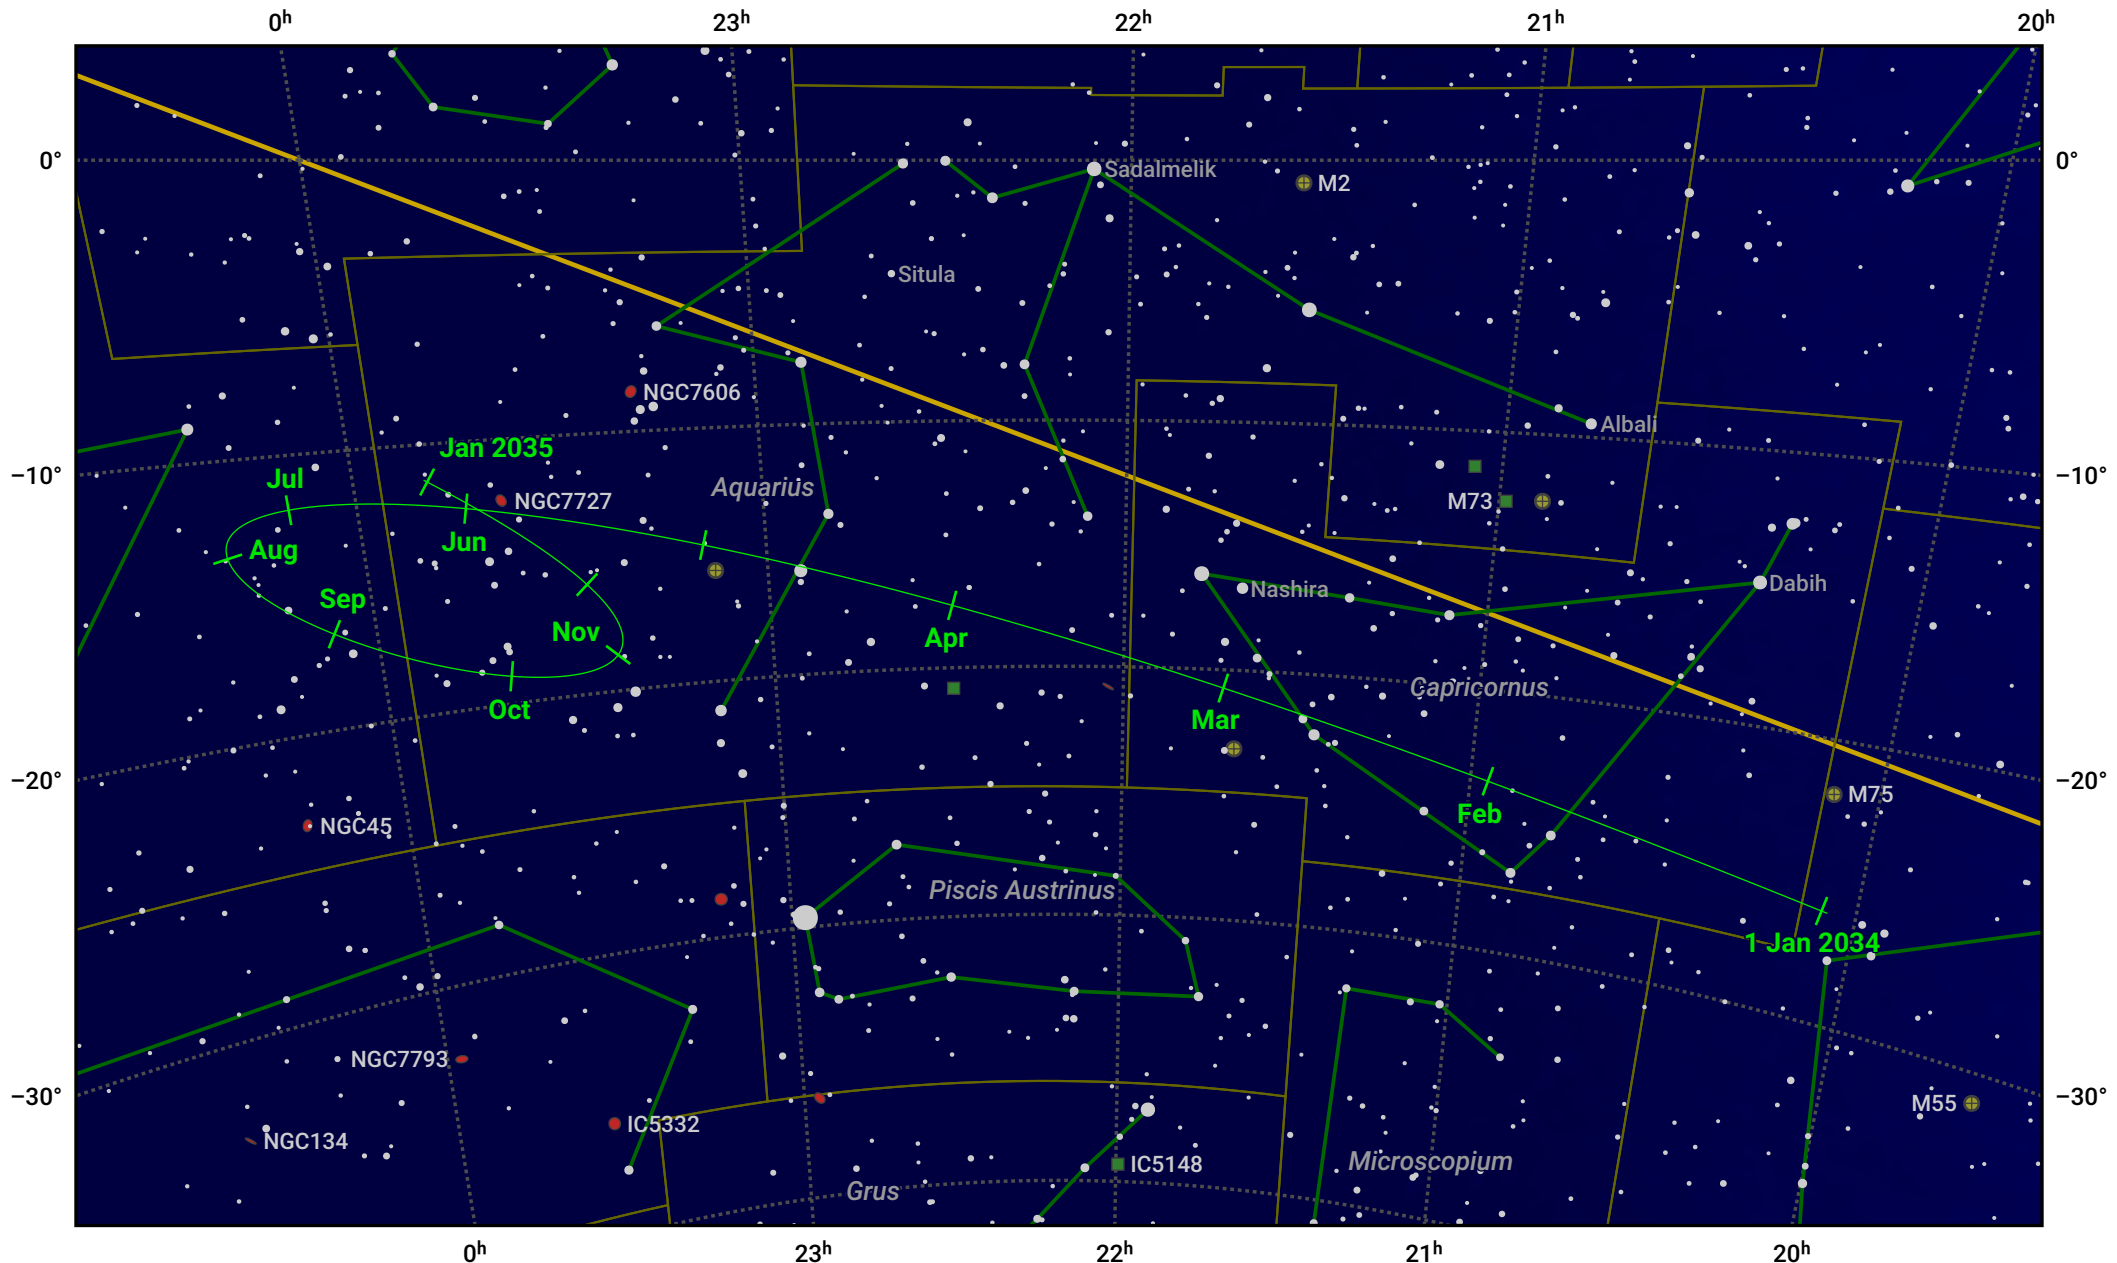

The path of Ceres in 2034

© Dominic Ford 2011–2024. Date markers placed at midnight UTC. Downloaded from <https://in-the-sky.org>

Magnitude scale: ● 7.0 ● 6.0 ● 5.0 ● 4.0 ● 3.0 ● 2.0 ● 1.0

— Ecliptic Plane

● Galaxy ■ Bright nebula ● Open cluster ● Globular cluster

| Date | Mag |
|-------------|-----|
| 2034 Jan 1 | 9.1 |
| 2034 Apr 1 | 9.3 |
| 2034 Jul 1 | 8.8 |
| 2034 Aug 14 | 8.1 |
| 2034 Oct 1 | 7.8 |
| 2035 Jan 1 | 9.1 |