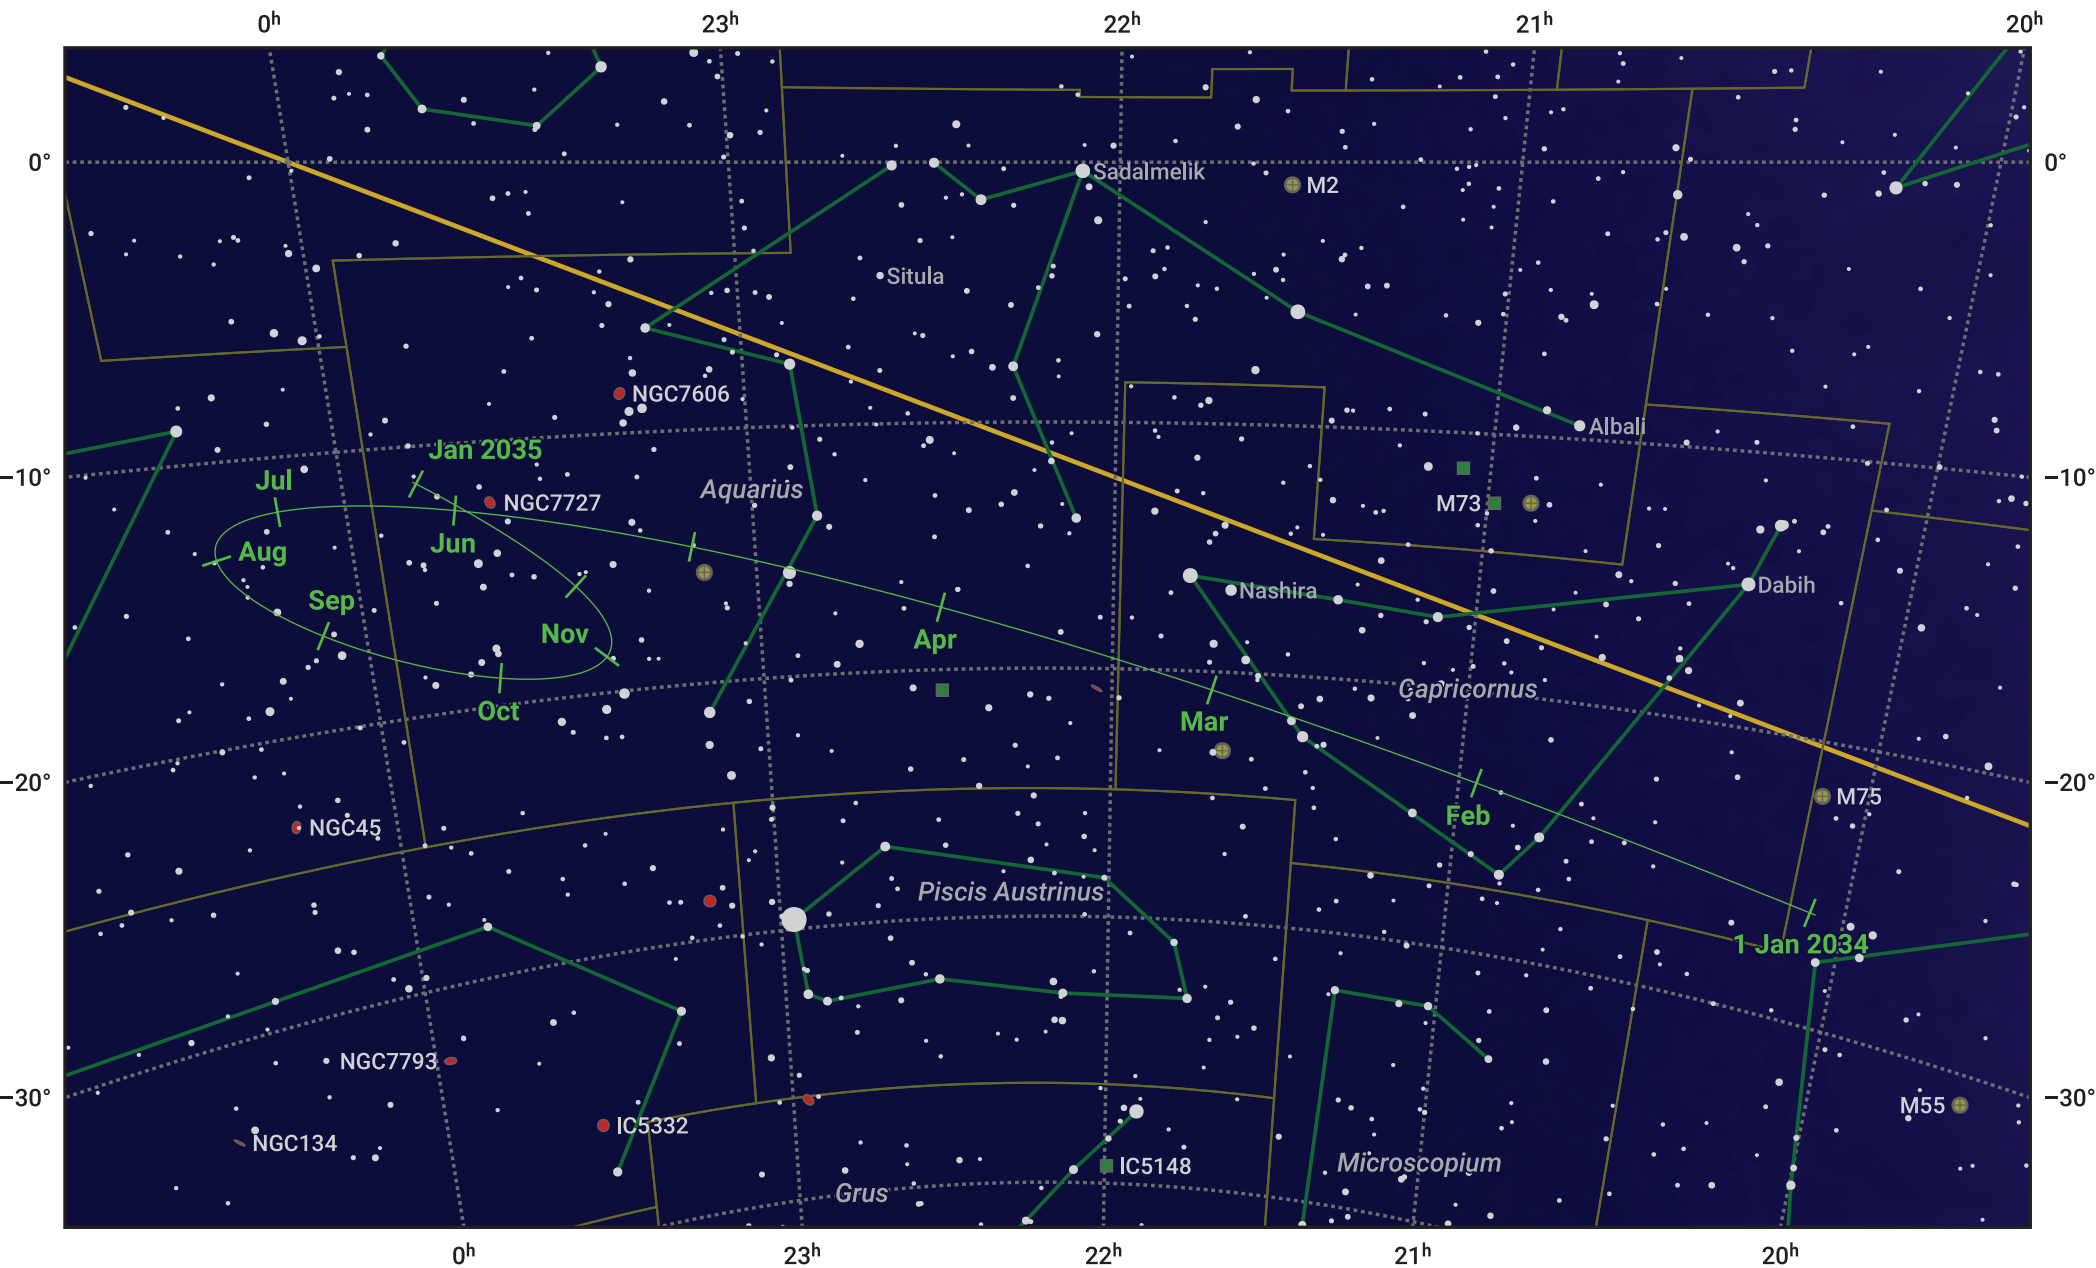

The path of Ceres in 2034

© Dominic Ford 2011–2024. Date markers placed at midnight UTC. Downloaded from <https://in-the-sky.org>

Magnitude scale: ● 7.0 ● 6.0 ● 5.0 ● 4.0 ● 3.0 ● 2.0 ● 1.0

— Ecliptic Plane

● Galaxy ● Bright nebula ● Open cluster ● Globular cluster

Date	Mag
2034 Jan 1	9.1
2034 Apr 1	9.3
2034 Jul 1	8.8
2034 Aug 14	8.1
2034 Oct 1	7.8
2035 Jan 1	9.1