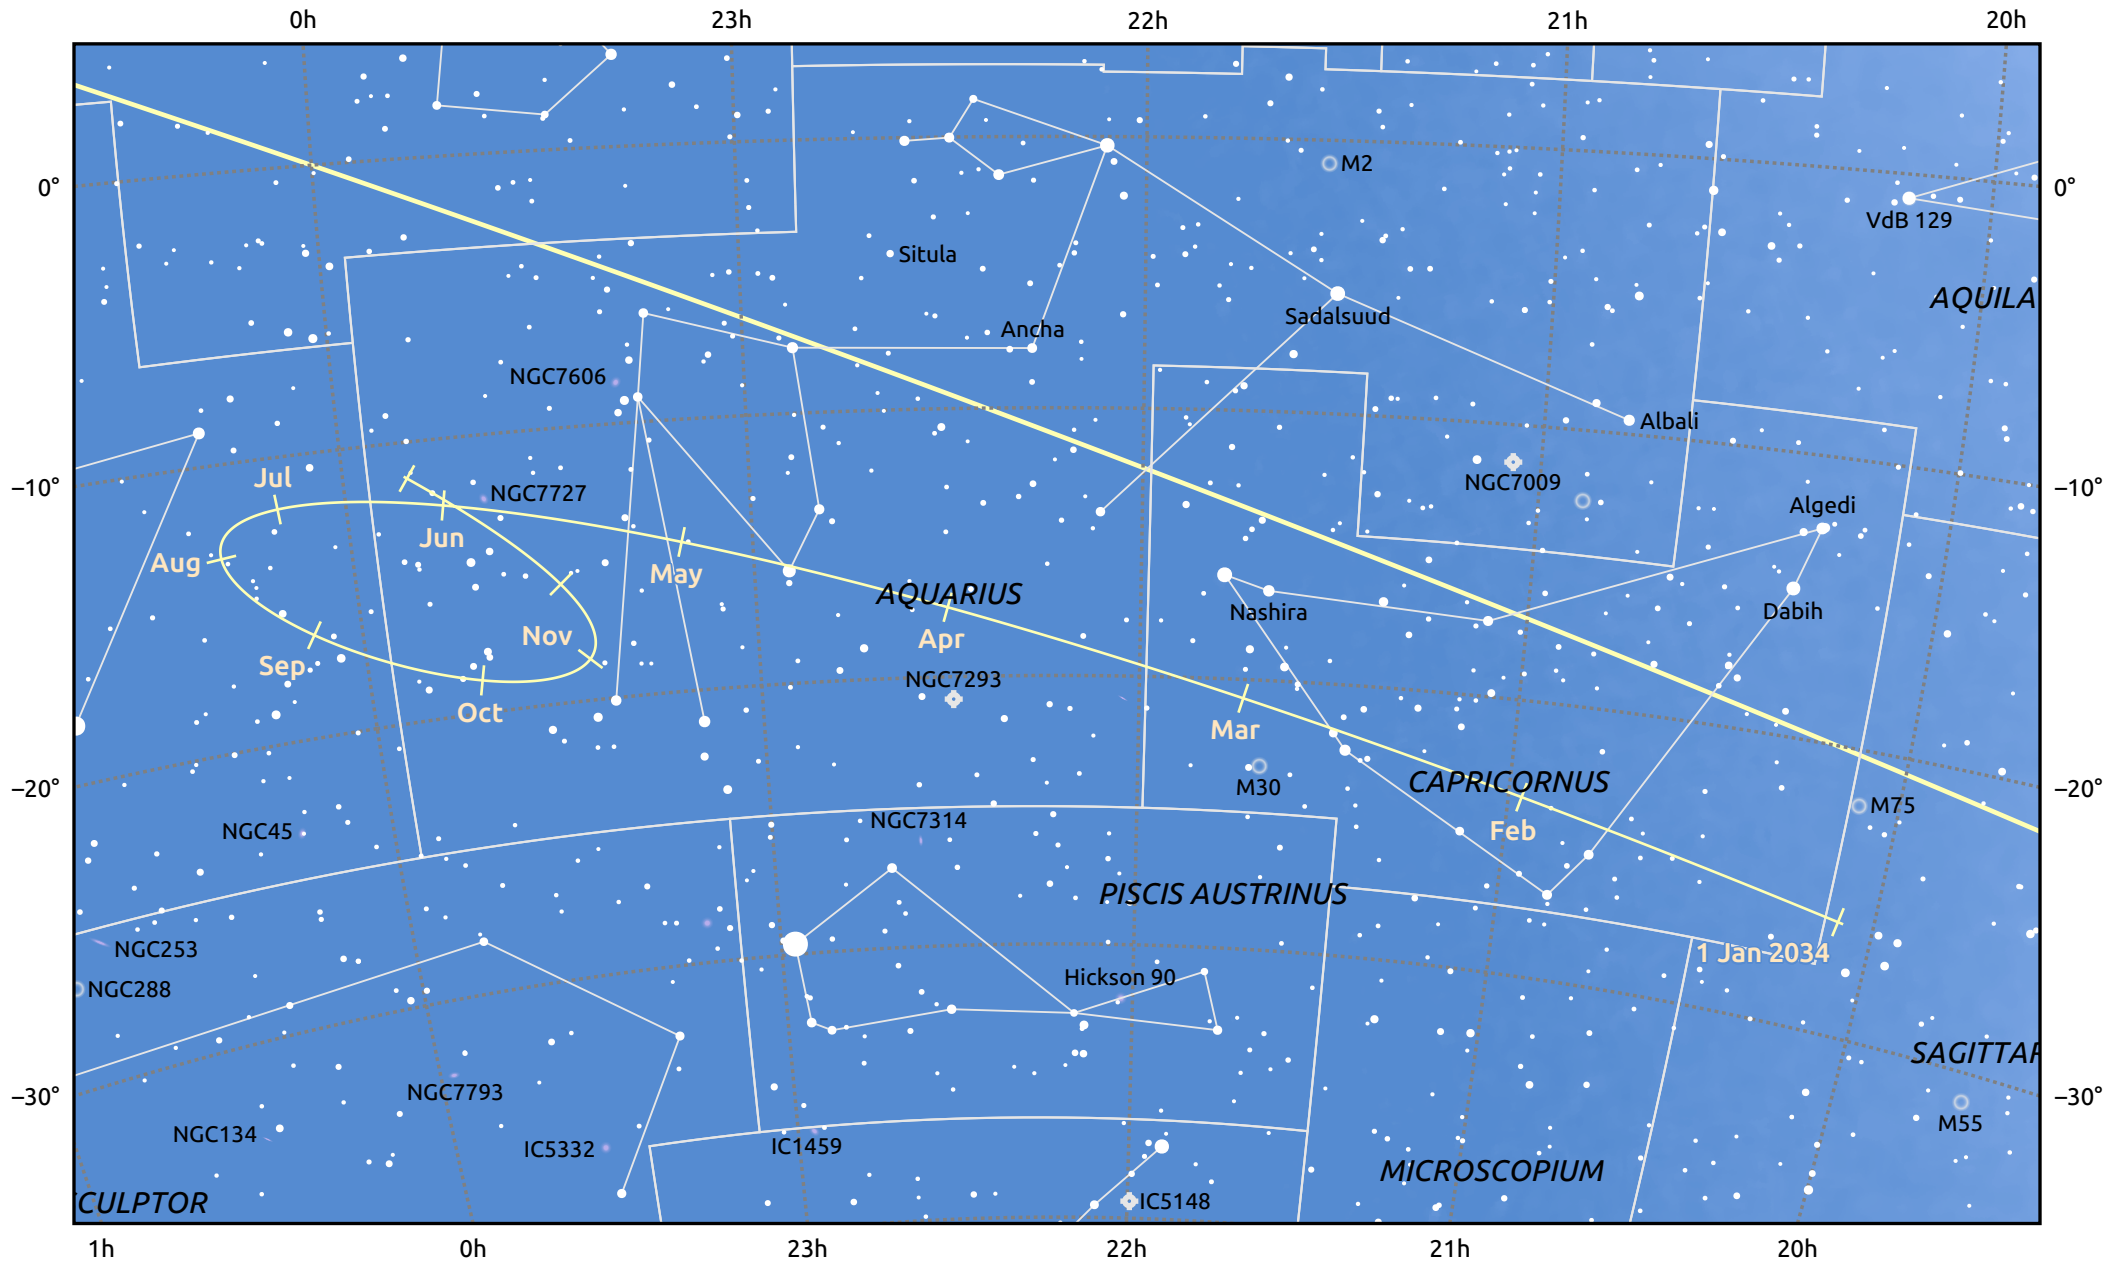

The path of Ceres in 2034

© Dominic Ford 2011–2025. Date markers placed at midnight UTC. Downloaded from <https://in-the-sky.org>

Magnitude scale: · 7.0 · 6.0 · 5.0 · 4.0 · 3.0 · 2.0 · 1.0

— Ecliptic Plane

Galaxy Bright nebula Open cluster Globular cluster Planetary nebula

Date	Mag
2034 Jan 1	9.1
2034 Apr 1	9.3
2034 Jul 1	8.8
2034 Aug 14	8.1
2034 Oct 1	7.8
2035 Jan 1	9.1