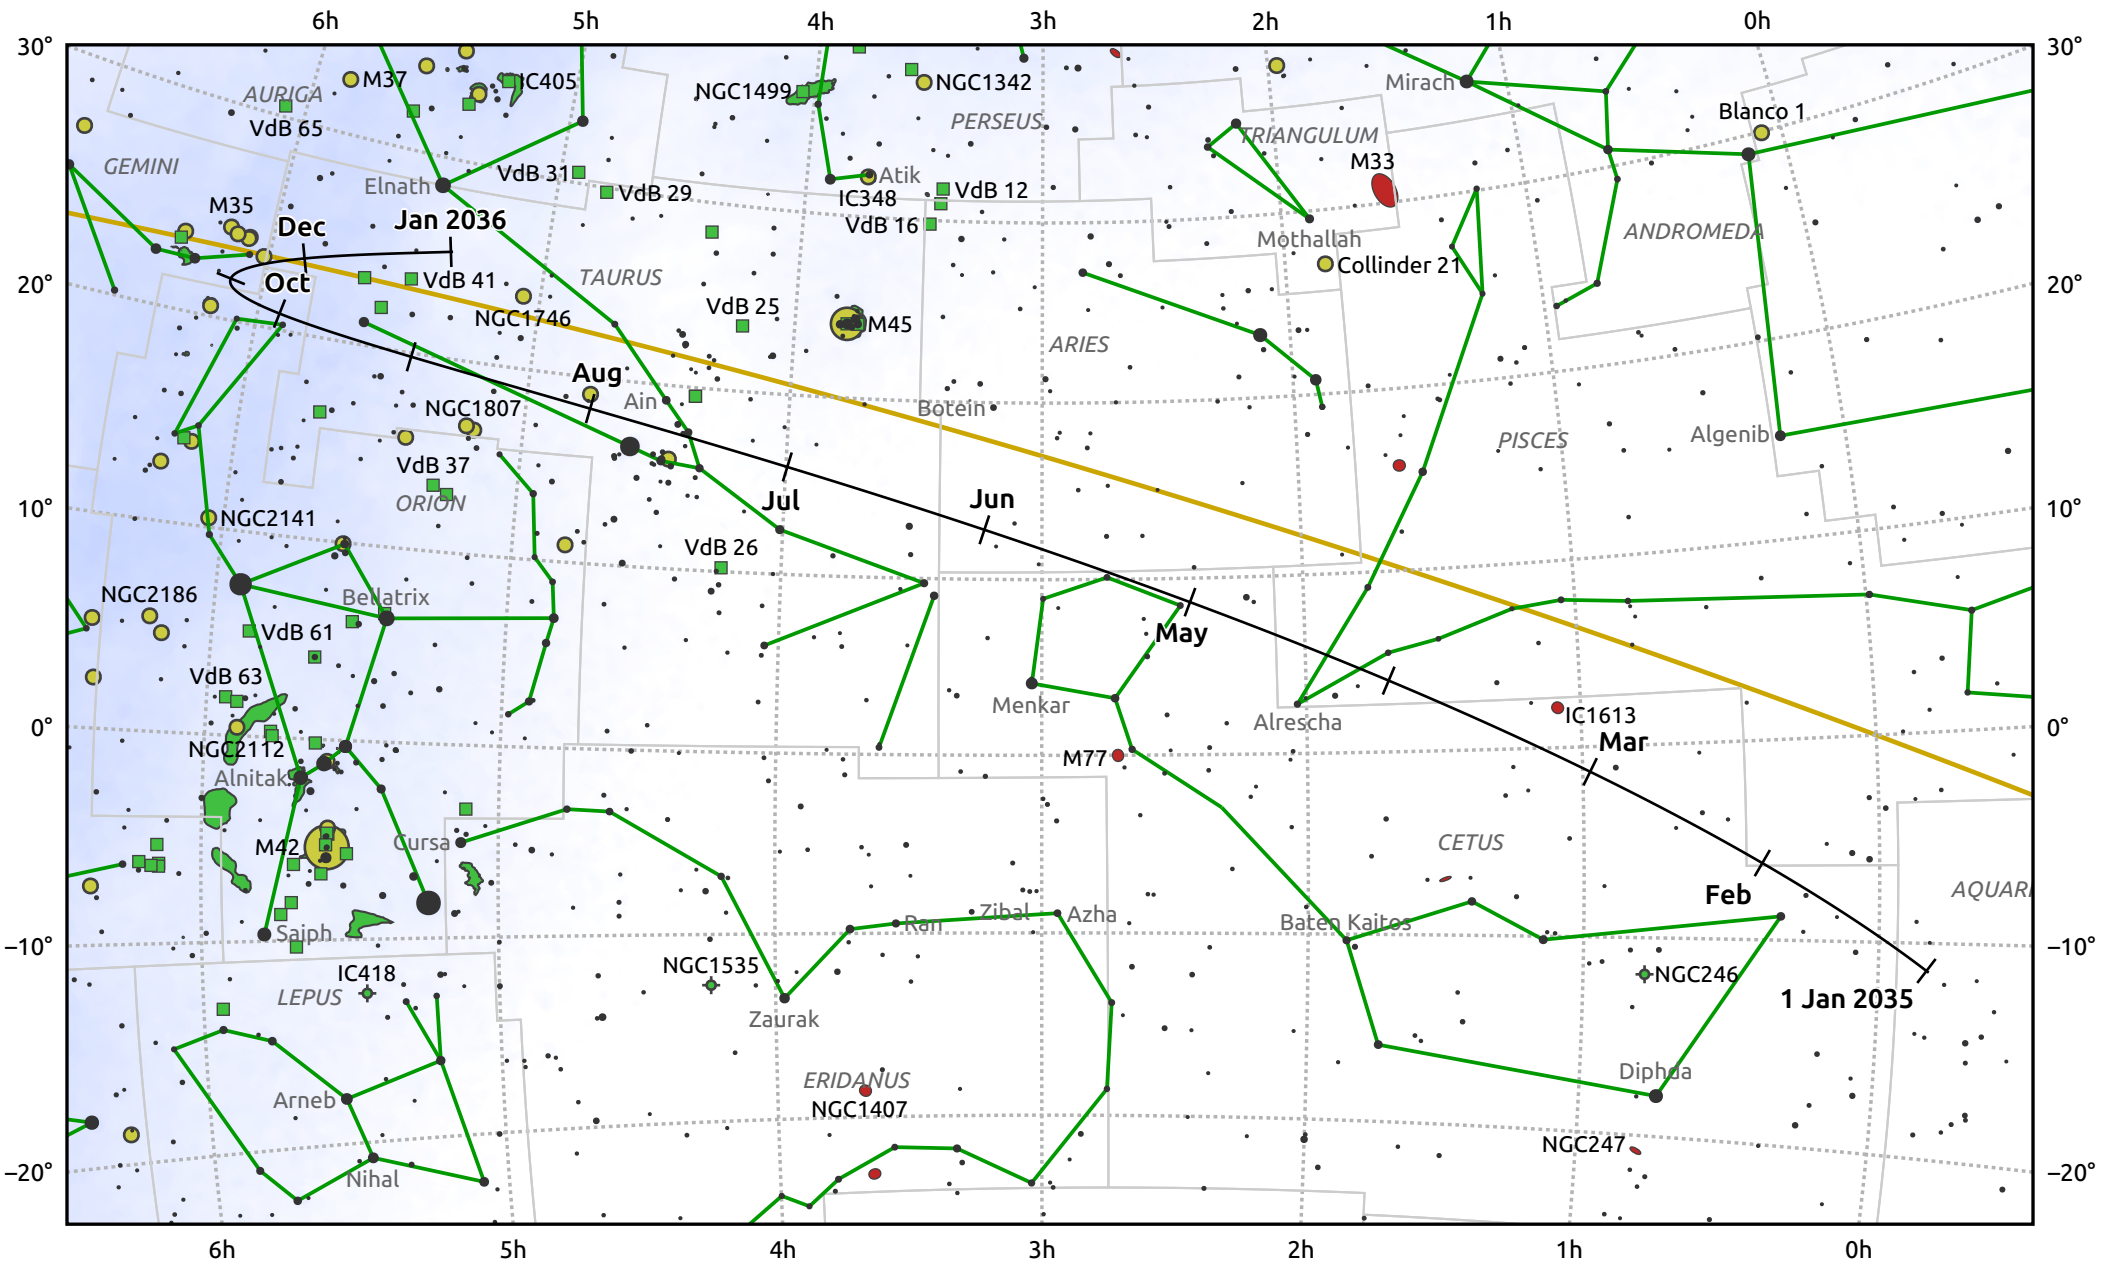

The path of Ceres in 2035

© Dominic Ford 2011–2025. Date markers placed at midnight UTC. Downloaded from <https://in-the-sky.org>

Magnitude scale: ● 6.0 ● 5.0 ● 4.0 ● 3.0 ● 2.0 ● 1.0 ● 0.0

— Ecliptic Plane

● Galaxy ■ Bright nebula ● Open cluster ⊕ Globular cluster ◆ Planetary nebula

Date	Mag
2035 Jan 1	9.1
2035 Apr 1	9.0
2035 Jul 1	9.1
2035 Oct 1	8.5
2035 Oct 26	8.0
2035 Dec 8	7.0
2036 Jan 1	7.1