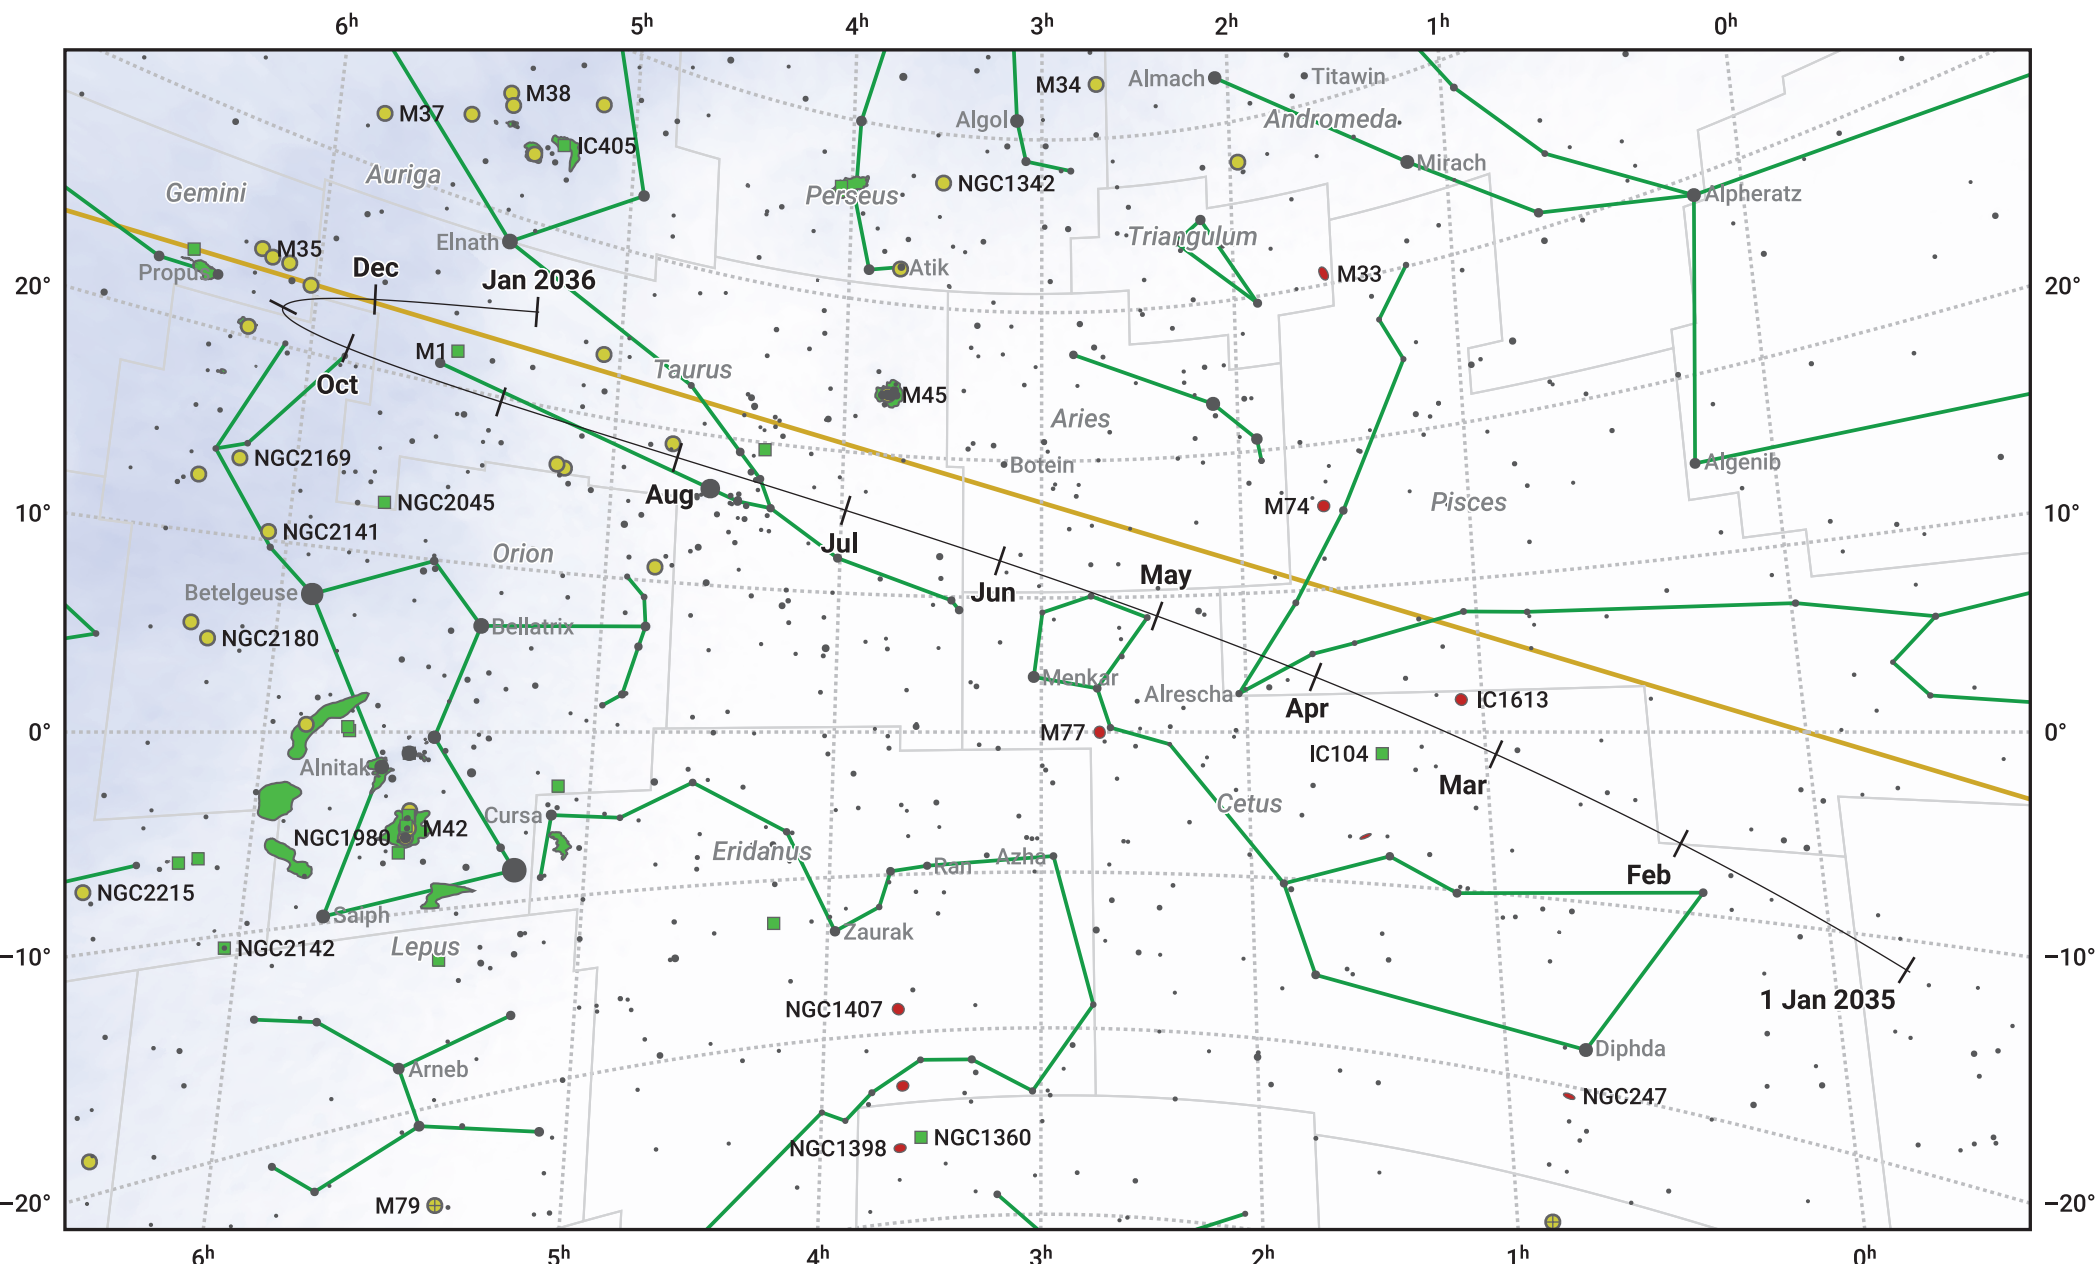

The path of Ceres in 2035

© Dominic Ford 2011–2024. Date markers placed at midnight UTC. Downloaded from <https://in-the-sky.org>

Magnitude scale: ● 6.0 ● 5.0 ● 4.0 ● 3.0 ● 2.0 ● 1.0 ● 0.0

— Ecliptic Plane

- Galaxy
- Bright nebula
- Open cluster
- ⊕ Globular cluster

Date	Mag
2035 Jan 1	9.1
2035 Apr 1	9.0
2035 Jul 1	9.1
2035 Oct 1	8.5
2035 Oct 25	8.1
2035 Dec 7	7.0
2036 Jan 1	7.2